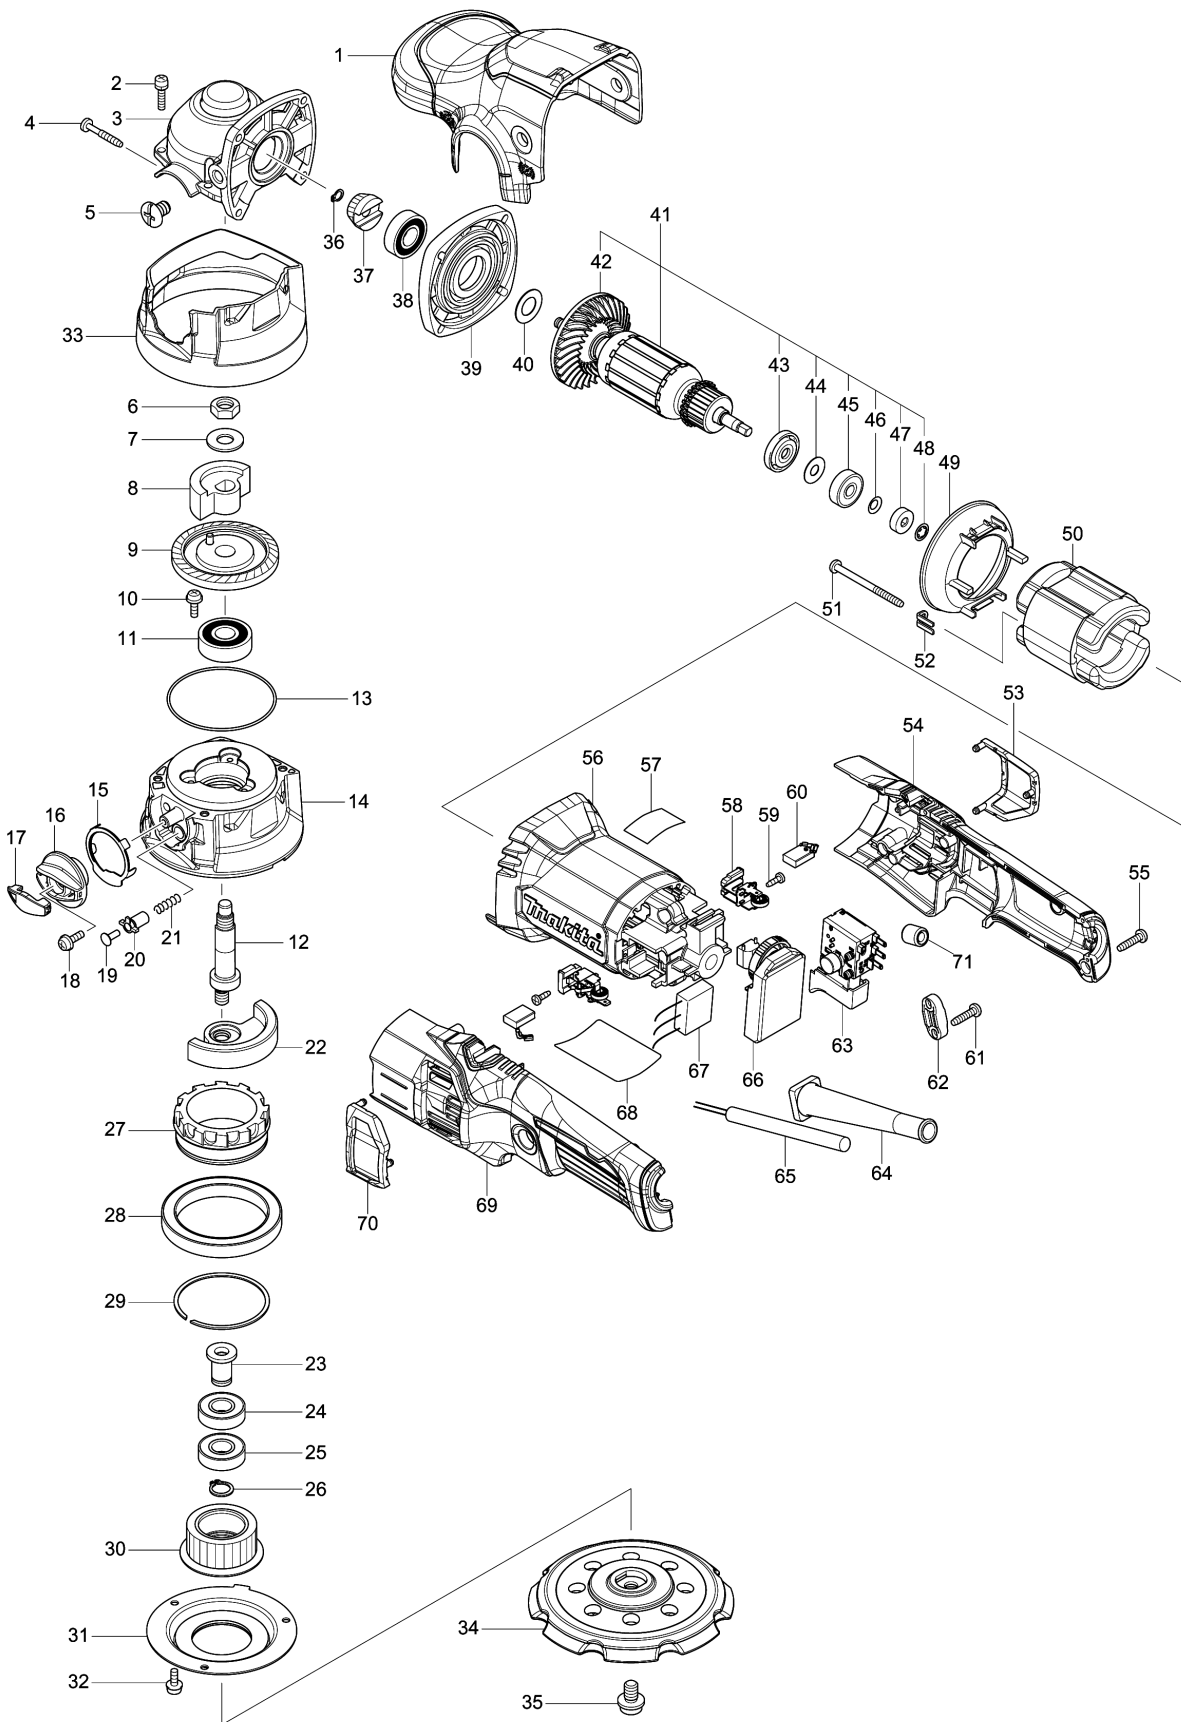

Model No.PO5000C 125MM RANDOM ORBIT POLISER

Model No.PO5000C 125MM RANDOM ORBIT POLISHER

Item	Parts No.	Description	I/C	Qty	New/Old	Opt. 1	Opt. 2	Note
001	456805-0	HEAD COVER		1				
002	911126-2	PAN HEAD SCREW M4X16		4				
003	143783-0	GEAR HOUSING COMPLETE		1				
004	266257-5	TAPPING SCREW 4X28		4				
005	265083-9	+ FLAT HEAD SCREW M8X11		2				
006	931503-2	HEX. NUT M10		1				
007	253024-7	FLAT WASHER 10		1				
008	326735-8	UPPER BALANCE WEIGHT		1				
009	143782-2	SPIRAL BEVEL GEAR 37 COMPLETE		1				
010	911119-9	PAN HEAD SCREW M4X12		3				
011	211145-1	BALL BEARING 6201ZZ		1				
012	324069-3	SPINDLE		1				
013	213724-1	O RING 62		1				
014	143784-8	SKIRT COMPLETE		1				
015	153427-4	DUST SEAL WASHER COMPLETE		1				
016	143785-6	KNOB COMPLETE		1				
017	456809-2	CAP		1				
018	911119-9	PAN HEAD SCREW M4X12		1				
019	417382-7	SPRING HOLDER		1				
020	345209-0	HOLDER		1				
021	231230-4	COMPRESSION SPRING 4		1				
022	326736-6	LOWER BALANCE WEIGHT		1				
023	324070-8	SLEEVE		1				
024	211131-2	BALL BEARING 6001DDW		1				
025	211131-2	BALL BEARING 6001DDW		1				
026	961052-5	RETAINING RING (EXT) S-12		1				
027	221453-2	INTERNAL SPUR GEAR 29		1				
028	210146-6	BALL BEARING 6811LLB		1				
029	257933-2	STOP RING (EXT) WR-55		1				
030	143790-3	SPUR GEAR 26 COMPLETE		1				
031	143938-7	BEARING RETAINER 80 COMPLETE		1				
032	911119-9	PAN HEAD SCREW M4X12		3				
033	456806-8	BUMPER		1				
034	197922-4	PAD 125 SET(EU)		1				
D10		INC. 35						
035	266270-3	HEX.SOCKET HEAD BOLT M8X14		1				
036	961002-0	RETAINING RING S-6		1				
037	221450-8	SPIRAL BEVEL GEAR 10		1				
038	211142-7	BALL BEARING 6001LLB		1				
039	253084-9	FLAT WASHER 12		1	*			
039-1	317359-1	GEAR HOUSING COVER	X	1				
040	317359-1	GEAR HOUSING COVER		1	*			
040-1	253084-9	FLAT WASHER 12	X	1				
041	513484-8	ARMATURE ASS'Y 240V		1				