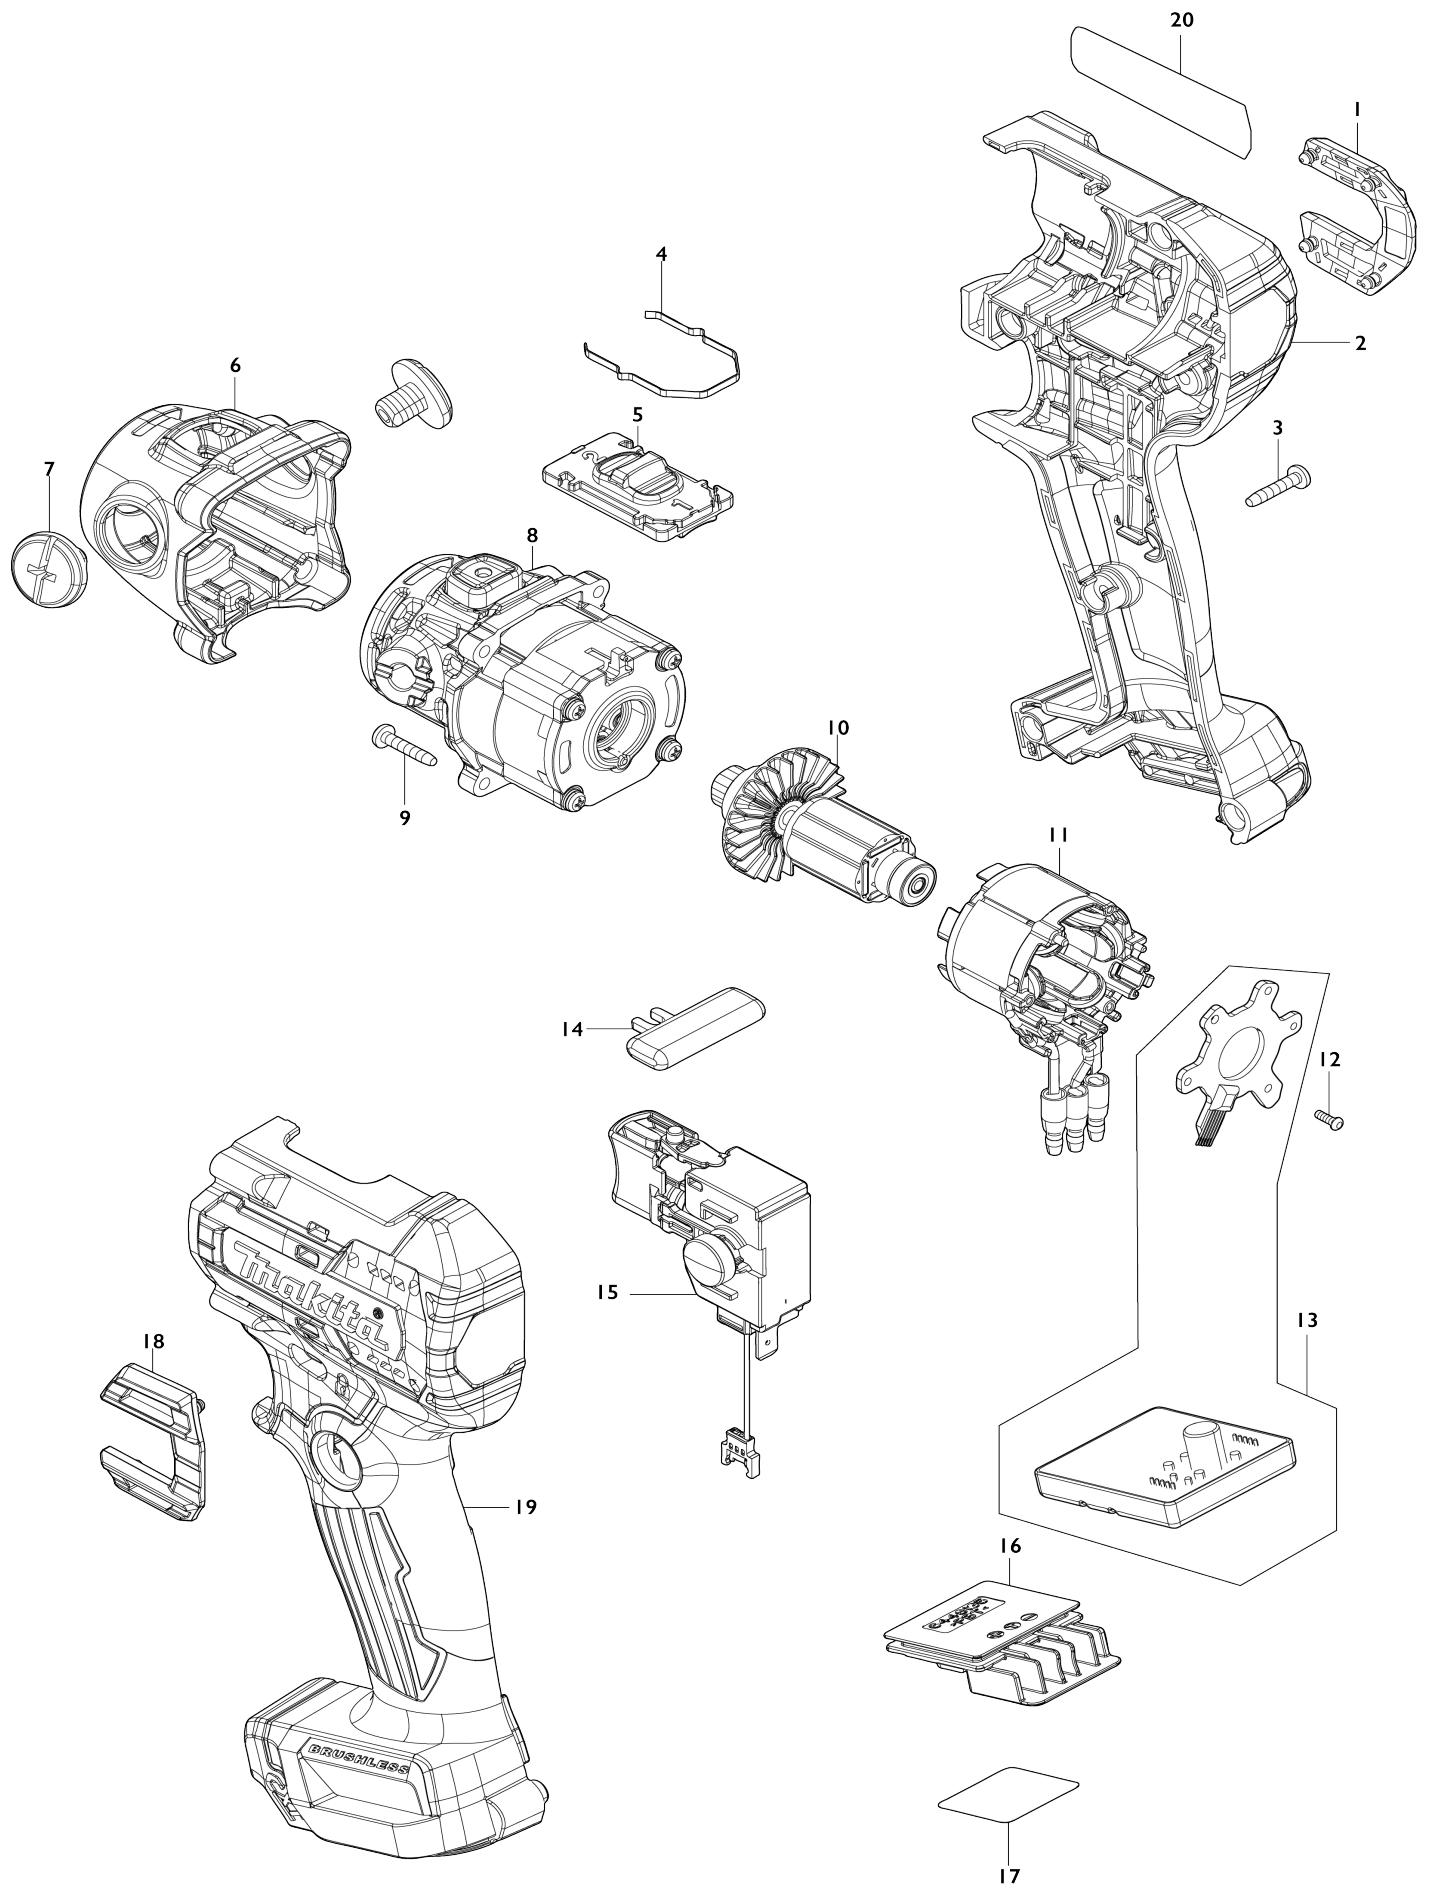

# Model No. PV301D 75MM CORDLESS SANDER POLISHER

Model No.PV301D 75MM CORDLESS SANDER POLISHER

Item No.	Parts No.	Description	Interchangability	Q'ty	New/Old	Note1	Note2
001	422613-1	DUST COVER		1			
002	191P13-9	HOUSING SET		1			
C10	8028C3-7	INDICATION LABEL		1			
C20	263002-9	RUBBER PIN 4		2			
D10		INC. 19					
003	266130-9	TAPPING SCREW BIND PT 3X16		7			
004	232659-7	LEAF SPRING		1			
005	127720-2	SPEED CHANGE LEVER ASSEMBLY		1			
C10	232636-9	COMPRESSION SPRING 3		2			
006	413228-5	HEAD COVER		1			
007	413229-3	+ROUND HEAD SCREW M8X10		2			
008	127721-0	GEAR ASSEMBLY		1	*		
008-1	122D56-8	GEAR ASSEMBLY	<	1			
009	266130-9	TAPPING SCREW BIND PT 3X16		4			
010	619663-7	ROTOR		1			
011	629A37-0	STATOR		1			
012	266490-9	TAPPING SCREW PT 2X6		3			
013	620D23-2	CONTROLLER		1	*		
013-1	620L86-6	CONTROLLER	<	1			
014	412697-7	LOCK OFF BUTTON		1			
015	651489-1	SWITCH C3JW-4B-L6		1			
016	644813-5	TERMINAL		1			
017	858C13-1	PV301D SERIAL NO. LABEL		1			
018	422613-1	DUST COVER		1			
019	191P13-9	HOUSING SET		1			
C10	8028C3-7	INDICATION LABEL		1			
C20	263002-9	RUBBER PIN 4		2			
D10		INC. 2					
020	858C06-8	PV301D NAME PLATE		1			
A01	140X75-2	GRIP 30 COMPLETE		1			
A02	191N90-9	SPONGE PAD 80 SET		1			
A03	191N91-7	SPONGE PAD 80 SET		1			
A04	191N92-5	WOOL PAD 80 SET		1			
A05	743124-6	PAD 50		1			
A06	743125-4	PAD 75		1			
A07	743126-2	ADAPTER		1			
A15	781006-4	WRENCH 13		1			

Please state Parts No. when your order.

Print Date 10/12/2023