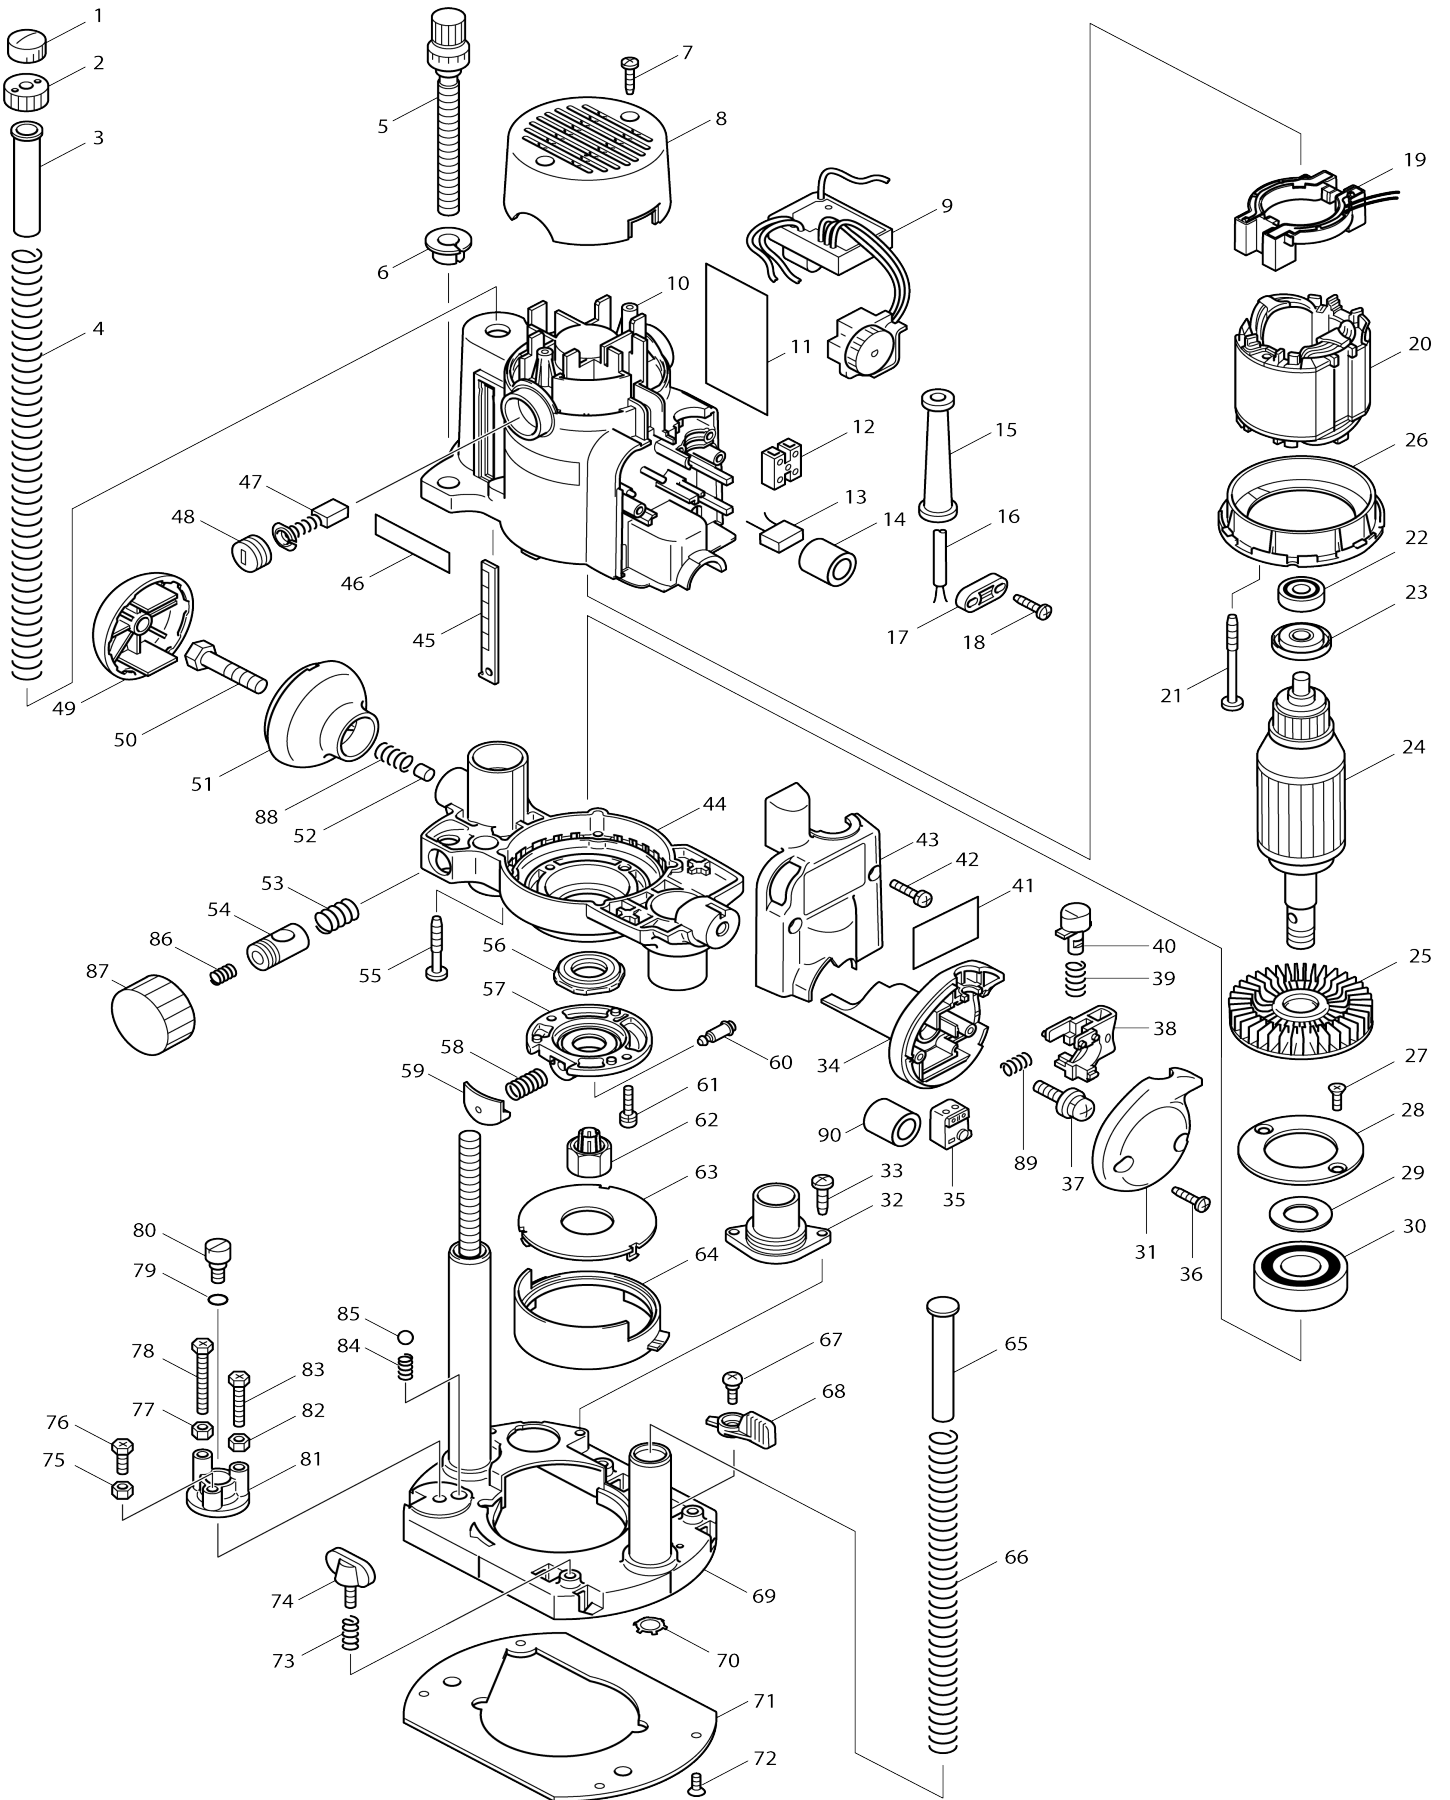

Model No.RP1110C ROUTER 8MM

Model No.RP1110C ROUTER 8MM

Item No.	Parts No.	Description	Interchangability	Q'ty	New/Old	Note1	Note2
001	252643-6	WING NUT M10		1			
002	410129-8	NYLON NUT M10		1			
003	417320-9	SILENT POLE		1			
004	233287-1	COMPRESSION SPRING 13		1			
005	265739-4	THUMB SCREW M10X90		1			
006	417247-3	DEPTH POINTER		1			
007	265995-6	TAPPING SCREW 4X18		2			
008	417239-2	REAR COVER		1			
009	631406-7	CONTROLLER		1			
010	152618-4	MOTOR HOUSING COMPLETE		1	*		
C10	643708-9	BRUSH HOLDER 5-11		2	*		
010-1	152618-4	MOTOR HOUSING COMPLETE	<	1			
C10	643708-9	BRUSH HOLDER 5-11		2			
011	852315-9	NAME PLATE RP1110C		1	*		
011-1	811L52-6	RP1110C NAME PLATE	O	1			
012	654531-7	TERMINAL BLOCK 2P		1	*		
012-1	654741-6	TERMINAL BLOCK	O	1			
013	645200-1	NOISE SUPPRESSOR		1			
014	685722-9	SPONGE		1			
015	682566-8	CORD GUARD 10		1			
016	665890-4	POWER SUPPLY CORD 1.0-2-4.0		1			
017	687052-4	STRAIN RELIEF		1			
018	265995-6	TAPPING SCREW 4X18		2			
019	638000-6	SUPPORT COMPLETE		1			
020	634363-8	FIELD 220-240V		1			
021	266095-5	TAPPING SCREW 5X55		2			
022	210005-4	BALL BEARING 608DDW		1			
023	681650-6	INSULATION WASHER		1			
024	516398-0	ARMATURE ASS'Y 220-240V		1			
D10		INC. 22,23,25					
025	240034-3	FAN 70		1			
026	413078-8	BAFFLE PLATE		1			
027	251295-0	+ COUNTERSUNK HEAD SCREW M4X14		2			
028	285657-0	BEARING RETAINER 50		1			
029	267114-0	FLAT WASHER 17		1			
030	211278-2	BALL BEARING 6203DDW		1			
031	417251-2	KNOB COVER R		1			
032	417256-2	NOZZLE JOINT		1			
033	266034-5	TAPPING SCREW CT 4X16		2			
034	417250-4	KNOB R		1			
035	651834-0	SWITCH SP115C		1			
036	265995-6	TAPPING SCREW 4X18		2			
037	911333-7	PAN HEAD SCREW M6X20		1			
038	417254-6	TRIGGER		1			
039	233288-9	COMPRESSION SPRING 8		1			
040	417255-4	LOCK-OFF BUTTON		1			
041	816361-6	OPERATION INDICATION LABEL		1			