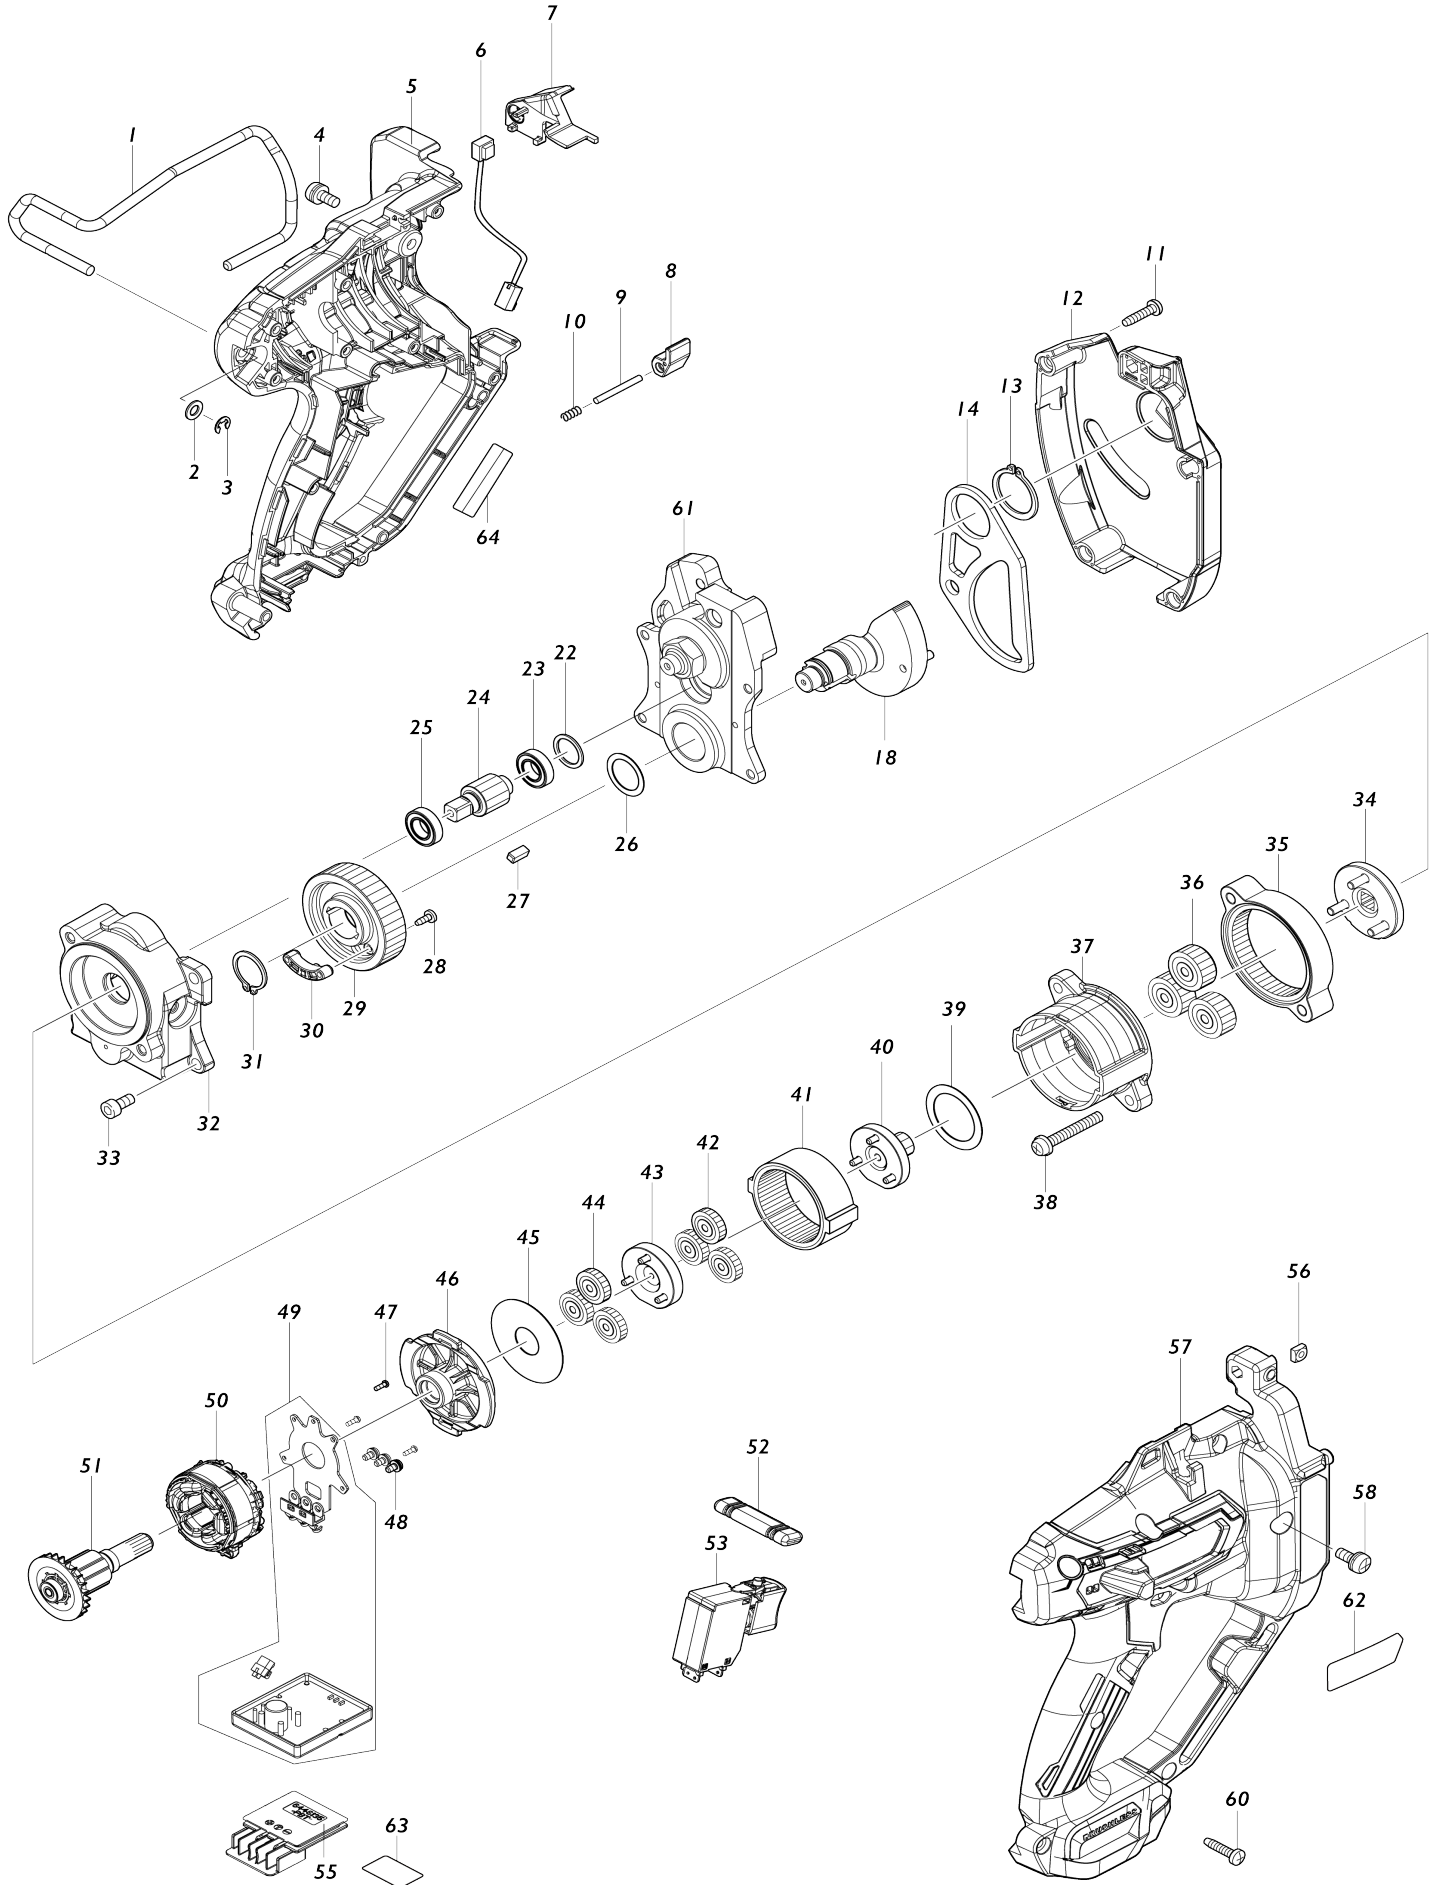

Model No.SC103D CORDLESS THREADED ROD CUTTER

Model No.SC103D CORDLESS THREADED ROD CUTTER

Item No.	Parts No.	Description	Interchangability	Q'ty	New/Old	Note1	Note2
001	281019-0	HOOK		1			
002	941102-2	FLAT WASHER 5		1			
003	961011-9	STOP RING E-4		1			
004	911213-7	PAN HEAD SCREW M5X12		1			
005	183N49-0	HOUSING SET		1			
C10	263002-9	RUBBER PIN 4		3			
C20	263005-3	RUBBER PIN 6		1			
C30	816U42-8	INDICATION LABEL		1			
C40	816V02-6	CAUTION LABEL		1			
D10		INC. 57					
006	620C15-5	LED CIRCUIT		1			
007	458373-9	LED HOLDER		1			
008	458379-7	SCREW GUIDE		1			
009	256267-0	PIN 3		1			
010	231403-9	COMPRESSION SPRING 3		1			
011	265995-6	TAPPING SCREW 4X18		4			
012	140B24-7	FRONT COVER COMPLETE		1			
C10	816U44-4	CAUTION LABEL		1			
013	961104-2	RETAINING RING S-24		1			
014	347350-5	RETURN PLATE		1			
018	144986-9	CAM COMPLETE		1			
022	267447-3	FLAT WASHER 14		1			
023	211485-7	BALL BEARING 6800LLU		1	*		
023-1	210171-7	BALL BEARING 6800ZZ	O	1			
024	226168-6	SPUR GEAR 10C		1			
025	211485-7	BALL BEARING 6800LLU		1	*		
025-1	210171-7	BALL BEARING 6800ZZ	O	1			
026	253409-7	FLAT WASHER 17		1			
027	254202-2	KEY 4		2			
028	265954-0	TAPPING SCREW BIND PT3X8		2			
029	226169-4	SPUR GEAR 39		1			
030	144990-8	MAGNET HOLDER COMPLETE		1			
031	961057-5	RETAINING RING S-17		1			
032	144992-4	GEAR COVER COMLPETE		1			
033	922212-4	HEX. SOCKET HEAD BOLT M5X12		4			
034	144989-3	CARRIER COMPLETE		1			
035	226166-0	INTERNAL GEAR 48		1			
036	226165-2	SPUR GEAR 19		3			
037	458374-7	GEAR HOUSING		1			
038	911258-5	PAN HEAD SCREW M5X35		2			
039	253792-2	FLAT WASHER 26		1			
040	144988-5	SPUR GEAR 9 COMPLETE		1			
041	226164-4	INTERNAL GEAR 53		1			
042	226163-6	SPUR GEAR 21		3			
043	144987-7	SPUR GEAR 10B COMPLETE		1			
044	226163-6	SPUR GEAR 21		3			
045	253410-2	FLAT WASHER 15		1			