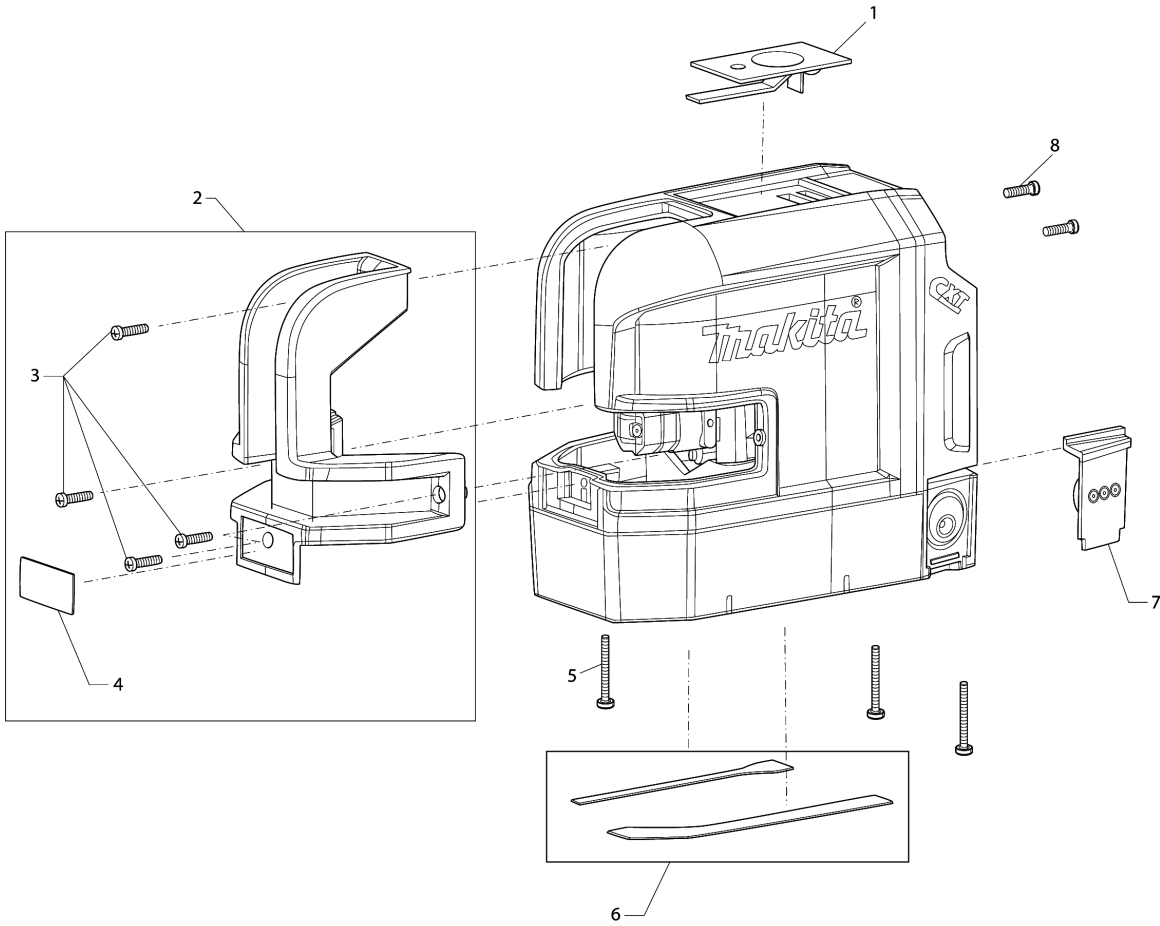

Model No.SK105D CORDLESS RED CROSS LINE LASER

Model No.SK105D CORDLESS RED CROSS LINE LASER

Item	Parts No.	Description	I/C	Qty	New/Old	Opt. 1	Opt. 2	Note
001	LE00899151	KEYPAD RED		1				
002	LE00870259	WINDOW FRAME SET.(SK105D)		1				
D10		INC. 3,4						
003	LE00899157	SCREW(10PCS.)		1				
004	LE00855684	FRONT LABEL(SK105D)		1				
005	LE00899156	SCREW FOR BOTTOM HOUSING(10P)		1				
006	LE00870260	BASE LABEL SET		1				
007	LE00873680	DC JACK COVER		1				
008	LE00899157	SCREW(10PCS.)		1				
A01	LE00855012	L-ADAPTER		1	*			
A01-1	LE00870131	L-ADAPTER	<	1				
A02	LE00864505	HOLSTER		1				
A03	LE00758831	TARGET PLATE RED		1				
A04	LE00834534	GLASSES LASER VISIBILITY		1				

Please order the parts with part number.

Print Date 23/10/2023