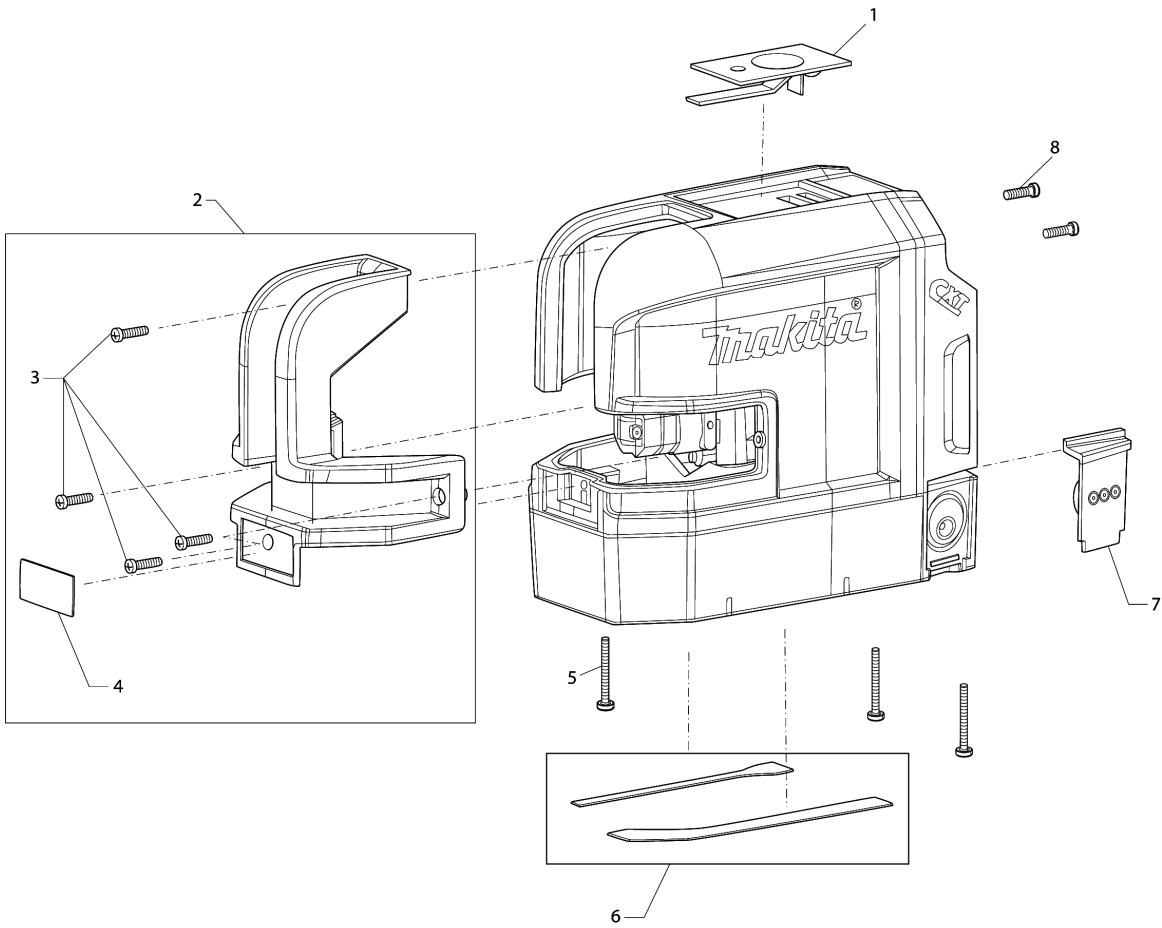

Model No.SK105GD CORDLESS GREEN CRSS LINE LASER

Model No.SK105GD CORDLESS GREEN CRSS LINE LASER

Item	Parts No.	Description	I/C	Qty	New/Old	Opt. 1	Opt. 2	Note
001	LE00899153	KEYPAD GREEN		1				
002	LE00870262	WINDOW FRAME SET. (SK105GD)		1				
D10		INC. 3,4						
003	LE00899157	SCREW(10PCS.)		1				
004	LE00855685	FRONT LABEL(SK105GD)		1				
005	LE00899156	SCREW FOR BOTTOM HOUSING(10P)		1				
006	LE00870260	BASE LABEL SET		1				
007	LE00873680	DC JACK COVER		1				
008	LE00899157	SCREW(10PCS.)		1				
A01	LE00855012	L-ADAPTER		1	*			
A01-1	LE00870131	L-ADAPTER	<	1				
A02	LE00864505	HOLSTER		1				
A03	LE00823195	TARGET PLATE GREEN		1				
A04	LE00772796	LASER VISIBILITY GLASSESS		1				

Please order the parts with part number.

Print Date 23/10/2023