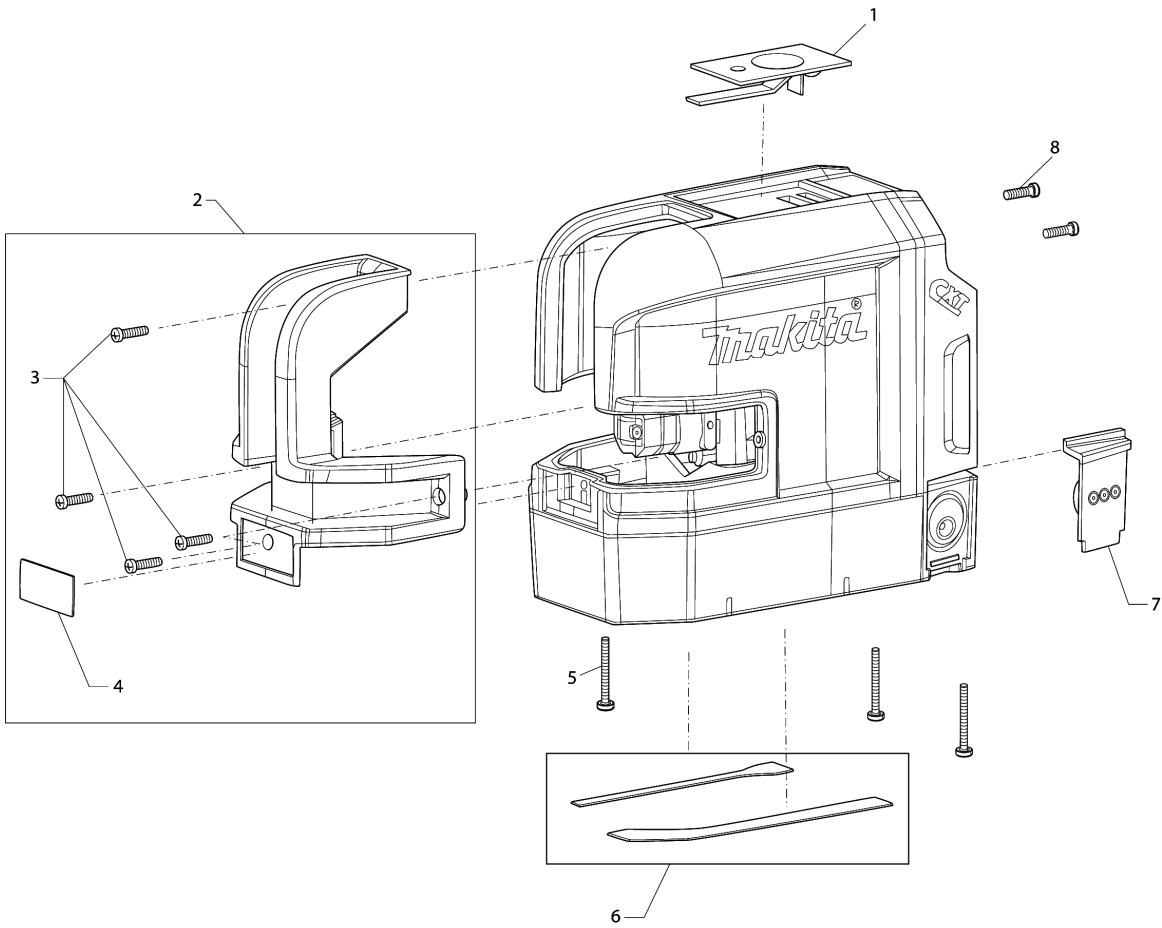

Model No.SK106D CRDLSS RED 4P CROSS LINE LASER

Model No.SK106D CRDLSS RED 4P CROSS LINE LASER

Item	Parts No.	Description	I/C	Qty	New/Old	Opt. 1	Opt. 2	Note
001	LE00099151	KEYPAD RED		1	*			
001-1	LE00899151	KEYPAD RED	X	1				
002	LE00870264	WINDOW FRAME SET.(SK106D)		1				
D10		INC. 3,4						
003	LE00899157	SCREW(10PCS.)		1				
004	LE00855686	FRONT LABEL(SK106D)		1				
005	LE00899156	SCREW FOR BOTTOM HOUSING(10P)		1				
006	LE00870260	BASE LABEL SET		1				
007	LE00873680	DC JACK COVER		1				
008	LE00899157	SCREW(10PCS.)		1				
A01	LE00854451	PRO L-ADAPTER		1	*			
A01-1	LE00870134	PRO L-ADAPTER	<	1				
A02	LE00864505	HOLSTER		1				
A03	LE00758831	TARGET PLATE RED		1				
A04	LE00834534	GLASSES LASER VISIBILITY		1				

Please order the parts with part number.

Print Date 23/10/2023