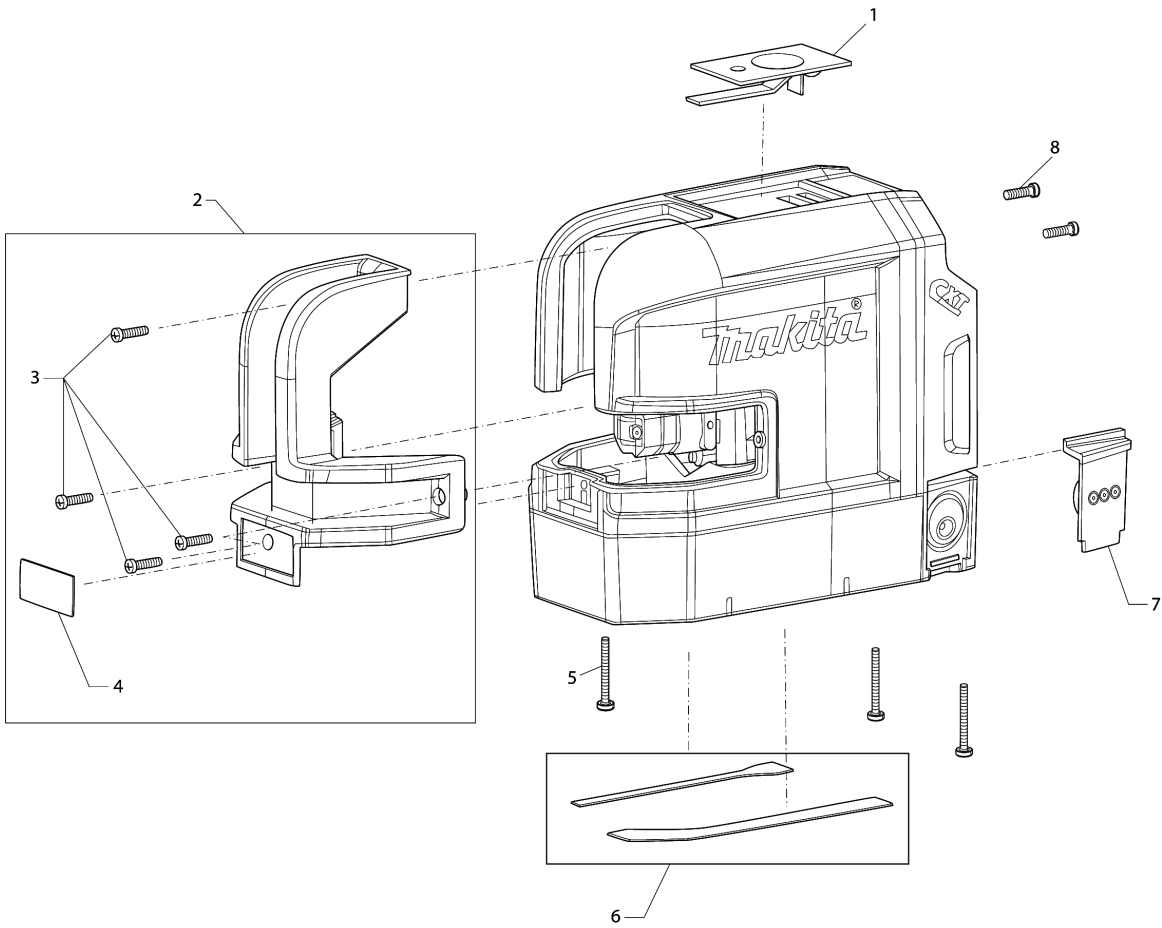

Model No.SK106GD CRDLSS GRN 4P CROSS LINE LASER

Model No.SK106GD CRDLSS GRN 4P CROSS LINE LASER

Item	Parts No.	Description	I/C	Qty	New/Old	Opt. 1	Opt. 2	Note
001	LE00899153	KEYPAD GREEN		1				
002	LE00870265	WINDOW FRAME SET. (SK106GD)		1				
D10		INC. 3,4						
003	LE00899157	SCREW(10PCS.)		1				
004	LE00855687	FRONT LABEL(SK106GD)		1				
005	LE00899156	SCREW FOR BOTTOM HOUSING(10P)		1				
006	LE00870260	BASE LABEL SET		1				
007	LE00873680	DC JACK COVER		1				
008	LE00899157	SCREW(10PCS.)		1				
A01	LE00854451	PRO L-ADAPTER		1	*			
A01-1	LE00870134	PRO L-ADAPTER	<	1				
A02	LE00864505	HOLSTER		1				
A03	LE00823195	TARGET PLATE GREEN		1				
A04	LE00772796	LASER VISIBILITY GLASSESS		1				

Please order the parts with part number.

Print Date 23/10/2023