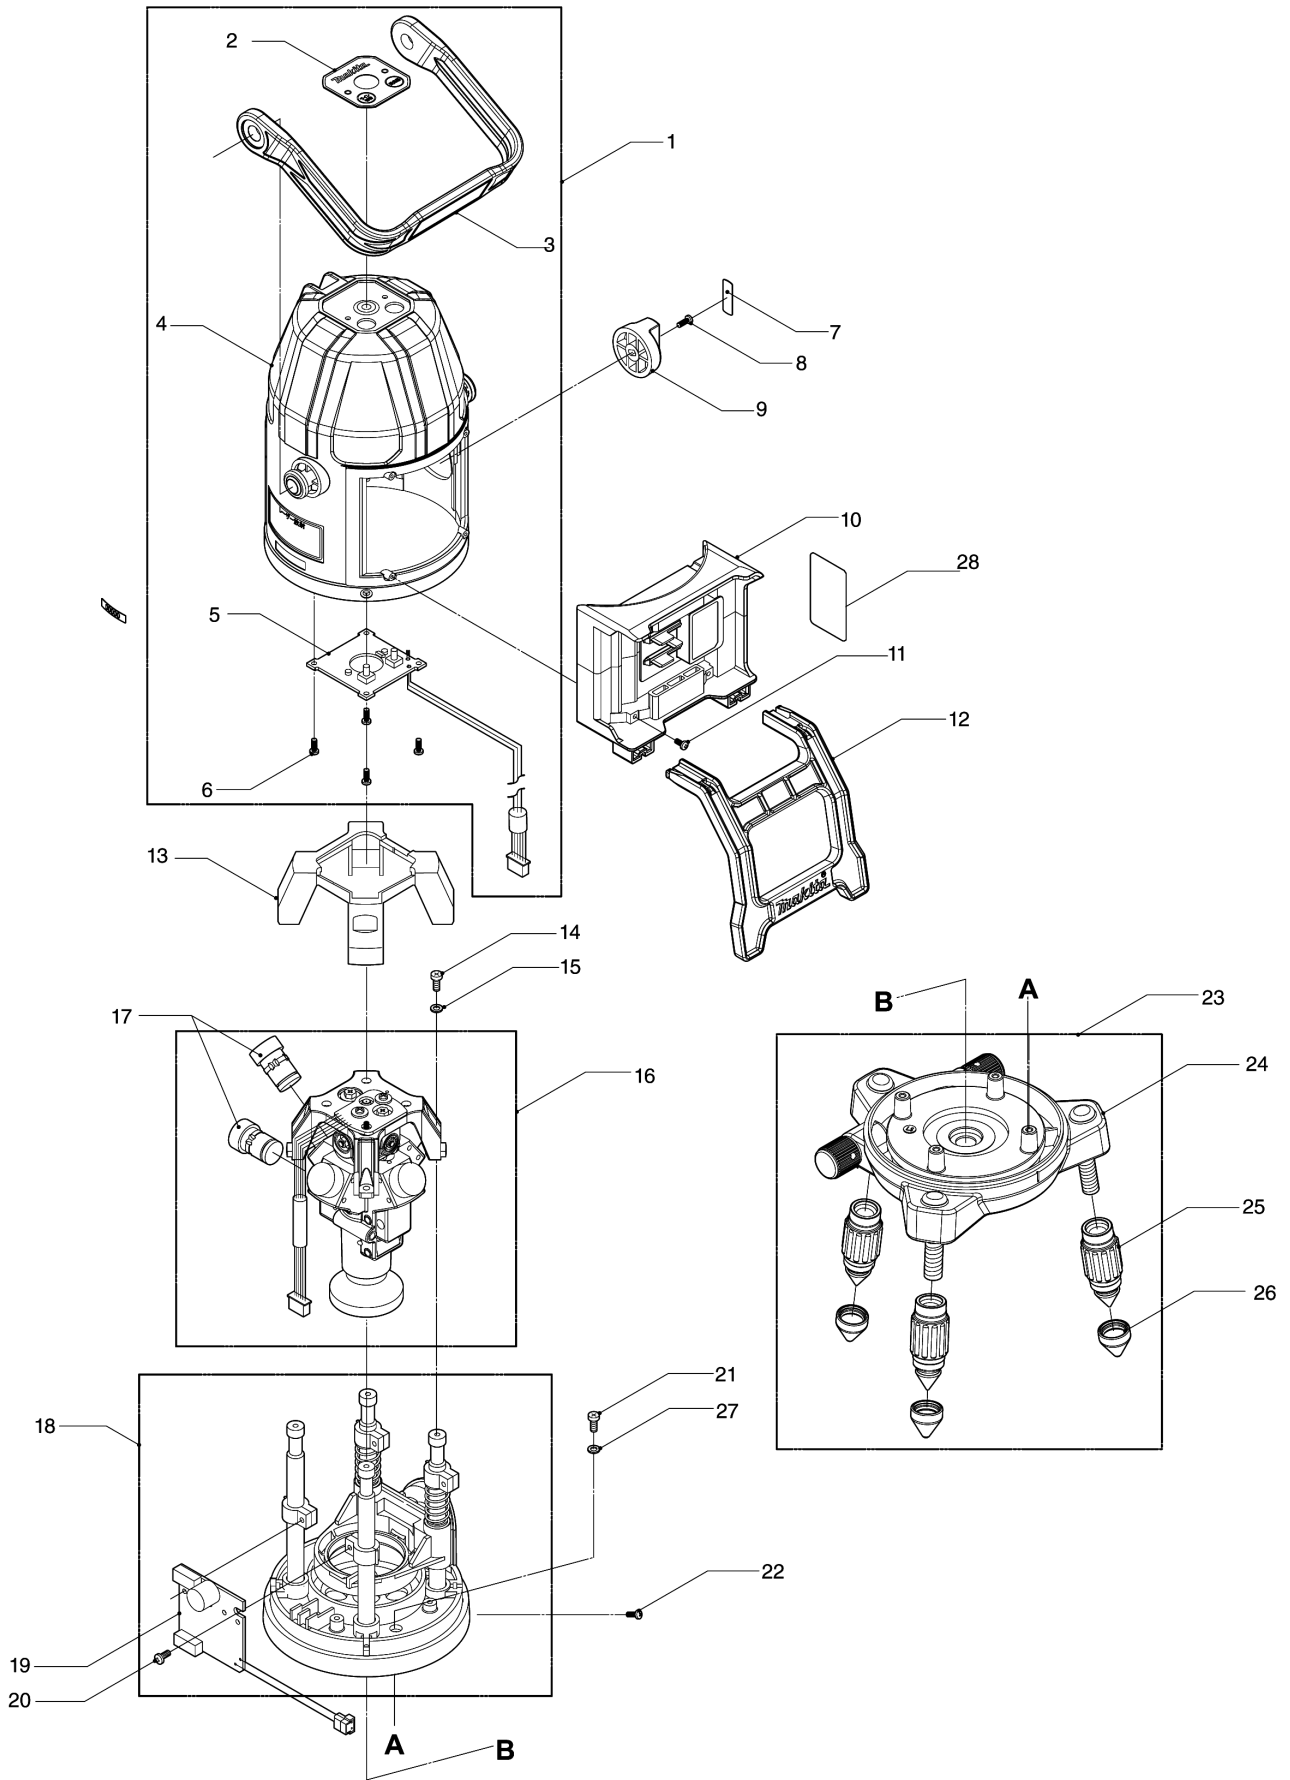

Model No.SK10GD GREEN MULTI LINE LASER

Model No.SK10GD GREEN MULTI LINE LASER

Item	Parts No.	Description	I/C	Qty	New/Old	Opt. 1	Opt. 2	Note
001	TK235UNSA1	HOUSING ASSEMBLY		1				
D10		INC. 2-6						
002	TK233UN101	SWITCH LABEL		1				
003	TK01950104	HANDLE		1				
004	TK235UN008	HOUSING		1				
005	TK02330201	CONTROL UNIT(WITH CABLE)		1				
006	TK02330508	TAPPING SCREW ST2.2X6.5		4				
007	TK01700104	SWITCH KNOB LABEL		1				
008	TK02330501	PAN HEAD SCREW M2X6		1				
009	TK02330111	SWITCH KNOB		1				
010	TK0233009B	TERMINAL ASSY		1				
011	TKTP2080FB	TAPPING SCREW 2X8		4				
012	TK02330117	STAND 233		1				
013	TK02330302	ANTI SHOCK COVER		1				
014	TK02330505	PAN HEAD SCREW M3X10		4				
015	TK02330519	SPRING WASHER 3		4				
016	TK0235SA02	GIMBAL ASSEMBLY		1				
D10		INC. 17						
017	TK02330205	GREEN LASER UNIT		2				
018	TK0234SA03	BASE ASSEMBLY		1				
D10		INC. 19,20						
019	TK02340202	POWER PCB(WITH CABLE)		1				
020	TK02330510	TAPPING SCREW ST2.2X12		2				
021	TK02330504	PAN HEAD SCREW M3X8		4				
022	TK0P2570FB	PAN HEAD SCREW M2.5X7		4				
023	TK0233SA04	TRIPOD ASSEMBLY		1				
D10		INC. 24-26						
024	TK0233005S	TRIPOD BASE		1				
025	TK0233323S	SPIKE		3				
026	TK02330325	SPIKE CAP		3				
027	TK02330519	SPRING WASHER 3		4				
028	TK235EU113	NAME PLATE 235 EU		1				
A01	TK233UNIM1	CD-ROM		1				
A02	TK233UNQSG	OPERATION GUIDE		1				
A03	TK233UNSB1	SAFETY MANUAL		1				
A04	TK02100200	GLASSES LASER VISIBILITY		1				
A05	TKK233F000	STORAGE CASE		1				

Please order the parts with part number.

Print Date 27/10/2023