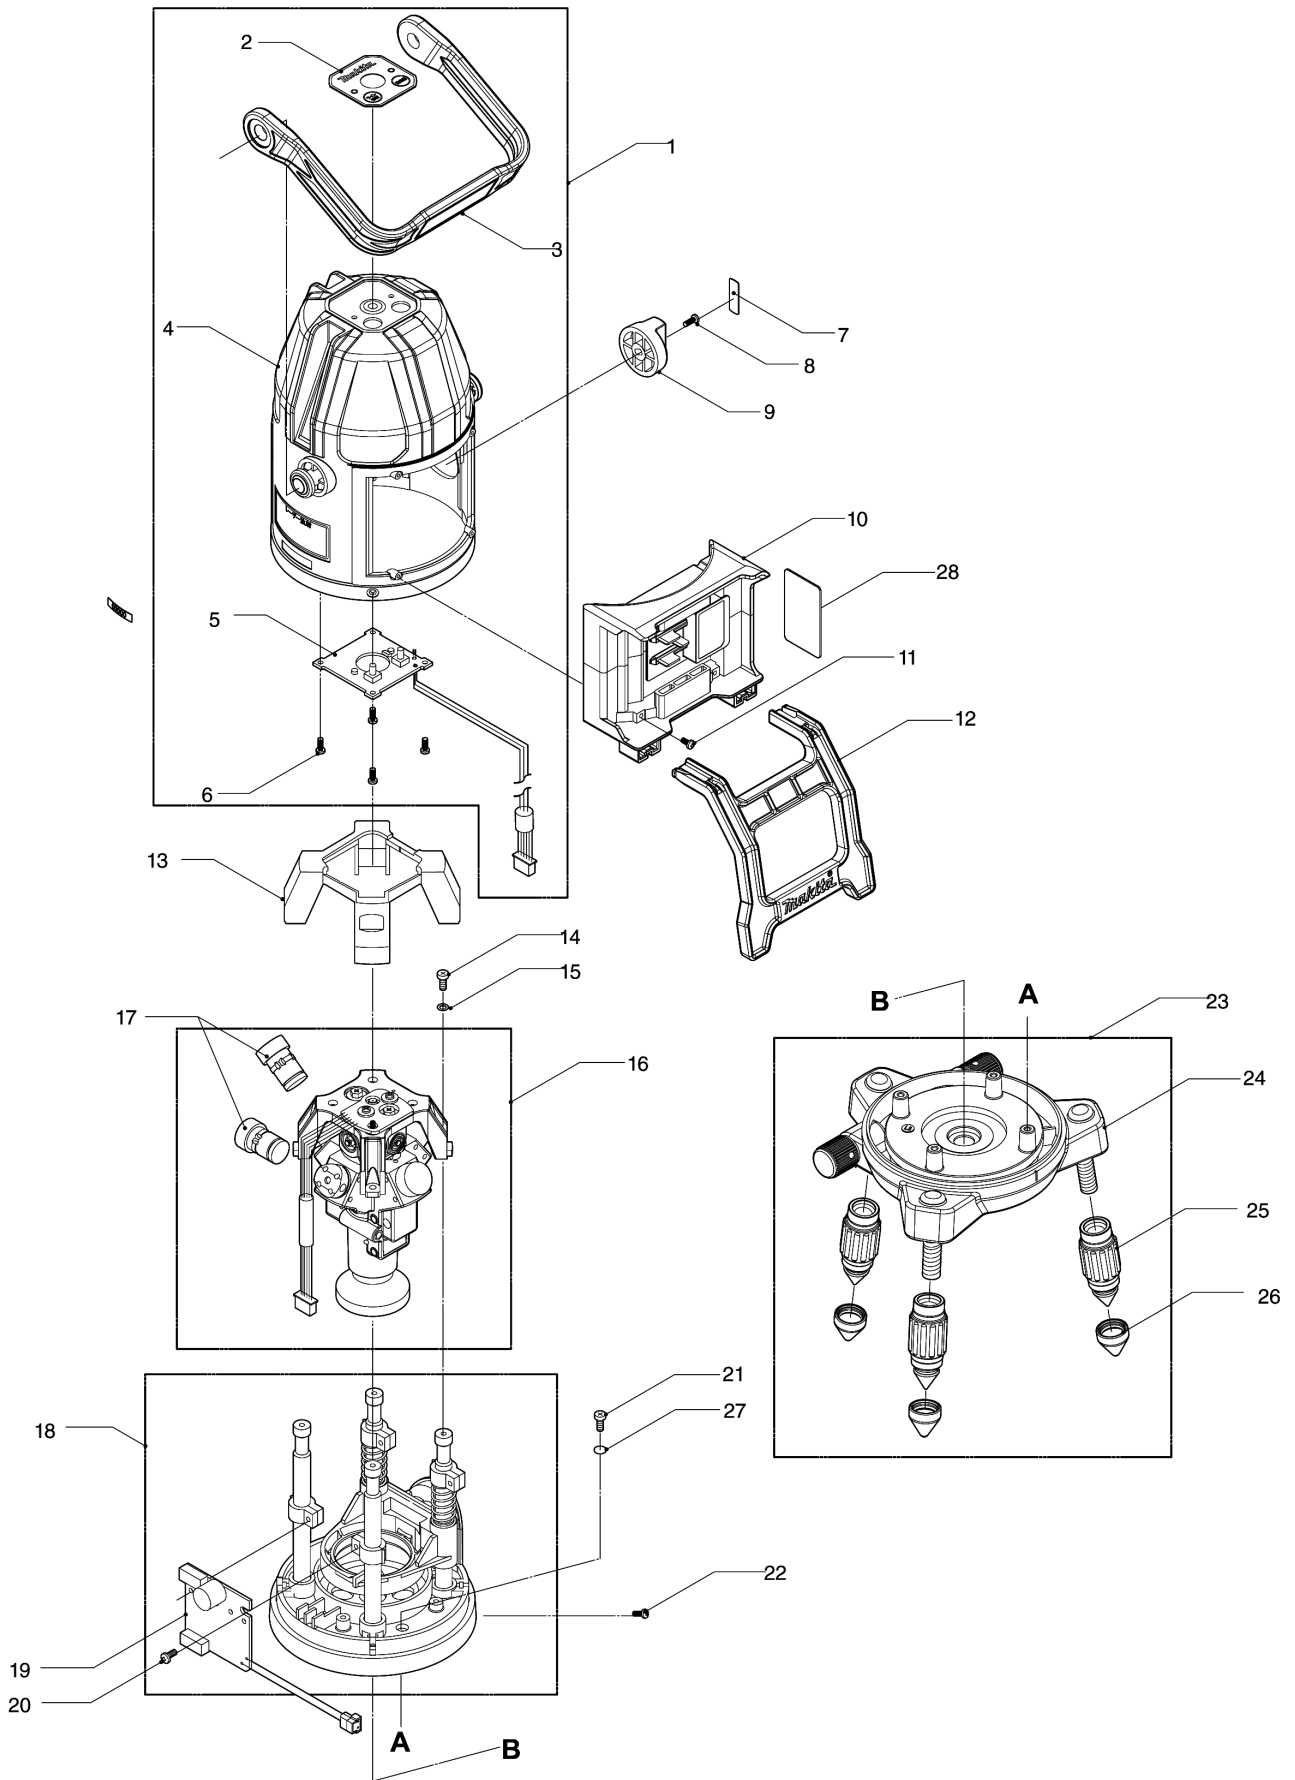

Model No.SK20GD GREEN MULTI LINE LASER

Model No.SK20GD GREEN MULTI LINE LASER

Item	Parts No.	Description	I/C	Qty	New/Old	Opt. 1	Opt. 2	Note
001	TK234UNSA1	HOUSING ASSEMBLY		1				
D10		INC. 2-6						
002	TK233UN101	SWITCH LABEL		1				
003	TK01950104	HANDLE		1				
004	TK234UN008	HOUSING		1				
005	TK02330201	CONTROL UNIT(WITH CABLE)		1				
006	TK02330508	TAPPING SCREW ST2.2X6.5		4				
007	TK01700104	SWITCH KNOB LABEL		1				
008	TK02330501	PAN HEAD SCREW M2X6		1				
009	TK02330111	SWITCH KNOB		1				
010	TK0233009B	TERMINAL ASSY		1				
011	TKTP2080FB	TAPPING SCREW 2X8		4				
012	TK02330117	STAND 233		1				
013	TK02330302	ANTI SHOCK COVER		1				
014	TK02330505	PAN HEAD SCREW M3X10		4				
015	TK02330519	SPRING WASHER 3		4				
016	TK0234SA02	GIMBAL ASSEMBLY		1				
D10		INC. 17						
017	TK02330205	GREEN LASER UNIT		3				
018	TK0234SA03	BASE ASSEMBLY		1				
D10		INC. 19,20						
019	TK02340202	POWER PCB(WITH CABLE)		1				
020	TK02330510	TAPPING SCREW ST2.2X12		2				
021	TK02330504	PAN HEAD SCREW M3X8		4				
022	TK0P2570FB	PAN HEAD SCREW M2.5X7		4				
023	TK0233SA04	TRIPOD ASSEMBLY		1				
D10		INC. 24-26						
024	TK0233005S	TRIPOD BASE		1				
025	TK0233323S	SPIKE		3				
026	TK02330325	SPIKE CAP		3				
027	TK02330519	SPRING WASHER 3		4				
028	TK234EU113	NAME PLATE 234 EU		1				
A01	TK233UNIM1	CD-ROM		1				
A02	TK233UNQSG	OPERATION GUIDE		1				
A03	TK233UNSB1	SAFETY MANUAL		1				
A04	TK02100200	GLASSES LASER VISIBILITY		1				
A05	TKK233F000	STORAGE CASE		1				

Please order the parts with part number.

Print Date 27/10/2023