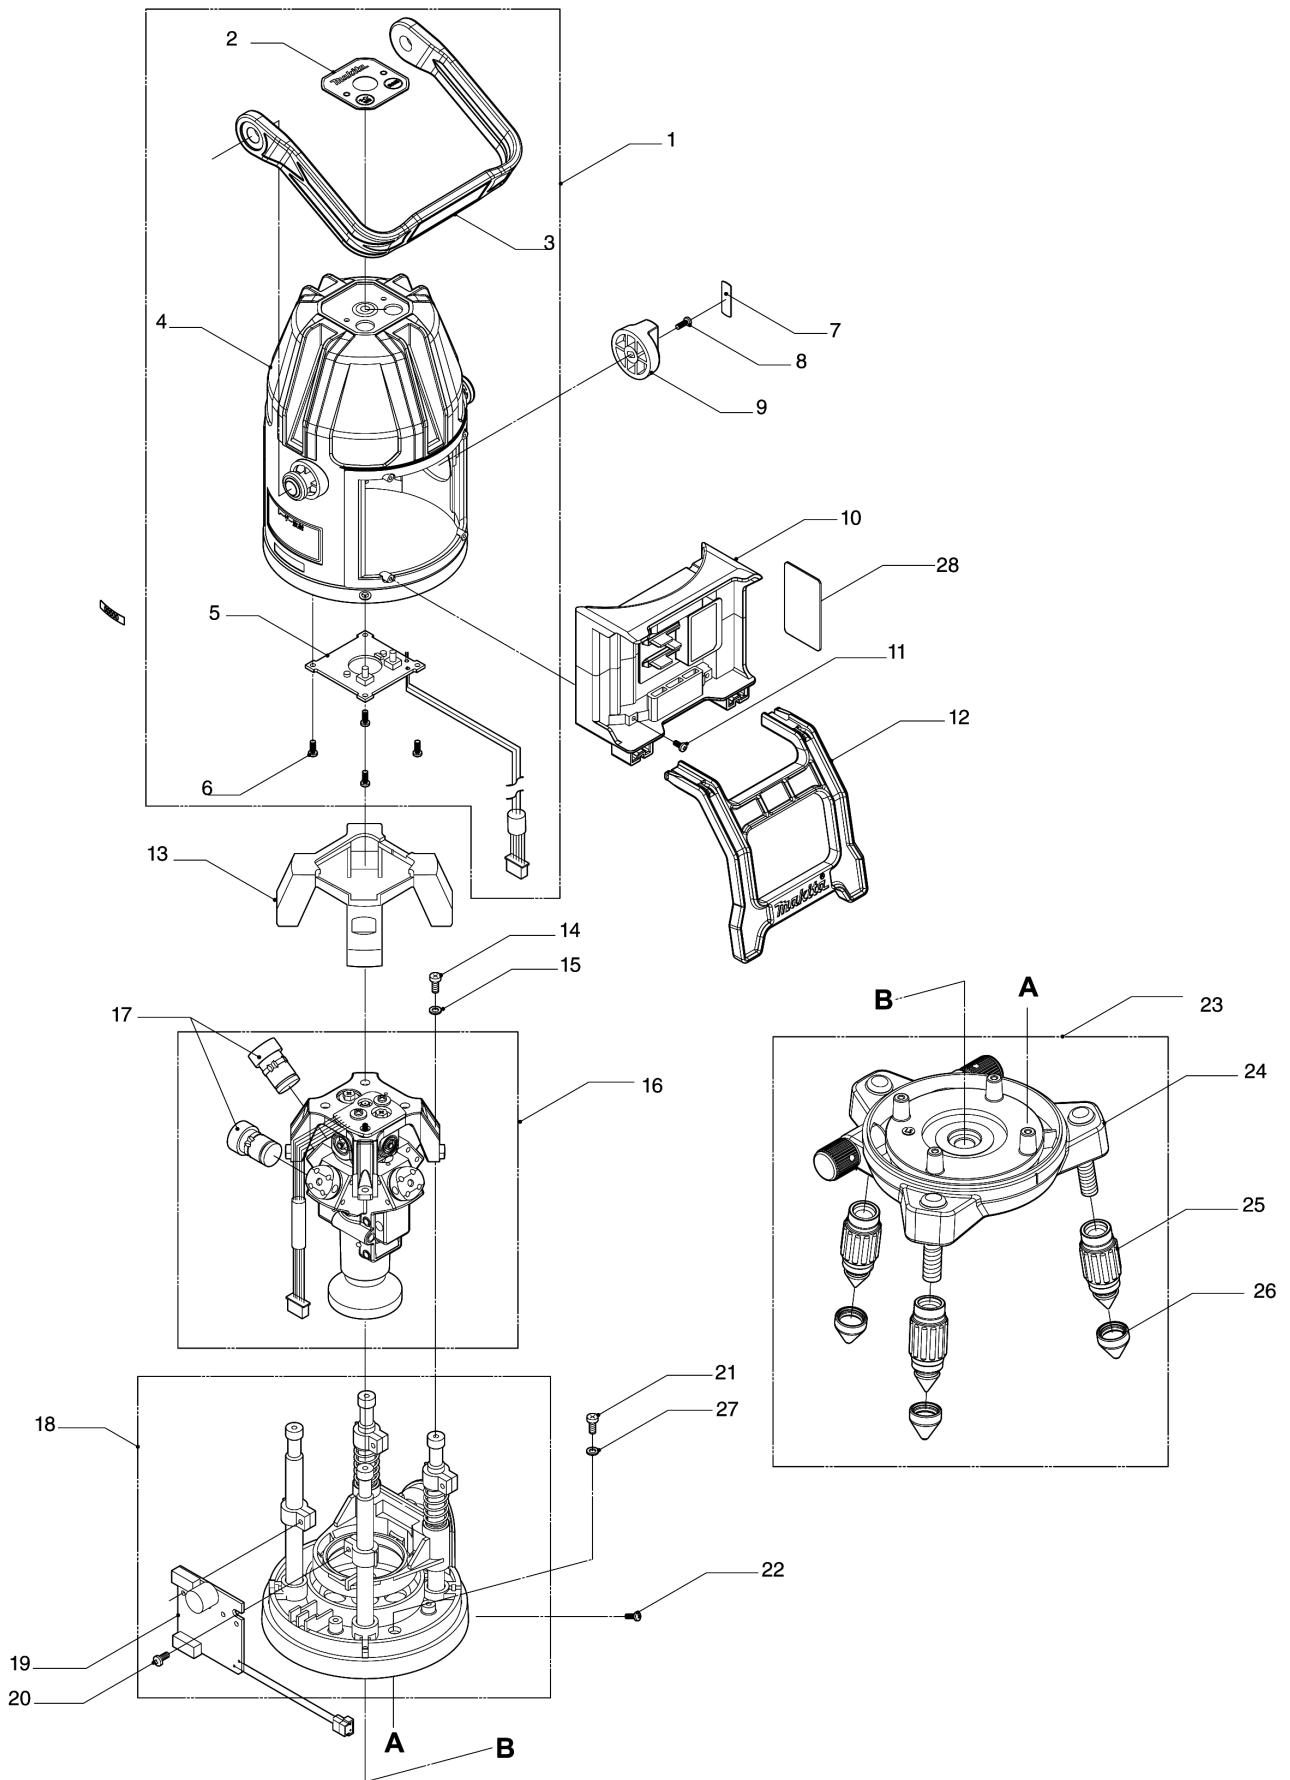

Model No.SK40GD GREEN MULTI LINE LASER

Model No.SK40GD GREEN MULTI LINE LASER

Item	Parts No.	Description	I/C	Qty	New/Old	Opt. 1	Opt. 2	Note
001	TK233UNSA1	HOUSING ASSEMBLY		1				
D10		INC. 2-6						
002	TK233UN101	SWITCH LABEL		1				
003	TK01950104	HANDLE		1				
004	TK233UN008	HOUSING		1				
005	TK02330201	CONTROL UNIT(WITH CABLE)		1				
006	TK02330508	TAPPING SCREW ST2.2X6.5		4				
007	TK01700104	SWITCH KNOB LABEL		1				
008	TK02330501	PAN HEAD SCREW M2X6		1				
009	TK02330111	SWITCH KNOB		1				
010	TK0233009B	TERMINAL ASSY		1				
011	TKTP2080FB	TAPPING SCREW 2X8		4				
012	TK02330117	STAND 233		1				
013	TK02330302	ANTI SHOCK COVER		1				
014	TK02330505	PAN HEAD SCREW M3X10		4				
015	TK02330519	SPRING WASHER 3		4				
016	TK0233SA02	GIMBAL ASSEMBLY		1				
D10		INC. 17						
017	TK02330205	GREEN LASER UNIT		5				
018	TK0233SA03	BASE ASSMBLY		1				
D10		INC. 19,20						
019	TK02330202	POWER PCB(WITH CABLE)		1				
020	TK02330510	TAPPING SCREW ST2.2X12		2				
021	TK02330504	PAN HEAD SCREW M3X8		4				
022	TK0P2570FB	PAN HEAD SCREW M2.5X7		4				
023	TK0233SA04	TRIPOD ASSEMBLY		1				
D10		INC. 24-26						
024	TK0233005S	TRIPOD BASE		1				
025	TK0233323S	SPIKE		3				
026	TK02330325	SPIKE CAP		3				
027	TK02330519	SPRING WASHER 3		4				
028	TK233EU113	NAME PLATE 233 EU		1				
A01	TK233UNIM1	CD-ROM		1				
A02	TK233UNQSG	OPERATION GUIDE		1				
A03	TK233UNSB1	SAFETY MANUAL		1				
A04	TK02100200	GLASSES LASER VISIBILITY		1				
A05	TKK233F000	STORAGE CASE		1				

Please order the parts with part number.

Print Date 27/10/2023