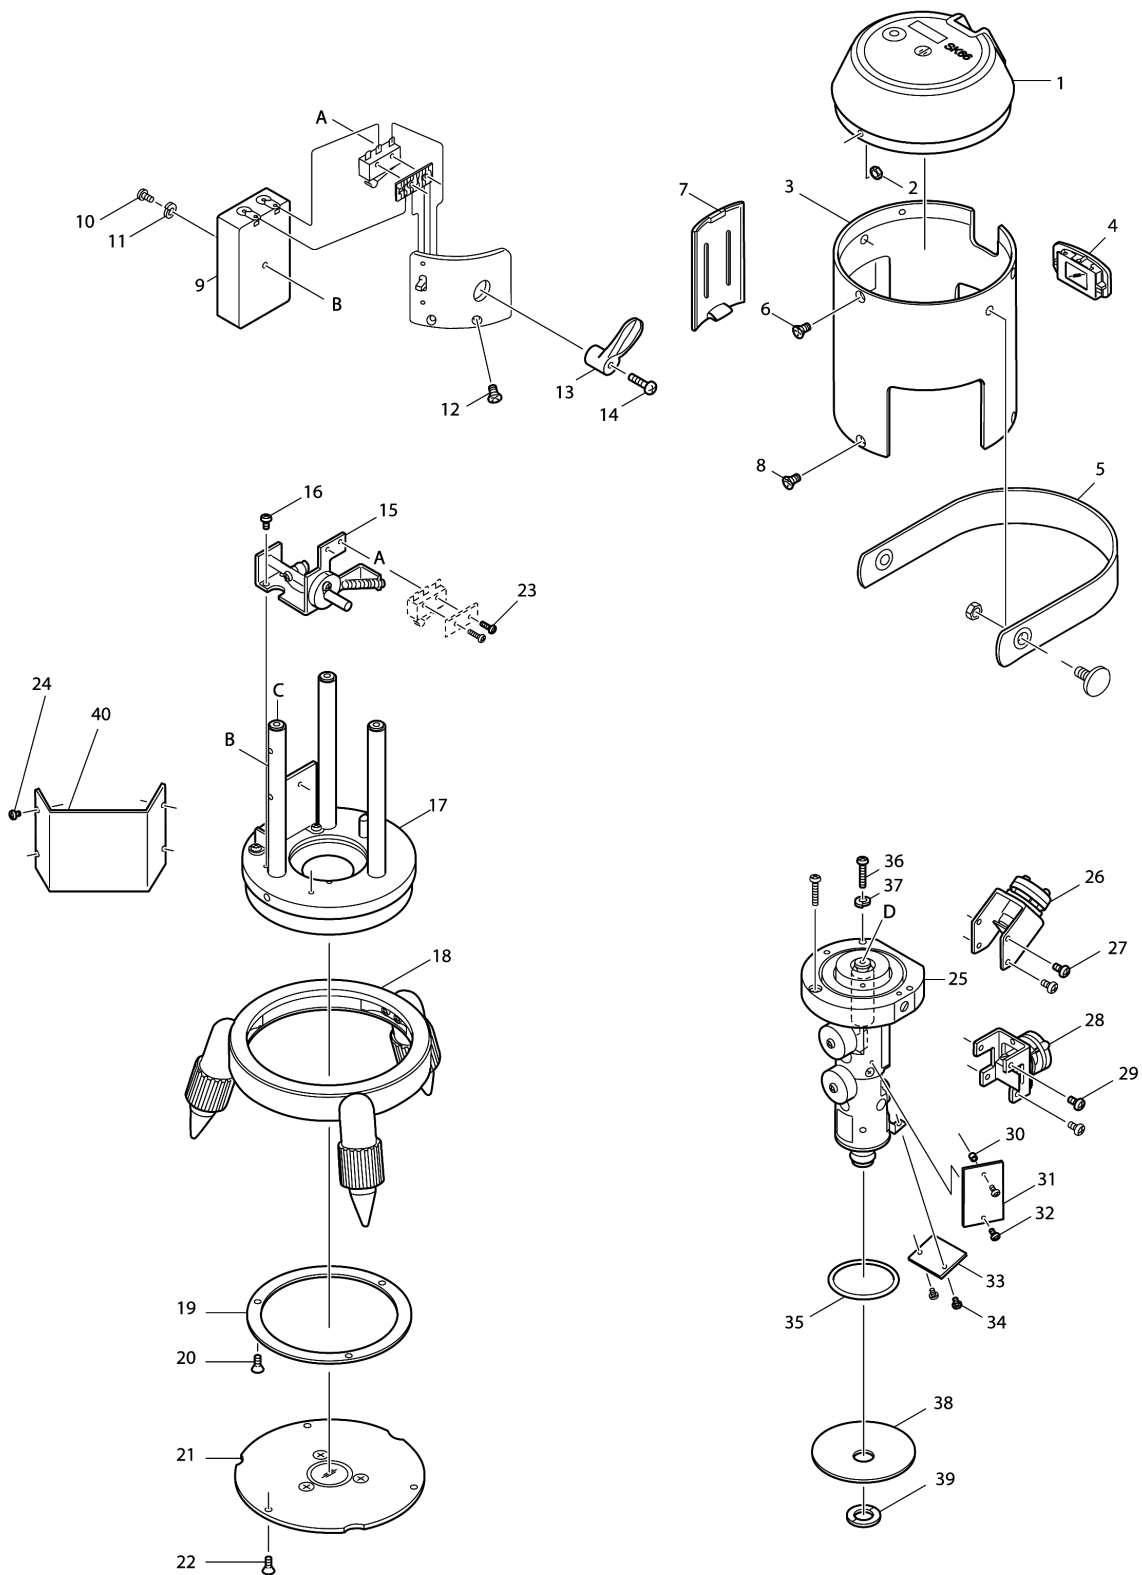

Model No.SK66 CORDLESS LASER LEVEL

Model No.SK66 CORDLESS LASER LEVEL

Item	Parts No.	Description	I/C	Qty	New/Old	Opt. 1	Opt. 2	Note
001	TK0LV5827S	TOP CAP COMP.		1	*			
001-1	TKLV5827ES	TOP CAP COMP.	X	1				
002	TKHN230BSN	HEX.NUT M3		3	*			
002-1	TKHN230SCZ	HEX.NUT M3	X	3				
003	TKLV57832S	BODY HOUSING		1	*			
003-1	TKLV5783ES	BODY HOUSING	X	1				
004	TK0LV5070S	HORIZONTAL EXIT FRAME COMP.		1				
005	TKLV42702S	TOOL-STRAP		1	*			
005-1	TK0LV4270S	TOOL-STRAP	X	1				
006	TK0C3060SS	OVAL COUNTERSUNK HD.SCREW M3X6		3				
007	TK00LV5938	BATTERY BOX COVER		1				
008	TK0C3060SS	OVAL COUNTERSUNK HD.SCREW M3X6		3				
009	TK0LV5798S	POWER/MODE PANEL COMP.INC.C10		1	*			
C10	TK00LV5918	BATTERY BOX		1	*			
009-1	TKL5798E2S	POWER/MODE PANEL COMP.INC.C10	X	1				
C10	TK00LV5918	BATTERY BOX		1				
010	TK0P3050SS	PAN HD.SCREW M3X5		1				
011	TK0000SW30	SPRING LOCK WASHER 2 M3		1	*			
011-1	TK0SW30SC2	SPRING LOCK WASHER 2 M3	X	1				
012	TKC3060SSB	OVAL COUNTERSUNK HD.SCREW M3X6		2				
013	TK0LV45592	SWITCH LEVER		1				
014	TKT3016SSB	TRUSS HD.SCREW M3X16		1	*			
014-1	TKT3016SCB	TRUSS HD.SCREW M3X16	X	1				
015	TK0LV5795S	LOCK LEVER BASE		1				
016	TK00P2560Z	PAN HD.SCREW M2.5X6		4	*			
016-1	TKP2560SCZ	PAN HD.SCREW M2.5X6	X	4				
017	TKLV58002S	BASE.COMP.		1				
018	TK0LV5802S	FOOT COMP.		1				
019	TK00LV5804	BASE RING		1				
020	TK00F3060B	COUNTERSUNK HD.SCREW M3X6		3	*			
020-1	TK0F3060SS	COUNTERSUNK HD.SCREW M3X6	X	3				
021	TK0LV5805S	BASE PLATE COMP.		1				
022	TK0F3060SS	COUNTERSUNK HD.SCREW M3X6		3	*			
022-1	TKF3060SCB	COUNTERSUNK HD.SCREW M3X6	X	3				
023	TK03P2010N	PAN HD.SCREW M2X10		2				
024	TK03P2040N	PAN HD.SCREW M2X4		4				
025	TKLV57742S	LASER BASE COMP.		1				
C10	TK0LV5456S	PLUMB LASER HD.		1				
026	TK0LV5807S	VERTICAL LASER HD.COMP.		1				
027	TK03P2050N	PAN HD.SCREW M2X5		4				
028	TKLV58082S	HORIZONTAL LASER HD.COMP.		1				