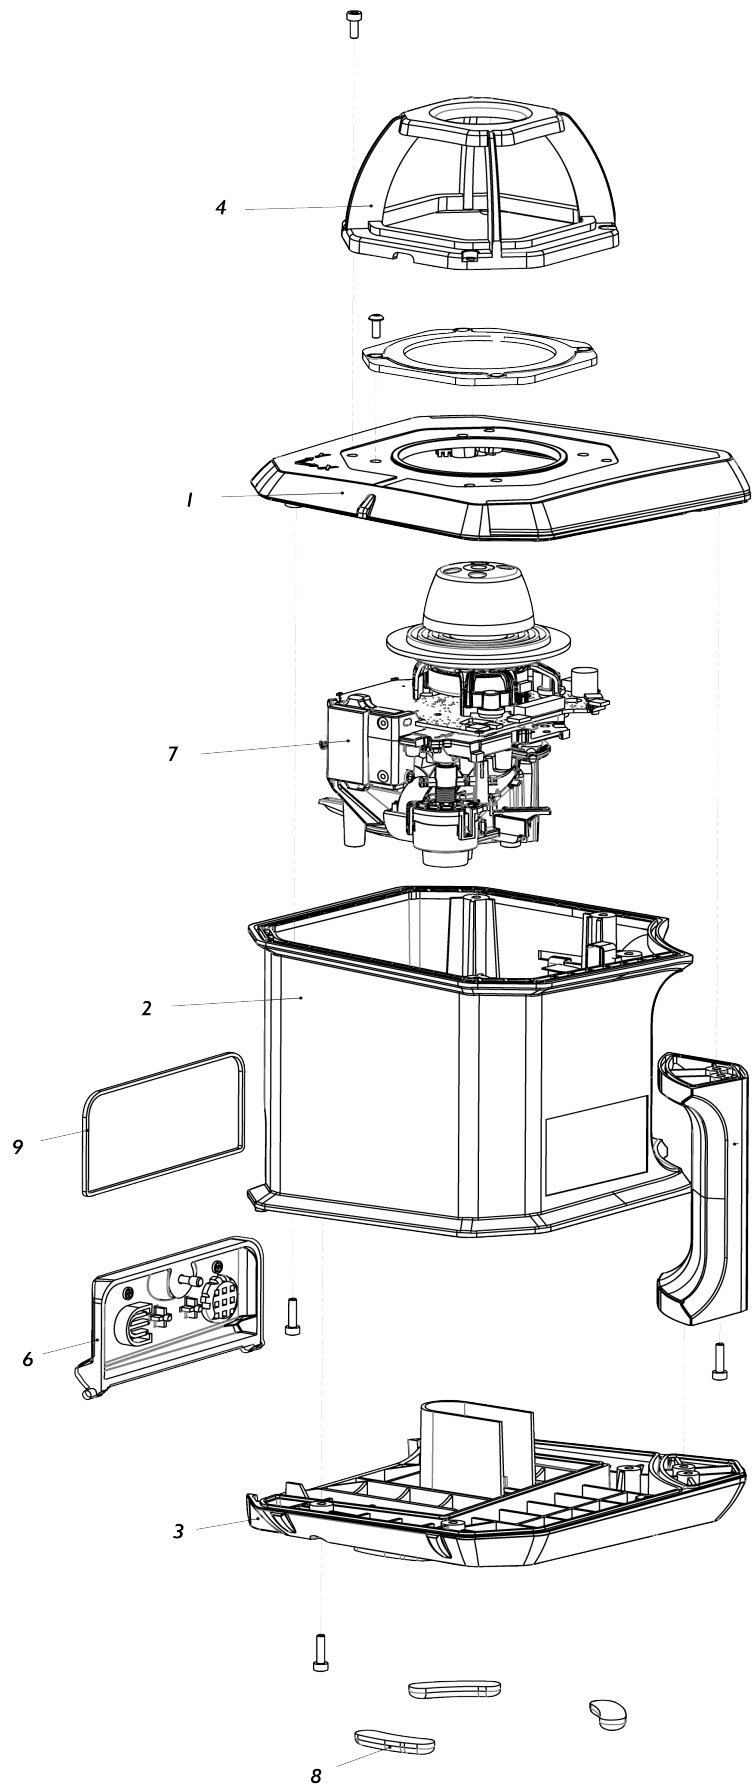

Model No.SKR200Z LASER LEVEL

Model No.SKR200Z LASER LEVEL

Item No.	Parts No.	Description	Interchangability	Q'ty	New/Old	Note1	Note2
001	LE00813970	UPPER HOUSING ASS'Y 813970		1			
002	LE00813968	MIDDLE HOUSING ASS'Y 813968		1			
003	LE00813971	BOTTOM HOUSING ASS'Y 813971		1			
004	LE00813972	CAGE ASSEMBLY 813972		1			
006	LE00813973	BATTERY DOOR ASS'Y 813973		1			
007	LE00813966	CORE ASSEMBLY 813966		1			
008	LE00813975	RUBBER FOOT 813975		3			
009	LE00813974	BATTERY DOOR SEAL 813974		1			

Please state Parts No. when your order.

Print Date 10/26/2023