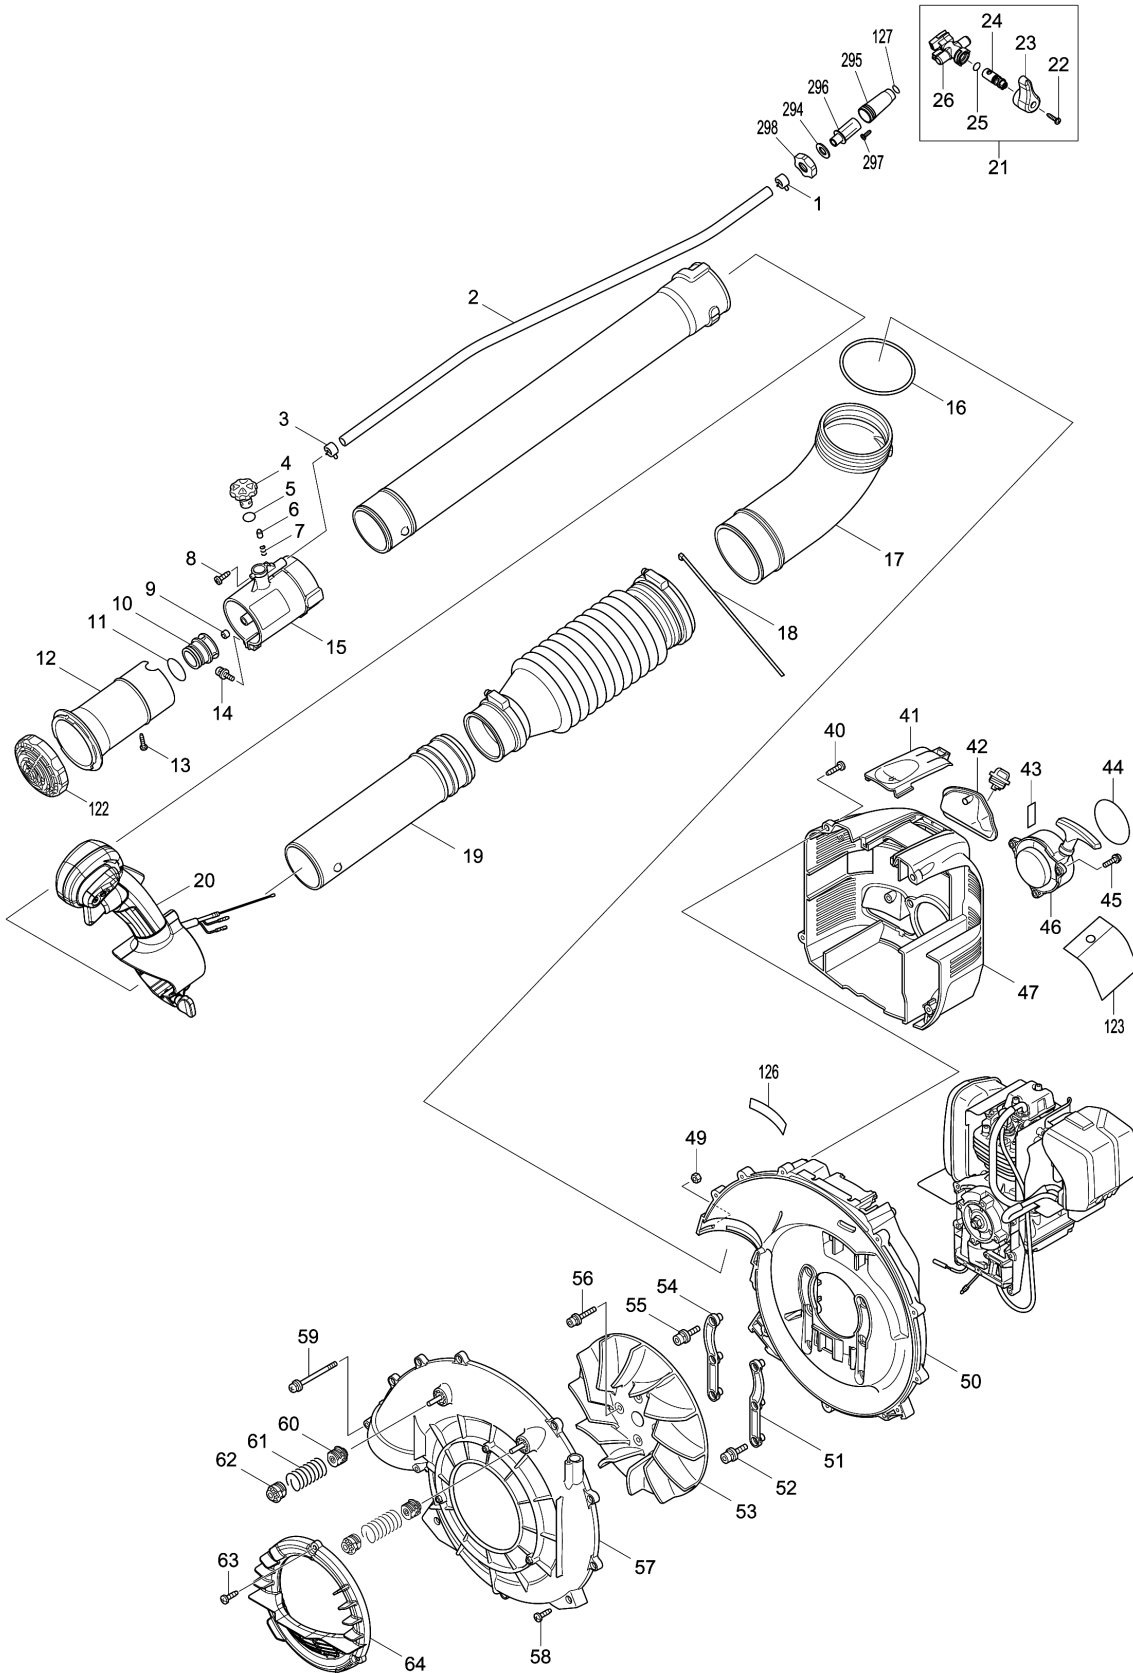

Model No.SP7650.4R PETROL MIST BLOWER