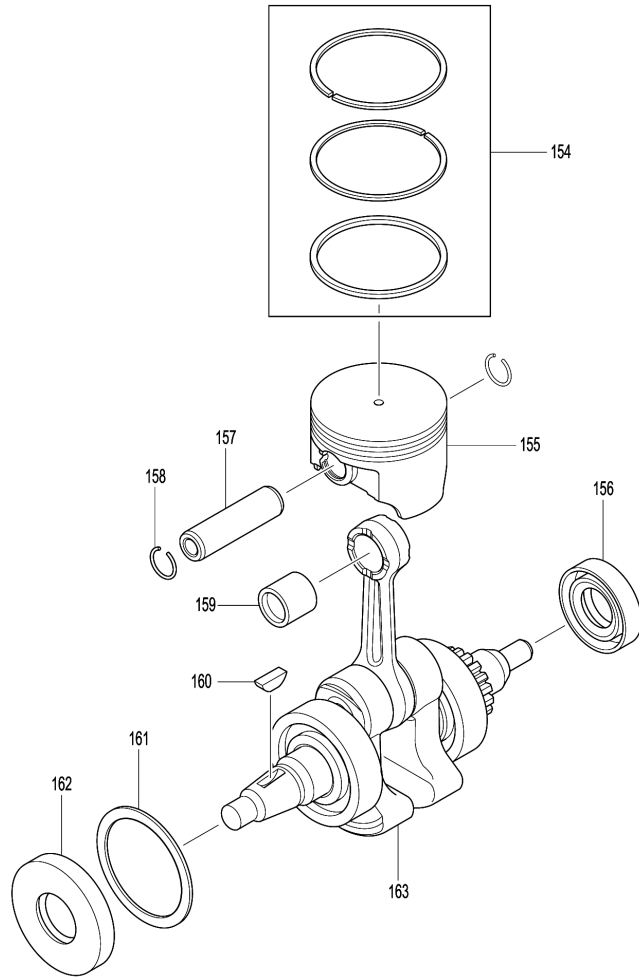

Model No.SP7650.4R PETROL MIST BLOWER