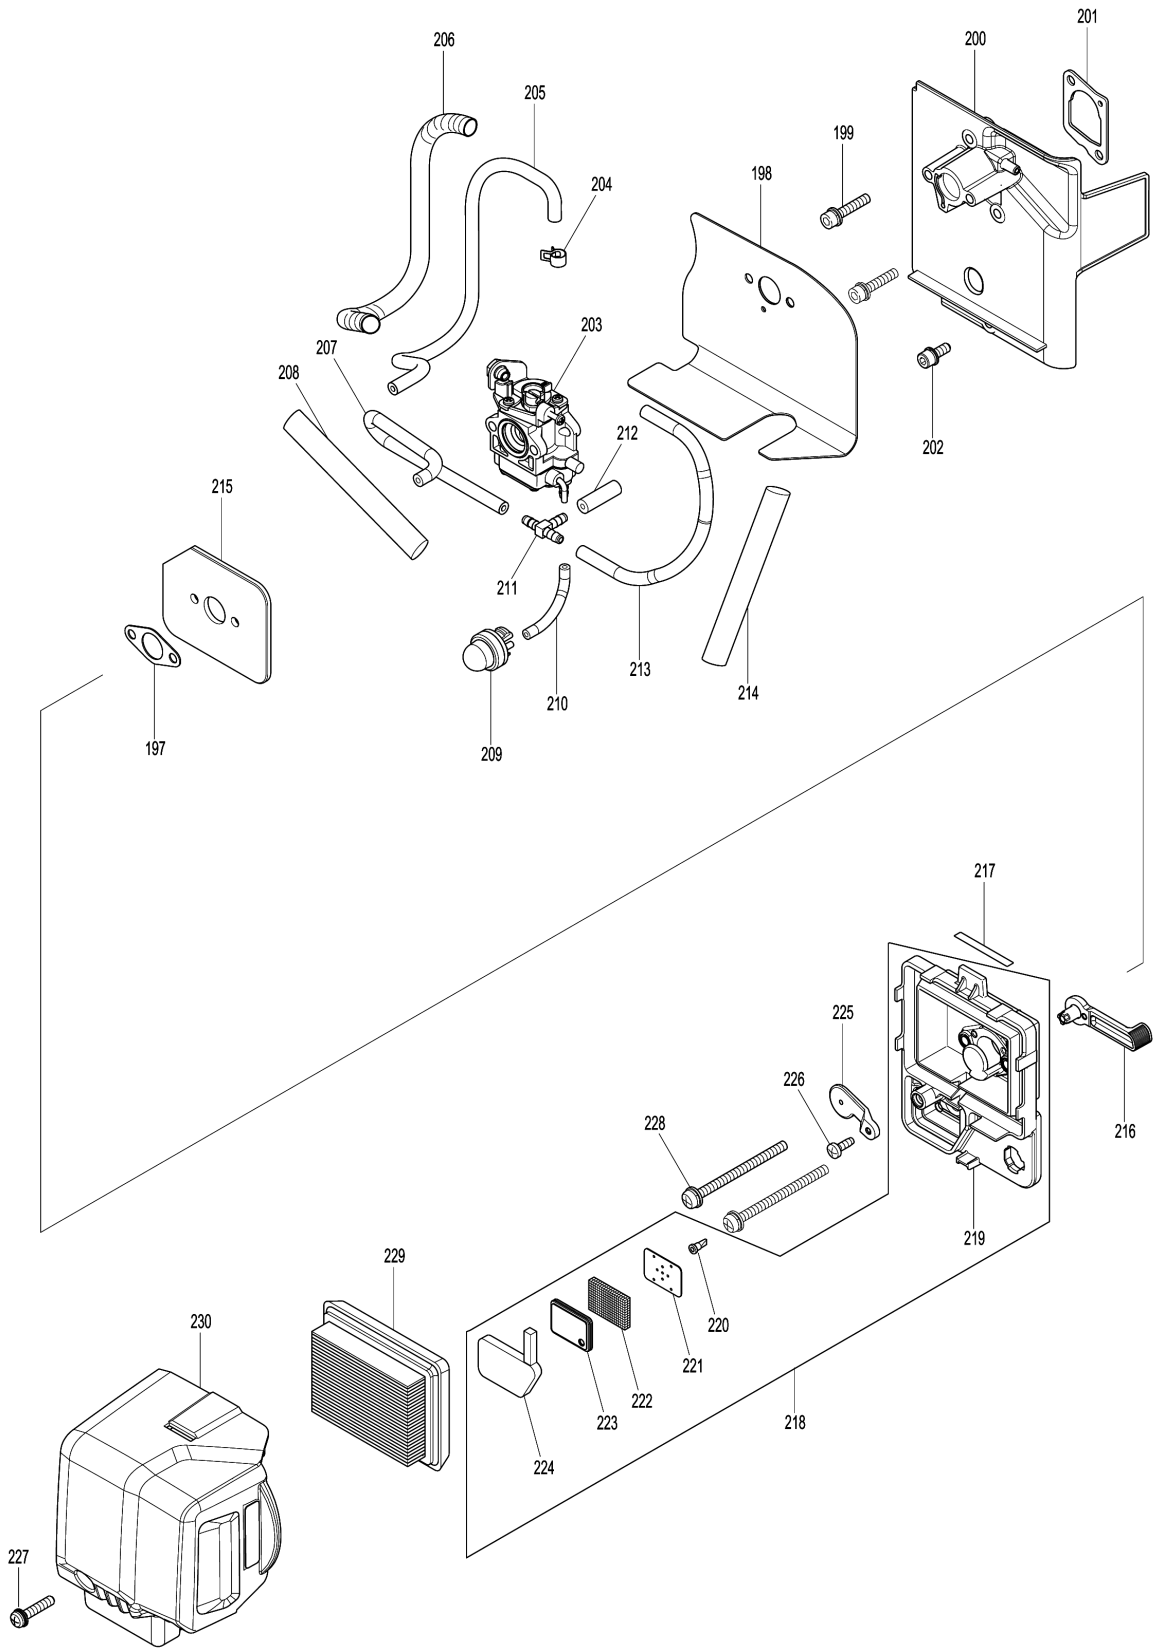

Model No.SP7650.4R PETROL MIST BLOWER