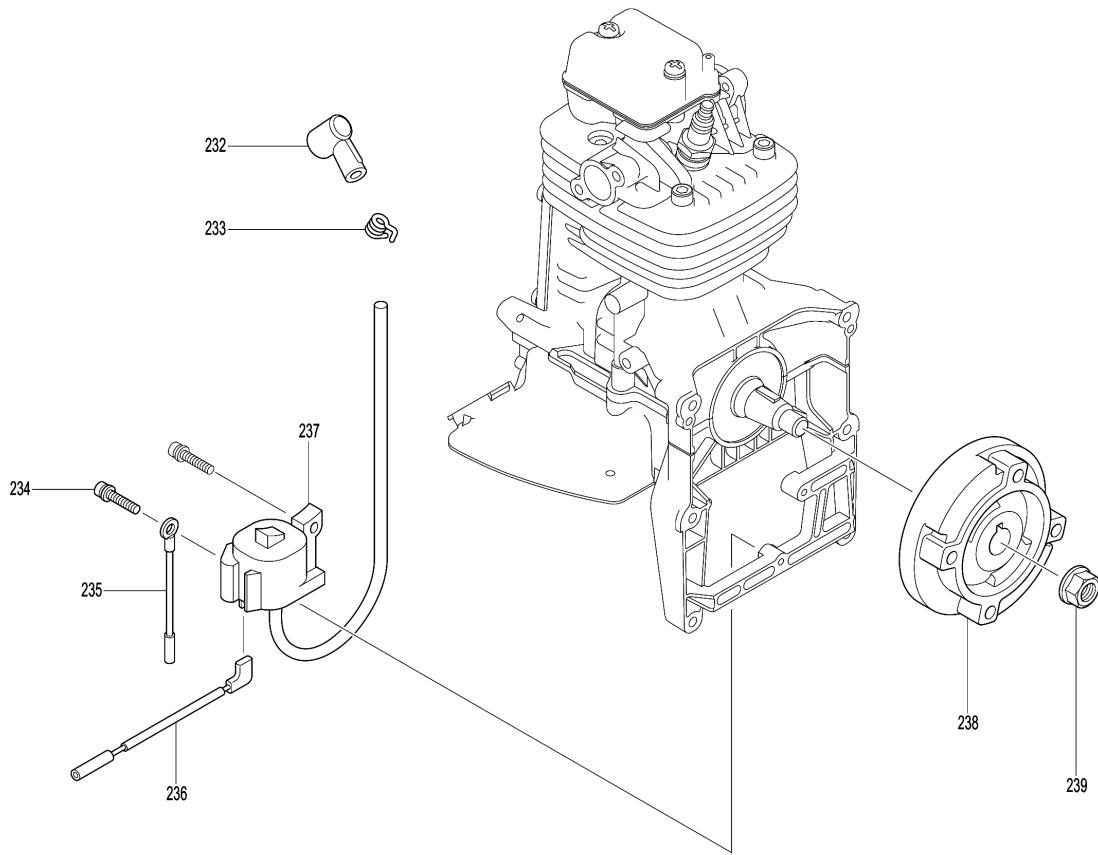

Model No.SP7650.4R PETROL MIST BLOWER