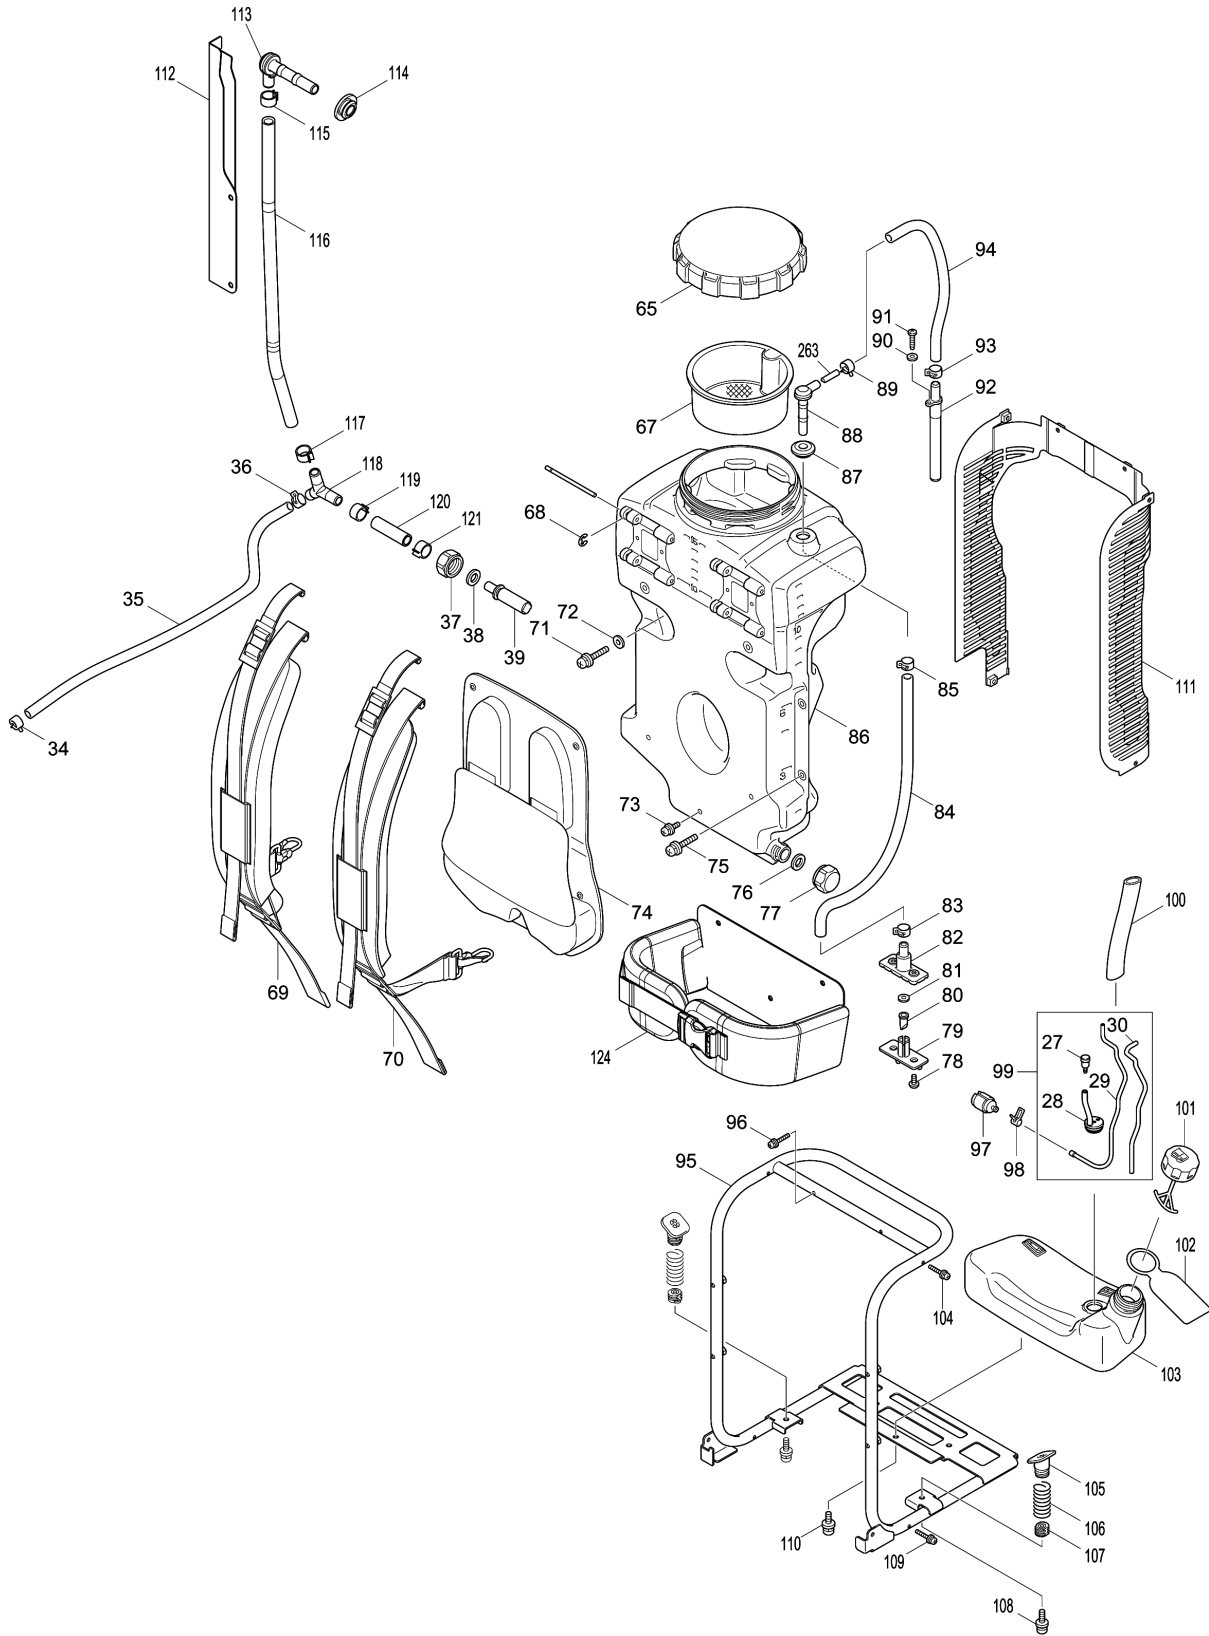

Model No.SP7650.4R PETROL MIST BLOWER