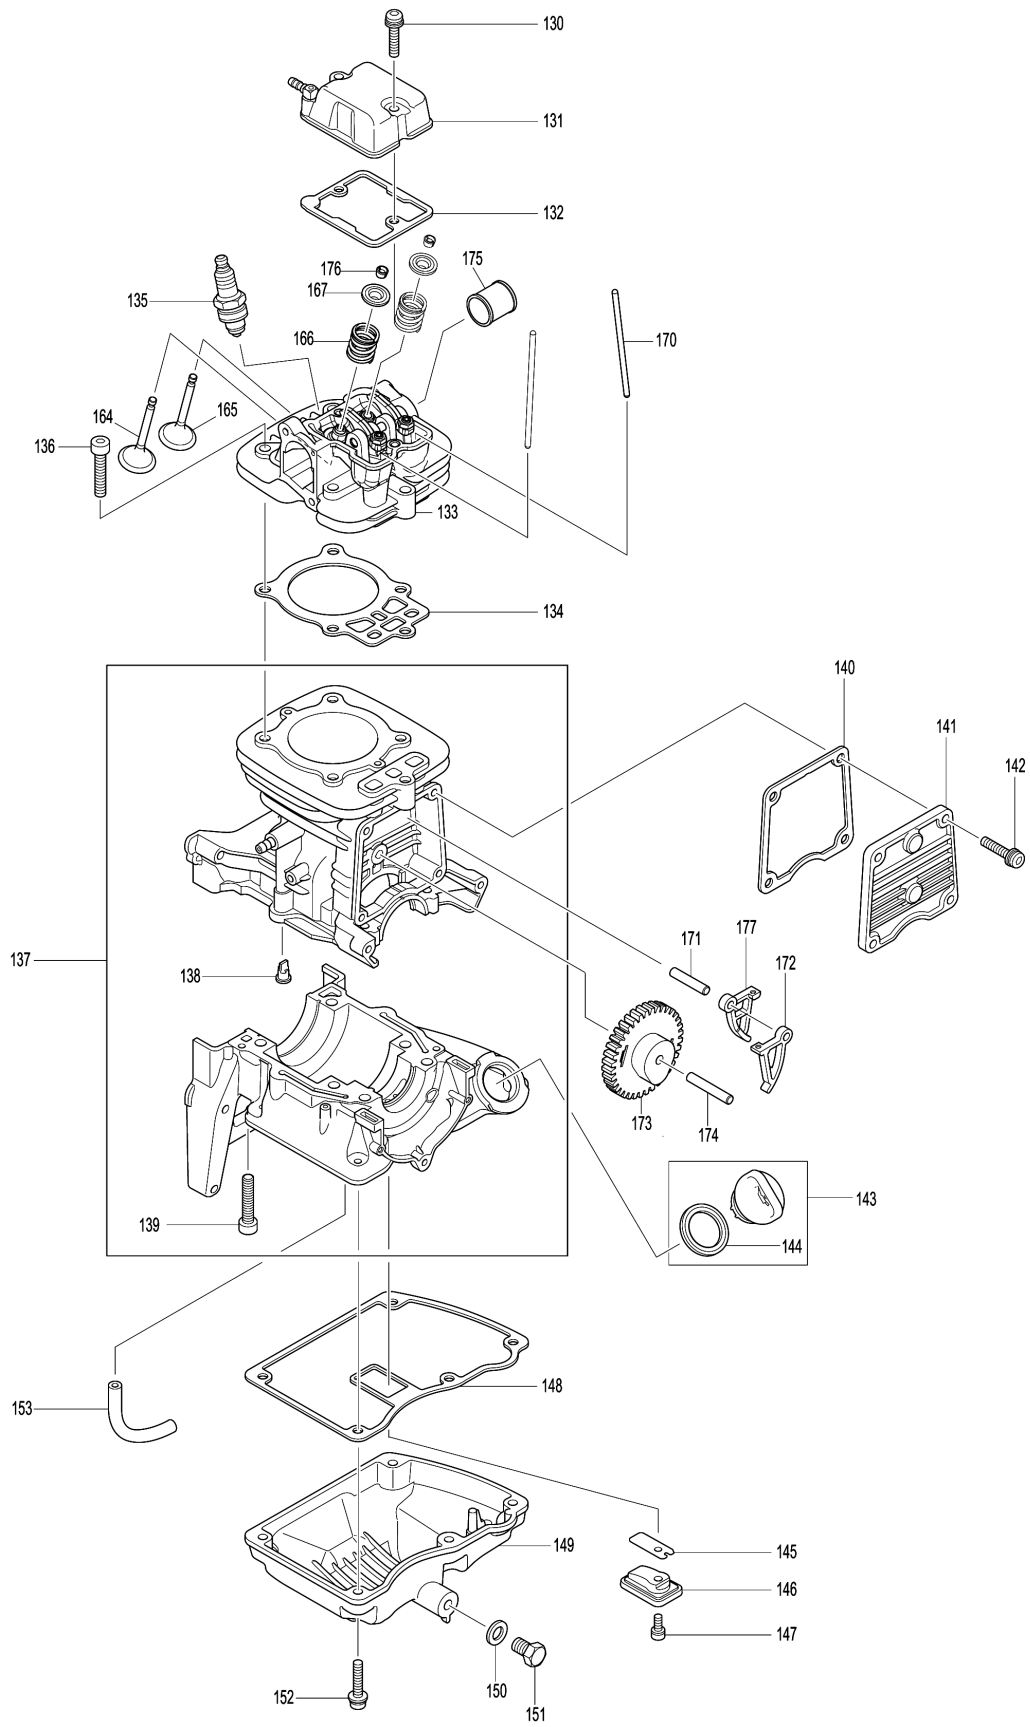

Model No.SP7650.4R PETROL MIST BLOWER