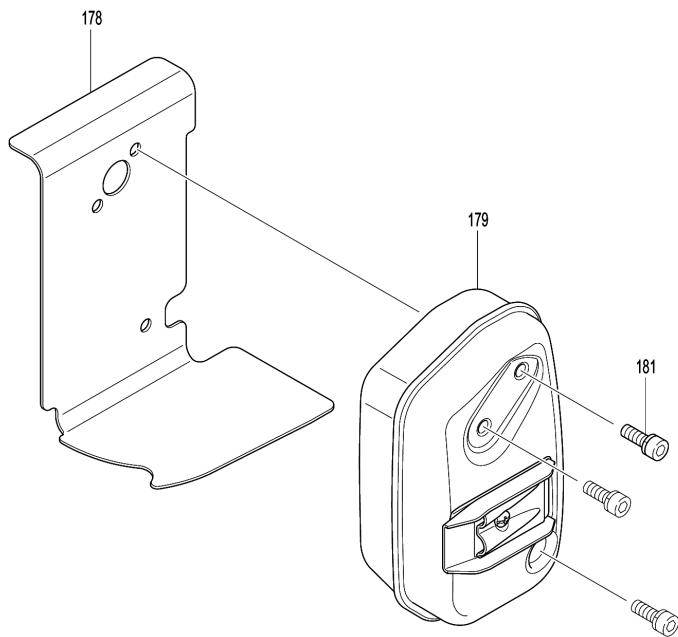

Model No.SP7650.4R PETROL MIST BLOWER