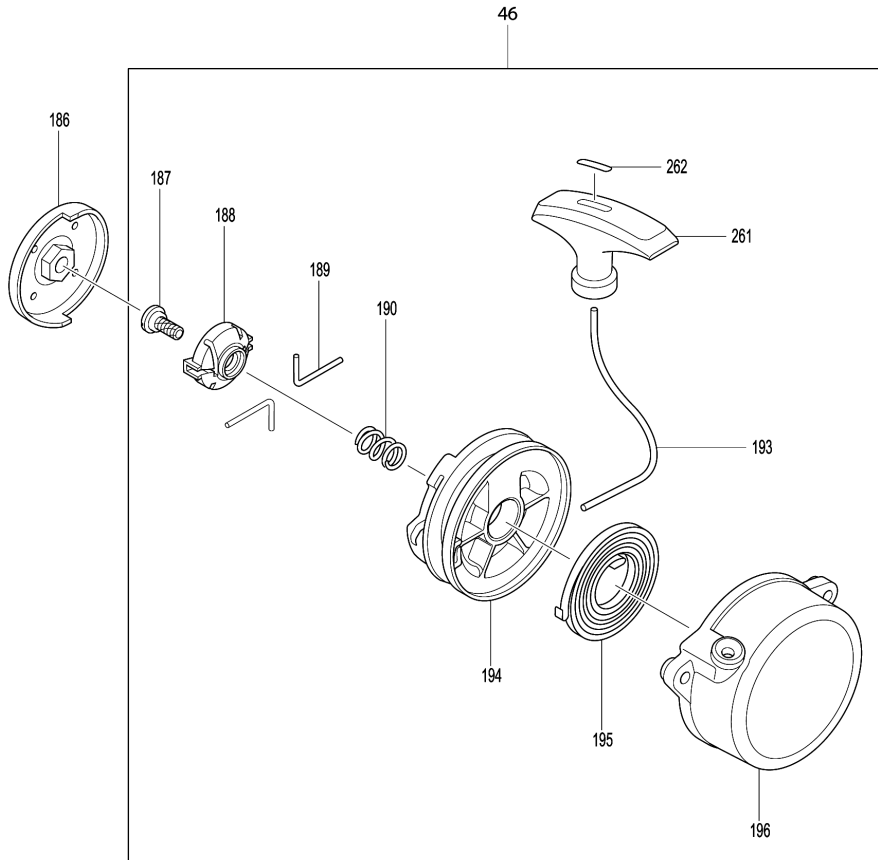

Model No.SP7650.4R PETROL MIST BLOWER