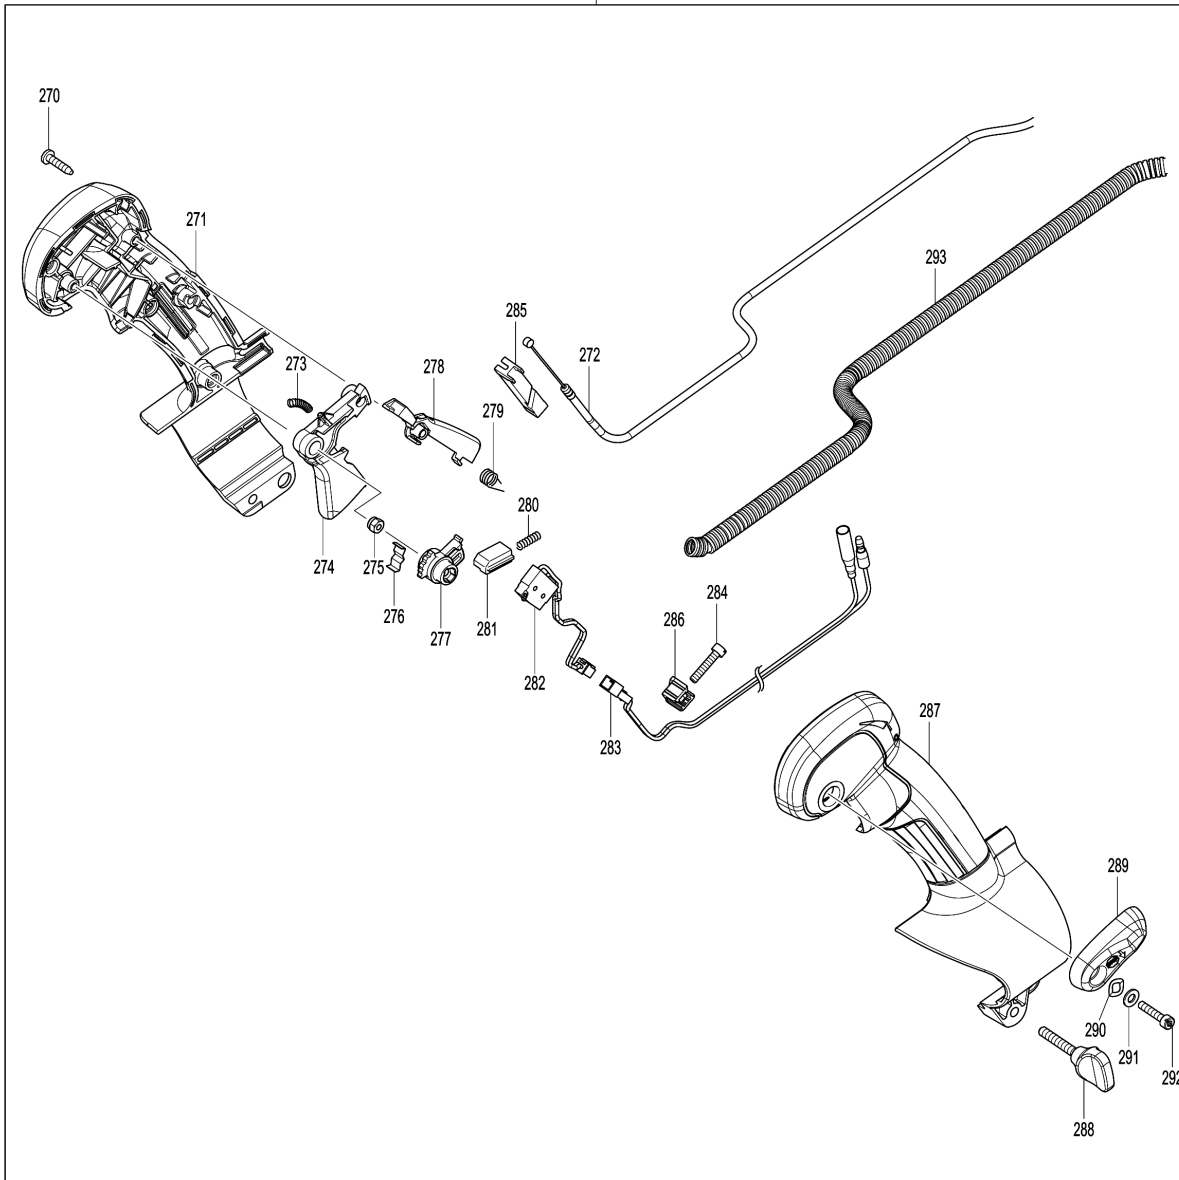

Model No.SP7650.4R PETROL MIST BLOWER

20