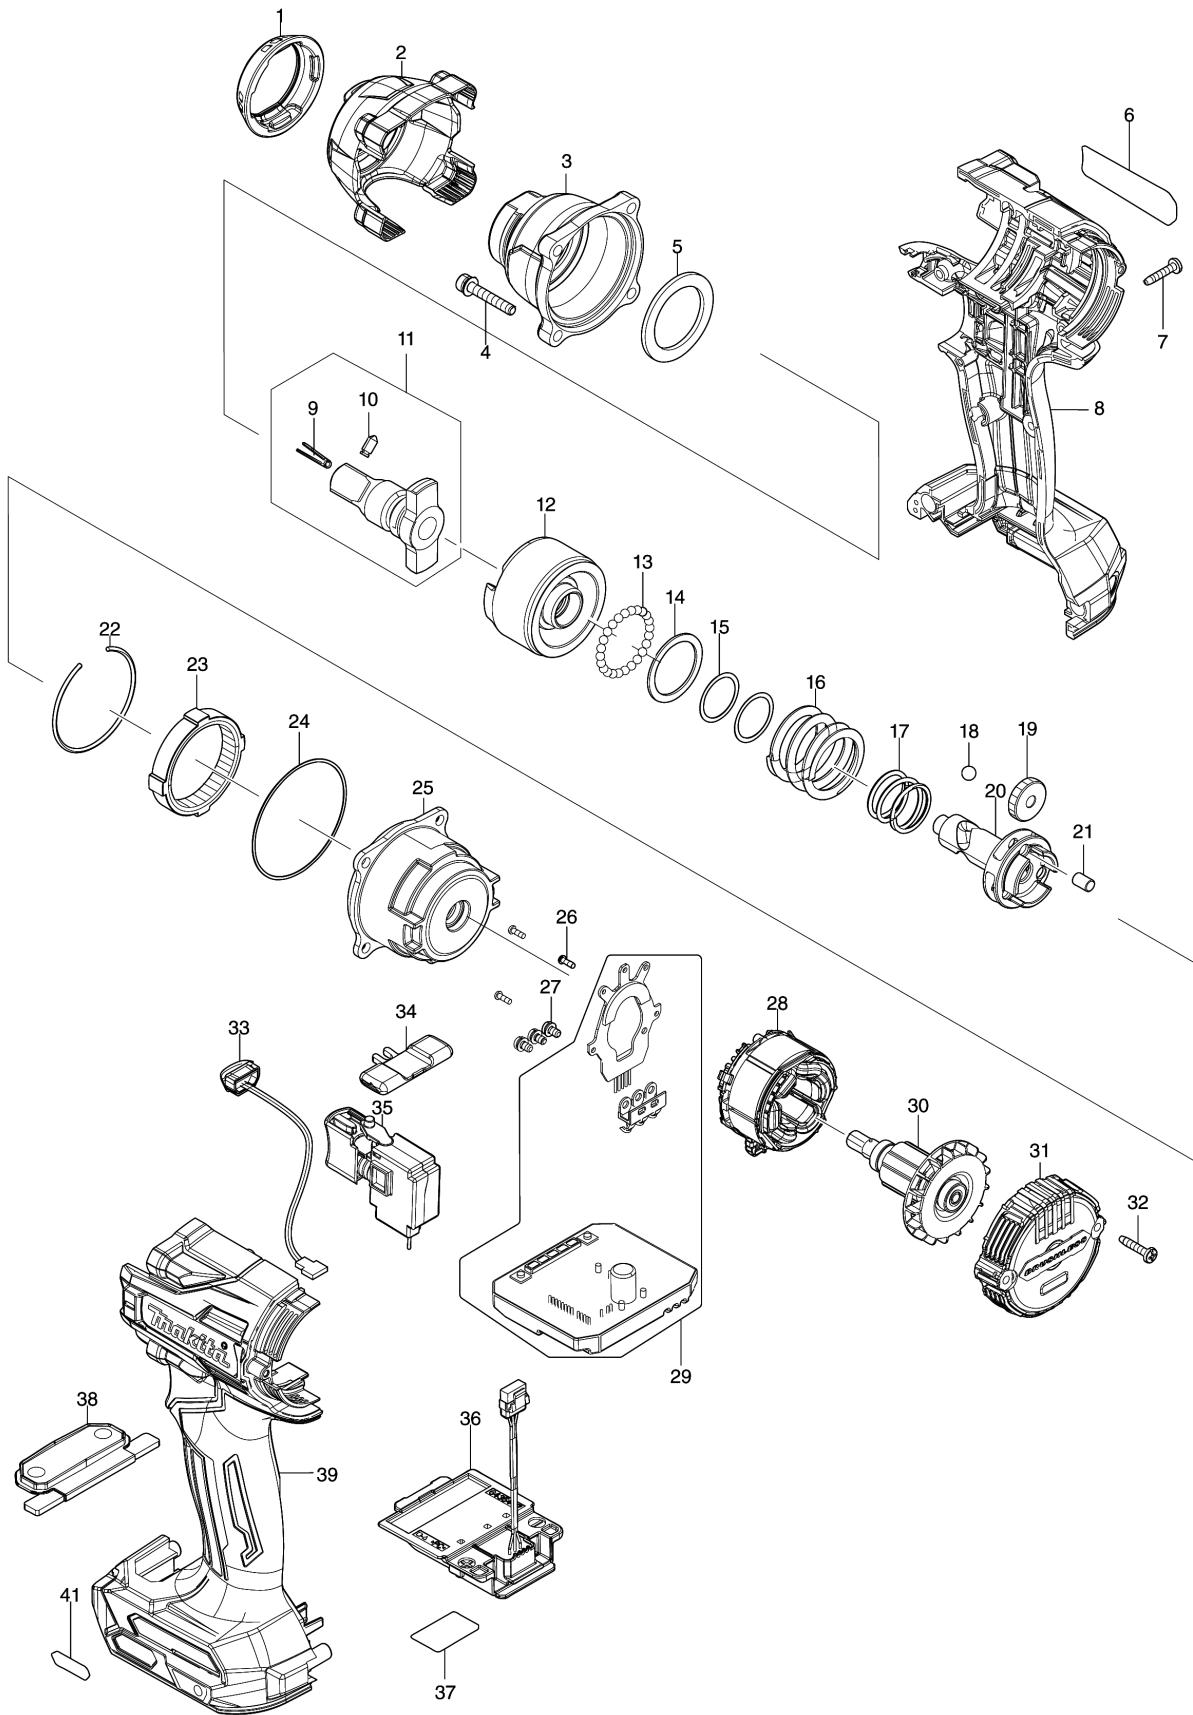

Model No.TW005G CORDLESS IMPACT WRENCH

Model No.TW005G CORDLESS IMPACT WRENCH

Item	Parts No.	Description	I/C	Qty	New/Old	Opt. 1	Opt. 2	Note
001	422584-2	BUMPER		1				
002	412822-0	HAMMER CASE COVER		1				
003	140W13-8	HAMMER CASE COMPLETE		1	*			
003-1	1410F8-8	HAMMER CASE COMPLETE	O	1				
004	265472-8	HEX. SOCKET HEAD BOLT M4X25		4	*			
004-1	265D40-1	H. S. HEAD BOLT M4X25 WITH WR	O	4				
005	261154-0	NYLON WASHER 28		1				
006	857P28-3	TW005G NAME PLATE		1				
007	266130-9	TAPPING SCREW BIND PT 3X16		8				
008	183R16-9	HOUSING SET		1				
C10	263005-3	RUBBER PIN 6		2				
C20	263032-0	RUBBER PIN 4		2				
C30	252126-6	HEX. LOCK NUT M4-7		2				
D10		INC. 39						
009	322045-1	CLIP		1				
010	323675-1	PIN 4		1	*			
010-1	327D10-9	PIN4	O	1				
011	136271-4	ANVIL A ASS'Y		1	*			
D10		INC. 9,10			*			
011-1	136358-2	ANVIL A ASS'Y	<	1	*			
D10		INC. 9,10			*			
011-2	136804-5	ANVIL A ASS'Y	<	1				
D10		INC. 9,10						
012	327648-6	HAMMER		1				
013	216001-0	STEEL BALL 3.5		24				
014	267175-0	FLAT WASHER 24		1				
015	253343-1	THIN WASHER 18		2	*			
015-1	267106-9	FLAT WASHER 18	<	1				
016	232615-7	COMPRESSION SPRING 25		1				
017	232637-7	COMPRESSION SPRING 18		1	*			
017-1	232682-2	COMPRESSION SPRING 18	<	1				
018	216011-7	STEEL BALL 5.6		2				
019	227338-0	SPUR GEAR 22		3				
020	327573-1	SPINDLE		1	*			
020-1	327689-2	SPINDLE	<	1				
021	268311-1	PIN 5		3				
022	233910-8	RING SPRING 43		1				
023	227337-2	INTERNAL GEAR 51		1				
024	213785-1	O-RING 49		1				
025	140W14-6	INTERNAL GEAR CASE COMPLETE		1				
026	266490-9	TAPPING SCREW PT 2X6		3				
027	652069-6	FLAT HEAD SCREW M3X6		3				
028	629A13-4	STATOR		1				
029	620D69-8	CONTROLLER		1				

Please order the parts with part number.

Print Date 19/2/2024