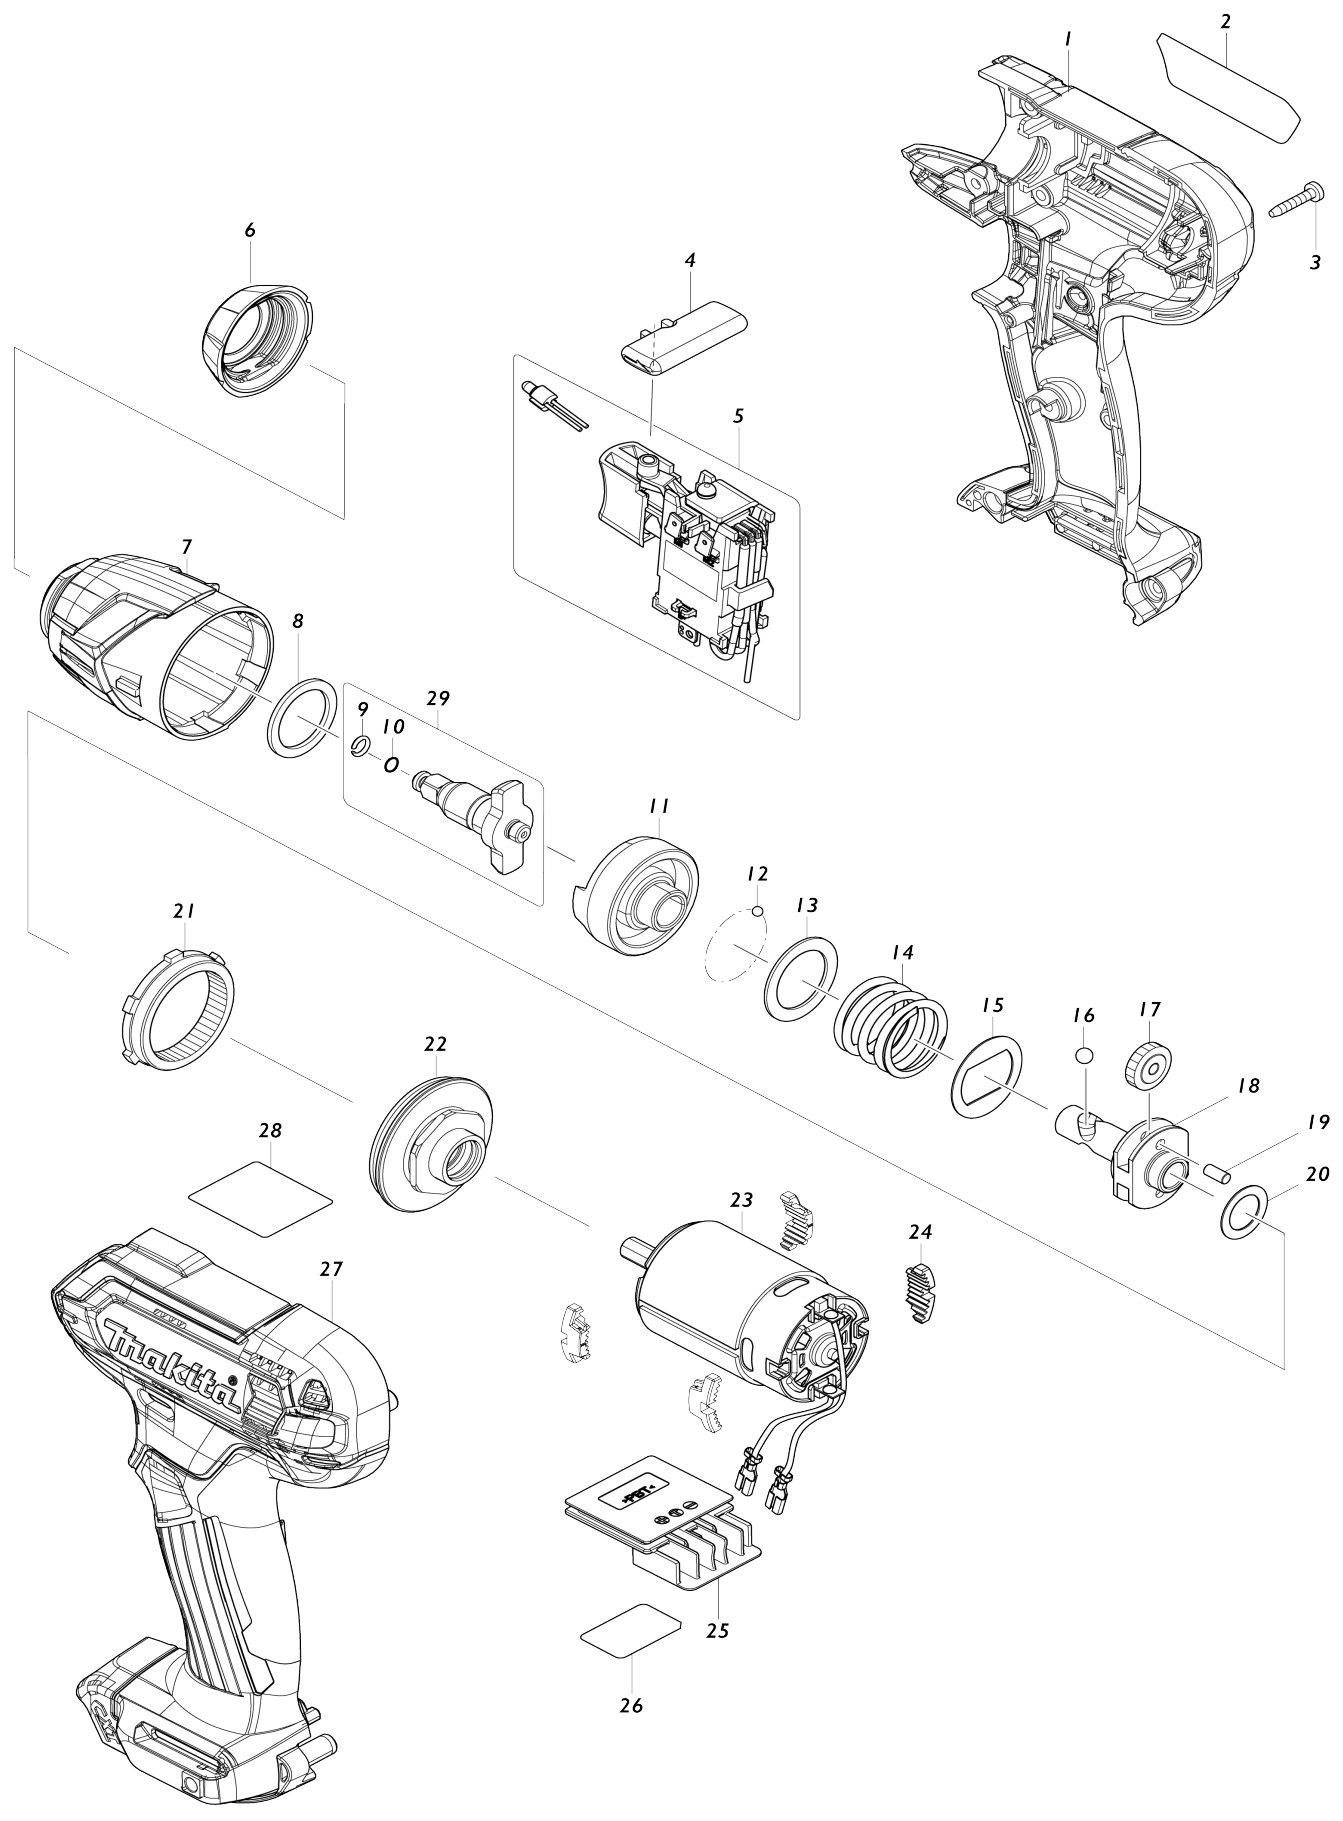

# Model No.TW060D CORDLESS IMPACT WRENCH

Model No.TW060D CORDLESS IMPACT WRENCH

Item No.	Parts No.	Description	Interchangability	Q'ty	New/Old	Note1	Note2
001	183J75-5	HOUSING SET		1			
C10	252126-6	HEX. LOCK NUT M4-7		2			
D10		INC. 27					
002	855H72-6	TW060D NAME PLATE		1			
003	266429-2	TAPPING SCREW 3X16		8			
004	456039-5	F/R CHANGE LEVER		1			
005	632M05-6	SWITCH UNIT		1			
C10	688165-4	LINE FILTER		1			
C20	620625-0	LED CIRCUIT		1			
006	422228-4	BUMPER		1			
007	140B03-5	HAMMER CASE COMPLETE		1			
C10	213166-9	O RING 12.5		1			
008	261140-1	NYLON WASHER 20		1			
009	259065-1	RING SPRING 5		1			
010	213014-2	O RING 3		1			
011	327236-9	HAMMER		1			
012	216019-1	STEEL BALL 3		24			
013	267380-9	FLAT WASHER 20		1			
014	234064-4	COMPRESSION SPRING 21		1			
015	267813-4	WASHER 21		1			
016	216002-8	STEEL BALL 4.8		2			
017	226190-3	SPUR GEAR 18		2			
018	327127-4	SPINDLE		1			
019	268217-3	PIN 3.5		2			
020	253052-2	FLAT WASHER 12		1			
021	226191-1	INTERNAL GEAR 45		1			
022	140B04-3	BEARING BOX COMPLETE		1			
C10	213188-9	O-RING 13		1			
023	632L97-9	MOTOR COMPLETE		1			
C10	688172-7	LINE FILTER		1			
024	422273-9	CUSHION		4			
025	644813-5	TERMINAL		1			
026	855H78-4	TW060D SERIAL NO. LABEL		1			
027	183J75-5	HOUSING SET		1			
C10	252126-6	HEX. LOCK NUT M4-7		2			
D10		INC. 1					
029	136038-0	ANVIL ASS'Y		1			
D10		INC. 9,10					
A01	266622-8	+ TRUSS HEAD SCREW M4X12		1			
A02	346909-5	HOOK		1			
A03	821661-1	PLASTIC CARRYING CASE		1			
C10	417724-5	LATCH		2			
A04	***DC10WD	DC10WD BATTERY CHARGER		1			
D10		COMPO-PARTS					
A05	197396-9	BATTERY BL1021B SET		2	*		
A05-1	197396-9	BATTERY BL1021B SET	O	2			
A06	456128-6	BATTERY COVER		1			

A05	197406-2	BATTERY BL1041B SET		2	*		
A05-1	197406-2	BATTERY BL1041B SET	O	2			

Please state Parts No. when your order.

Print Date 10/25/2023