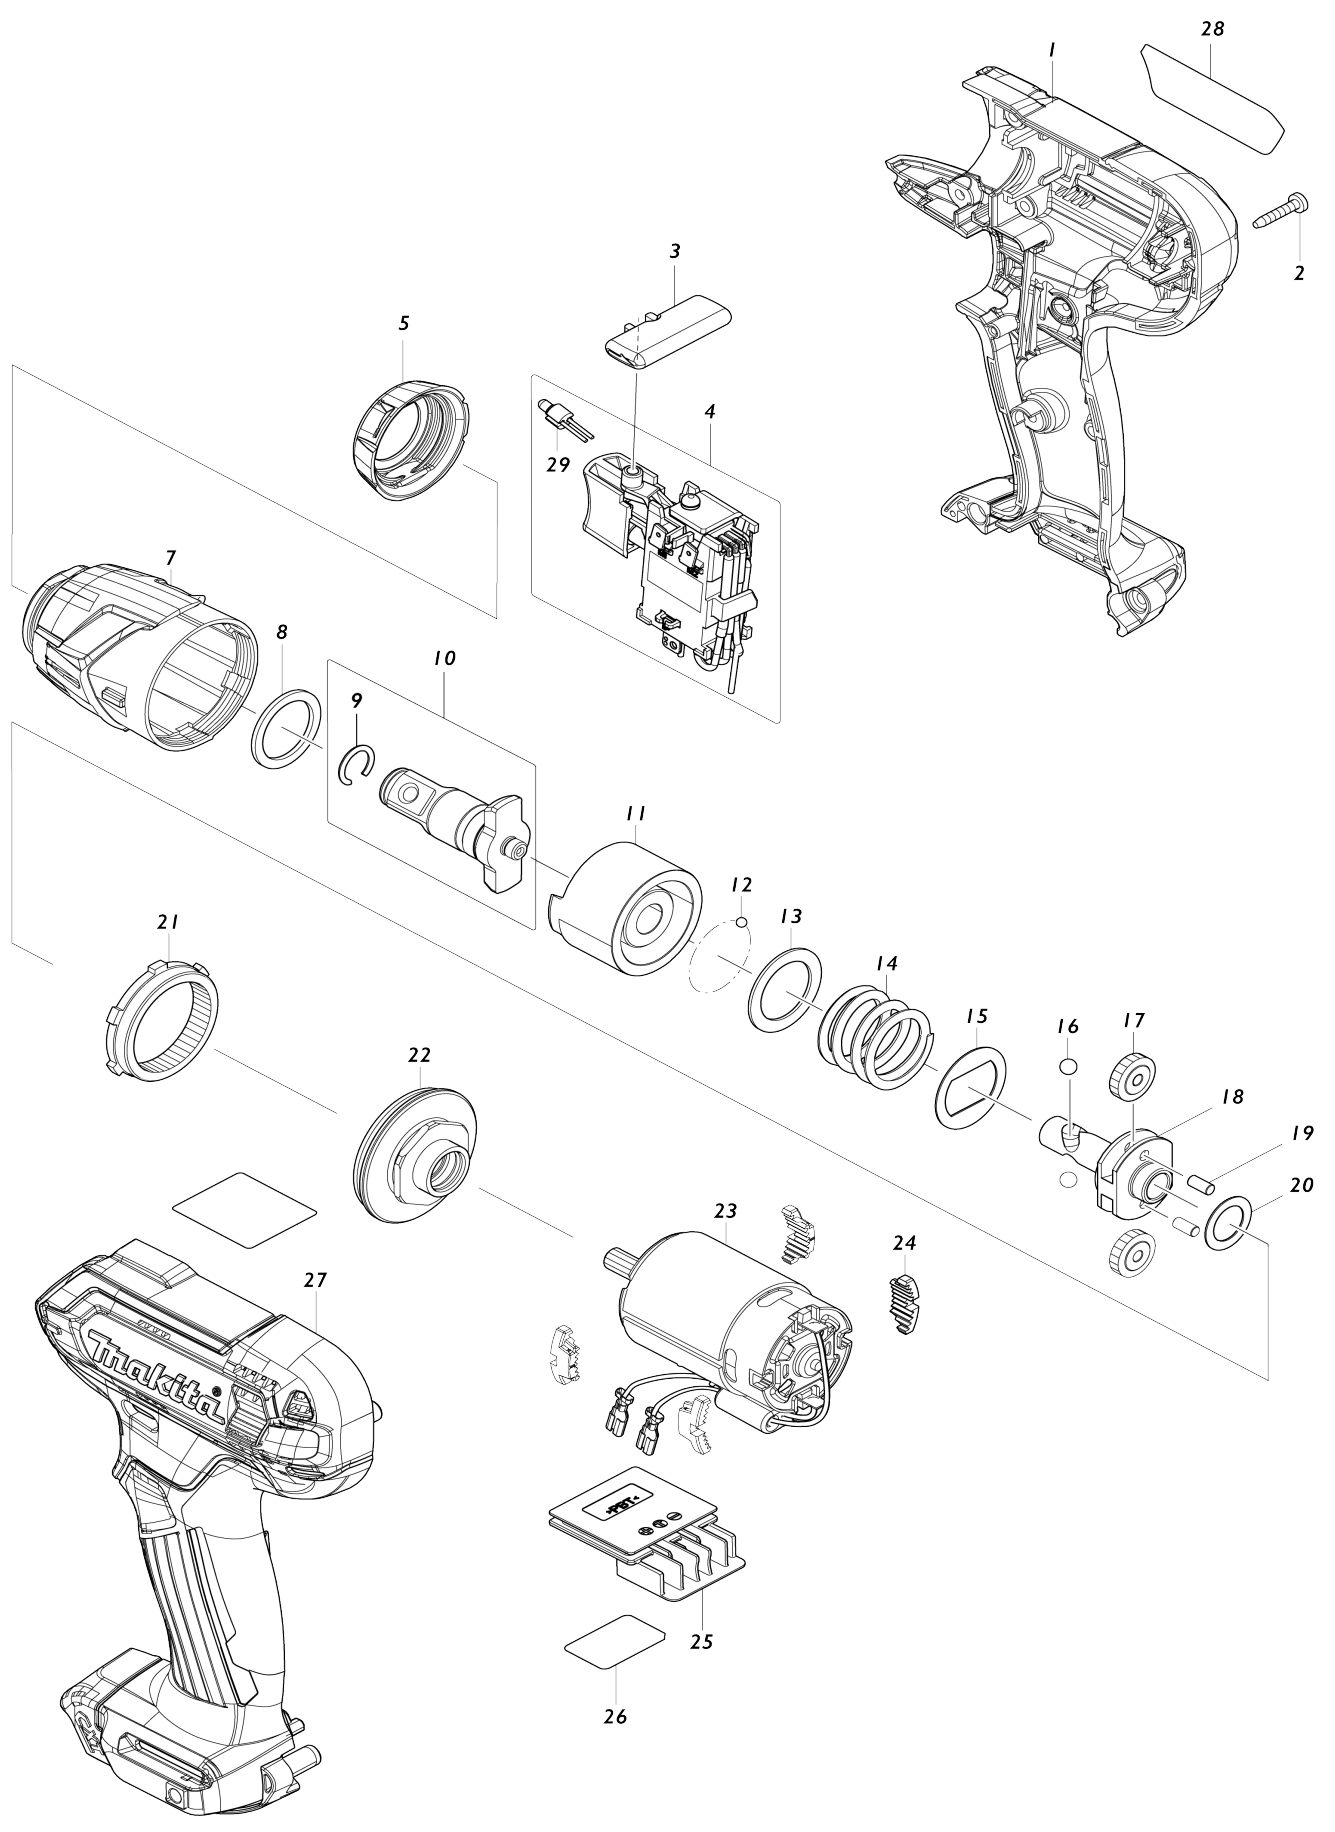

Model No.TW141D CORDLESS IMPACT WRENCH

Model No.TW141D CORDLESS IMPACT WRENCH

Item No.	Parts No.	Description	Interchangeability	Q'ty	New/Old	Note1	Note2
001	183J75-5	HOUSING SET		1			
C10	252126-6	HEX. LOCK NUT M4-7		2			
D10		INC. 27					
002	266429-2	TAPPING SCREW 3X16		8			
003	456039-5	F/R CHANGE LEVER		1			
004	632M05-6	SWITCH UNIT		1			
C10	688165-4	LINE FILTER		1			
D10		INC. 29					
005	422407-4	BUMPER		1			
007	140D36-2	HAMMER CASE COMPLETE		1			
C10	213882-3	O-RING 16		1			
008	261140-1	NYLON WASHER 20		1			
009	231907-1	RING SPRING 10		1			
010	136030-6	ANVIL E ASSY		1			
D10		INC. 9					
011	327334-9	HAMMER		1			
012	216019-1	STEEL BALL 3		24			
013	267380-9	FLAT WASHER 20		1			
014	232517-7	COMPRESSION SPRING 21		1			
015	267813-4	WASHER 21		1			
016	216002-8	STEEL BALL 4.8		2			
017	226190-3	SPUR GEAR 18		2			
018	327127-4	SPINDLE		1			
019	268217-3	PIN 3.5		2			
020	253052-2	FLAT WASHER 12		1			
021	226191-1	INTERNAL GEAR 45		1	*		
021-1	226957-9	INTERNAL GEAR 45	S	1			
022	140B04-3	BEARING BOX COMPLETE		1	*		
C10	213188-9	O-RING 13		1	*		
022-1	140P27-5	BEARING BOX COMPLETE	S	1			
C10	213188-9	O-RING 13		1			
023	632L97-9	MOTOR COMPLETE		1			
C10	688172-7	LINE FILTER		1			
024	422273-9	CUSHION		4			
025	644813-5	TERMINAL		1			
026	855557-8	TW141D SERIAL NO. LABEL		1			
027	183J75-5	HOUSING SET		1			
C10	252126-6	HEX. LOCK NUT M4-7		2			
D10		INC. 1					
028	855550-2	TW141D NAME PLATE		1			
029	620625-0	LED CIRCUIT		1			
031	213458-6	O RING 34	S	1			
A01	266622-8	+ TRUSS HEAD SCREW M4X12		1			
A02	346909-5	HOOK		1			
A03	821661-1	PLASTIC CARRYING CASE		1			
C10	417724-5	LATCH		2			
A04	***DC10WD	DC10WD BATTERY CHARGER		1			

D10		COMPO-PARTS					
A05	197396-9	BATTERY BL1021B SET		2	*		
A05-1	197396-9	BATTERY BL1021B SET	O	2			
A06	456128-6	BATTERY COVER		1			
A05	197406-2	BATTERY BL1041B SET		2	*		
A05-1	197406-2	BATTERY BL1041B SET	O	2			

Please state Parts No. when your order.

Print Date 23/10/2023