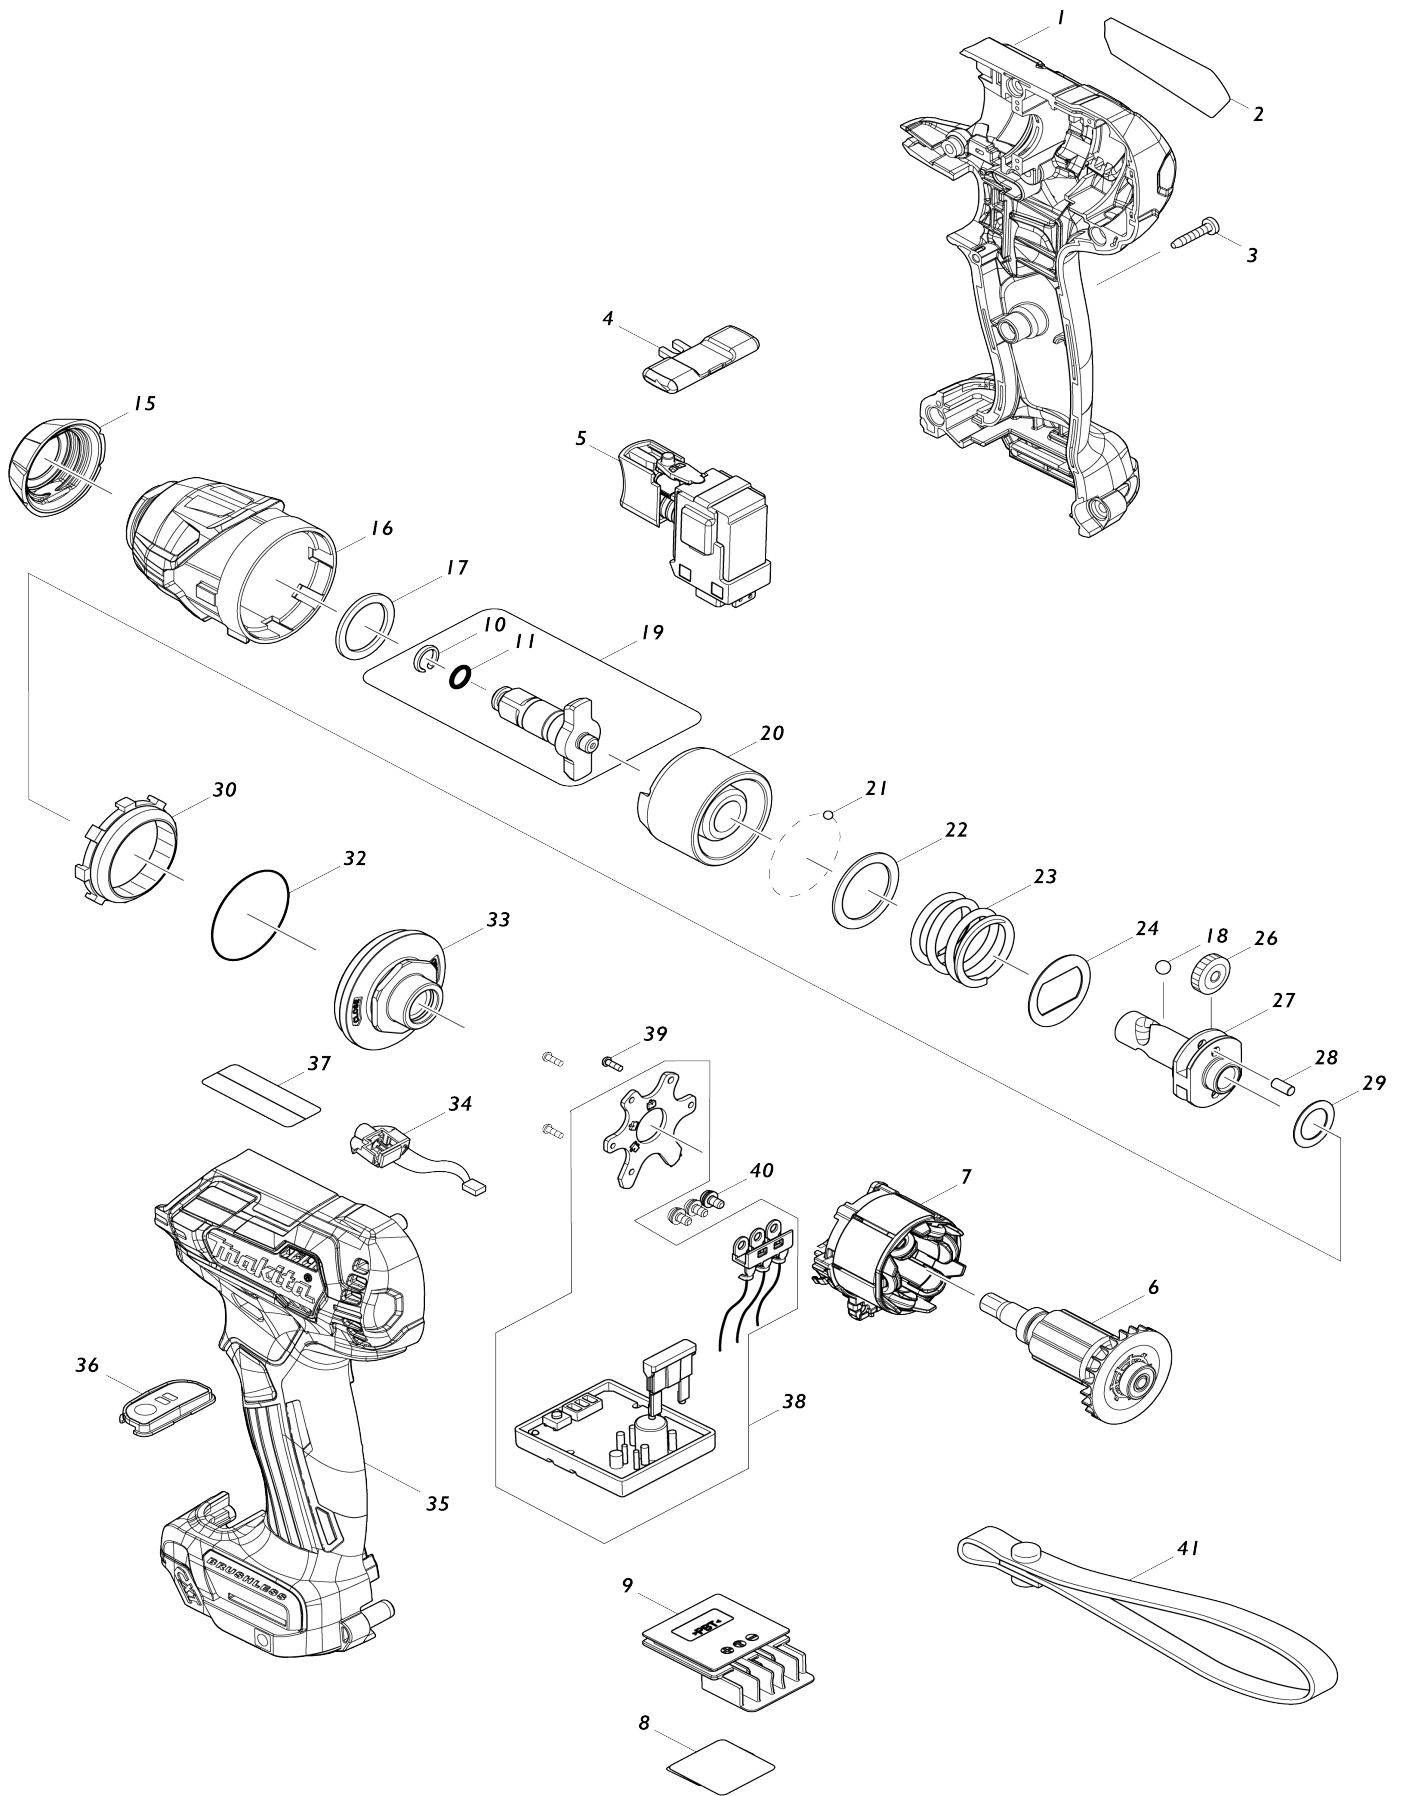

Model No.TW160D CORDLESS IMPACT WRENCH

A03	821661-1	PLASTIC CARRYING CASE		1		
C10	417724-5	LATCH		2		
A07	***DC10SB	DC10SB BATTERY CHARGER		1		
D10		COMPO-PARTS				
A08	197396-9	BATTERY BL1021B SET		2	*	
A08-1	197396-9	BATTERY BL1021B SET	O	2		
A09	456128-6	BATTERY COVER		1		

Please state Parts No. when your order.

Print Date 10/25/2023