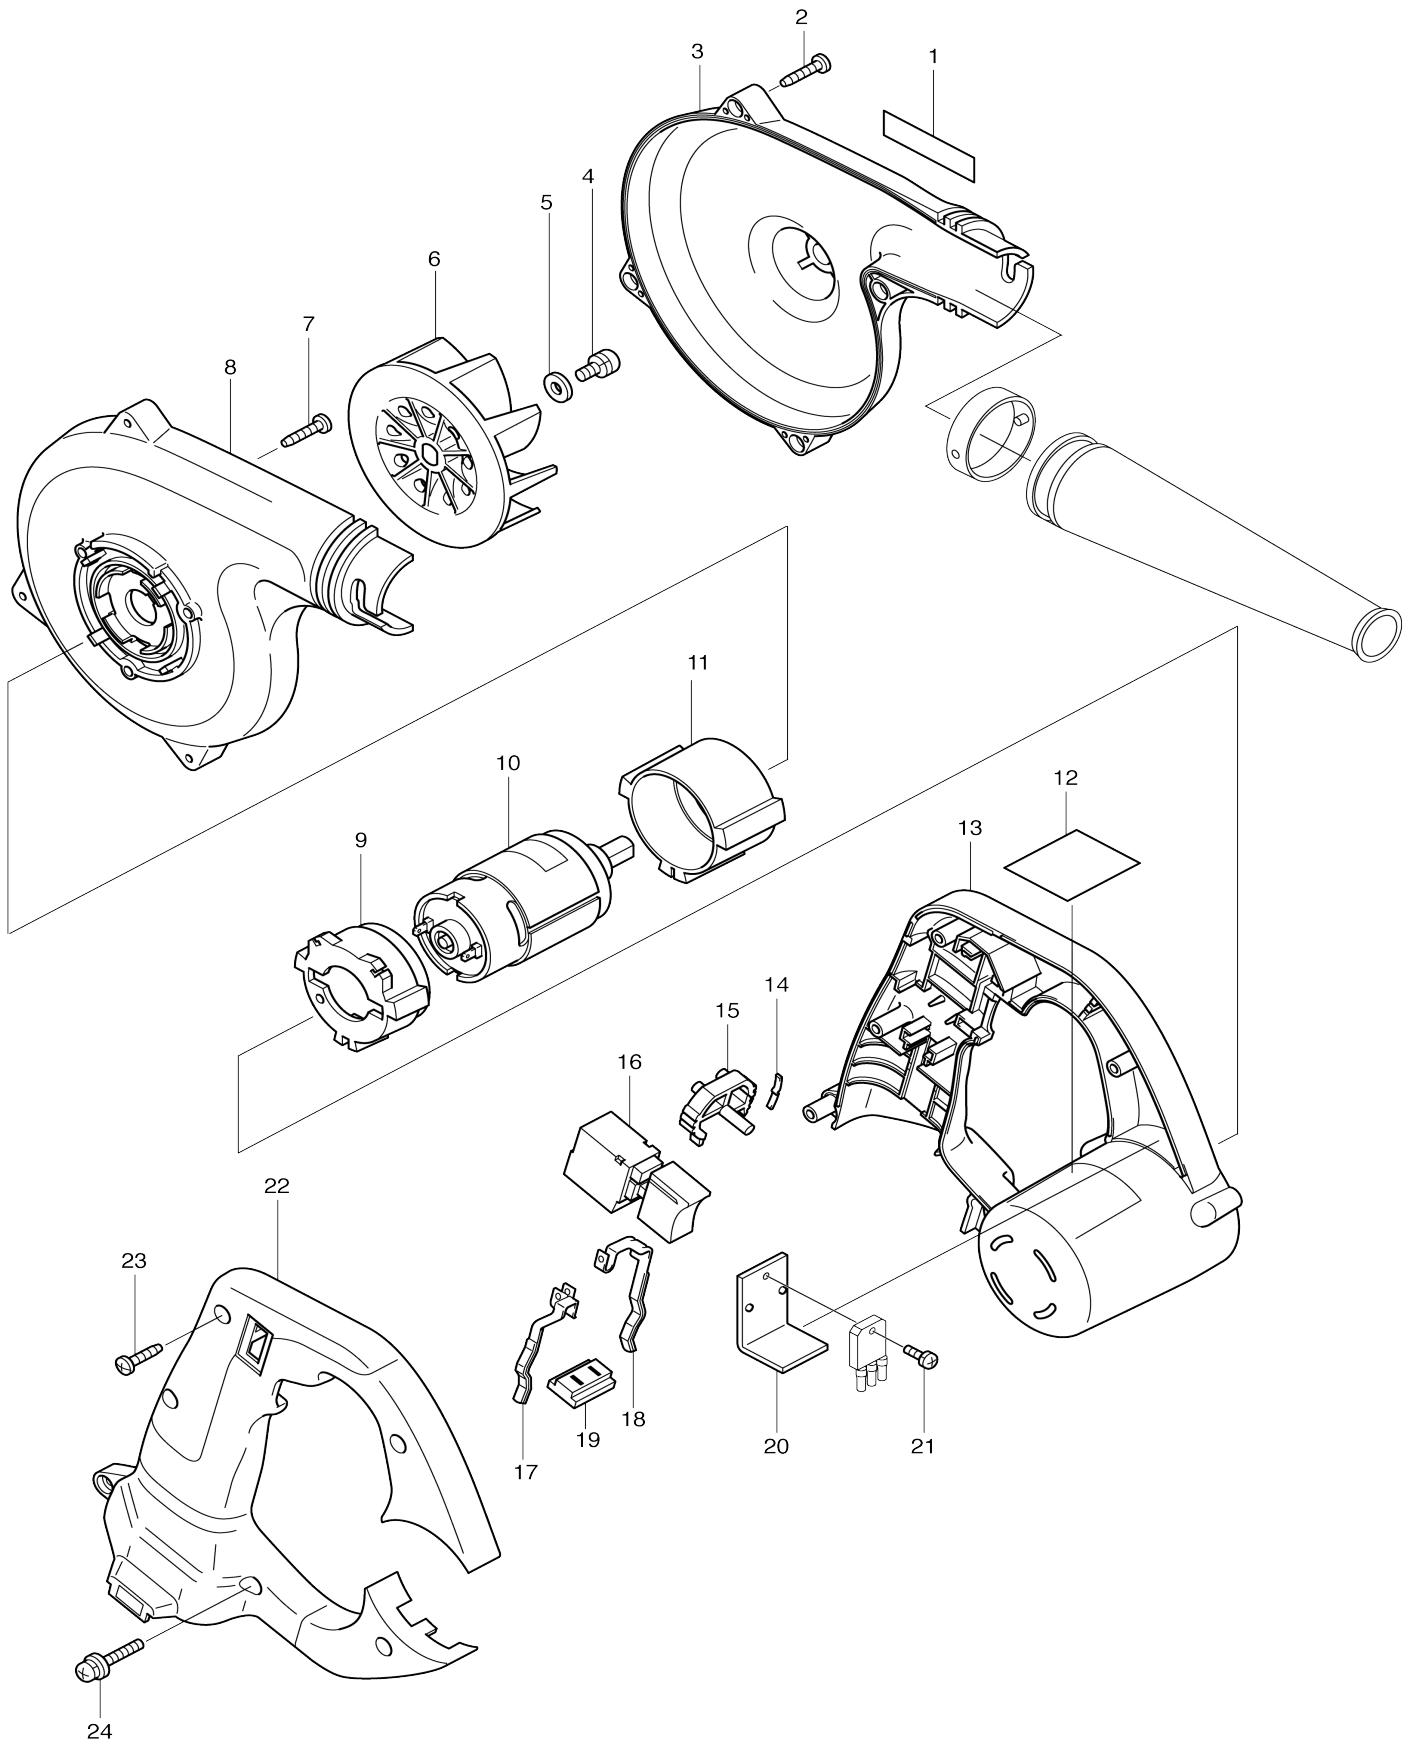

Model No.UB120D CORDLESS BLOWER 12V

Model No.UB120D CORDLESS BLOWER 12V

Item No.	Parts No.	Description	Interchangability	Q'ty	New/Old	Note1	Note2
001	819063-3	MAKITA LABEL		1			
002	265995-6	TAPPING SCREW 4X18		4			
003	183187-4	FAN HOUSING COMPLETE		1			
D10		INC. 8					
004	911201-4	PAN HEAD SCREW M5X8		1			
005	253194-2	FLAT WASHER 5		1			
006	240028-8	FAN 86		1			
007	265995-6	TAPPING SCREW 4X18		3			
008	183187-4	FAN HOUSING COMPLETE		1			
D10		INC. 3					
009	421714-2	MOTOR RUBBER RING B		1			
010	629745-7	DC MOTOR		1			
C10	323949-0	SPINDLE		1			
011	421713-4	MOTOR RUBBER RING A		1			
012	851841-5	NAME PLATE UB120D		1			
013	417062-5	MOTOR HOUSING		1			
014	232162-8	LEAF SPRING		1			
015	417066-7	DIAL 32		1			
016	651983-3	SWITCH C3LA-1A-B		1	*		
016-1	651983-3	SWITCH C3LA-1A-B	O	1			
017	654195-7	SPRING TERMINAL (PLUS)		1	*		
017-1	654196-5	SPRING TERMINAL (MINUS)	X	1			
018	654196-5	SPRING TERMINAL (MINUS)		1	*		
018-1	654195-7	SPRING TERMINAL (PLUS)	X	1			
019	687085-9	HOLDER		1			
020	689091-0	HEAT SINK		1			
021	911006-2	PAN HEAD SCREW M3X8		1			
022	417063-3	HANDLE COVER		1			
023	265995-6	TAPPING SCREW 4X18		5			
024	911143-2	PAN HEAD SCREW M4X22		1			
A01	343579-1	SET PLATE		1	*		
A02	132025-7	NOZZLE ASS'Y		1			
C10	414145-2	JOINT		1			
A03	414938-7	BATTERY COVER		1			
A04	192597-4	BATTERY 1222 SET		1			
A05	192698-8	BATTERY 1233 SET		1	*		
A05-1	193100-4	BATTERY 1234 SET	O	1	*		
A05-2	193100-4	BATTERY 1234 SET	O	1			
A05-1	192698-8	BATTERY 1233 SET	O	1			
A06	193100-4	BATTERY 1234 SET		1	*		
A06-1	193100-4	BATTERY 1234 SET	O	1			

Please state Parts No. when your order.

Print Date 23/10/2023