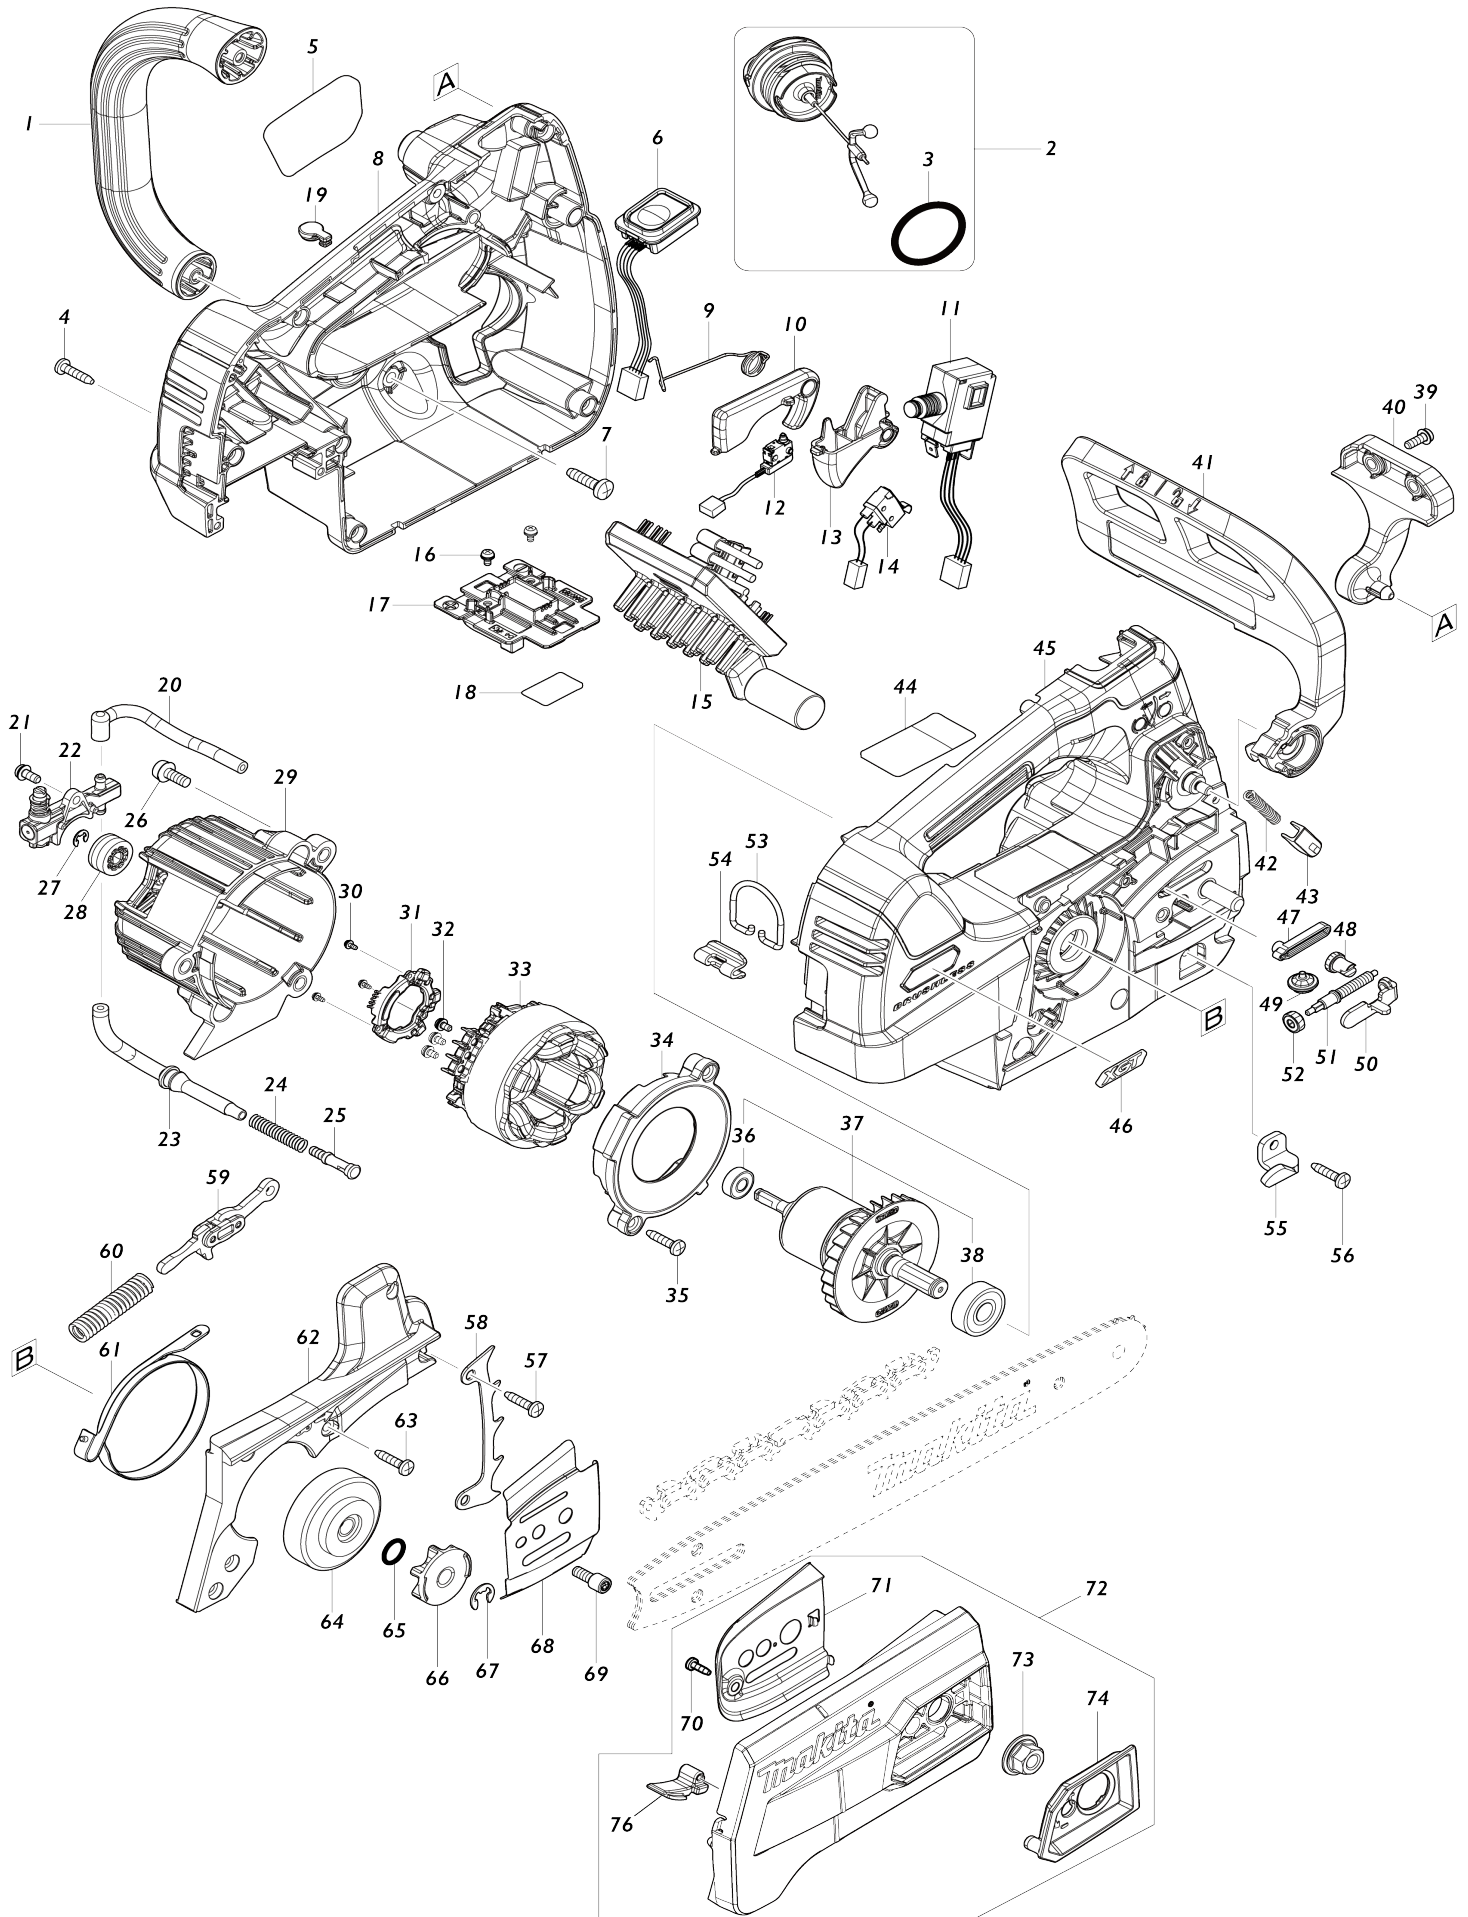

Model No. UC004G 350MM CORDLESS CHAIN SAW

Model No.UC004G 350MM CORDLESS CHAIN SAW

Item No.	Parts No.	Description	Interchangeability	Q'ty	New/Old	Note1	Note2
F01	199140-0	GUIDE RAIL 1000 SET		1			
F02	199141-8	GUIDE RAIL 1500 SET		1			
F03	194368-5	GUIDE RAIL 1400 SET		1			
F04	194925-9	GUIDE RAIL 1900 SET		1			
F05	194367-7	GUIDE RAIL 3000 SET		1			
F06	194416-0	SHEET 10000 SET		1			
F07	194417-8	RUBBER SHEET 10000 SET		1			
F08	194418-6	POSITION SHEET 1400 SET		1			
F09	194910-2	POSITION SHEET 1900 SET		1			
001	413979-0	FRONT HANDLE		1			
002	122A77-2	TANK CAP ASSEMBLY		1			
D10		INC. 3					
003	213080-9	O RING 29.5		1			
004	266326-2	TAPPING SCREW 4X18		8			
005	8041P4-0	UC004G MODEL NO. LABEL		1			
006	141G07-0	SWITCH CIRCUIT COMPLETE		1			
C10	810D46-0	SWITCH LABEL		1			
007	266420-0	TAPPING SCREW 5X20		2	*		
007-1	265C57-8	TAPPING SCREW 5X20	O	2			
008	183U56-5	HOUSING SET		1			
C10	263005-3	RUBBER PIN 6		2			
D10		INC. 19,45					
009	232713-7	TORSION SPRING 10		1			
010	413987-1	CATCH LEVER		1			
011	650011-1	SWITCH C3JR-4BM-PAND3		1			
012	632L49-0	SWITCH UNIT		1			
013	459282-5	SWITCH LEVER		1			
014	632L48-2	SWITCH UNIT		1			
015	620F70-5	CONTROLLER		1			
C10	688131-1	LINE FILTER		2	*		
016	652031-1	PAN HEAD SCREW M3X6		2			
017	632563-8	TERMINAL UNIT		1			
018	8110X5-1	UC004G SERIAL NO. LABEL		1			
019	422467-6	CAP		1			
020	422764-0	OIL TUBE 3-85		1			
021	911113-1	PAN HEAD SCREW M4X10 WITH WR		1			
022	142156-4	OIL PUMP COMPLETE		1			
023	422765-8	OIL TUBE 3-109		1			
024	231975-4	SPRING		1			
025	452666-6	NIPPLE		1			
026	911218-7	PAN HEAD SCREW M5X14		3			
027	961011-9	STOP RING E-4		1			
028	226884-0	WORM GEAR		1			
029	413904-1	MOTOR HOUSING		1			
030	652093-9	PAN HEAD SCREW M2X5		3	*		
030-1	652119-7	PAN HEAD SCREW M2X6	O	3			
031	620F73-9	SENSOR UNIT		1			