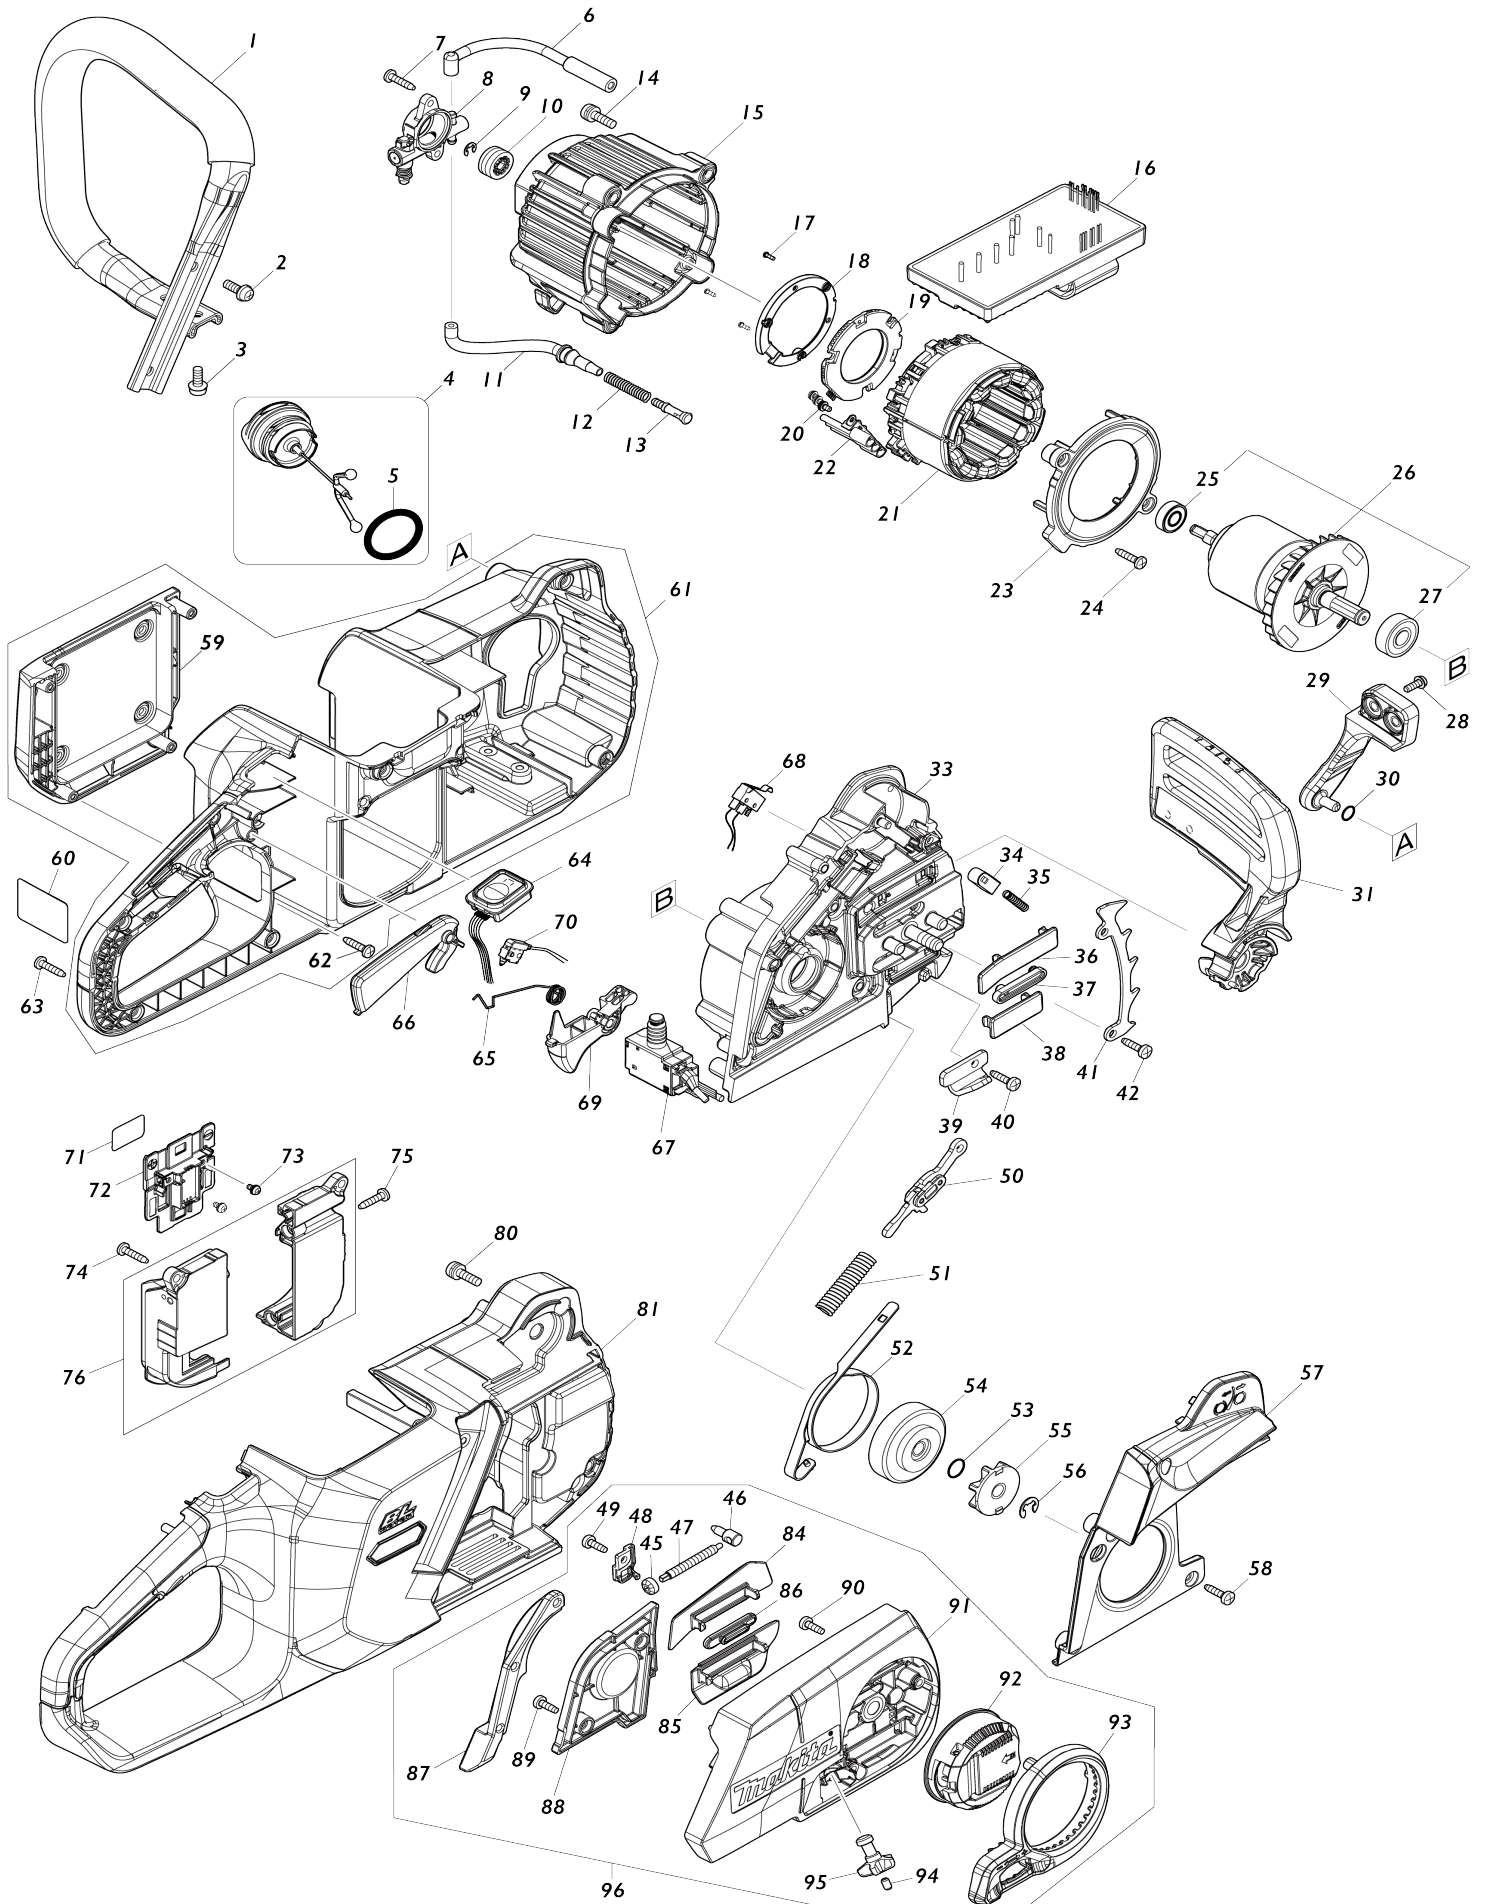

Model No. UC016G 400MM CORDLESS CHAIN SAW

Model No.UC016G 400MM CORDLESS CHAIN SAW

Item No.	Parts No.	Description	Interchangability	Q'ty	New/Old	Note1	Note2
F01	199140-0	GUIDE RAIL 1000 SET		1			
F02	199141-8	GUIDE RAIL 1500 SET		1			
F03	194368-5	GUIDE RAIL 1400 SET		1			
F04	194925-9	GUIDE RAIL 1900 SET		1			
F05	194367-7	GUIDE RAIL 3000 SET		1			
F06	194416-0	SHEET 10000 SET		1			
F07	194417-8	RUBBER SHEET 10000 SET		1			
F08	194418-6	POSITION SHEET 1400 SET		1			
F09	194910-2	POSITION SHEET 1900 SET		1			
001	327932-9	FRONT HANDLE		1			
002	911218-7	PAN HEAD SCREW M5X14		2			
003	911218-7	PAN HEAD SCREW M5X14		2			
004	122A77-2	TANK CAP ASSEMBLY		1			
D10		INC. 5					
005	213080-9	O RING 29.5		1			
006	422835-3	OIL TUBE 3-117		1			
007	266326-2	TAPPING SCREW 4X18		2			
008	142857-4	OIL PUMP COMPLETE		1			
009	961011-9	STOP RING E-4		1			
010	226884-0	WORM GEAR		1			
011	422836-1	OIL TUBE 3-108		1			
012	231975-4	SPRING		1			
013	452666-6	NIPPLE		1			
014	911228-4	PAN HEAD SCREW M5X18		3			
015	413C89-1	MOTOR HOUSING		1			
016	620H71-5	CONTROLLER		1			
017	266490-9	TAPPING SCREW PT 2X6		3			
018	687B69-9	STOPPER		1			
019	620H75-7	CONTROLLER B		1			
020	652031-1	PAN HEAD SCREW M3X6		3			
021	629B00-9	STATOR		1			
022	632T19-7	LEAD UNIT		1			
023	413C90-6	BAFFLE PLATE		1			
024	266326-2	TAPPING SCREW 4X18		2			
025	210016-9	BALL BEARING 698ZZ		1			
026	519732-3	ROTOR ASS'Y		1			
D10		INC. 25,27					
027	210059-1	BALL BEARING 6000DDW		1			
028	911118-1	PAN HEAD SCREW M4X12		2			
029	413C92-2	FRONT HAND GUARD RETAINER		1			
030	213594-8	O RING 7		1			
031	141J69-6	FRONT HAND GUARD COMPLETE		1			
C10	8050E6-6	CAUTION LABEL		1			
033	136612-4	HOUSING BASE ASSEMBLY		1			
C10	263002-9	RUBBER PIN 4		1			
034	313398-9	HAND GUARD GUIDE		1			
035	234210-9	COMPRESSION SPRING 3		1			