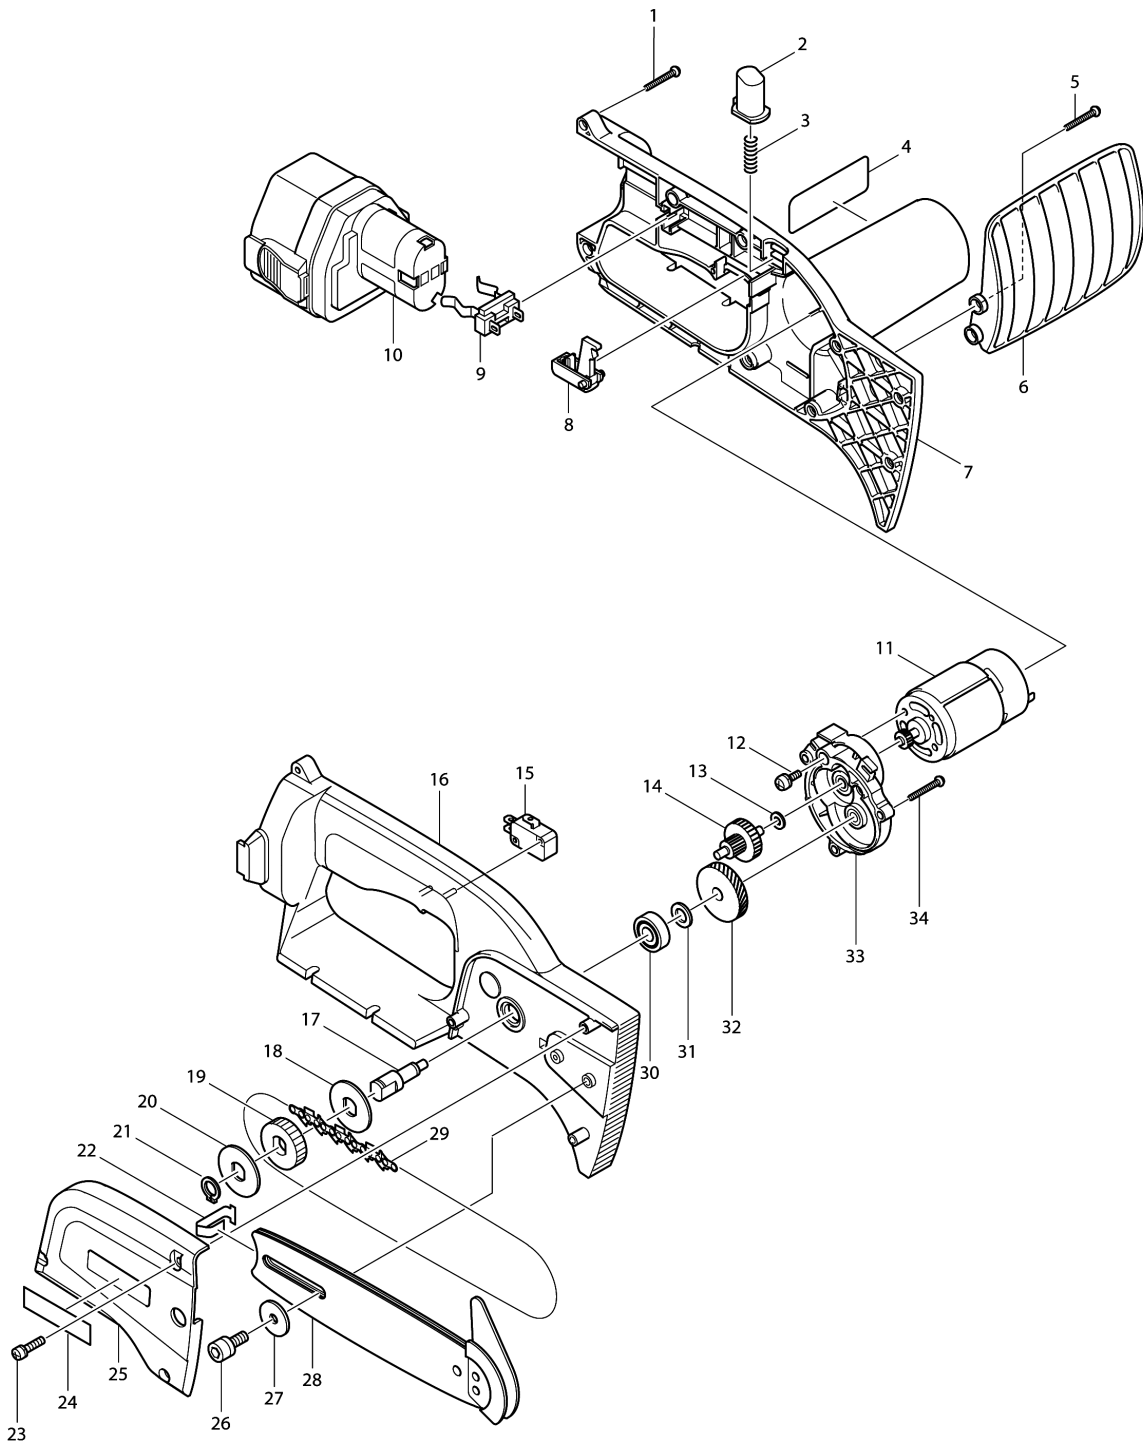

Model No.UC120D CORDLESS CHAIN SAW 115MM

Model No.UC120D CORDLESS CHAIN SAW 115MM

Item	Parts No.	Description	I/C	Qty	New/Old	Opt. 1	Opt. 2	Note
001	265995-6	TAPPING SCREW 4X18		9				
002	416308-6	LOCK OFF BUTTON		1				
003	233194-8	COMPRESSION SPRING 4		1				
004	858719-3	NAME PLATE UC120D		1	*			
004-1	858994-1	UC120D NAME PLATE	<	1				
005	265995-6	TAPPING SCREW 4X18		2				
006A_	152678-6	FRONT HAND GUARD COMPLETE		1				
C10	817383-9	CAUTION LABEL		1				
007	182923-5	HOUSING SET		1				
D10		INC. 16						
008-1	416840-0	SWITCH LEVER	X	1				
009-1	643918-8	BATTERY HOLDER	O	1				
010C_	193100-4	BATTERY 1234 SET		1	*			
010C1	193100-4	BATTERY 1234 SET	O	1				
011	629715-6	DC MOTOR		1				
C10	221882-9	SPUR GEAR 15		1				
012	911113-1	PAN HEAD SCREW M4X10 WITH WR		2				
013	253811-4	FLAT WASHER 5		1				
014	226131-9	GEAR COMPLETE 9-46		1				
015	651942-7	SWITCH V15-1A6-IN		1				
016	182923-5	HOUSING SET		1				
D10		INC. 7						
017	322954-4	SPINDLE		1				
018	267729-3	LOCK WASHER 12		1				
019	221504-1	SPROCKET 9		1				
020	267729-3	LOCK WASHER 12		1				
021	961052-5	RETAINING RING S-12		1				
022	232170-9	LEAF SPRING		1				
023	911148-2	PAN HEAD SCREW M4X25		3				
024	819063-3	MAKITA LABEL		1				
025	416306-0	SPROCKET COVER		1				
026	922321-9	HEX. SOCKET HEAD BOLT M6X16		1				
027	267173-4	FLAT WASHER 6		1				
028	158045-3	GUIDE BAR COMPLETE		1	*			
028-1	158476-6	GUIDE BAR 4.5 COMPLETE	O	1	*			
C10	168450-6	GUIDE BAR 4.5		1	*			
028-2	158476-6	GUIDE BAR 4.5 COMPLETE	O	1				
C10	168450-6	GUIDE BAR 4.5		1				
029	791284-8	CHAIN BLADE		1	*			
029-1	191G95-7	SAW CHAIN 4.5 SET	O	1				
030	211031-6	BALL BEARING 608LLB		1				
031	253215-0	FLAT WASHER 8		1				
032	226478-1	HELICAL GEAR 44		1				
033	159982-4	GEAR HOUSING COMPLETE		1				

Please order the parts with part number.

Print Date 23/10/2023