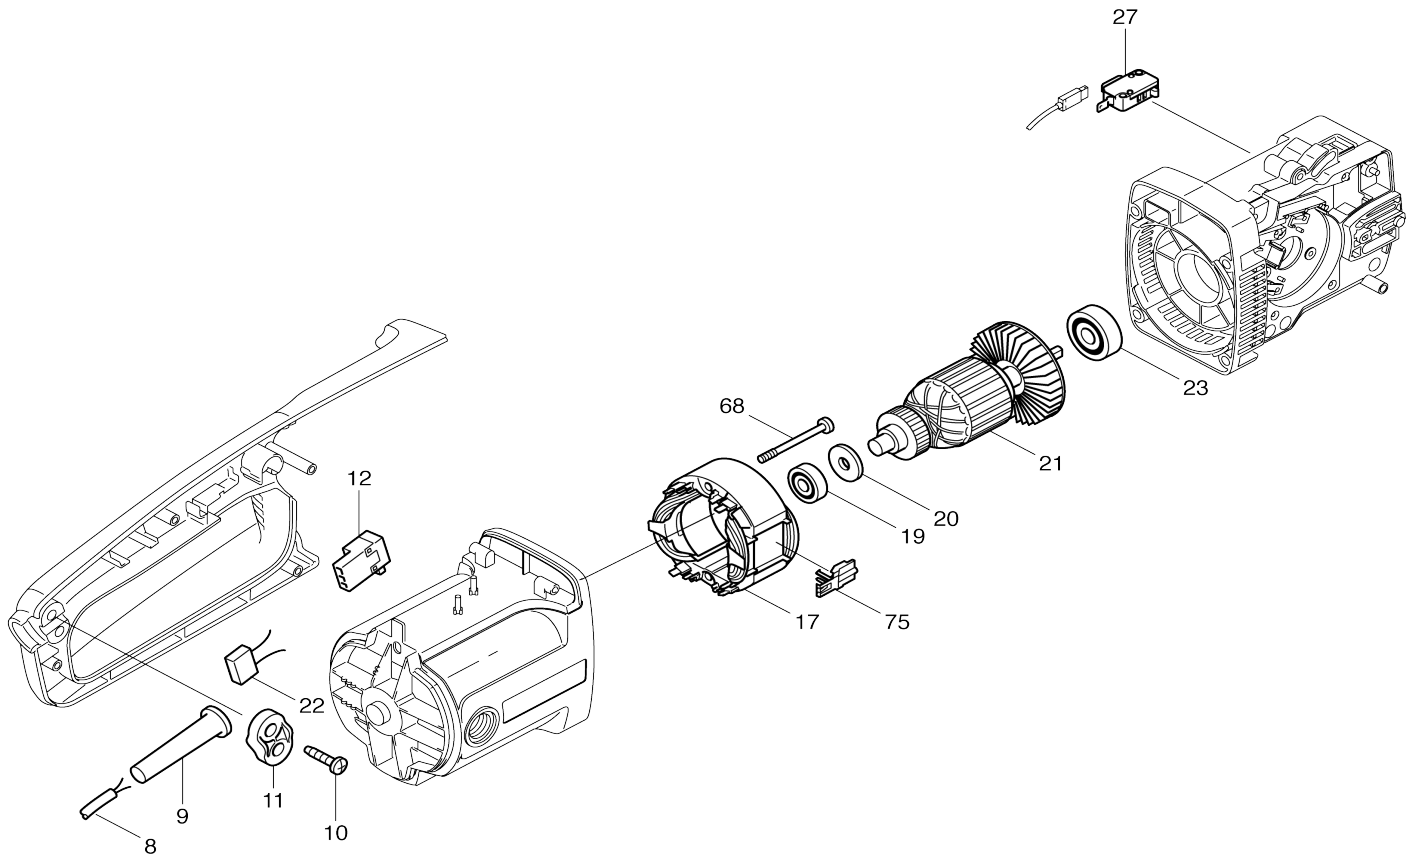

Model No. UC3001A CHAIN SAW 300MM

Model No. UC3001A CHAIN SAW 300MM

Model No. UC3001A CHAIN SAW 300MM

Model No.UC3001A CHAIN SAW 300MM

Model No.UC3001A CHAIN SAW 300MM

Item No.	Parts No.	Description	Interchangability	Q'ty	New/Old	Note1	Note2
001	970802420	COVERF.CARBON BRUSH		2			
002	957802410	CARBON BRUSH(2PCS.)		2			
003	980114348	LABEL		1			
004	970311380	CABLE,BRACK		1			
005	225111660	MOTOR CASE		1			
006	913540185	SCREW 4X18		6			
007	225310660	HANDLE CPL.		1			
C10	980114400	LABEL		1			
D10		INC. 16					
008	970102110	CABLE WITH PLUG		1			
009	225152010	BREAK PROTECTION		1	*		
009-1	682540-6	CORD GUARD 9.3-90	O	1			
010	913540185	SCREW 4X18		1			
011	225152050	TRACTIN RELIEF,YELLOW		1			
012	975001190	PUSH BUTTON		1	*		
012-1	651923-1	SWITCH TG70B	O	1			
013	225145010	SPRING		1			
014	225144010	LOCKING BUTTON		1	*		
014-1	416178-3	LOCK-OFF BUTTON	O	1			
015	225271010	POWER SWITCH		1			
016	225310660	HANDLE CPL.		1			
C10	980114400	LABEL		1			
D10		INC. 7					
017	970802270	STATOR ASSY. 220-240V		1			
C10	970311310	CABLE,BLACK		1			
C20	970311330	CABLE,YELLOW		1			
C30	970311370	CABLE,WHITE		2			
018	225118010	AIR GUIDE PLATE		1			
019	960102094	BALL BEARING 629ZZR		1	*		
019-1	211057-8	BALL BEARING 629ZZ	O	1			
020	970802610	DISTANCE PIECE		1			
021	970802350	ROTOR ASSY 220-240V		1			
D10		INC. 19,20,23					
022	970109810	CAPACITOR		1			
023	960103126	BALL BEARING 6301RRS		1	*		
023-1	211111-8	BALL BEARING 6301LLB	O	1			
024	225222010	PINION		1	*		
024-1	226743-8	STRAIGHT BEVEL GEAR 14	O	1			
025	225212010	COVER		1			
026	913540185	SCREW 4X18		1			
027	970001200	SWITCH		1			
028	205114201	TANK PLUG CPL.		1	*		
C10	963100080	GASKET		1	*		
028-1	205114204	TANK PLUG CPL.	O	1			
C10	963100080	GASKET		1			
029	225211021	GEAR HOUSING LEFT		1	*		
029-1	416171-7	GEAR HOUSING	O	1			