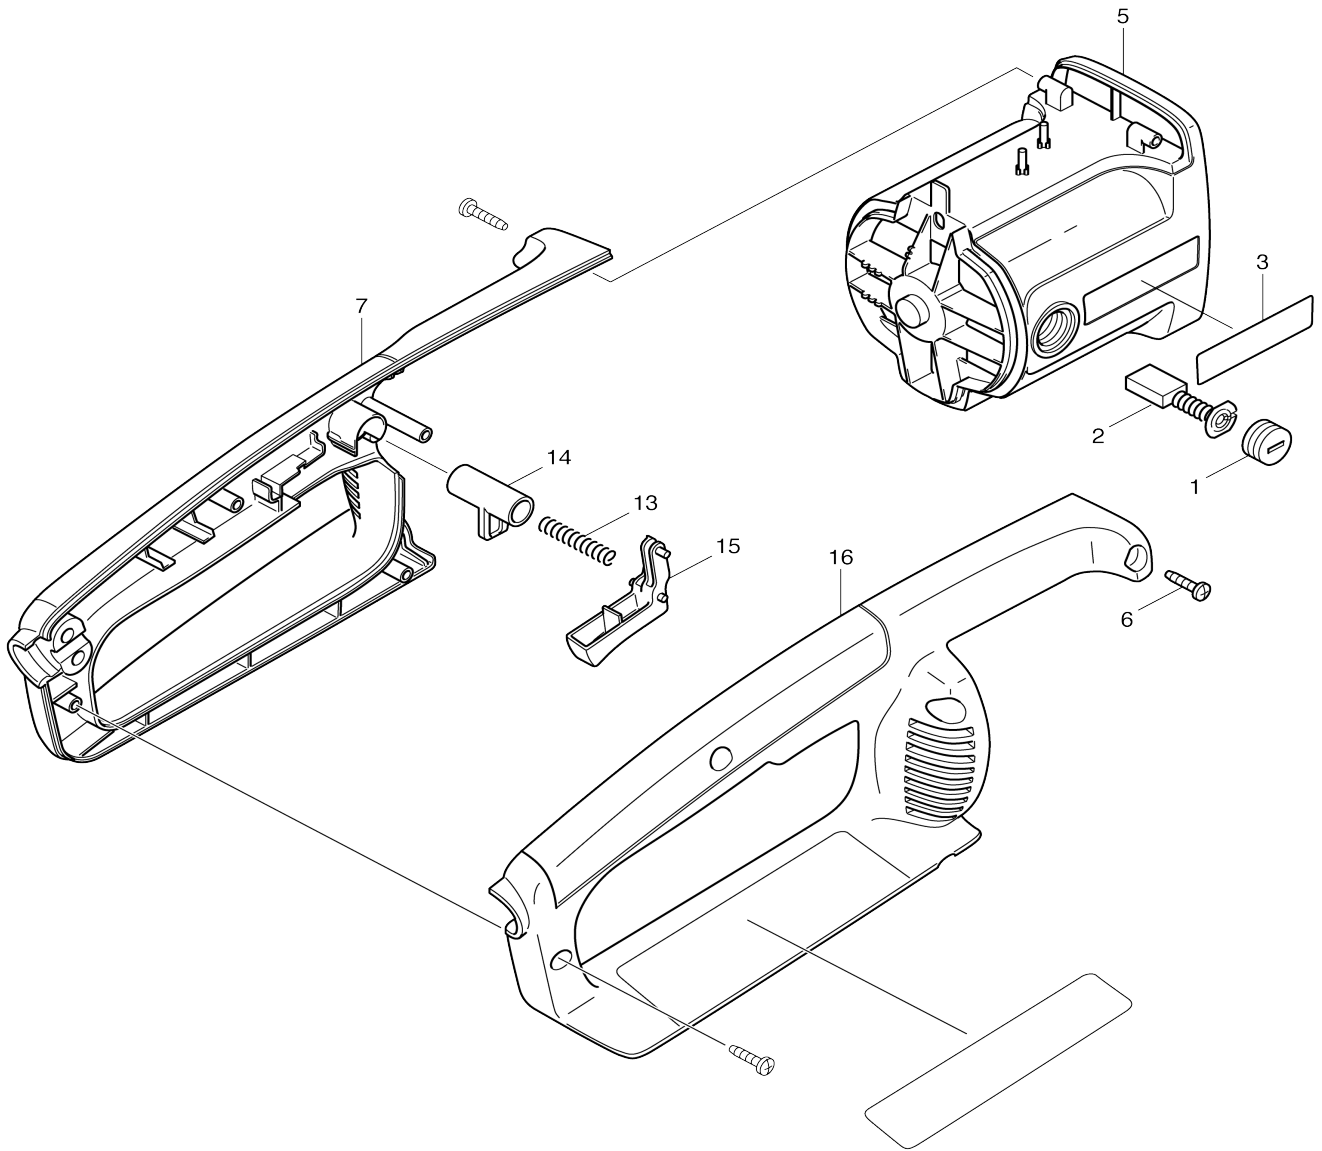

Model No. UC3001A CHAIN SAW 300MM

Model No. UC3001A CHAIN SAW 300MM

Model No. UC3001A CHAIN SAW 300MM

Model No.UC3001A CHAIN SAW 300MM

Model No.UC3001A CHAIN SAW 300MM

Item No.	Parts No.	Description	Interchangability	Q'ty	New/Old	Note1	Note2
001	970802420	COVERF.CARBON BRUSH		2			
002	957802410	CARBON BRUSH(2PCS.)		2			
003	980114348	LABEL		1			
004	970311380	CABLE,BRACK		1			
005	225111660	MOTOR CASE		1			
006	913540185	SCREW 4X18		6			
007	225310660	HANDLE CPL.		1			
C10	980114400	LABEL		1			
D10		INC. 16					
008	970102110	CABLE WITH PLUG		1			
009	225152010	BREAK PROTECTION		1	*		
009-1	682540-6	CORD GUARD 9.3-90	O	1			
010	913540185	SCREW 4X18		1			
011	225152050	TRACTIN RELIEF,YELLOW		1			
012	975001190	PUSH BUTTON		1	*		
012-1	651923-1	SWITCH TG70B	O	1			
013	225145010	SPRING		1			
014	225144010	LOCKING BUTTON		1	*		
014-1	416178-3	LOCK-OFF BUTTON	O	1			
015	225271010	POWER SWITCH		1			
016	225310660	HANDLE CPL.		1			
C10	980114400	LABEL		1			
D10		INC. 7					
017	970802270	STATOR ASSY. 220-240V		1			
C10	970311310	CABLE,BLACK		1			
C20	970311330	CABLE,YELLOW		1			
C30	970311370	CABLE,WHITE		2			
018	225118010	AIR GUIDE PLATE		1			
019	960102094	BALL BEARING 629ZZR		1	*		
019-1	211057-8	BALL BEARING 629ZZ	O	1			
020	970802610	DISTANCE PIECE		1			
021	970802350	ROTOR ASSY 220-240V		1			
D10		INC. 19,20,23					
022	970109810	CAPACITOR		1			
023	960103126	BALL BEARING 6301RRS		1	*		
023-1	211111-8	BALL BEARING 6301LLB	O	1			
024	225222010	PINION		1	*		
024-1	226743-8	STRAIGHT BEVEL GEAR 14	O	1			
025	225212010	COVER		1			
026	913540185	SCREW 4X18		1			
027	970001200	SWITCH		1			
028	205114201	TANK PLUG CPL.		1	*		
C10	963100080	GASKET		1	*		
028-1	205114204	TANK PLUG CPL.	O	1			
C10	963100080	GASKET		1			
029	225211021	GEAR HOUSING LEFT		1	*		
029-1	416171-7	GEAR HOUSING	O	1			