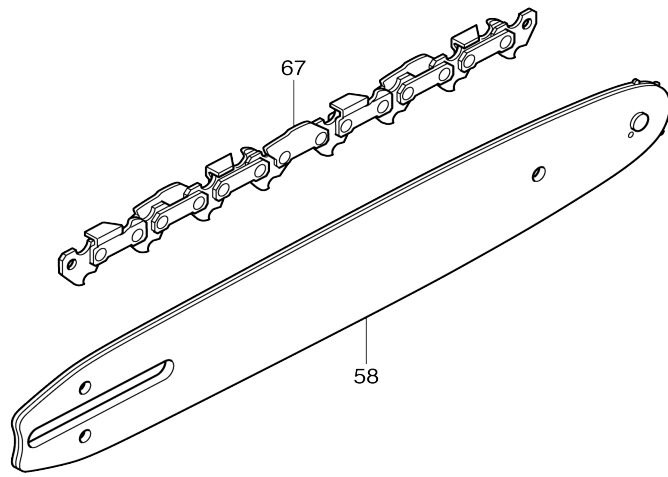

Model No. UC3001A CHAIN SAW 300MM

Model No. UC3001A CHAIN SAW 300MM

Model No. UC3001A CHAIN SAW 300MM

Model No.UC3001A CHAIN SAW 300MM

Model No.UC3001A CHAIN SAW 300MM

Item No.	Parts No.	Description	Interchangability	Q'ty	New/Old	Note1	Note2
001	970802420	COVERF.CARBON BRUSH		2			
002	957802410	CARBON BRUSH(2PCS.)		2			
003	980114348	LABEL		1			
004	970311380	CABLE,BRACK		1			
005	225111660	MOTOR CASE		1			
006	913540185	SCREW 4X18		6			
007	225310660	HANDLE CPL.		1			
C10	980114400	LABEL		1			
D10		INC. 16					
008	970102110	CABLE WITH PLUG		1			
009	225152010	BREAK PROTECTION		1	*		
009-1	682540-6	CORD GUARD 9.3-90	O	1			
010	913540185	SCREW 4X18		1			
011	225152050	TRACTIN RELIEF,YELLOW		1			
012	975001190	PUSH BUTTON		1	*		
012-1	651923-1	SWITCH TG70B	O	1			
013	225145010	SPRING		1			
014	225144010	LOCKING BUTTON		1	*		
014-1	416178-3	LOCK-OFF BUTTON	O	1			
015	225271010	POWER SWITCH		1			
016	225310660	HANDLE CPL.		1			
C10	980114400	LABEL		1			
D10		INC. 7					
017	970802270	STATOR ASSY. 220-240V		1			
C10	970311310	CABLE,BLACK		1			
C20	970311330	CABLE,YELLOW		1			
C30	970311370	CABLE,WHITE		2			
018	225118010	AIR GUIDE PLATE		1			
019	960102094	BALL BEARING 629ZZR		1	*		
019-1	211057-8	BALL BEARING 629ZZ	O	1			
020	970802610	DISTANCE PIECE		1			
021	970802350	ROTOR ASSY 220-240V		1			
D10		INC. 19,20,23					
022	970109810	CAPACITOR		1			
023	960103126	BALL BEARING 6301RRS		1	*		
023-1	211111-8	BALL BEARING 6301LLB	O	1			
024	225222010	PINION		1	*		
024-1	226743-8	STRAIGHT BEVEL GEAR 14	O	1			
025	225212010	COVER		1			
026	913540185	SCREW 4X18		1			
027	970001200	SWITCH		1			
028	205114201	TANK PLUG CPL.		1	*		
C10	963100080	GASKET		1	*		
028-1	205114204	TANK PLUG CPL.	O	1			
C10	963100080	GASKET		1			
029	225211021	GEAR HOUSING LEFT		1	*		
029-1	416171-7	GEAR HOUSING	O	1			