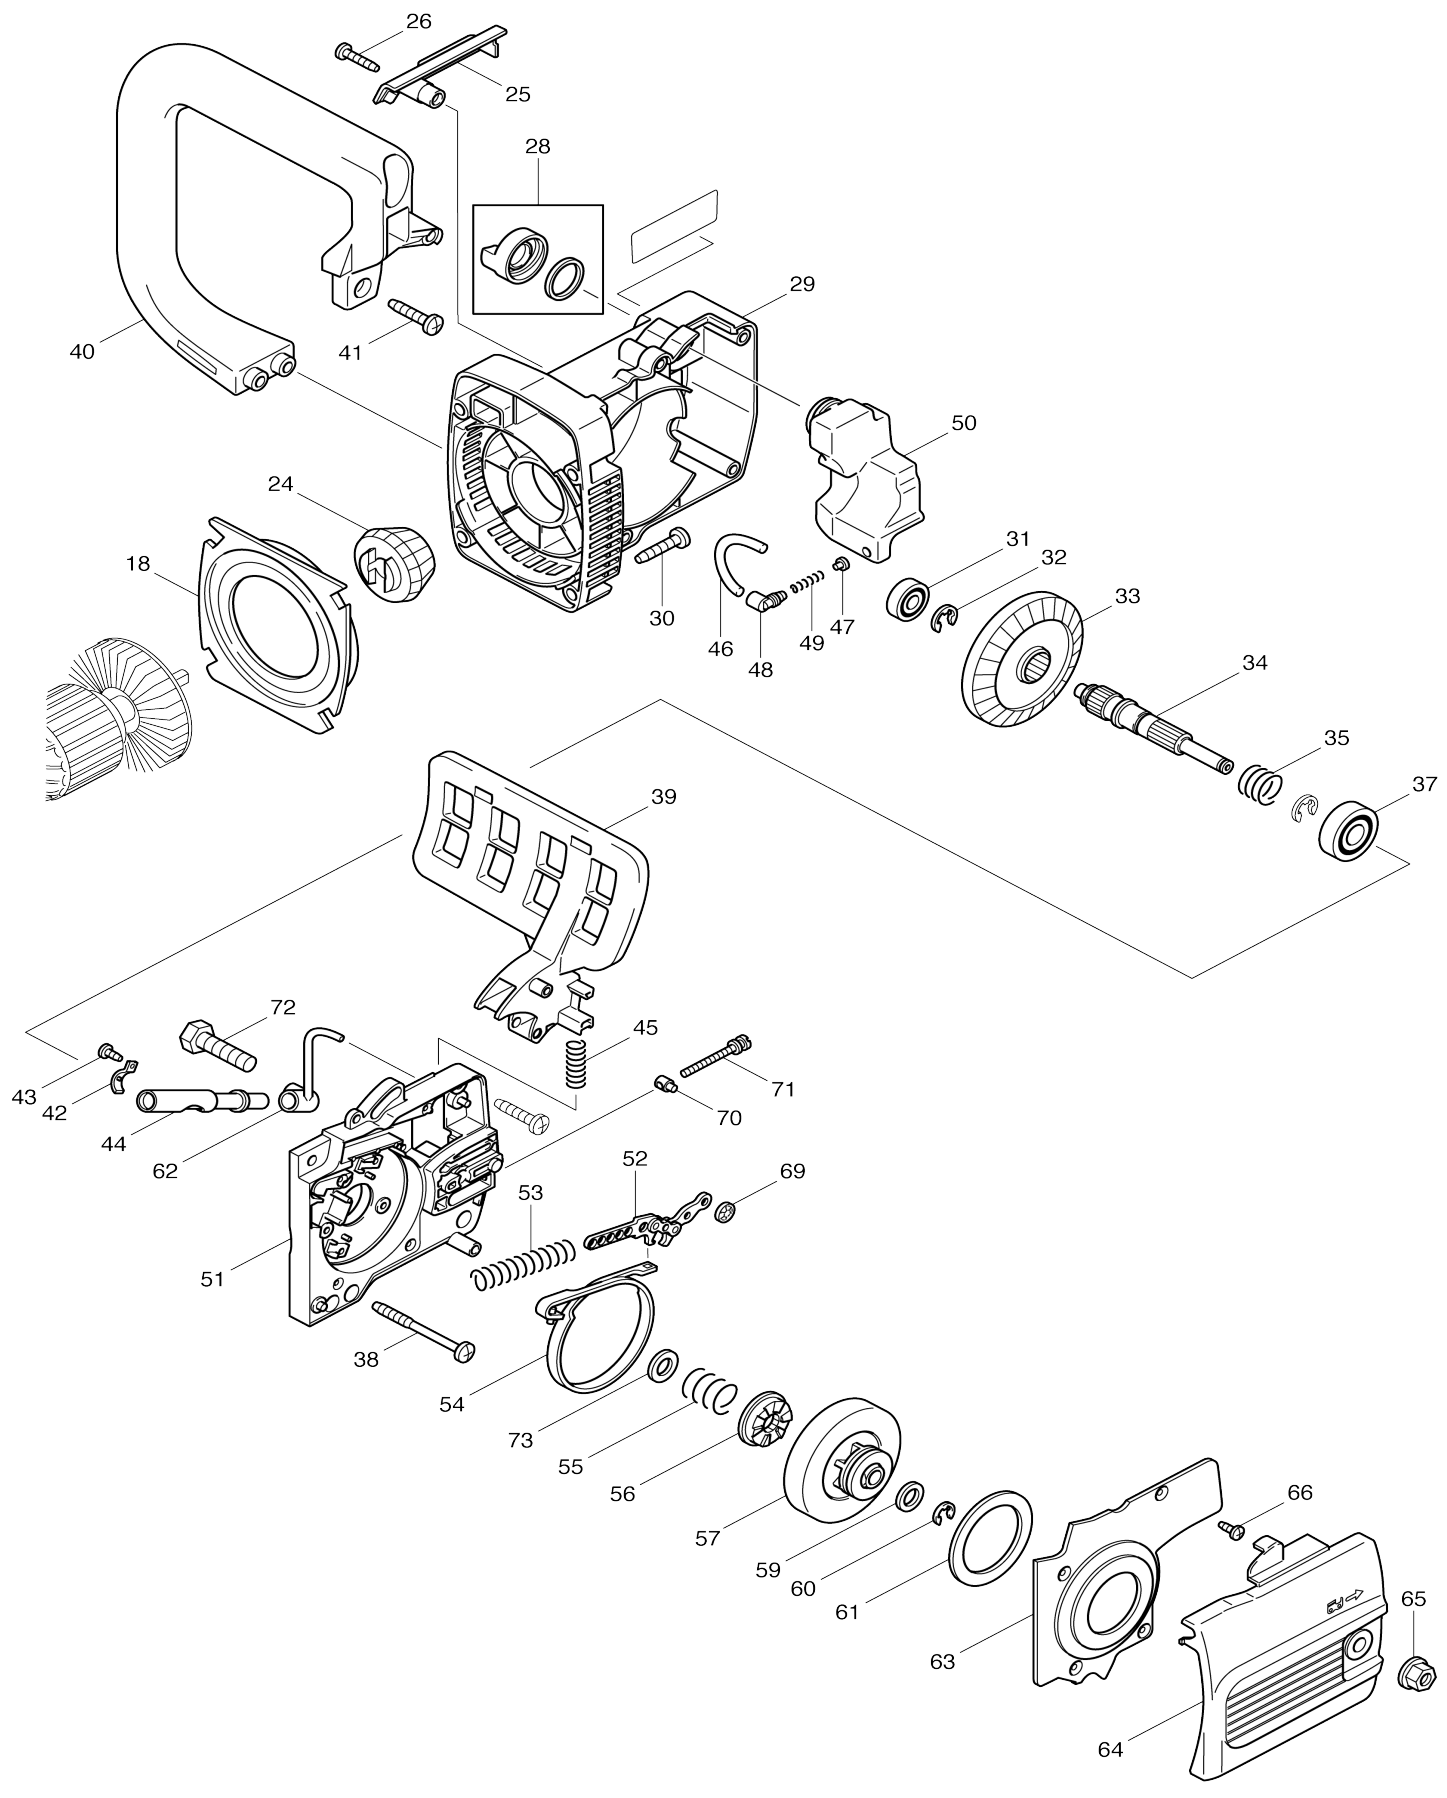

Model No. UC3001A CHAIN SAW 300MM

Model No. UC3001A CHAIN SAW 300MM

Model No. UC3001A CHAIN SAW 300MM

Model No.UC3001A CHAIN SAW 300MM

Model No.UC3001A CHAIN SAW 300MM

Item No.	Parts No.	Description	Interchangability	Q'ty	New/Old	Note1	Note2
001	970802420	COVERF.CARBON BRUSH		2			
002	957802410	CARBON BRUSH(2PCS.)		2			
003	980114348	LABEL		1			
004	970311380	CABLE,BRACK		1			
005	225111660	MOTOR CASE		1			
006	913540185	SCREW 4X18		6			
007	225310660	HANDLE CPL.		1			
C10	980114400	LABEL		1			
D10		INC. 16					
008	970102110	CABLE WITH PLUG		1			
009	225152010	BREAK PROTECTION		1	*		
009-1	682540-6	CORD GUARD 9.3-90	O	1			
010	913540185	SCREW 4X18		1			
011	225152050	TRACTIN RELIEF,YELLOW		1			
012	975001190	PUSH BUTTON		1	*		
012-1	651923-1	SWITCH TG70B	O	1			
013	225145010	SPRING		1			
014	225144010	LOCKING BUTTON		1	*		
014-1	416178-3	LOCK-OFF BUTTON	O	1			
015	225271010	POWER SWITCH		1			
016	225310660	HANDLE CPL.		1			
C10	980114400	LABEL		1			
D10		INC. 7					
017	970802270	STATOR ASSY. 220-240V		1			
C10	970311310	CABLE,BLACK		1			
C20	970311330	CABLE,YELLOW		1			
C30	970311370	CABLE,WHITE		2			
018	225118010	AIR GUIDE PLATE		1			
019	960102094	BALL BEARING 629ZZR		1	*		
019-1	211057-8	BALL BEARING 629ZZ	O	1			
020	970802610	DISTANCE PIECE		1			
021	970802350	ROTOR ASSY 220-240V		1			
D10		INC. 19,20,23					
022	970109810	CAPACITOR		1			
023	960103126	BALL BEARING 6301RRS		1	*		
023-1	211111-8	BALL BEARING 6301LLB	O	1			
024	225222010	PINION		1	*		
024-1	226743-8	STRAIGHT BEVEL GEAR 14	O	1			
025	225212010	COVER		1			
026	913540185	SCREW 4X18		1			
027	970001200	SWITCH		1			
028	205114201	TANK PLUG CPL.		1	*		
C10	963100080	GASKET		1	*		
028-1	205114204	TANK PLUG CPL.	O	1			
C10	963100080	GASKET		1			
029	225211021	GEAR HOUSING LEFT		1	*		
029-1	416171-7	GEAR HOUSING	O	1			