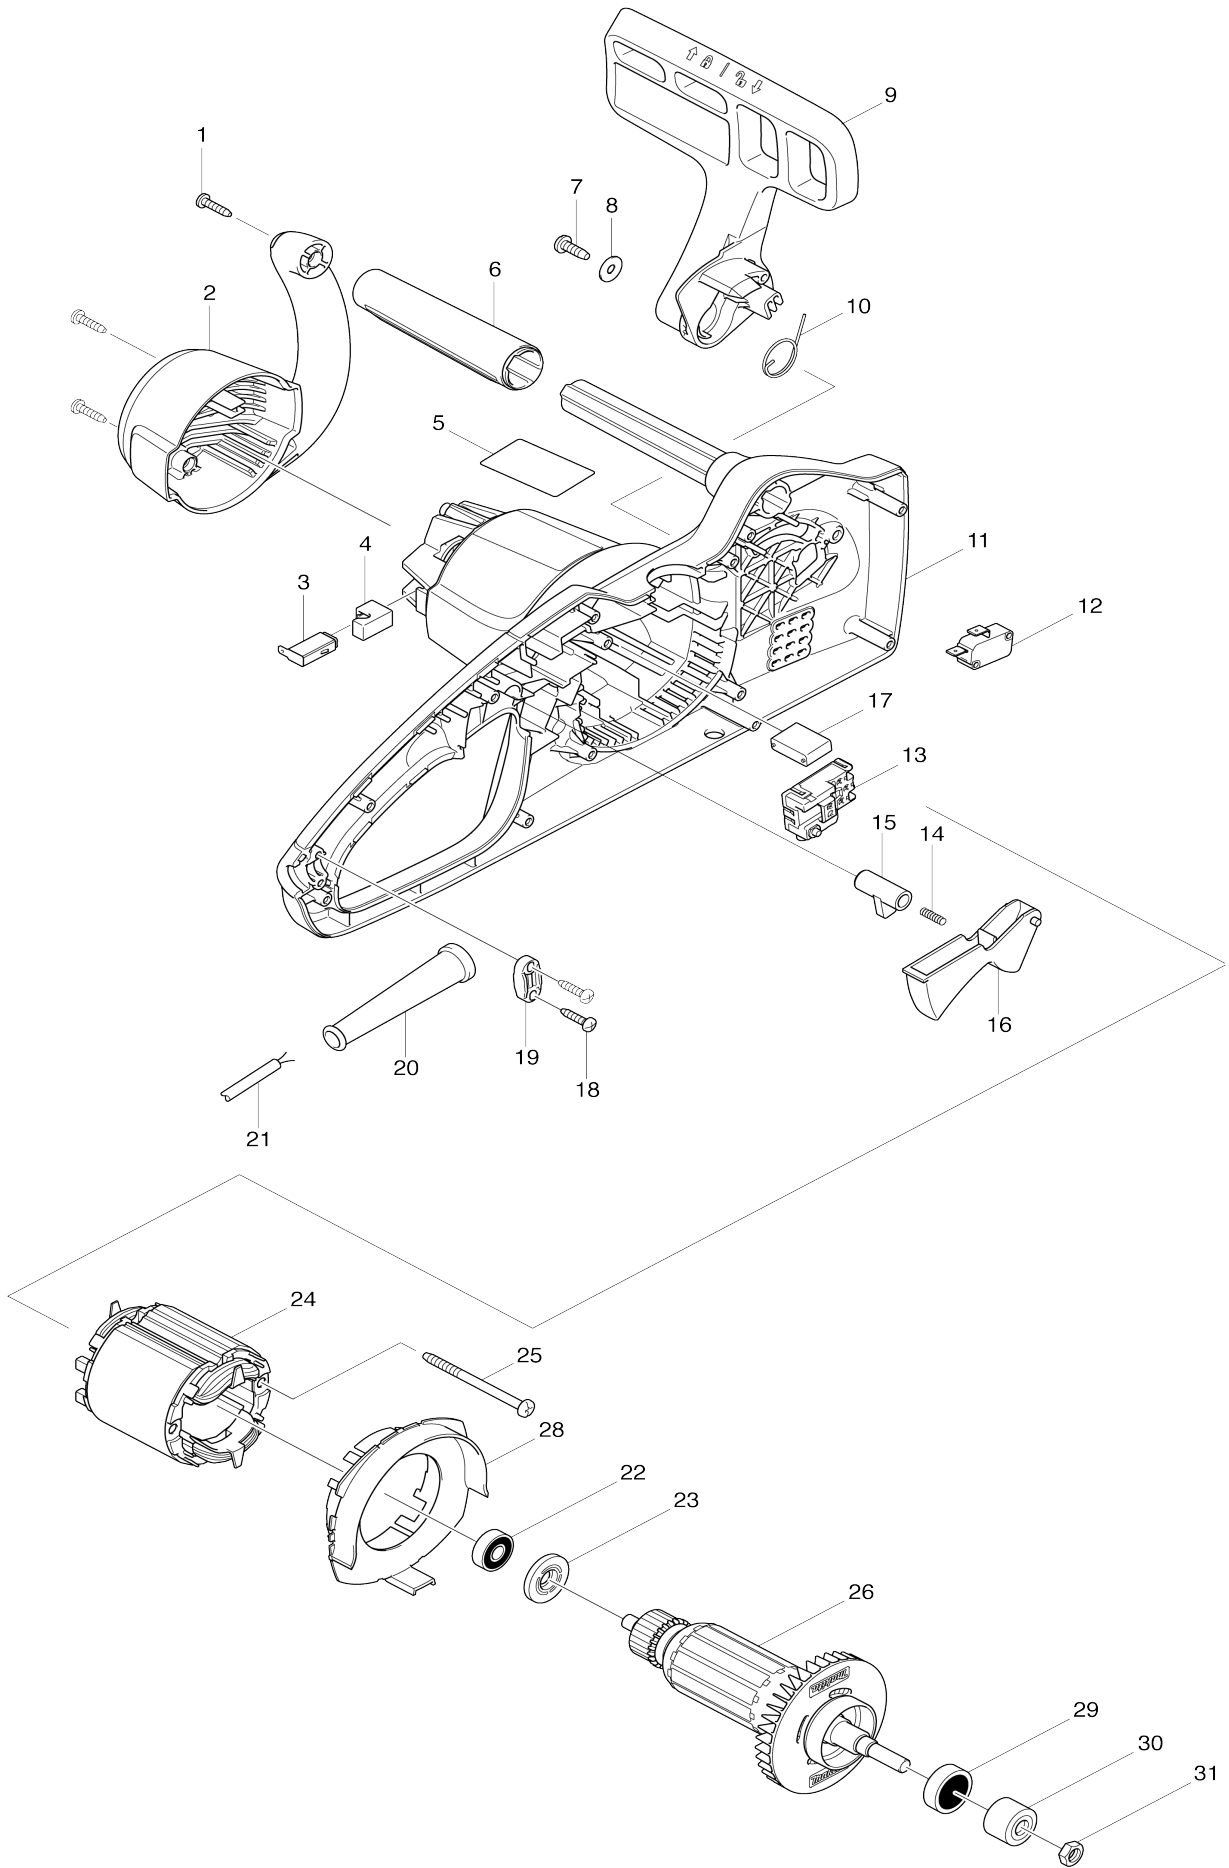

# Model No. UC3041A 300MM ELECTRIC CHAIN SAW

# Model No. UC3041A 300MM ELECTRIC CHAIN SAW

Model No.UC3041A 300MM ELECTRIC CHAIN SAW

Item No.	Parts No.	Description	Interchangeability	Q'ty	New/Old	Note1	Note2
001	266326-2	TAPPING SCREW 4X18		3			
002	454725-2	REAR COVER		1			
003	191972-1	CARBON BRUSH CB-132		1			
004	682211-5	RUBBER SLEEVE		2			
005	815A73-4	UC3041A NAME PLATE		1			
006	424600-6	FRONT GRIP		1			
007	266388-0	TAPPING SCREW 5X16		1	*		
007-1	265D74-4	TAPPING SCREW 5X16	O	1			
008	253807-5	FLAT WASHER 5		1			
009	142279-8	FRONT HAND GUARD COMPLETE		1			
C10	802K54-7	INDICATION LABEL		1			
010	231640-5	TORSION SPRING 20		1			
011	187869-0	HOUSING SET		1			
C10	802G51-9	CAUTION LABEL		1			
D10		INC. 62					
012	650577-1	SWITCH SD-006-BB2AA-AA		1			
013	650716-3	SWITCH TGC31B		1			
014	233173-6	COMPRESSION SPRING 4		1	*		
014-1	233194-8	COMPRESSION SPRING 4	O	1			
015	416178-3	LOCK-OFF BUTTON		1	*		
015-1	413B17-0	LOCK OFF BUTTON	<	1			
016	455185-1	SWITCH LEVER		1			
017	645149-5	NOISE SUPPRESSOR		1			
018	266326-2	TAPPING SCREW 4X18		2			
019	687124-5	STRAIN RELIEF		1			
020	682540-6	CORD GUARD 9.3-90		1			
021	665876-8	POWER SUPPLY CORD 1.0-2-0.6		1			
022	210029-0	BALL BEARING 608ZZ		1			
023	681644-1	INSULATION WASHER		1			
024	594538-0	FIELD ASS'Y 220-240V		1	*		
C10	654069-2	RECEPTACLE		2	*		
C20	654208-4	RECEPTACLE		1	*		
024-1	593869-4	FIELD ASS'Y 220-240V	O	1	*		
C10	654069-2	RECEPTACLE		2	*		
C20	654208-4	RECEPTACLE		1	*		
024-2	590103-3	FIELD ASS'Y 220-240V	O	1	*		
C10	654086-2	RECEPTACLE		2	*		
C20	654199-9	RECEPTACLE		1	*		
024-3	593869-4	FIELD ASS'Y 220-240V	O	1			
C10	654069-2	RECEPTACLE		2			
C20	654208-4	RECEPTACLE		1			
025	266389-8	TAPPING SCREW 5X70		2	*		
025-1	265D35-4	TAPPING SCREW 5X70	O	2			
026	513893-1	ARMATURE ASS'Y 220-240V		1	*		
D10		INC. 22,23,29					
026-1	511A83-6	ARMATURE ASS'Y 220-240V	S	1			
D10		INC. 22,23,29					