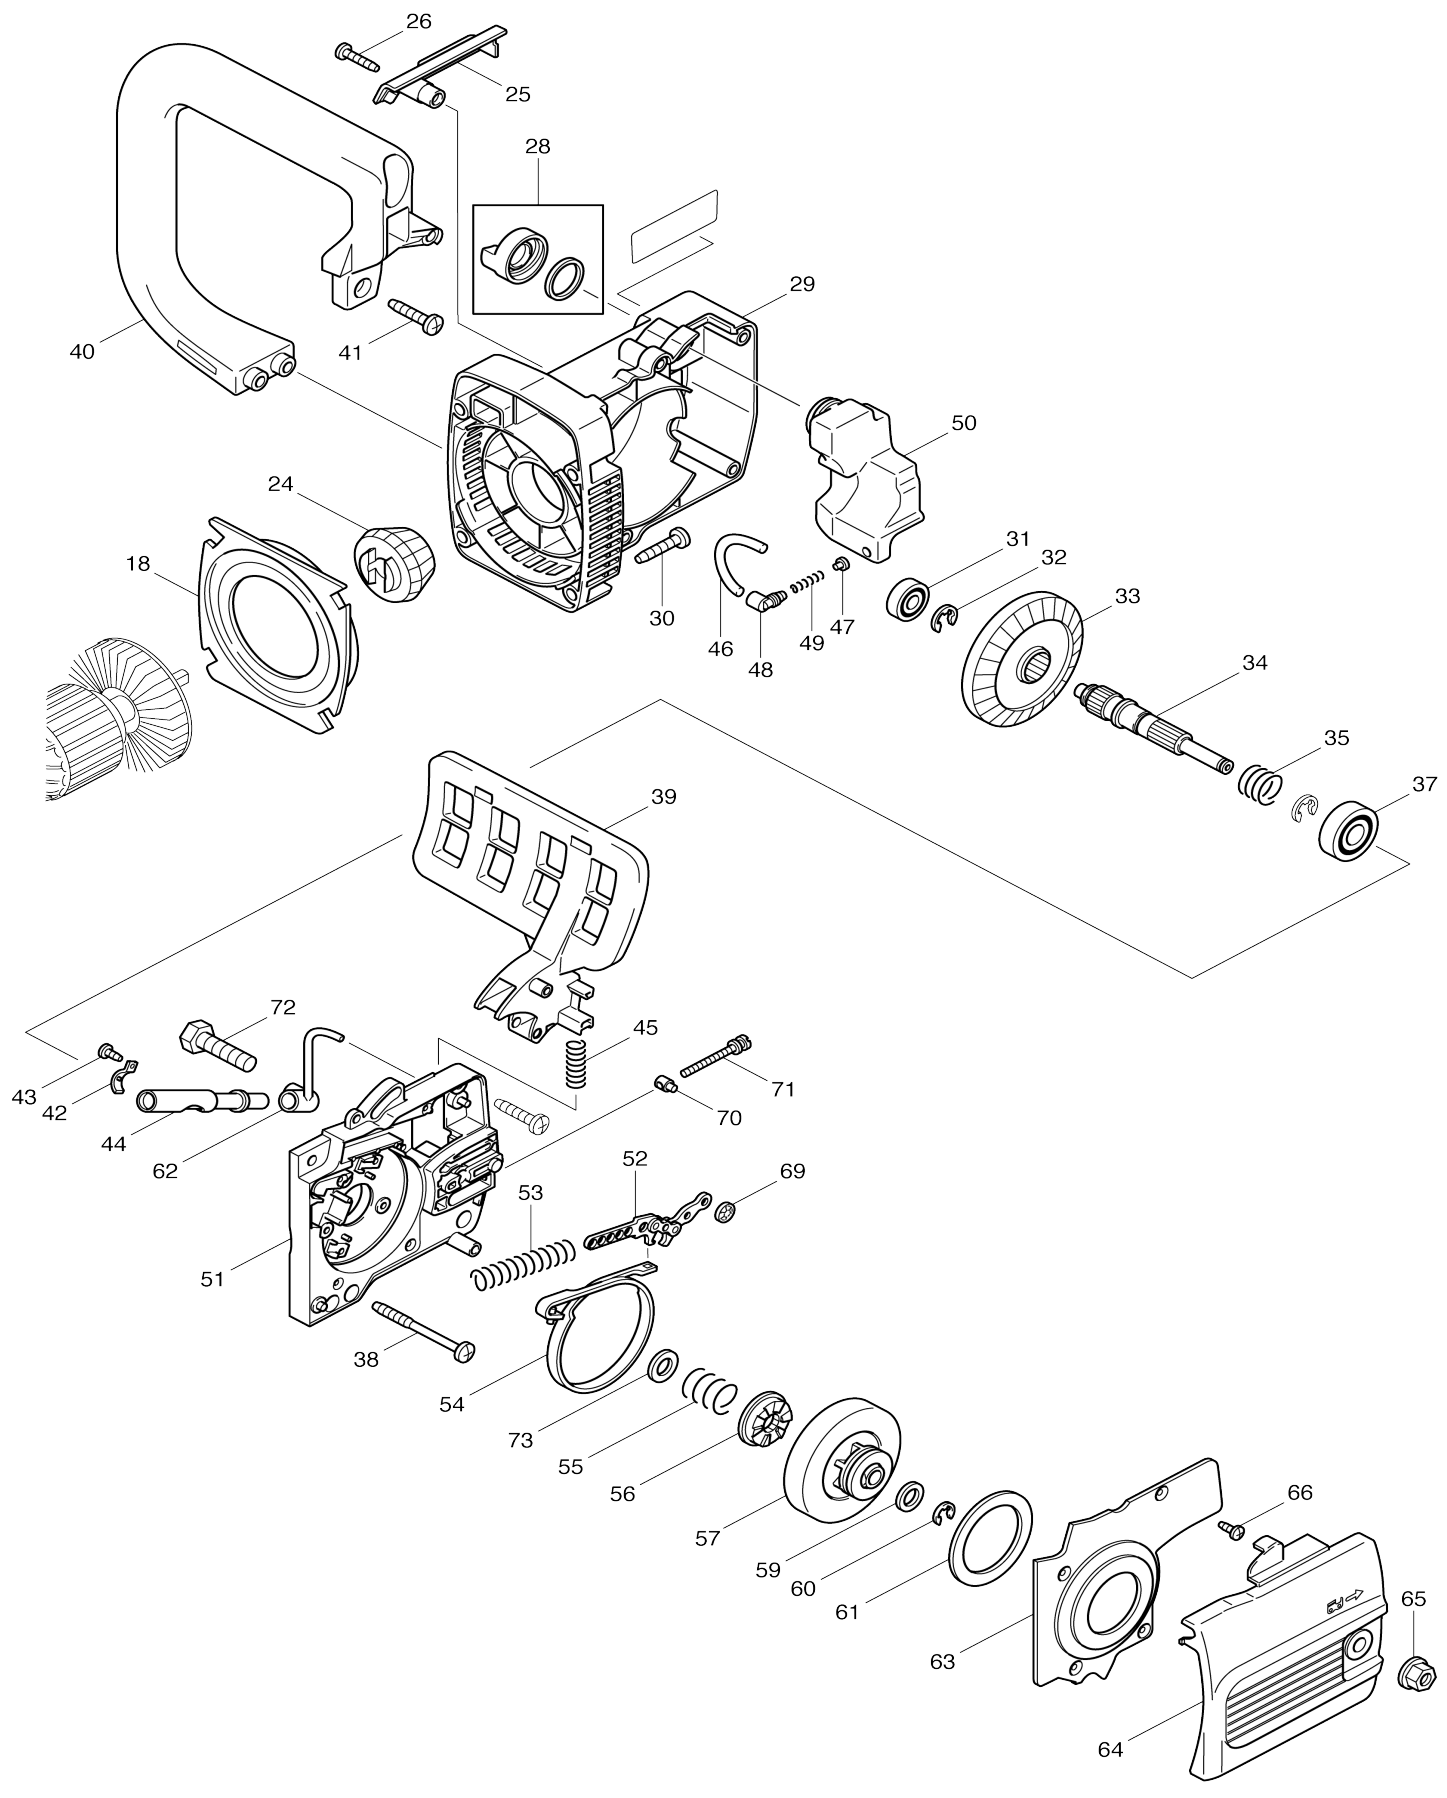

Model No. UC3501A CHAIN SAW

Model No. UC3501A CHAIN SAW

Model No. UC3501A CHAIN SAW

Model No. UC3501A CHAIN SAW

Model No.UC3501A CHAIN SAW

Item No.	Parts No.	Description	Interchangability	Q'ty	New/Old	Note1	Note2
001	970802420	COVERF.CARBON BRUSH		2			
002	957802410	CARBON BRUSH(2PCS.)		2			
003	980114348	LABEL		1			
004	970311380	CABLE,BRACK		1			
005	225111660	MOTOR CASE		1			
006	913540185	SCREW 4X18		6			
007	225310660	HANDLE CPL.		1			
C10	980114400	LABEL		1			
D10		INC. 16					
008	970102110	CABLE WITH PLUG		1			
009	225152010	BREAK PROTECTION		1	*		
009-1	682540-6	CORD GUARD 9.3-90	O	1			
010	913540185	SCREW 4X18		1			
011	225152050	TRACTIN RELIEF,YELLOW		1			
012	975001190	PUSH BUTTON		1	*		
012-1	651923-1	SWITCH TG70B	O	1			
013	225145010	SPRING		1			
014	225144010	LOCKING BUTTON		1	*		
014-1	416178-3	LOCK-OFF BUTTON	O	1			
015	225271010	POWER SWITCH		1			
016	225310660	HANDLE CPL.		1			
C10	980114400	LABEL		1			
D10		INC. 7					
017	970802270	STATOR ASSY. 220-240V		1			
C10	970311310	CABLE,BLACK		1			
C20	970311330	CABLE,YELLOW		1			
C30	970311370	CABLE,WHITE		2			
018	225118010	AIR GUIDE PLATE		1			
019	960102094	BALL BEARING 629ZZR		1	*		
019-1	211057-8	BALL BEARING 629ZZ	O	1			
020	970802610	DISTANCE PIECE		1			
021	970802350	ROTOR ASSY 220-240V		1			
D10		INC. 19,20,23					
022	970109810	CAPACITOR		1			
023	960103126	BALL BEARING 6301RRS		1	*		
023-1	211111-8	BALL BEARING 6301LLB	O	1			
024	225222010	PINION		1	*		
024-1	226743-8	STRAIGHT BEVEL GEAR 14	O	1			
025	225212010	COVER		1			
026	913540185	SCREW 4X18		1			
027	970001200	SWITCH		1			
028	205114201	TANK PLUG CPL.		1	*		
C10	963100080	GASKET		1	*		
028-1	205114204	TANK PLUG CPL.	O	1			
C10	963100080	GASKET		1			
029	225211021	GEAR HOUSING LEFT		1	*		
029-1	416171-7	GEAR HOUSING	O	1			