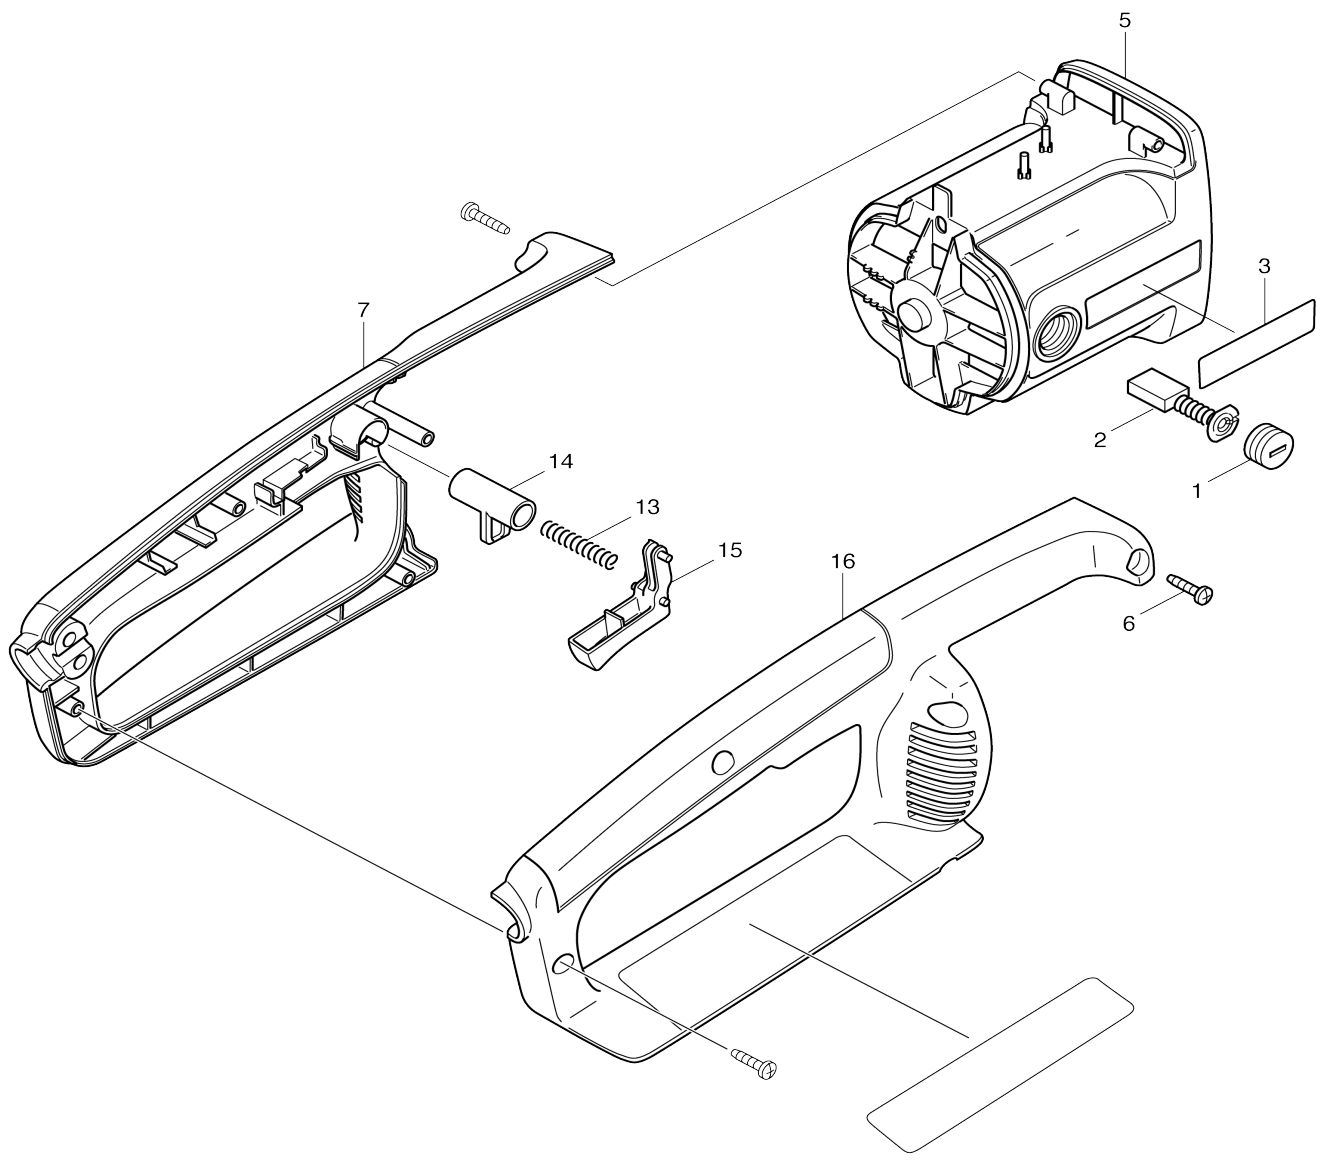

Model No. UC3501A CHAIN SAW

Model No. UC3501A CHAIN SAW

Model No. UC3501A CHAIN SAW

Model No. UC3501A CHAIN SAW

Model No.UC3501A CHAIN SAW

Item No.	Parts No.	Description	Interchangability	Q'ty	New/Old	Note1	Note2
001	970802420	COVERF.CARBON BRUSH		2			
002	957802410	CARBON BRUSH(2PCS.)		2			
003	980114348	LABEL		1			
004	970311380	CABLE,BRACK		1			
005	225111660	MOTOR CASE		1			
006	913540185	SCREW 4X18		6			
007	225310660	HANDLE CPL.		1			
C10	980114400	LABEL		1			
D10		INC. 16					
008	970102110	CABLE WITH PLUG		1			
009	225152010	BREAK PROTECTION		1	*		
009-1	682540-6	CORD GUARD 9.3-90	O	1			
010	913540185	SCREW 4X18		1			
011	225152050	TRACTIN RELIEF,YELLOW		1			
012	975001190	PUSH BUTTON		1	*		
012-1	651923-1	SWITCH TG70B	O	1			
013	225145010	SPRING		1			
014	225144010	LOCKING BUTTON		1	*		
014-1	416178-3	LOCK-OFF BUTTON	O	1			
015	225271010	POWER SWITCH		1			
016	225310660	HANDLE CPL.		1			
C10	980114400	LABEL		1			
D10		INC. 7					
017	970802270	STATOR ASSY. 220-240V		1			
C10	970311310	CABLE,BLACK		1			
C20	970311330	CABLE,YELLOW		1			
C30	970311370	CABLE,WHITE		2			
018	225118010	AIR GUIDE PLATE		1			
019	960102094	BALL BEARING 629ZZR		1	*		
019-1	211057-8	BALL BEARING 629ZZ	O	1			
020	970802610	DISTANCE PIECE		1			
021	970802350	ROTOR ASSY 220-240V		1			
D10		INC. 19,20,23					
022	970109810	CAPACITOR		1			
023	960103126	BALL BEARING 6301RRS		1	*		
023-1	211111-8	BALL BEARING 6301LLB	O	1			
024	225222010	PINION		1	*		
024-1	226743-8	STRAIGHT BEVEL GEAR 14	O	1			
025	225212010	COVER		1			
026	913540185	SCREW 4X18		1			
027	970001200	SWITCH		1			
028	205114201	TANK PLUG CPL.		1	*		
C10	963100080	GASKET		1	*		
028-1	205114204	TANK PLUG CPL.	O	1			
C10	963100080	GASKET		1			
029	225211021	GEAR HOUSING LEFT		1	*		
029-1	416171-7	GEAR HOUSING	O	1			