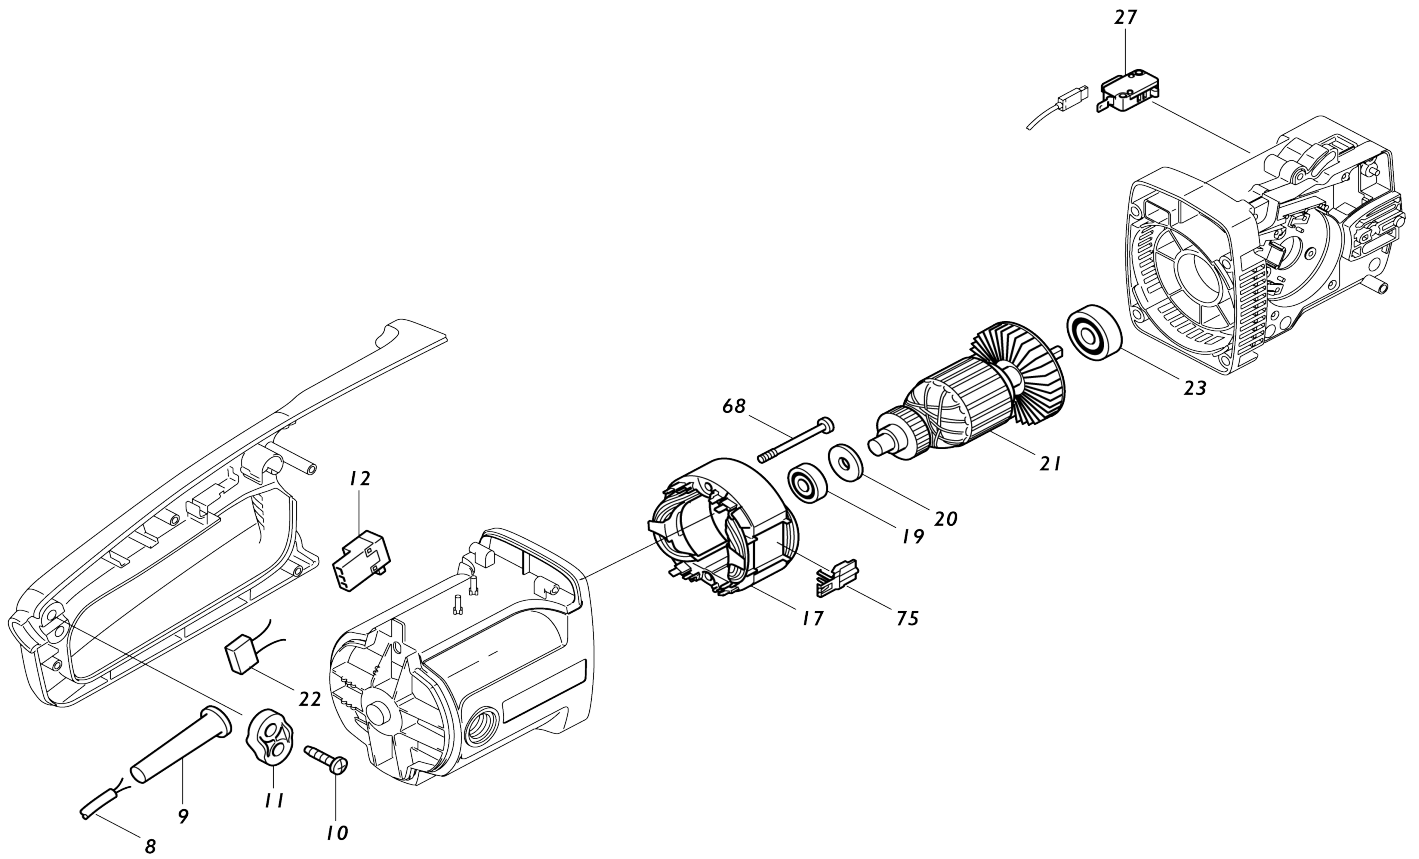

Model No. UC3501A CHAIN SAW

Model No. UC3501A CHAIN SAW

Model No. UC3501A CHAIN SAW

Model No. UC3501A CHAIN SAW

Model No.UC3501A CHAIN SAW

Item No.	Parts No.	Description	Interchangability	Q'ty	New/Old	Note1	Note2
001	970802420	COVERF.CARBON BRUSH		2			
002	957802410	CARBON BRUSH(2PCS.)		2			
003	980114348	LABEL		1			
004	970311380	CABLE,BRACK		1			
005	225111660	MOTOR CASE		1			
006	913540185	SCREW 4X18		6			
007	225310660	HANDLE CPL.		1			
C10	980114400	LABEL		1			
D10		INC. 16					
008	970102110	CABLE WITH PLUG		1			
009	225152010	BREAK PROTECTION		1	*		
009-1	682540-6	CORD GUARD 9.3-90	O	1			
010	913540185	SCREW 4X18		1			
011	225152050	TRACTIN RELIEF,YELLOW		1			
012	975001190	PUSH BUTTON		1	*		
012-1	651923-1	SWITCH TG70B	O	1			
013	225145010	SPRING		1			
014	225144010	LOCKING BUTTON		1	*		
014-1	416178-3	LOCK-OFF BUTTON	O	1			
015	225271010	POWER SWITCH		1			
016	225310660	HANDLE CPL.		1			
C10	980114400	LABEL		1			
D10		INC. 7					
017	970802270	STATOR ASSY. 220-240V		1			
C10	970311310	CABLE,BLACK		1			
C20	970311330	CABLE,YELLOW		1			
C30	970311370	CABLE,WHITE		2			
018	225118010	AIR GUIDE PLATE		1			
019	960102094	BALL BEARING 629ZZR		1	*		
019-1	211057-8	BALL BEARING 629ZZ	O	1			
020	970802610	DISTANCE PIECE		1			
021	970802350	ROTOR ASSY 220-240V		1			
D10		INC. 19,20,23					
022	970109810	CAPACITOR		1			
023	960103126	BALL BEARING 6301RRS		1	*		
023-1	211111-8	BALL BEARING 6301LLB	O	1			
024	225222010	PINION		1	*		
024-1	226743-8	STRAIGHT BEVEL GEAR 14	O	1			
025	225212010	COVER		1			
026	913540185	SCREW 4X18		1			
027	970001200	SWITCH		1			
028	205114201	TANK PLUG CPL.		1	*		
C10	963100080	GASKET		1	*		
028-1	205114204	TANK PLUG CPL.	O	1			
C10	963100080	GASKET		1			
029	225211021	GEAR HOUSING LEFT		1	*		
029-1	416171-7	GEAR HOUSING	O	1			