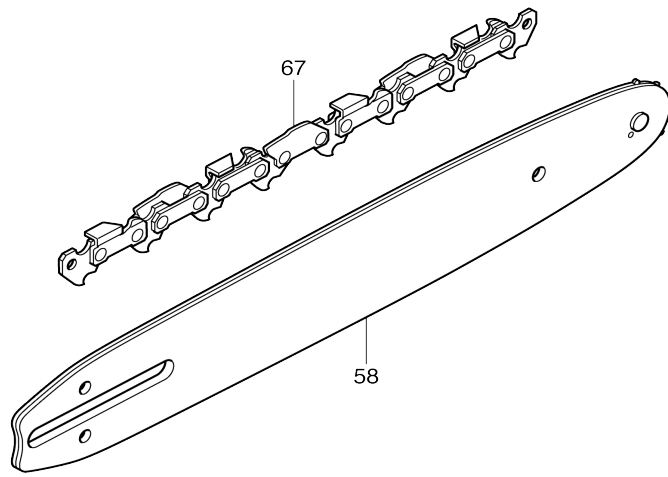

Model No. UC3501A CHAIN SAW

Model No. UC3501A CHAIN SAW

Model No. UC3501A CHAIN SAW

Model No. UC3501A CHAIN SAW

Model No.UC3501A CHAIN SAW

Item No.	Parts No.	Description	Interchangability	Q'ty	New/Old	Note1	Note2
001	970802420	COVERF.CARBON BRUSH		2			
002	957802410	CARBON BRUSH(2PCS.)		2			
003	980114348	LABEL		1			
004	970311380	CABLE,BRACK		1			
005	225111660	MOTOR CASE		1			
006	913540185	SCREW 4X18		6			
007	225310660	HANDLE CPL.		1			
C10	980114400	LABEL		1			
D10		INC. 16					
008	970102110	CABLE WITH PLUG		1			
009	225152010	BREAK PROTECTION		1	*		
009-1	682540-6	CORD GUARD 9.3-90	O	1			
010	913540185	SCREW 4X18		1			
011	225152050	TRACTIN RELIEF,YELLOW		1			
012	975001190	PUSH BUTTON		1	*		
012-1	651923-1	SWITCH TG70B	O	1			
013	225145010	SPRING		1			
014	225144010	LOCKING BUTTON		1	*		
014-1	416178-3	LOCK-OFF BUTTON	O	1			
015	225271010	POWER SWITCH		1			
016	225310660	HANDLE CPL.		1			
C10	980114400	LABEL		1			
D10		INC. 7					
017	970802270	STATOR ASSY. 220-240V		1			
C10	970311310	CABLE,BLACK		1			
C20	970311330	CABLE,YELLOW		1			
C30	970311370	CABLE,WHITE		2			
018	225118010	AIR GUIDE PLATE		1			
019	960102094	BALL BEARING 629ZZR		1	*		
019-1	211057-8	BALL BEARING 629ZZ	O	1			
020	970802610	DISTANCE PIECE		1			
021	970802350	ROTOR ASSY 220-240V		1			
D10		INC. 19,20,23					
022	970109810	CAPACITOR		1			
023	960103126	BALL BEARING 6301RRS		1	*		
023-1	211111-8	BALL BEARING 6301LLB	O	1			
024	225222010	PINION		1	*		
024-1	226743-8	STRAIGHT BEVEL GEAR 14	O	1			
025	225212010	COVER		1			
026	913540185	SCREW 4X18		1			
027	970001200	SWITCH		1			
028	205114201	TANK PLUG CPL.		1	*		
C10	963100080	GASKET		1	*		
028-1	205114204	TANK PLUG CPL.	O	1			
C10	963100080	GASKET		1			
029	225211021	GEAR HOUSING LEFT		1	*		
029-1	416171-7	GEAR HOUSING	O	1			