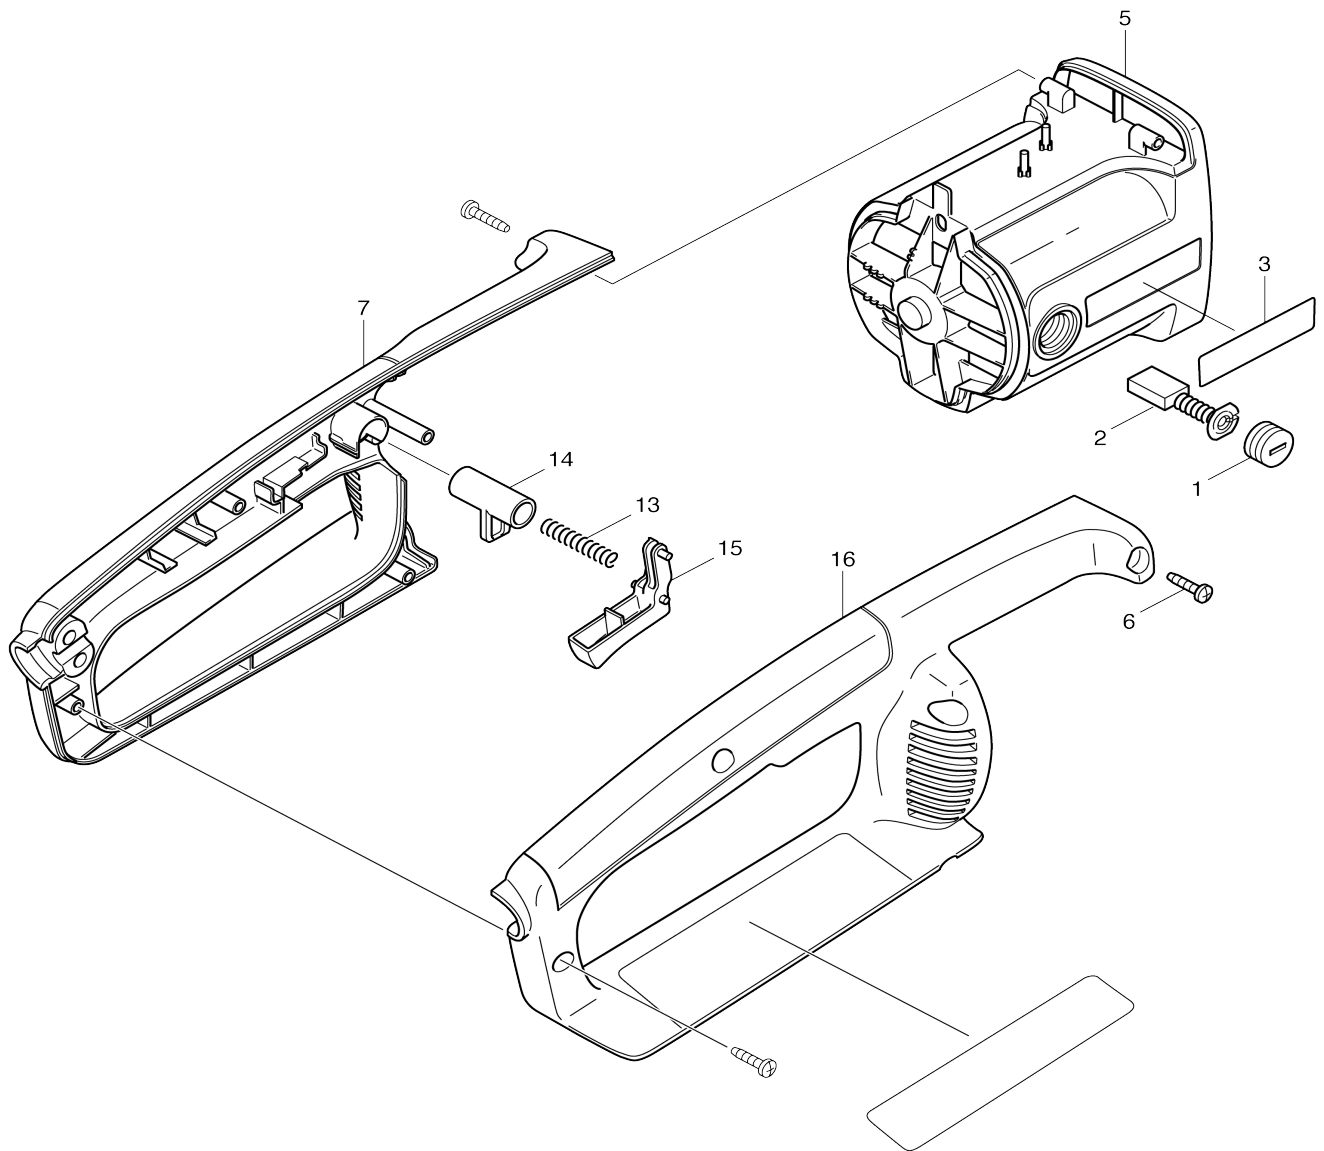

Model No. UC3503A CHAIN SAW 350MM

Model No. UC3503A CHAIN SAW 350MM

Model No.UC3503A CHAIN SAW 350MM

Model No.UC3503A CHAIN SAW 350MM

Model No.UC3503A CHAIN SAW 350MM

Item No.	Parts No.	Description	Interchangability	Q'ty	New/Old	Note1	Note2
001	970802420	COVERF.CARBON BRUSH		2			
002	957802410	CARBON BRUSH(2PCS.)		2			
004	970311380	CABLE,BRACK		1			
005	225111660	MOTOR CASE		1			
006	913540185	SCREW 4X18		6			
007	225310660	HANDLE CPL.		1			
C10	980114400	LABEL		1			
D10		INC. 16					
008	970102110	CABLE WITH PLUG		1			
009	225152010	BREAK PROTECTION		1	*		
009-1	682540-6	CORD GUARD 9.3-90	O	1			
010	913540185	SCREW 4X18		1			
011	225152050	TRACTIN RELIEF,YELLOW		1			
012	975001190	PUSH BUTTON		1	*		
012-1	651923-1	SWITCH TG70B	O	1			
013	225145010	SPRING		1			
014	225144010	LOCKING BUTTON		1	*		
014-1	416178-3	LOCK-OFF BUTTON	O	1			
015	225271010	POWER SWITCH		1			
016	225310660	HANDLE CPL.		1			
C10	980114400	LABEL		1			
D10		INC. 7					
017	970802270	STATOR ASSY. 220-240V		1			
C10	970311310	CABLE,BLACK		1			
C20	970311330	CABLE,YELLOW		1			
C30	970311370	CABLE,WHITE		2			
018	225118010	AIR GUIDE PLATE		1			
019	960102094	BALL BEARING 629ZZR		1	*		
019-1	211057-8	BALL BEARING 629ZZ	O	1			
020	970802610	DISTANCE PIECE		1			
021	970802350	ROTOR ASSY 220-240V		1			
D10		INC. 19,20,23					
022	970109810	CAPACITOR		1			
023	960103126	BALL BEARING 6301RRS		1	*		
023-1	211111-8	BALL BEARING 6301LLB	O	1			
024	225222010	PINION		1	*		
024-1	226743-8	STRAIGHT BEVEL GEAR 14	O	1			
025	225212010	COVER		1			
026	913540185	SCREW 4X18		1			
027	970001200	SWITCH		1			
028	205114201	TANK PLUG CPL.		1	*		
C10	963100080	GASKET		1	*		
028-1	205114204	TANK PLUG CPL.	O	1			
C10	963100080	GASKET		1			
029	225211021	GEAR HOUSING LEFT		1	*		
029-1	416171-7	GEAR HOUSING	O	1			
030	913550255	SCREW 5X25		4			