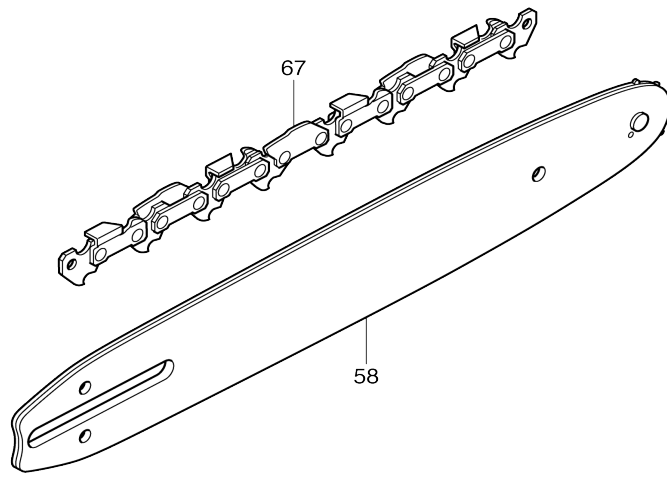

Model No. UC3503A CHAIN SAW 350MM

Model No. UC3503A CHAIN SAW 350MM

Model No.UC3503A CHAIN SAW 350MM

Model No.UC3503A CHAIN SAW 350MM

Model No.UC3503A CHAIN SAW 350MM

Item No.	Parts No.	Description	Interchangability	Q'ty	New/Old	Note1	Note2
001	970802420	COVERF.CARBON BRUSH		2			
002	957802410	CARBON BRUSH(2PCS.)		2			
004	970311380	CABLE,BRACK		1			
005	225111660	MOTOR CASE		1			
006	913540185	SCREW 4X18		6			
007	225310660	HANDLE CPL.		1			
C10	980114400	LABEL		1			
D10		INC. 16					
008	970102110	CABLE WITH PLUG		1			
009	225152010	BREAK PROTECTION		1	*		
009-1	682540-6	CORD GUARD 9.3-90	O	1			
010	913540185	SCREW 4X18		1			
011	225152050	TRACTIN RELIEF,YELLOW		1			
012	975001190	PUSH BUTTON		1	*		
012-1	651923-1	SWITCH TG70B	O	1			
013	225145010	SPRING		1			
014	225144010	LOCKING BUTTON		1	*		
014-1	416178-3	LOCK-OFF BUTTON	O	1			
015	225271010	POWER SWITCH		1			
016	225310660	HANDLE CPL.		1			
C10	980114400	LABEL		1			
D10		INC. 7					
017	970802270	STATOR ASSY. 220-240V		1			
C10	970311310	CABLE,BLACK		1			
C20	970311330	CABLE,YELLOW		1			
C30	970311370	CABLE,WHITE		2			
018	225118010	AIR GUIDE PLATE		1			
019	960102094	BALL BEARING 629ZZR		1	*		
019-1	211057-8	BALL BEARING 629ZZ	O	1			
020	970802610	DISTANCE PIECE		1			
021	970802350	ROTOR ASSY 220-240V		1			
D10		INC. 19,20,23					
022	970109810	CAPACITOR		1			
023	960103126	BALL BEARING 6301RRS		1	*		
023-1	211111-8	BALL BEARING 6301LLB	O	1			
024	225222010	PINION		1	*		
024-1	226743-8	STRAIGHT BEVEL GEAR 14	O	1			
025	225212010	COVER		1			
026	913540185	SCREW 4X18		1			
027	970001200	SWITCH		1			
028	205114201	TANK PLUG CPL.		1	*		
C10	963100080	GASKET		1	*		
028-1	205114204	TANK PLUG CPL.	O	1			
C10	963100080	GASKET		1			
029	225211021	GEAR HOUSING LEFT		1	*		
029-1	416171-7	GEAR HOUSING	O	1			
030	913550255	SCREW 5X25		4			