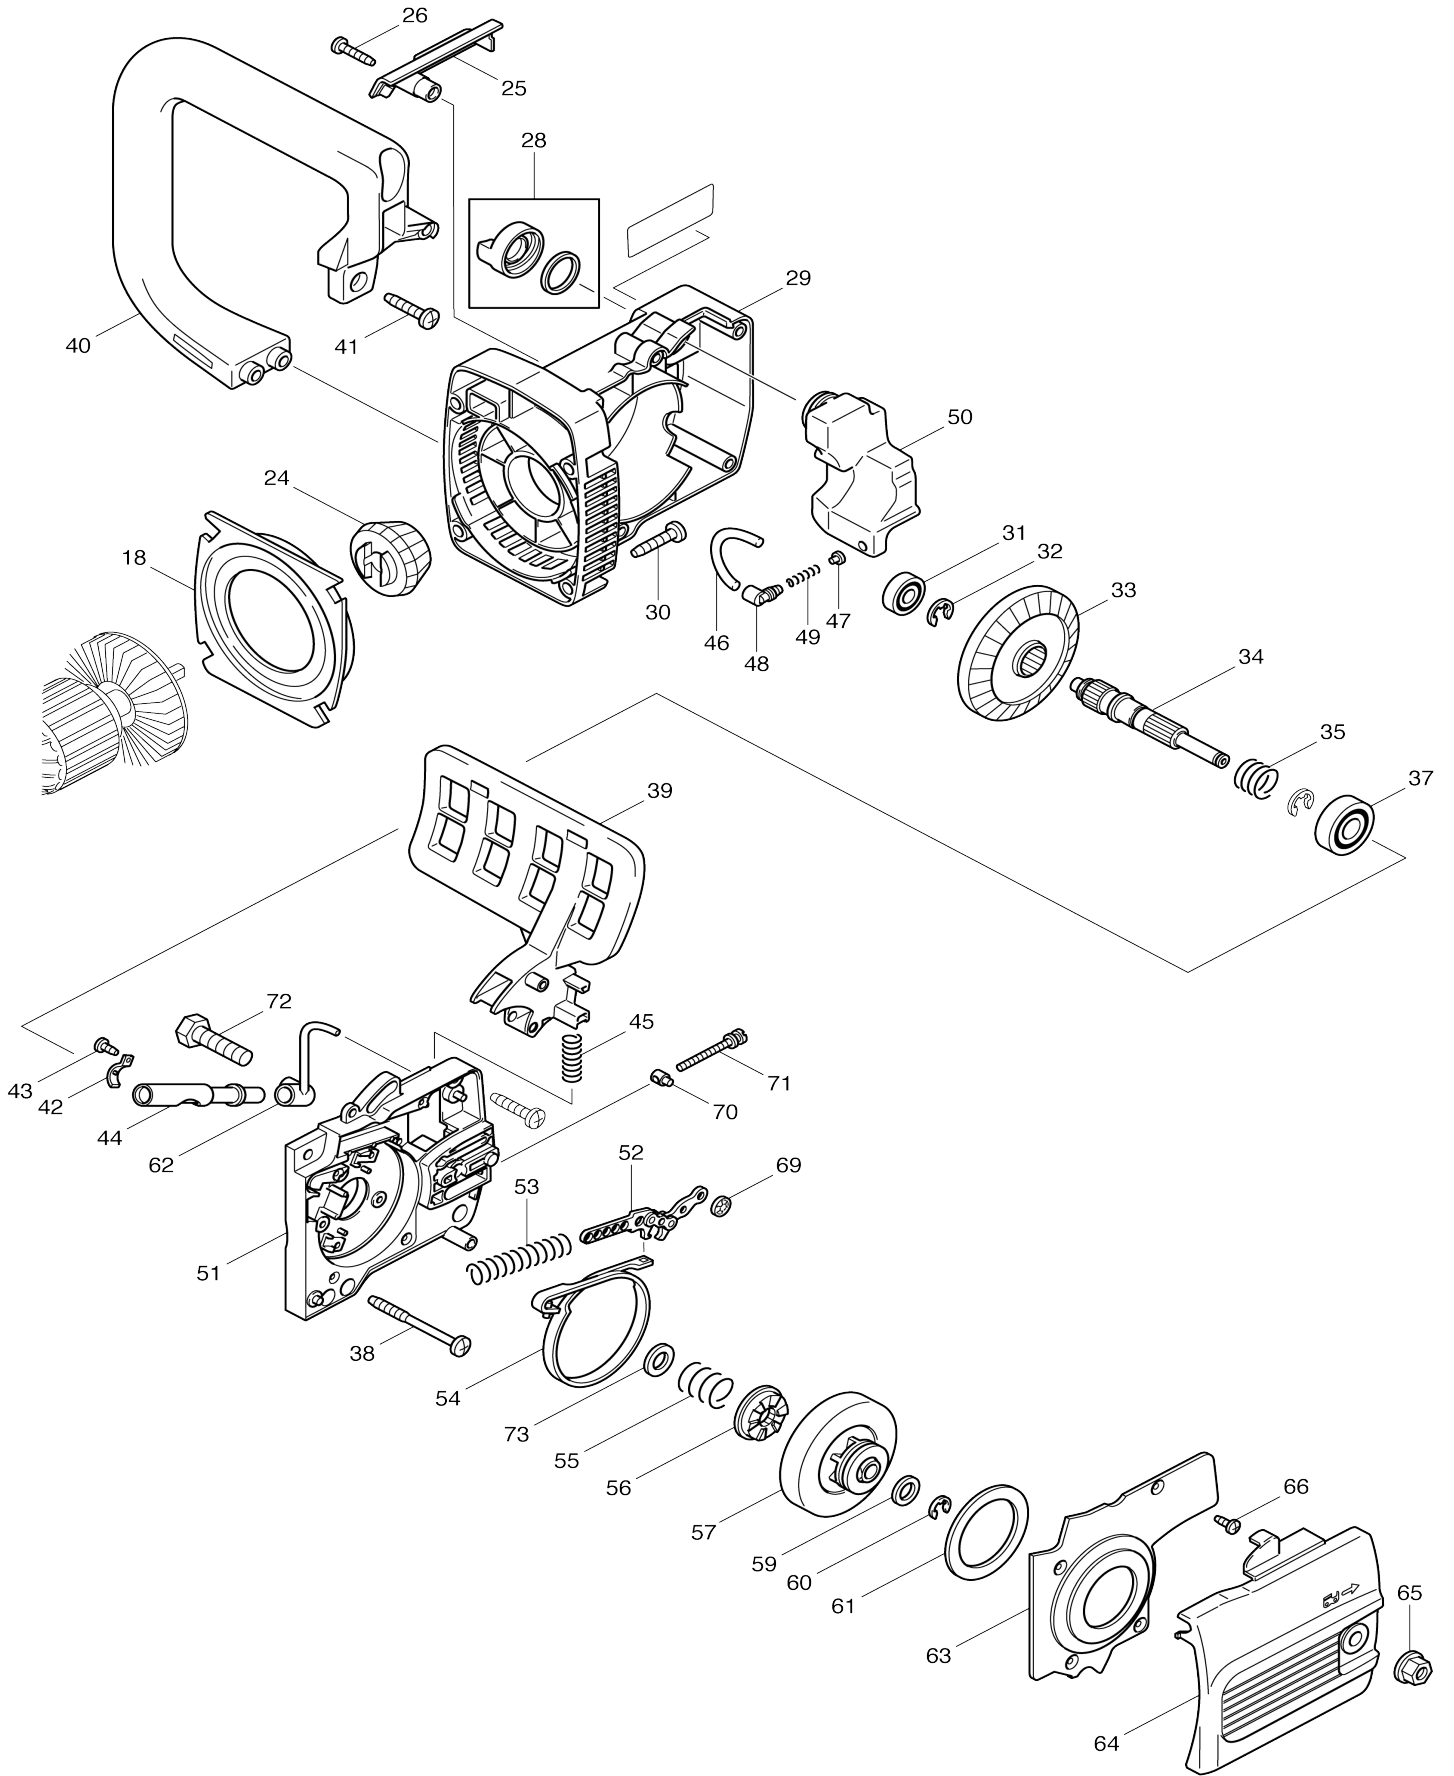

Model No. UC3503A CHAIN SAW 350MM

Model No. UC3503A CHAIN SAW 350MM

Model No.UC3503A CHAIN SAW 350MM

Model No.UC3503A CHAIN SAW 350MM

Model No.UC3503A CHAIN SAW 350MM

Item No.	Parts No.	Description	Interchangability	Q'ty	New/Old	Note1	Note2
001	970802420	COVERF.CARBON BRUSH		2			
002	957802410	CARBON BRUSH(2PCS.)		2			
004	970311380	CABLE,BRACK		1			
005	225111660	MOTOR CASE		1			
006	913540185	SCREW 4X18		6			
007	225310660	HANDLE CPL.		1			
C10	980114400	LABEL		1			
D10		INC. 16					
008	970102110	CABLE WITH PLUG		1			
009	225152010	BREAK PROTECTION		1	*		
009-1	682540-6	CORD GUARD 9.3-90	O	1			
010	913540185	SCREW 4X18		1			
011	225152050	TRACTIN RELIEF,YELLOW		1			
012	975001190	PUSH BUTTON		1	*		
012-1	651923-1	SWITCH TG70B	O	1			
013	225145010	SPRING		1			
014	225144010	LOCKING BUTTON		1	*		
014-1	416178-3	LOCK-OFF BUTTON	O	1			
015	225271010	POWER SWITCH		1			
016	225310660	HANDLE CPL.		1			
C10	980114400	LABEL		1			
D10		INC. 7					
017	970802270	STATOR ASSY. 220-240V		1			
C10	970311310	CABLE,BLACK		1			
C20	970311330	CABLE,YELLOW		1			
C30	970311370	CABLE,WHITE		2			
018	225118010	AIR GUIDE PLATE		1			
019	960102094	BALL BEARING 629ZZR		1	*		
019-1	211057-8	BALL BEARING 629ZZ	O	1			
020	970802610	DISTANCE PIECE		1			
021	970802350	ROTOR ASSY 220-240V		1			
D10		INC. 19,20,23					
022	970109810	CAPACITOR		1			
023	960103126	BALL BEARING 6301RRS		1	*		
023-1	211111-8	BALL BEARING 6301LLB	O	1			
024	225222010	PINION		1	*		
024-1	226743-8	STRAIGHT BEVEL GEAR 14	O	1			
025	225212010	COVER		1			
026	913540185	SCREW 4X18		1			
027	970001200	SWITCH		1			
028	205114201	TANK PLUG CPL.		1	*		
C10	963100080	GASKET		1	*		
028-1	205114204	TANK PLUG CPL.	O	1			
C10	963100080	GASKET		1			
029	225211021	GEAR HOUSING LEFT		1	*		
029-1	416171-7	GEAR HOUSING	O	1			
030	913550255	SCREW 5X25		4			