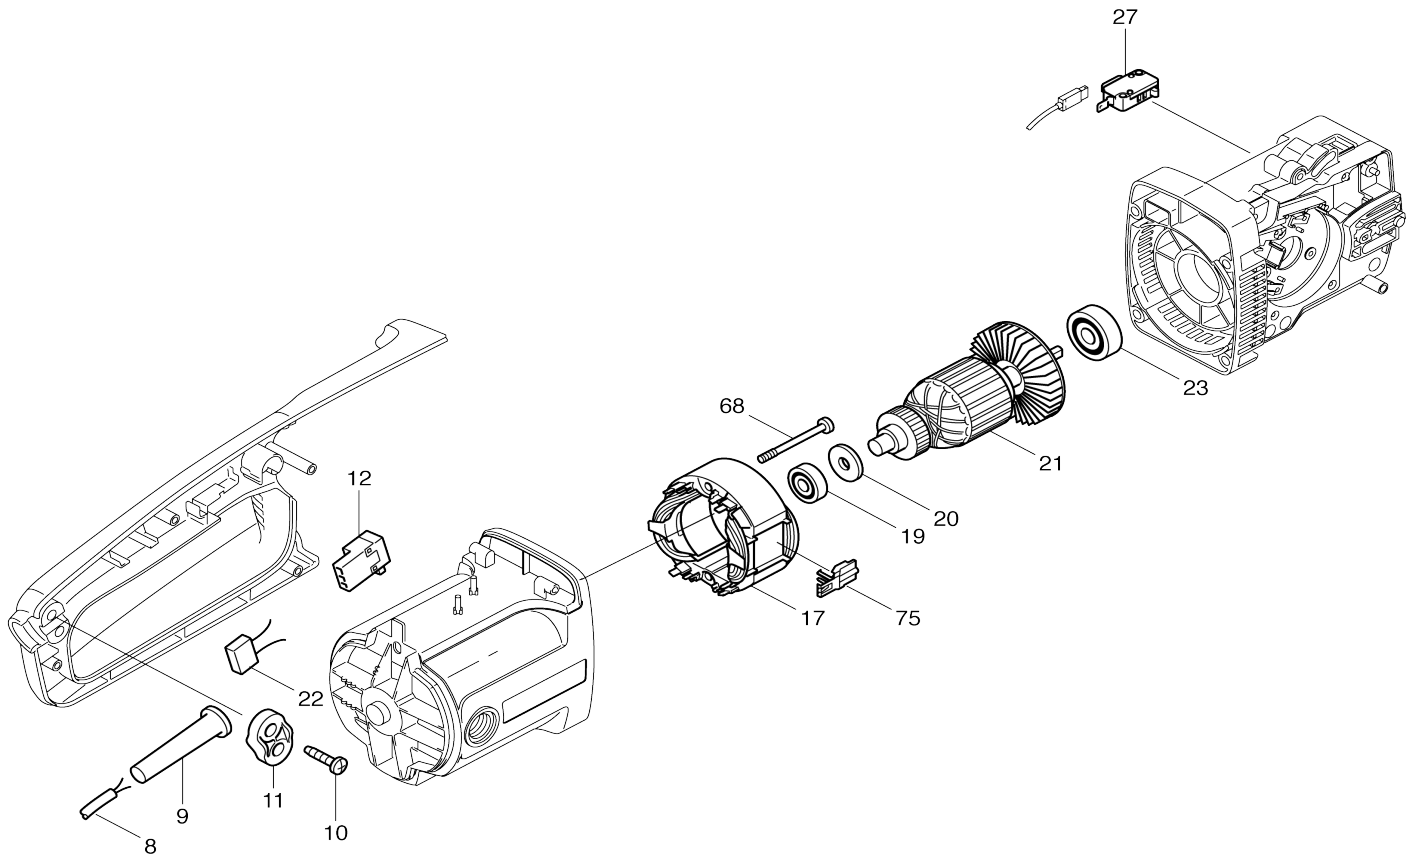

Model No. UC3503A CHAIN SAW 350MM

Model No. UC3503A CHAIN SAW 350MM

Model No.UC3503A CHAIN SAW 350MM

Model No.UC3503A CHAIN SAW 350MM

Model No.UC3503A CHAIN SAW 350MM

Item No.	Parts No.	Description	Interchangability	Q'ty	New/Old	Note1	Note2
001	970802420	COVERF.CARBON BRUSH		2			
002	957802410	CARBON BRUSH(2PCS.)		2			
004	970311380	CABLE,BRACK		1			
005	225111660	MOTOR CASE		1			
006	913540185	SCREW 4X18		6			
007	225310660	HANDLE CPL.		1			
C10	980114400	LABEL		1			
D10		INC. 16					
008	970102110	CABLE WITH PLUG		1			
009	225152010	BREAK PROTECTION		1	*		
009-1	682540-6	CORD GUARD 9.3-90	O	1			
010	913540185	SCREW 4X18		1			
011	225152050	TRACTIN RELIEF,YELLOW		1			
012	975001190	PUSH BUTTON		1	*		
012-1	651923-1	SWITCH TG70B	O	1			
013	225145010	SPRING		1			
014	225144010	LOCKING BUTTON		1	*		
014-1	416178-3	LOCK-OFF BUTTON	O	1			
015	225271010	POWER SWITCH		1			
016	225310660	HANDLE CPL.		1			
C10	980114400	LABEL		1			
D10		INC. 7					
017	970802270	STATOR ASSY. 220-240V		1			
C10	970311310	CABLE,BLACK		1			
C20	970311330	CABLE,YELLOW		1			
C30	970311370	CABLE,WHITE		2			
018	225118010	AIR GUIDE PLATE		1			
019	960102094	BALL BEARING 629ZZR		1	*		
019-1	211057-8	BALL BEARING 629ZZ	O	1			
020	970802610	DISTANCE PIECE		1			
021	970802350	ROTOR ASSY 220-240V		1			
D10		INC. 19,20,23					
022	970109810	CAPACITOR		1			
023	960103126	BALL BEARING 6301RRS		1	*		
023-1	211111-8	BALL BEARING 6301LLB	O	1			
024	225222010	PINION		1	*		
024-1	226743-8	STRAIGHT BEVEL GEAR 14	O	1			
025	225212010	COVER		1			
026	913540185	SCREW 4X18		1			
027	970001200	SWITCH		1			
028	205114201	TANK PLUG CPL.		1	*		
C10	963100080	GASKET		1	*		
028-1	205114204	TANK PLUG CPL.	O	1			
C10	963100080	GASKET		1			
029	225211021	GEAR HOUSING LEFT		1	*		
029-1	416171-7	GEAR HOUSING	O	1			
030	913550255	SCREW 5X25		4			