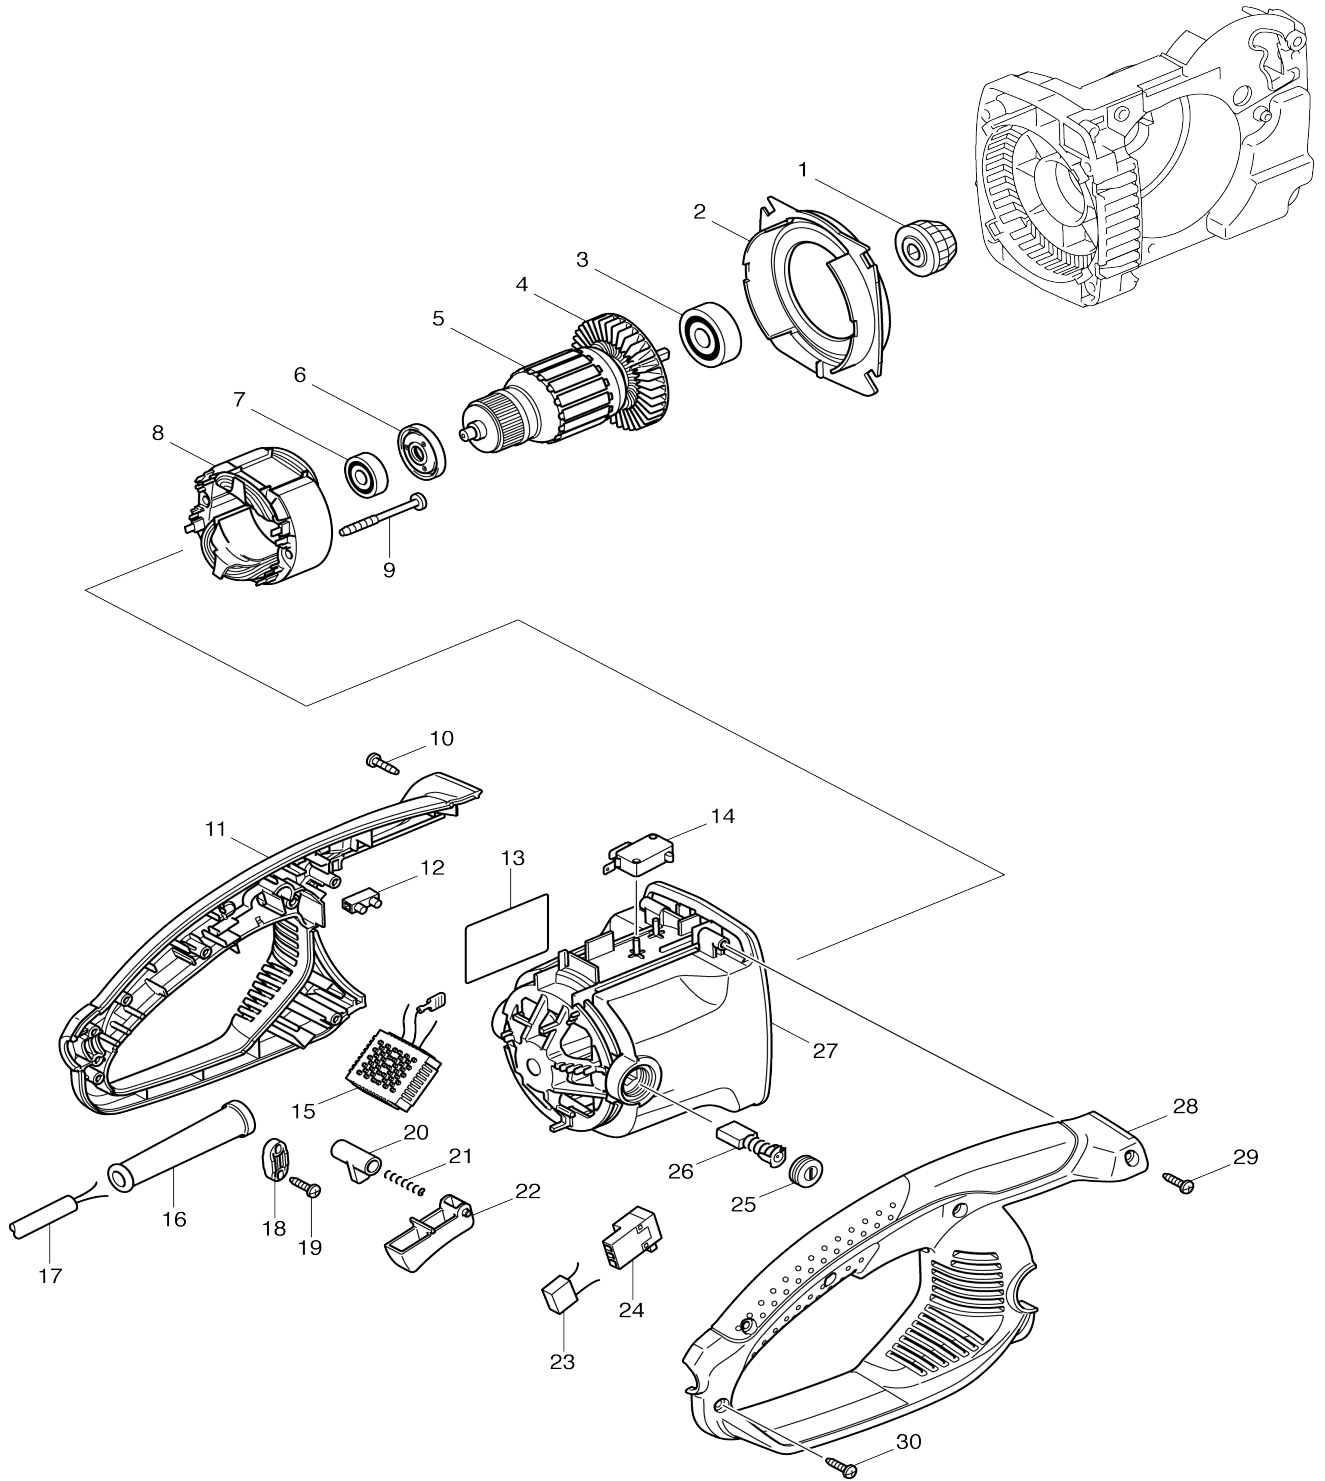

Model No. UC4030A CHAIN SAW 400MM

Model No. UC4030A CHAIN SAW 400MM

Model No.UC4030A CHAIN SAW 400MM

Item No.	Parts No.	Description	Interchangability	Q'ty	New/Old	Note1	Note2
001	226743-8	STRAIGHT BEVEL GEAR 14		1			
002	419410-4	BAFFLE PLATE		1			
003	211111-8	BALL BEARING 6301LLB		1			
004	240001-8	FAN 80		1			
005	616969-4	ARMATURE 240V		1			
006	681666-1	INSULATION WASHER		1	*		
006-1	681666-1	INSULATION WASHER	O	1			
007	211057-8	BALL BEARING 629ZZ		1			
008	639530-0	FIELD 240V		1			
009	266095-5	TAPPING SCREW 5X55		2			
010	265995-6	TAPPING SCREW 4X18		1			
011	188818-0	HANDLE SET		1			
C10	810198-3	CAUTION LABEL		1			
D10		INC. 28					
012	654532-5	TERMINAL BLOCK 1P		1	*		
012-1	654475-1	TERMINAL BLOCK	<	1			
013	867113-8	UC4030A NAME PLATE		1			
014	650577-1	SWITCH SD-006-BB2AA-AA		1			
015	631719-6	CONTROLLER		1	*		
015-1	620M13-9	CONTROLLER	<	1			
016	682574-9	CORD GUARD 10-90		1			
017	665883-1	POWER SUPPLY CORD 1.0-2-5.0		1			
018	687124-5	STRAIN RELIEF		1			
019	265995-6	TAPPING SCREW 4X18		2			
020	416178-3	LOCK-OFF BUTTON		1			
021	233173-6	COMPRESSION SPRING 4		1			
022	419411-2	SWITCH LEVER		1			
023	645239-4	NOISE SUPPRESSOR		1			
024	651923-1	SWITCH TG70B		1			
025	643650-4	BRUSH HOLDER CAP 6.5-13.5		2	*		
025-1	643650-4	BRUSH HOLDER CAP 6.5-13.5	O	2			
026	181044-0	CARBON BRUSH CB-153		1	*		
026-1	194985-1	CARBON BRUSH SET CB-153	O	1			
027	154867-9	MOTOR HOUSING COMPLETE		1			
C10	643653-8	BRUSH HOLDER 6.5-13.5		2	*		
C11	643536-2	BRUSH HOLDER 6.5X13.5	<	2			
028	188818-0	HANDLE SET		1			
C10	810198-3	CAUTION LABEL		1			
D10		INC. 11					
029	265995-6	TAPPING SCREW 4X18		1			
030	265995-6	TAPPING SCREW 4X18		5			
032	154870-0	TANK CAP COMPLETE		1			
033	419412-0	GEAR HOUSING COVER		1			
034	140089-7	OIL PUMP COMPLETE		1	*		
034-1	142002-1	OIL PUMP COMPLETE	<	1			
035	213039-6	O RING 6		1			
036	421959-2	SPONGE SEAL		1			