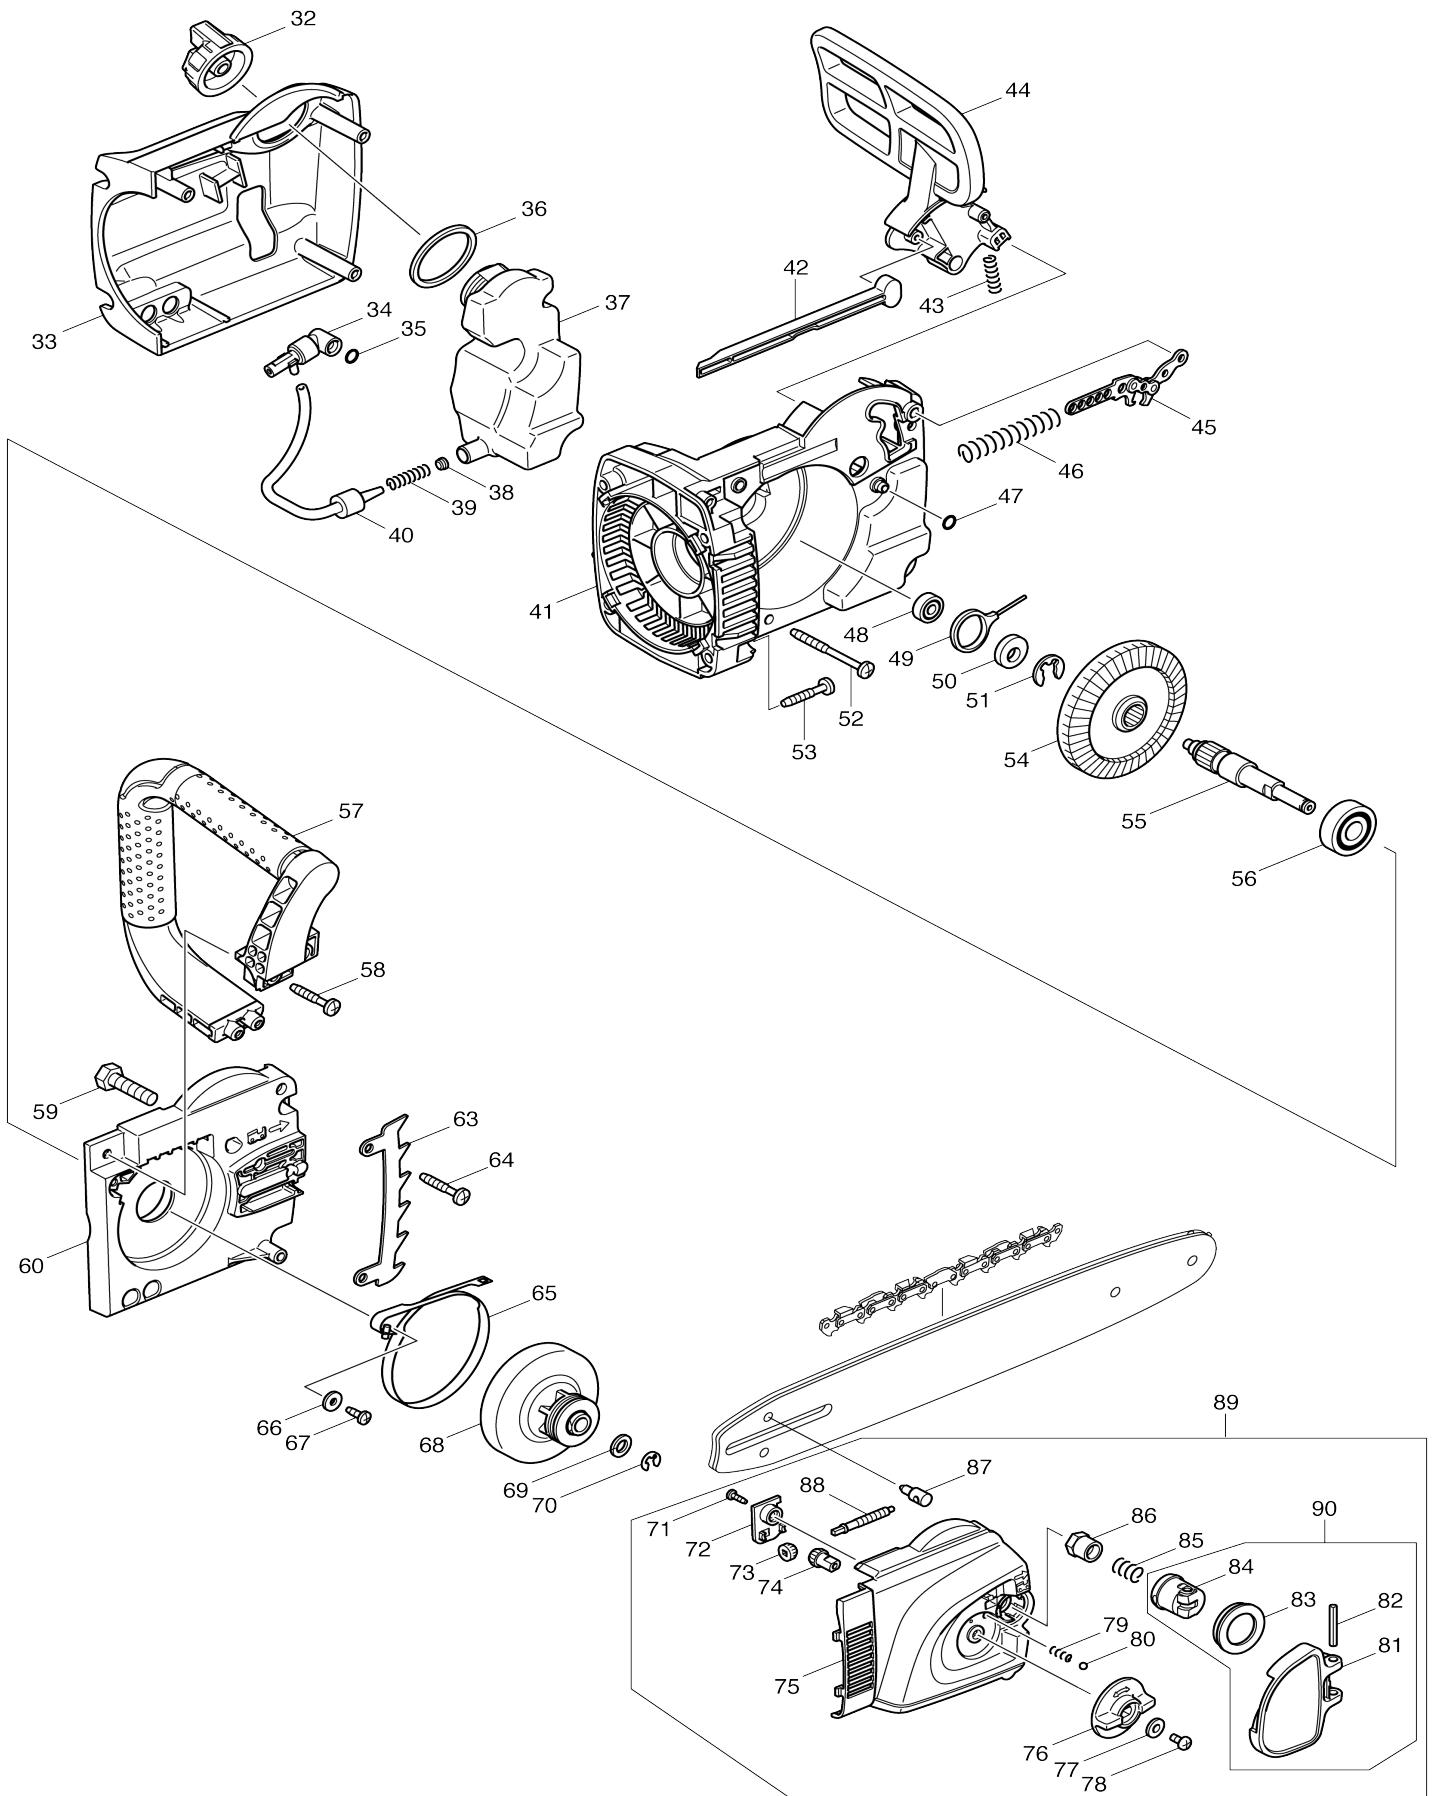

Model No. UC4030A CHAIN SAW 400MM

Model No. UC4030A CHAIN SAW 400MM

Model No.UC4030A CHAIN SAW 400MM

Item No.	Parts No.	Description	Interchangability	Q'ty	New/Old	Note1	Note2
001	226743-8	STRAIGHT BEVEL GEAR 14		1			
002	419410-4	BAFFLE PLATE		1			
003	211111-8	BALL BEARING 6301LLB		1			
004	240001-8	FAN 80		1			
005	616969-4	ARMATURE 240V		1			
006	681666-1	INSULATION WASHER		1	*		
006-1	681666-1	INSULATION WASHER	O	1			
007	211057-8	BALL BEARING 629ZZ		1			
008	639530-0	FIELD 240V		1			
009	266095-5	TAPPING SCREW 5X55		2			
010	265995-6	TAPPING SCREW 4X18		1			
011	188818-0	HANDLE SET		1			
C10	810198-3	CAUTION LABEL		1			
D10		INC. 28					
012	654532-5	TERMINAL BLOCK 1P		1	*		
012-1	654475-1	TERMINAL BLOCK	<	1			
013	867113-8	UC4030A NAME PLATE		1			
014	650577-1	SWITCH SD-006-BB2AA-AA		1			
015	631719-6	CONTROLLER		1	*		
015-1	620M13-9	CONTROLLER	<	1			
016	682574-9	CORD GUARD 10-90		1			
017	665883-1	POWER SUPPLY CORD 1.0-2-5.0		1			
018	687124-5	STRAIN RELIEF		1			
019	265995-6	TAPPING SCREW 4X18		2			
020	416178-3	LOCK-OFF BUTTON		1			
021	233173-6	COMPRESSION SPRING 4		1			
022	419411-2	SWITCH LEVER		1			
023	645239-4	NOISE SUPPRESSOR		1			
024	651923-1	SWITCH TG70B		1			
025	643650-4	BRUSH HOLDER CAP 6.5-13.5		2	*		
025-1	643650-4	BRUSH HOLDER CAP 6.5-13.5	O	2			
026	181044-0	CARBON BRUSH CB-153		1	*		
026-1	194985-1	CARBON BRUSH SET CB-153	O	1			
027	154867-9	MOTOR HOUSING COMPLETE		1			
C10	643653-8	BRUSH HOLDER 6.5-13.5		2	*		
C11	643536-2	BRUSH HOLDER 6.5X13.5	<	2			
028	188818-0	HANDLE SET		1			
C10	810198-3	CAUTION LABEL		1			
D10		INC. 11					
029	265995-6	TAPPING SCREW 4X18		1			
030	265995-6	TAPPING SCREW 4X18		5			
032	154870-0	TANK CAP COMPLETE		1			
033	419412-0	GEAR HOUSING COVER		1			
034	140089-7	OIL PUMP COMPLETE		1	*		
034-1	142002-1	OIL PUMP COMPLETE	<	1			
035	213039-6	O RING 6		1			
036	421959-2	SPONGE SEAL		1			