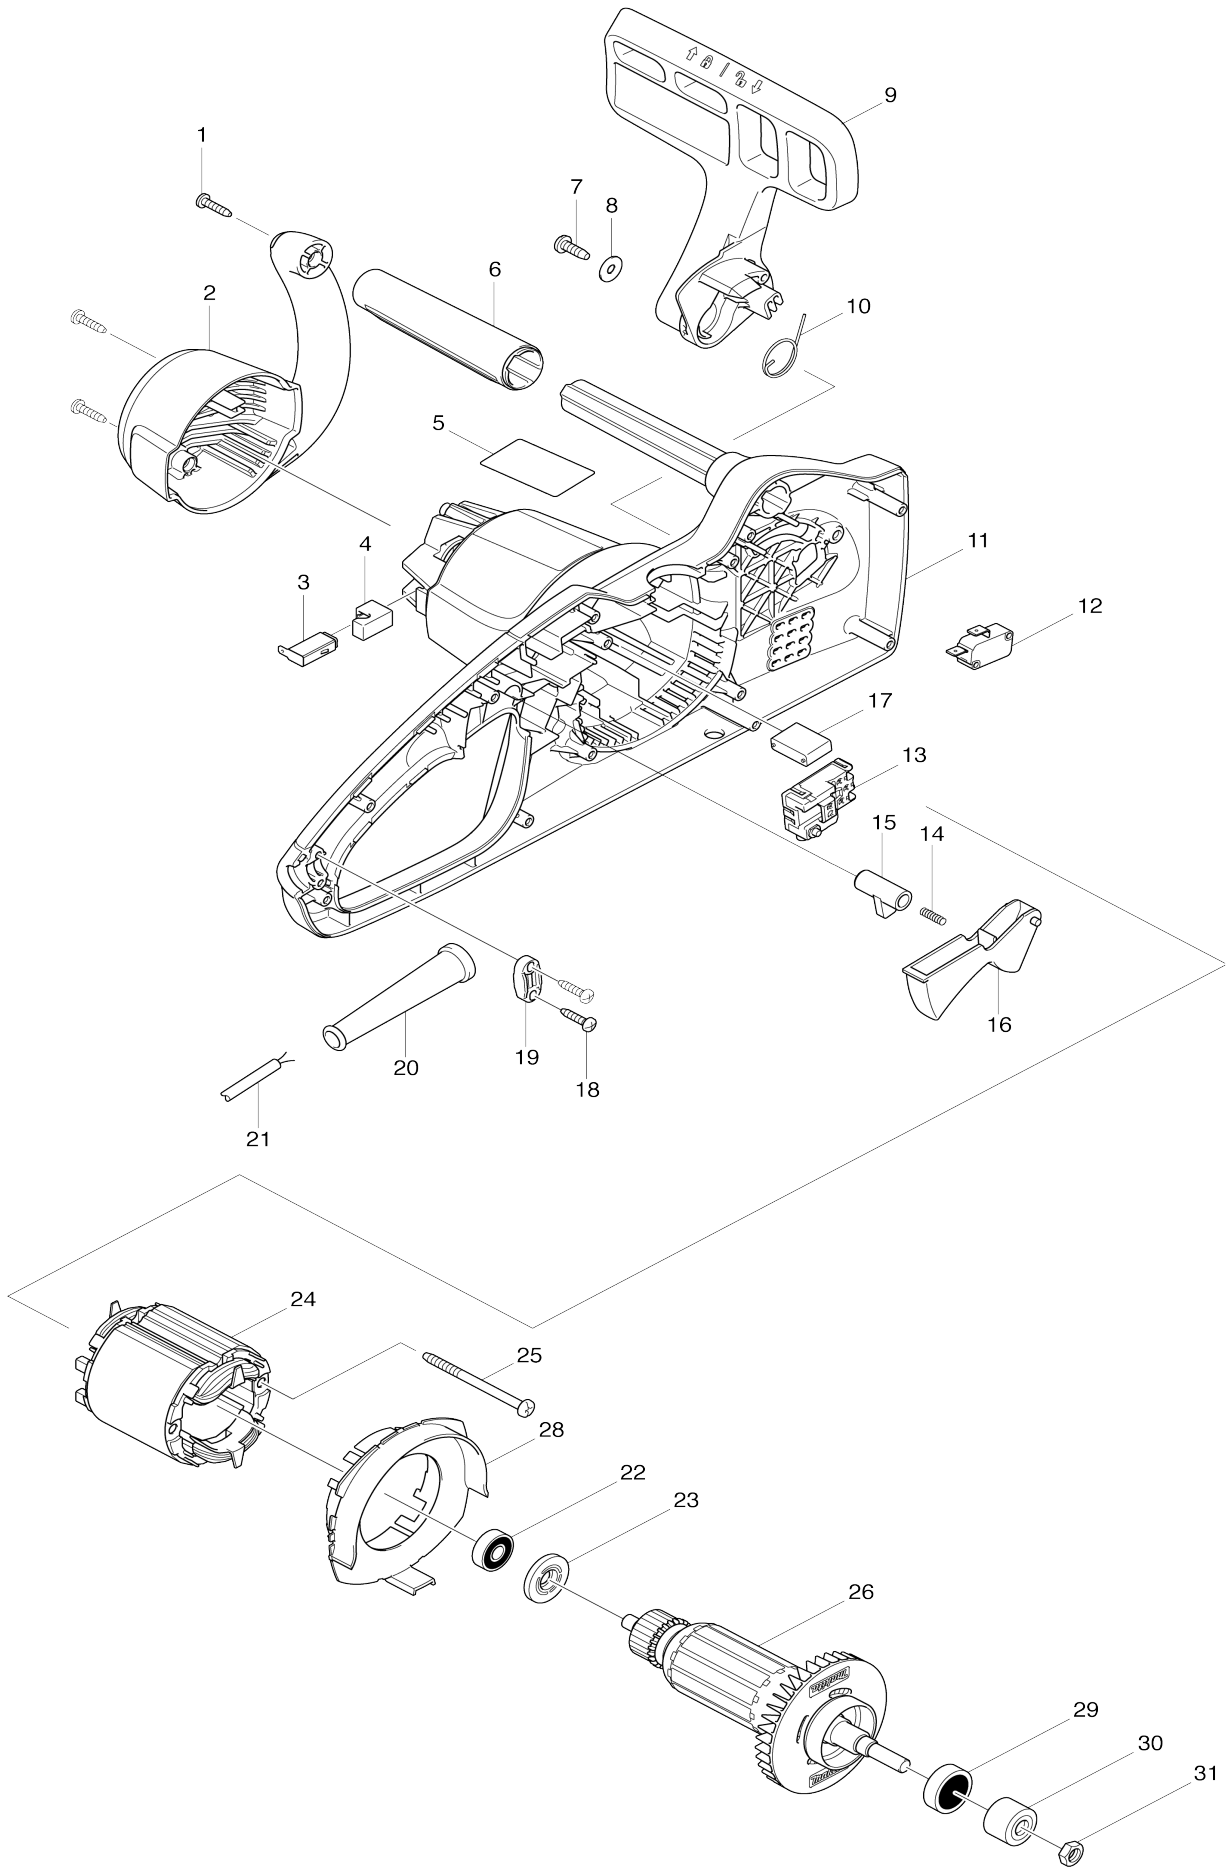

# Model No. UC4041A 400MM ELECTRIC CHAIN SAW

# Model No. UC4041A 400MM ELECTRIC CHAIN SAW

Model No.UC4041A 400MM ELECTRIC CHAIN SAW

Item No.	Parts No.	Description	Interchangeability	Q'ty	New/Old	Note1	Note2
001	266326-2	TAPPING SCREW 4X18		3			
002	454725-2	REAR COVER		1			
003	191972-1	CARBON BRUSH CB-132		1			
004	682211-5	RUBBER SLEEVE		2			
005	815A97-0	UC4041A NAME PLATE		1			
006	424600-6	FRONT GRIP		1			
007	266388-0	TAPPING SCREW 5X16		1	*		
007-1	265D74-4	TAPPING SCREW 5X16	O	1			
008	253807-5	FLAT WASHER 5		1			
009	142279-8	FRONT HAND GUARD COMPLETE		1			
C10	802K54-7	INDICATION LABEL		1			
010	231640-5	TORSION SPRING 20		1			
011	187869-0	HOUSING SET		1			
C10	802G51-9	CAUTION LABEL		1			
D10		INC. 62					
012	650577-1	SWITCH SD-006-BB2AA-AA		1			
013	650716-3	SWITCH TGC31B		1			
014	233173-6	COMPRESSION SPRING 4		1	*		
014-1	233194-8	COMPRESSION SPRING 4	O	1			
015	416178-3	LOCK-OFF BUTTON		1	*		
015-1	413B17-0	LOCK OFF BUTTON	<	1			
016	455185-1	SWITCH LEVER		1			
017	645149-5	NOISE SUPPRESSOR		1			
018	266326-2	TAPPING SCREW 4X18		2			
019	687124-5	STRAIN RELIEF		1			
020	682540-6	CORD GUARD 9.3-90		1			
021	665876-8	POWER SUPPLY CORD 1.0-2-0.6		1			
022	210029-0	BALL BEARING 608ZZ		1			
023	681644-1	INSULATION WASHER		1			
024	594538-0	FIELD ASS'Y 220-240V		1	*		
C10	654069-2	RECEPTACLE		2	*		
C20	654208-4	RECEPTACLE		1	*		
024-1	593869-4	FIELD ASS'Y 220-240V	O	1	*		
C10	654069-2	RECEPTACLE		2	*		
C20	654208-4	RECEPTACLE		1	*		
024-2	590103-3	FIELD ASS'Y 220-240V	O	1	*		
C10	654086-2	RECEPTACLE		2	*		
C20	654199-9	RECEPTACLE		1	*		
024-3	593869-4	FIELD ASS'Y 220-240V	O	1			
C10	654069-2	RECEPTACLE		2			
C20	654208-4	RECEPTACLE		1			
025	266389-8	TAPPING SCREW 5X70		2	*		
025-1	265D35-4	TAPPING SCREW 5X70	O	2			
026	513893-1	ARMATURE ASS'Y 220-240V		1	*		
D10		INC. 22,23,29					
026-1	511A83-6	ARMATURE ASS'Y 220-240V	S	1			
D10		INC. 22,23,29					