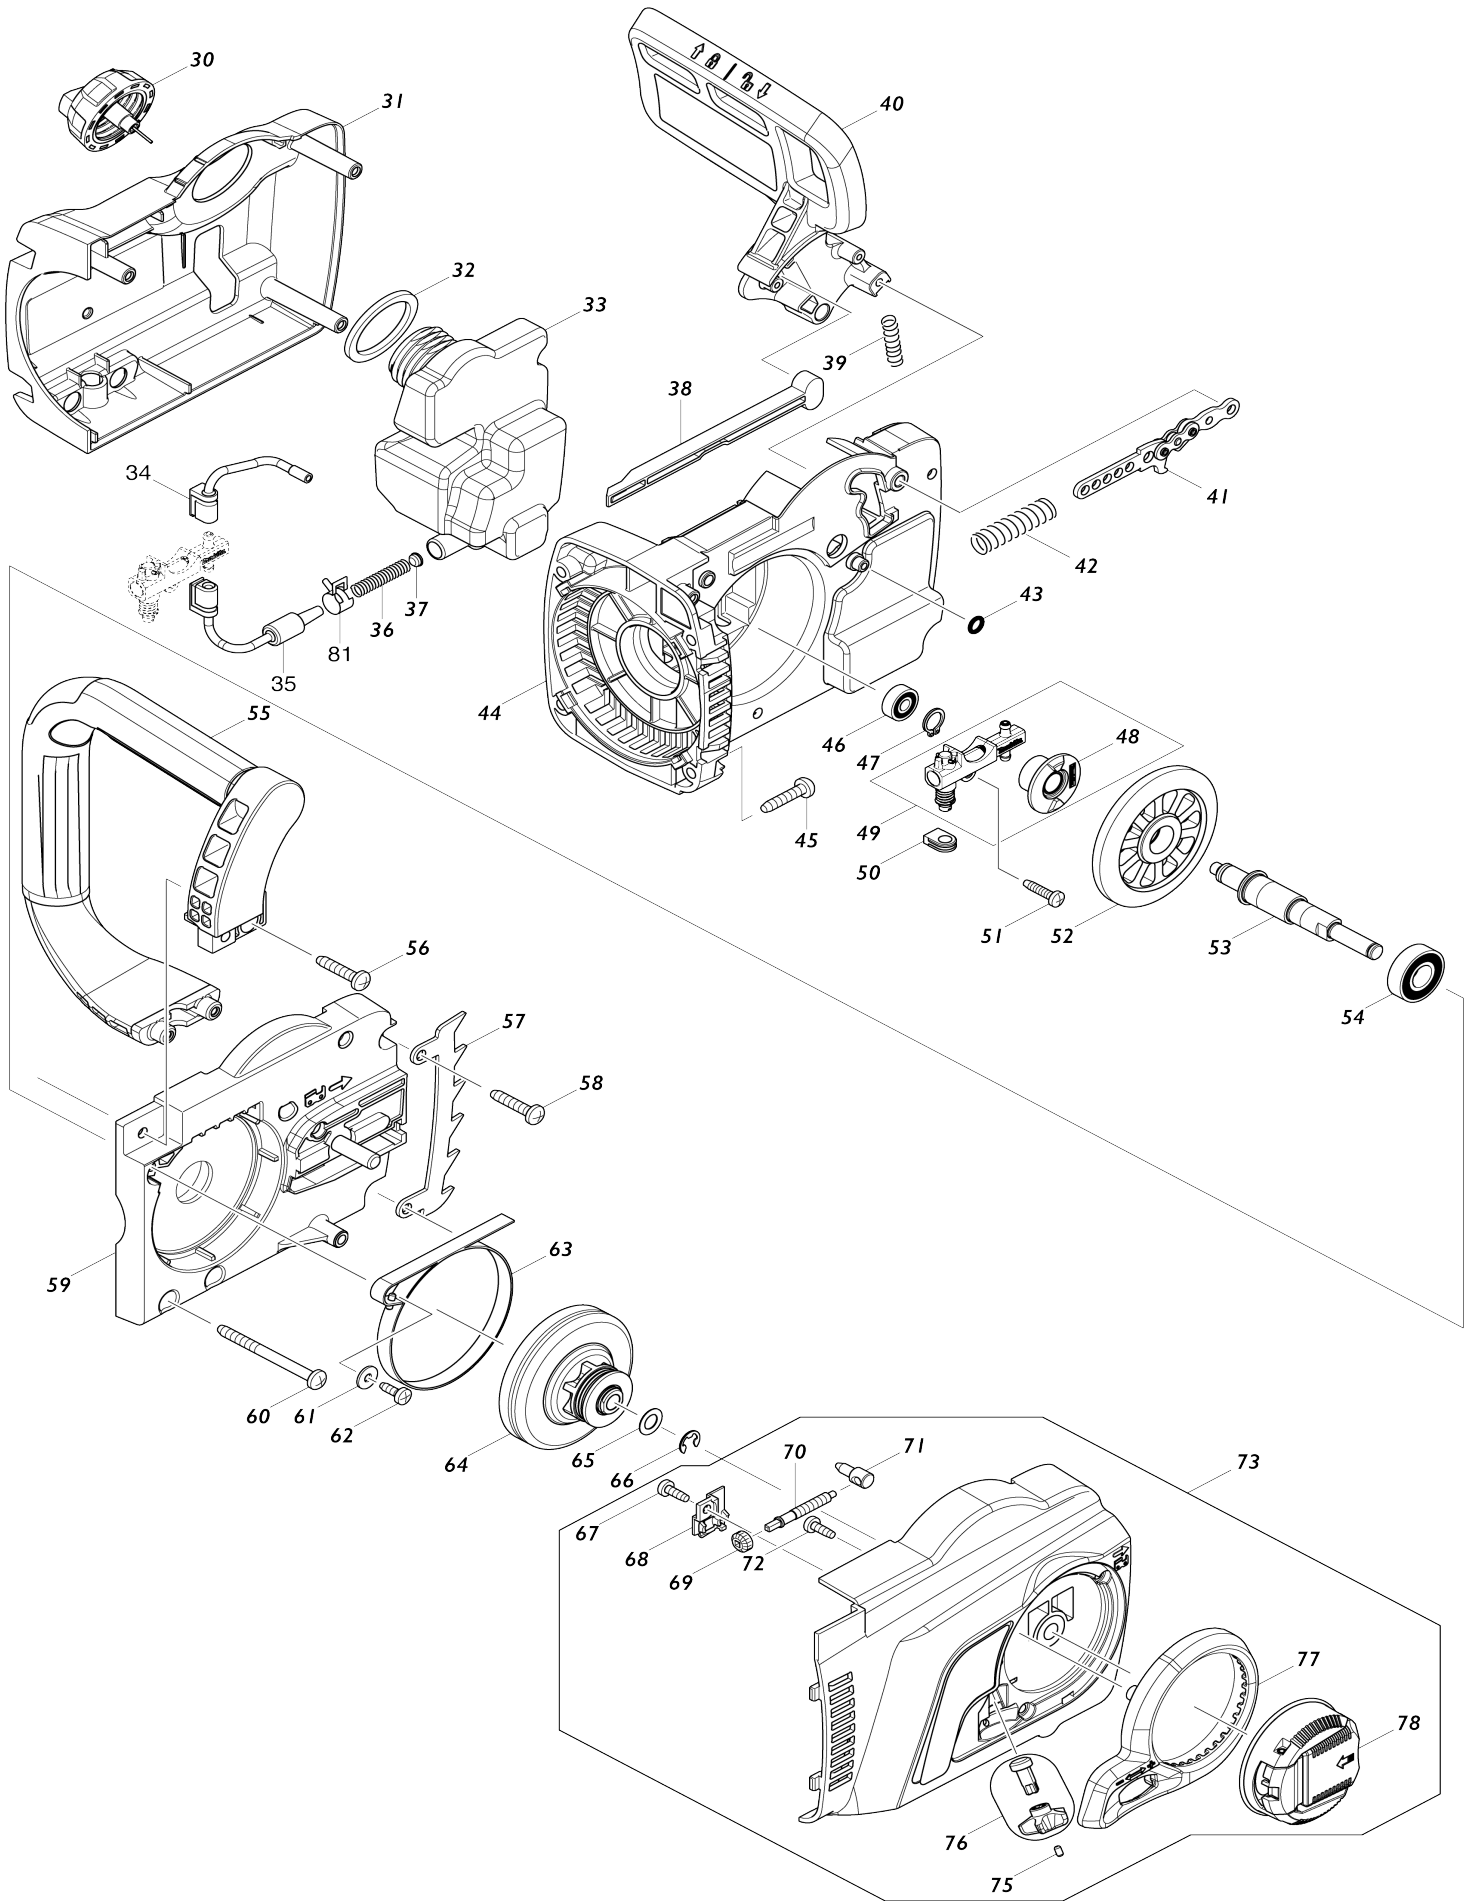

Model No. UC4051A ELECTRIC CHAIN SAW 400MM

Model No. UC4051A ELECTRIC CHAIN SAW 400MM

Model No.UC4051A ELECTRIC CHAIN SAW 400MM

Item No.	Parts No.	Description	Interchangability	Q'ty	New/Old	Note1	Note2
001	931403-6	HEX. NUT M8		1			
002	227626-5	SPIRAL BEVEL GEAR 12		1			
003	211111-8	BALL BEARING 6301LLB		1			
004	240003-4	FAN 80		1			
005	517904-4	ARMATURE ASS'Y 240V		1			
D10		INC. 3,4,6,7					
006	681666-1	INSULATION WASHER		1			
007	210084-2	BALL BEARING 629ZZ		1			
008	266095-5	TAPPING SCREW 5X55		2			
009	419410-4	BAFFLE PLATE		1			
010	636394-3	FIELD 240V		1	*		
010-1	520156-8	FIELD ASS'Y 240V	<	1			
C10	654020-2	RING TERMINAL		2			
C20	654501-6	CONNECTOR P-1.25		2			
C30	654207-6	RECEPTACLE		1			
011	650577-1	SWITCH SD-006-BB2AA-AA		1			
012	142348-5	MOTOR HOUSING COMPLETE		1			
C10	643653-8	BRUSH HOLDER 6.5-13.5		2	*		
C11	643536-2	BRUSH HOLDER 6.5X13.5	<	2			
013	815G07-3	UC4051A NAME PLATE		1			
014	233173-6	COMPRESSION SPRING 4		1			
015	416178-3	LOCK-OFF BUTTON		1	*		
015-1	413B17-0	LOCK OFF BUTTON	<	1			
016	650717-1	SWITCH TGC30B		1			
017	265995-6	TAPPING SCREW 4X18		1			
018	187901-0	HANDLE SET		1			
C10	802G51-9	CAUTION LABEL		1			
D10		INC. 28					
019	665883-1	POWER SUPPLY CORD 1.0-2-5.0		1	*		
019-1	665894-6	POWER SUPPLY CORD 1.0-2-0.5	X	1			
020	682540-6	CORD GUARD 9.3-90		1			
021	687124-5	STRAIN RELIEF		1			
022	265995-6	TAPPING SCREW 4X18		2			
023	645105-5	NOISE SUPPRESSOR		1			
024	631719-6	CONTROLLER		1	*		
024-1	620M13-9	CONTROLLER	<	1			
025	419411-2	SWITCH LEVER		1			
026	181044-0	CARBON BRUSH CB-153		1			
027	643650-4	BRUSH HOLDER CAP 6.5-13.5		2	*		
027-1	643650-4	BRUSH HOLDER CAP 6.5-13.5	O	2			
028	187901-0	HANDLE SET		1			
C10	802G51-9	CAUTION LABEL		1			
D10		INC. 18					
029	265995-6	TAPPING SCREW 4X18		6			
030	142282-9	TANK CAP COMPLETE		1			
031	454822-4	GEAR HOUSING COVER		1			
032	421959-2	SPONGE SEAL		1			