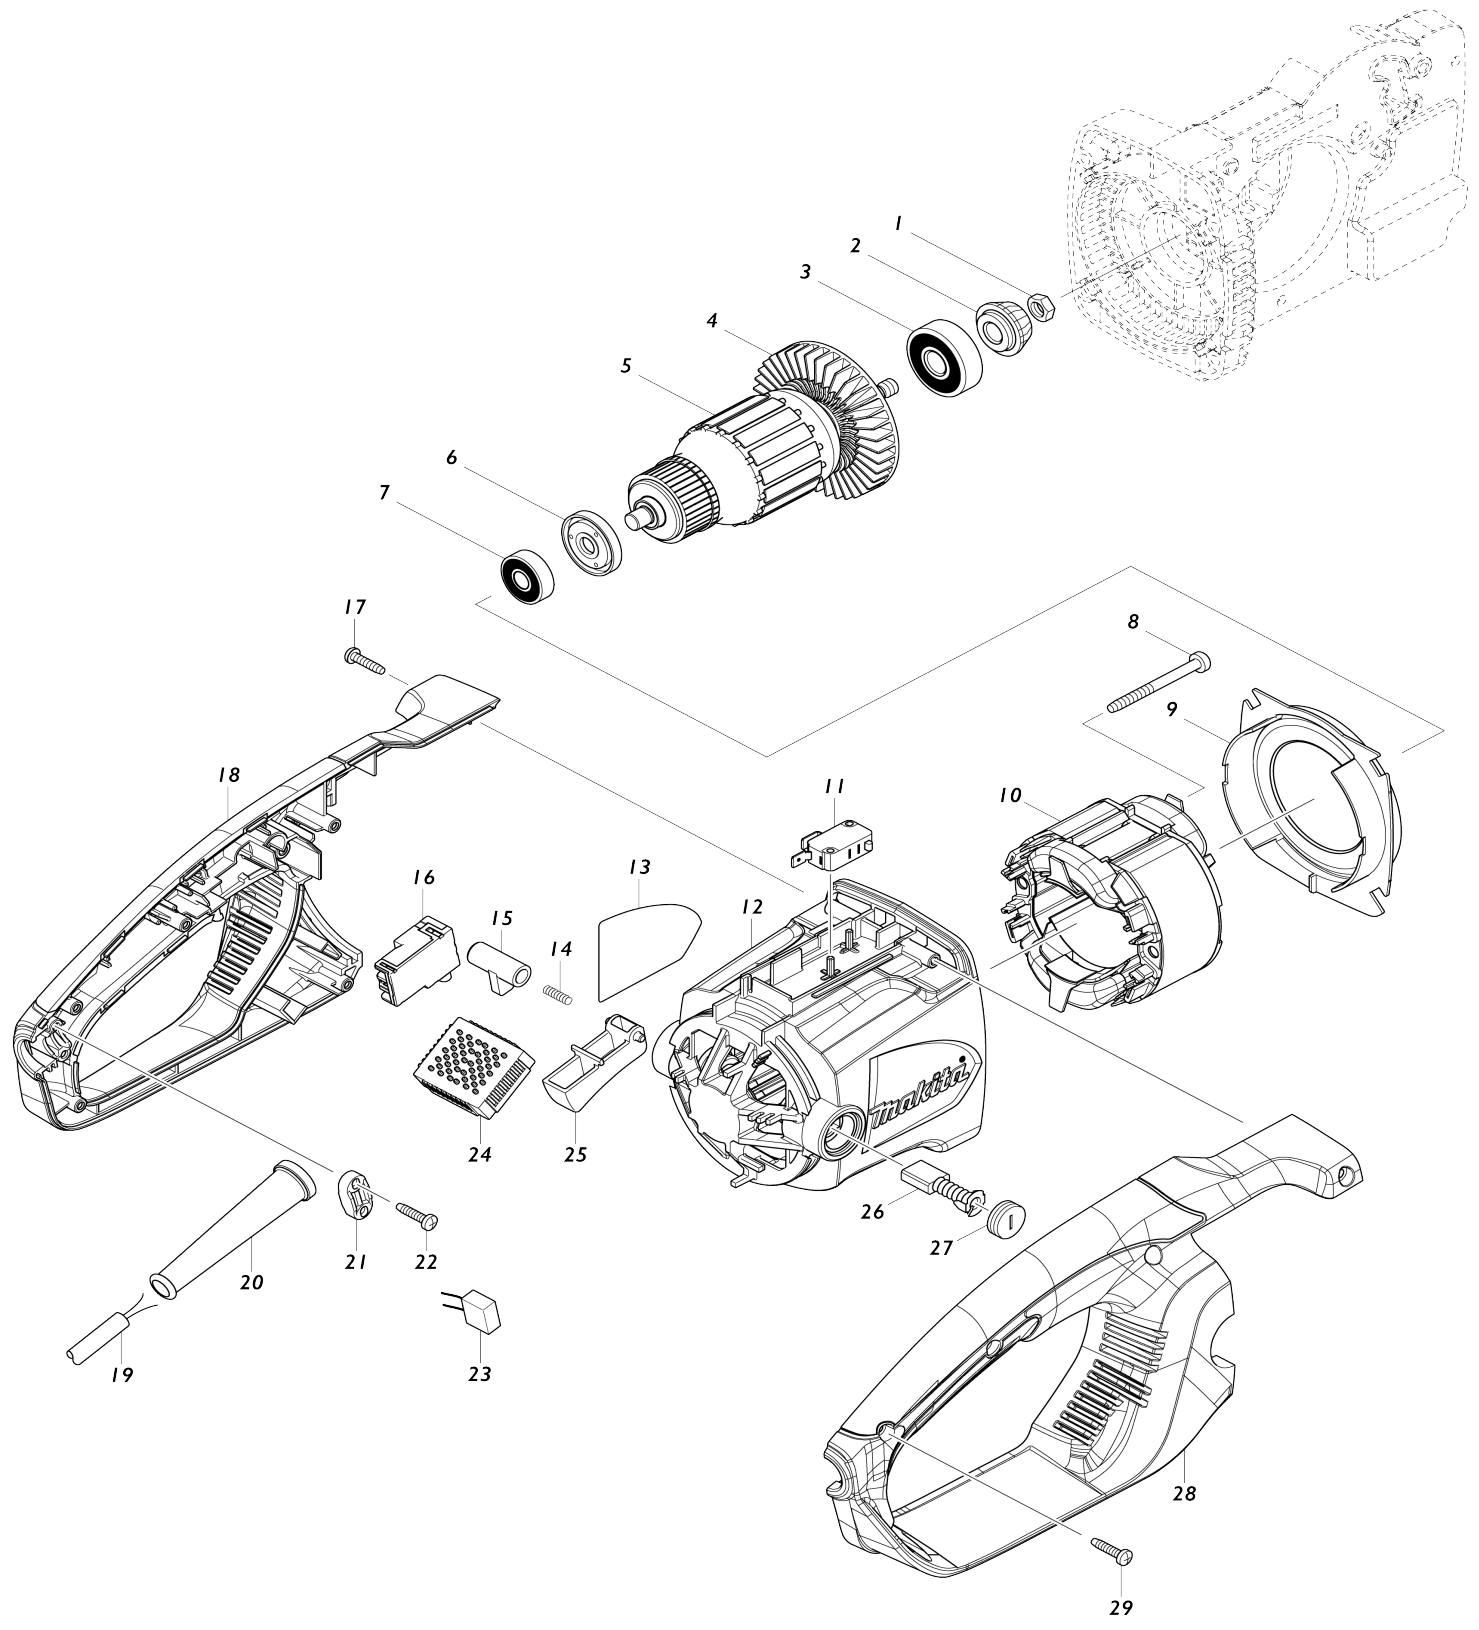

Model No. UC4051A ELECTRIC CHAIN SAW 400MM

Model No. UC4051A ELECTRIC CHAIN SAW 400MM

Model No.UC4051A ELECTRIC CHAIN SAW 400MM

Item No.	Parts No.	Description	Interchangability	Q'ty	New/Old	Note1	Note2
001	931403-6	HEX. NUT M8		1			
002	227626-5	SPIRAL BEVEL GEAR 12		1			
003	211111-8	BALL BEARING 6301LLB		1			
004	240003-4	FAN 80		1			
005	517904-4	ARMATURE ASS'Y 240V		1			
D10		INC. 3,4,6,7					
006	681666-1	INSULATION WASHER		1			
007	210084-2	BALL BEARING 629ZZ		1			
008	266095-5	TAPPING SCREW 5X55		2			
009	419410-4	BAFFLE PLATE		1			
010	636394-3	FIELD 240V		1	*		
010-1	520156-8	FIELD ASS'Y 240V	<	1			
C10	654020-2	RING TERMINAL		2			
C20	654501-6	CONNECTOR P-1.25		2			
C30	654207-6	RECEPTACLE		1			
011	650577-1	SWITCH SD-006-BB2AA-AA		1			
012	142348-5	MOTOR HOUSING COMPLETE		1			
C10	643653-8	BRUSH HOLDER 6.5-13.5		2	*		
C11	643536-2	BRUSH HOLDER 6.5X13.5	<	2			
013	815G07-3	UC4051A NAME PLATE		1			
014	233173-6	COMPRESSION SPRING 4		1			
015	416178-3	LOCK-OFF BUTTON		1	*		
015-1	413B17-0	LOCK OFF BUTTON	<	1			
016	650717-1	SWITCH TGC30B		1			
017	265995-6	TAPPING SCREW 4X18		1			
018	187901-0	HANDLE SET		1			
C10	802G51-9	CAUTION LABEL		1			
D10		INC. 28					
019	665883-1	POWER SUPPLY CORD 1.0-2-5.0		1	*		
019-1	665894-6	POWER SUPPLY CORD 1.0-2-0.5	X	1			
020	682540-6	CORD GUARD 9.3-90		1			
021	687124-5	STRAIN RELIEF		1			
022	265995-6	TAPPING SCREW 4X18		2			
023	645105-5	NOISE SUPPRESSOR		1			
024	631719-6	CONTROLLER		1	*		
024-1	620M13-9	CONTROLLER	<	1			
025	419411-2	SWITCH LEVER		1			
026	181044-0	CARBON BRUSH CB-153		1			
027	643650-4	BRUSH HOLDER CAP 6.5-13.5		2	*		
027-1	643650-4	BRUSH HOLDER CAP 6.5-13.5	O	2			
028	187901-0	HANDLE SET		1			
C10	802G51-9	CAUTION LABEL		1			
D10		INC. 18					
029	265995-6	TAPPING SCREW 4X18		6			
030	142282-9	TANK CAP COMPLETE		1			
031	454822-4	GEAR HOUSING COVER		1			
032	421959-2	SPONGE SEAL		1			