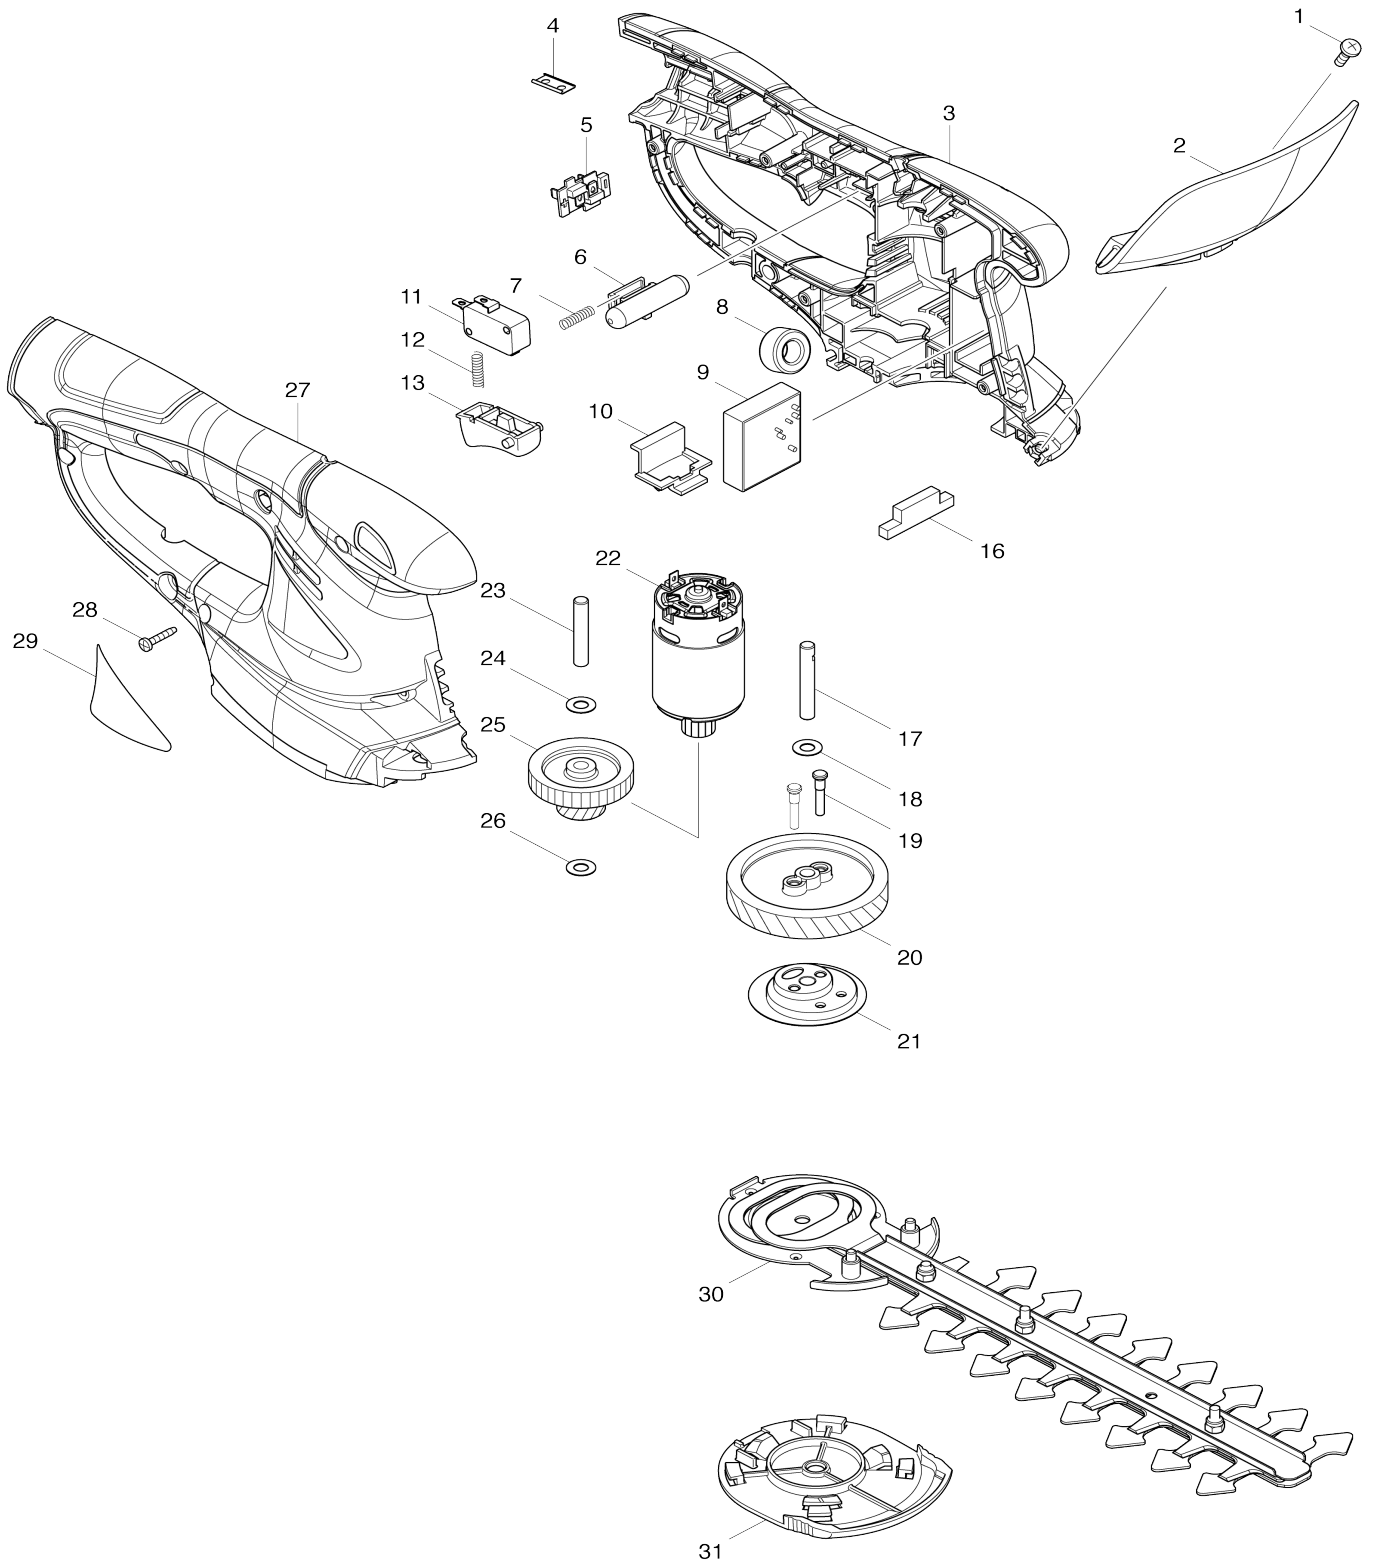

Model No.UH200D 200MM CORDLESS HEDGE TRIMMER

Model No.UH200D 200MM CORDLESS HEDGE TRIMMER

Item No.	Parts No.	Description	Interchangeability	Q'ty	New/Old	Note1	Note2
001	915116-7	BINDING HEAD SCREW M4X12		1			
002	140599-4	PROTECTOR COMPLETE		1			
C10	819948-3	CAUTION LABEL		1	*		
003	188830-0	HOUSING SET		1			
C10	931102-0	HEX. NUT M4		1			
C20	346275-0	PLATE		2	*		
C21	347590-5	PLATE	O	2			
D10		INC.27					
004	345998-7	SET PLATE		1			
005	643817-4	TERMINAL		1			
006	452438-9	LOCK OFF BUTTON		1			
007	231473-8	COMPRESSION SPRING 4		1			
008	688131-1	LINE FILTER		1	*		
008-1	688131-1	LINE FILTER	O	1			
009	135383-0	CONTROLLER ASSY		1			
C10	654069-2	RECEPTACLE		4	*		
C11	654086-2	RECEPTACLE	O	4			
D10		INC.8					
010	451812-8	LOCK LEVER		1			
011	651944-3	SWITCH DMC-1115-13		1			
012	231473-8	COMPRESSION SPRING 4		1			
013	417564-1	SWITCH LEVER		1			
016	451814-4	DUST GUARD		1			
017	268254-7	PIN 6		1			
018	261122-3	WASHER 6		1			
019	268256-3	PIN 4		2			
020	227728-7	HELICAL GEAR 47		1			
021	165609-6	CRANK COMPLETE		1			
022	629877-0	DC MOTOR		1			
023	268076-5	PIN 6		1			
024	261122-3	WASHER 6		1			
025	226831-1	GEAR 12-31		1			
026	261122-3	WASHER 6		1			
027	188830-0	HOUSING SET		1			
C10	931102-0	HEX. NUT M4		1			
C20	346275-0	PLATE		2	*		
C21	347590-5	PLATE	O	2			
D10		INC.3					
028	266429-2	TAPPING SCREW 3X16		5			
029	867914-4	UH200D NAME PLATE		1			
030	195272-1	SHEAR BLADE ASSEMBLY SET		1			
031	140451-6	UNDER COVER COMPLETE		1	*		
031-1	140451-6	UNDER COVER COMPLETE	<	1			
A01	451816-0	BLADE COVER		1	*		
A01-1	458342-0	BLADE COVER	O	1			
A02	195279-7	CHIP RECEIVER SET		1			
C10	252656-7	THUMB NUT M4		2			