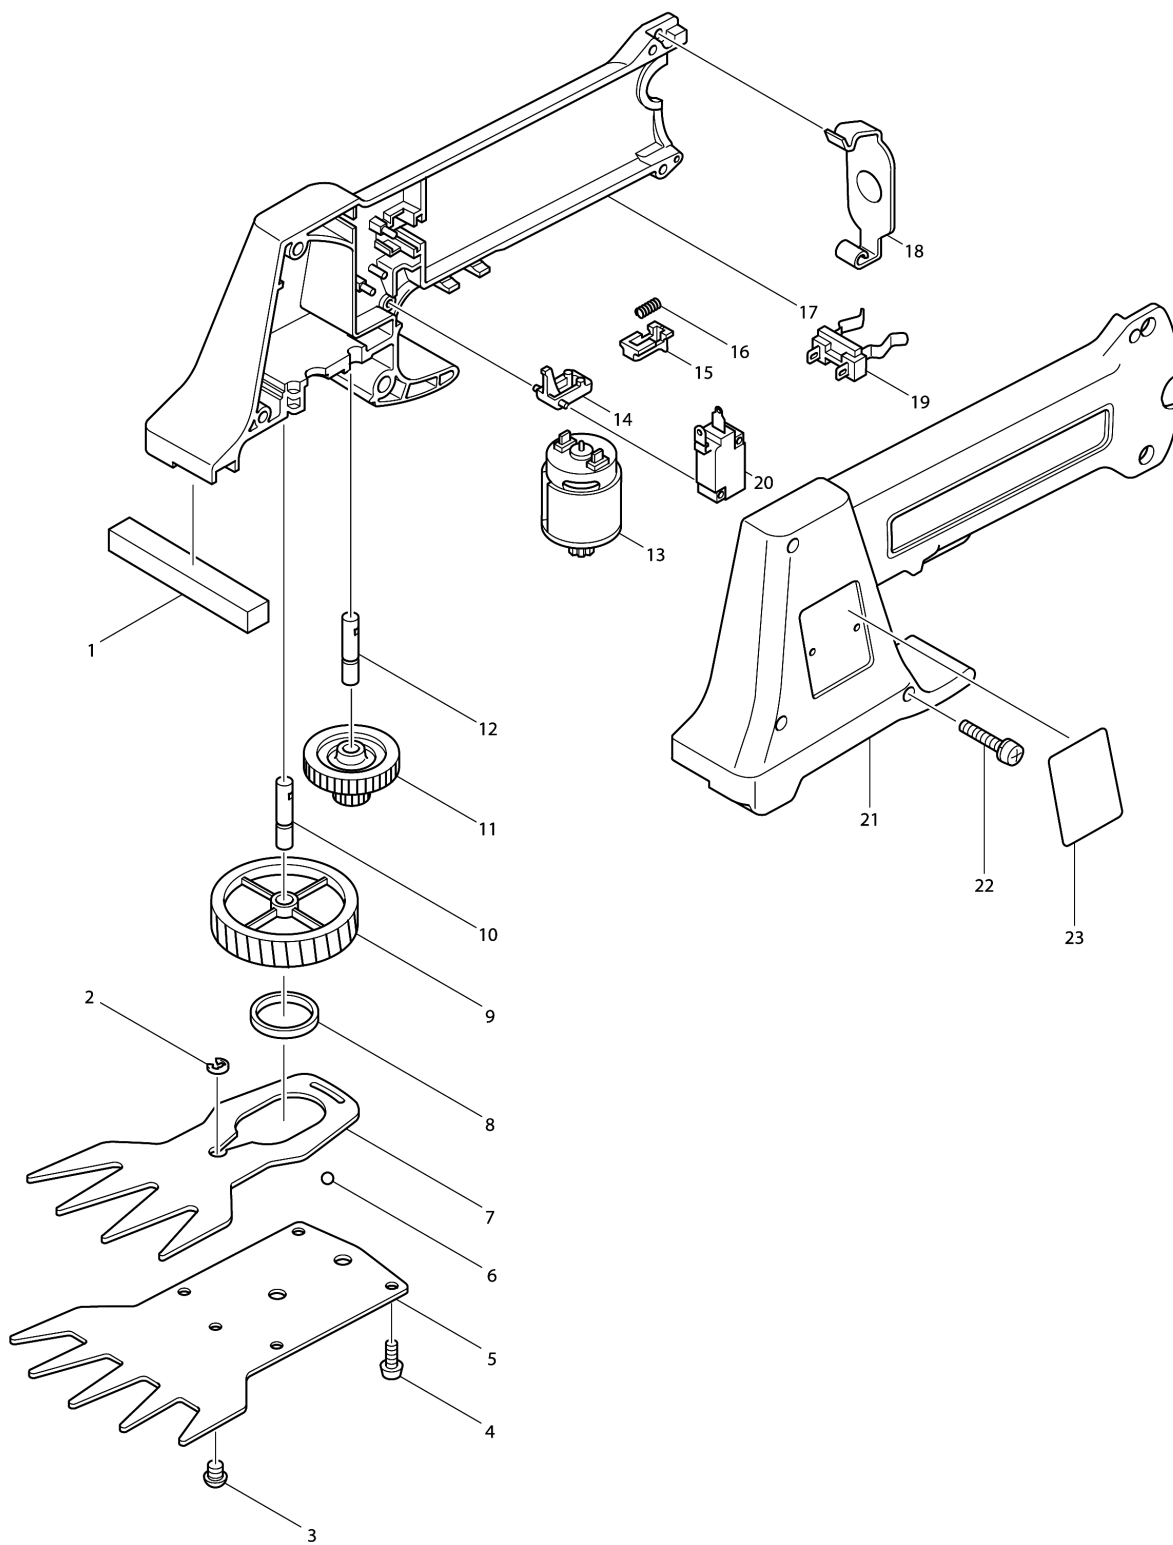

Model No.UM1000D CORDLESS GRASS SHEAR 100MM

Model No.UM1000D CORDLESS GRASS SHEAR 100MM

Item	Parts No.	Description	I/C	Qty	New/Old	Opt. 1	Opt. 2	Note
001	423121-5	SPONGE SEAL		1				
002-1	961018-5	STOP RING E-5		1				
003-1	256686-0	PIN 7		1				
004	251307-9	+ PAN HEAD SCREW M4X15		1				
005-4	125030-1	SHEAR BLADE ASS'Y		1				
D10		INC. 2-1,3-1,6,7-4						
006	216001-0	STEEL BALL 3.5		1				
007-4	125030-1	SHEAR BLADE ASS'Y		1				
D10		INC. 2-1,3-1,5-4,6						
008	257116-4	RING 21		1				
009	221742-5	HELICAL GEAR 52		1				
010	321835-9	SHAFT		1				
011	226804-4	GEAR 14-34		1				
012	321835-9	SHAFT		1				
013	629538-2	DC MOTOR 7.2V		1				
C10	221922-3	SPUR GEAR 9		1				
014-1	414168-0	SWITCH LEVER		1				
015-1	414169-8	LOCK-OFF LEVER		1				
016	231390-2	COMPRESSION SPRING 3		1				
017	181834-1	HOUSING SET		1				
D10		INC 21						
018	342833-0	SET PLATE		1				
019	643909-9	BATTERY HOLDER		1				
020-1	651866-7	SWITCH V-5130E-092		1	*			
020-2	651944-3	SWITCH DMC-1115-13	O	1				
021	181834-1	HOUSING SET		1				
D10		INC 17						
022	911143-2	PAN HEAD SCREW M4X22		5				
023	855254-2	NAME PLATE UM1000D		1				
031-1	191679-9	BATTERY 7000 SET		1				
400	410540-4	BLADE COVER		1				
401	414938-7	BATTERY COVER		1				

Please order the parts with part number.

Print Date 4/7/2019