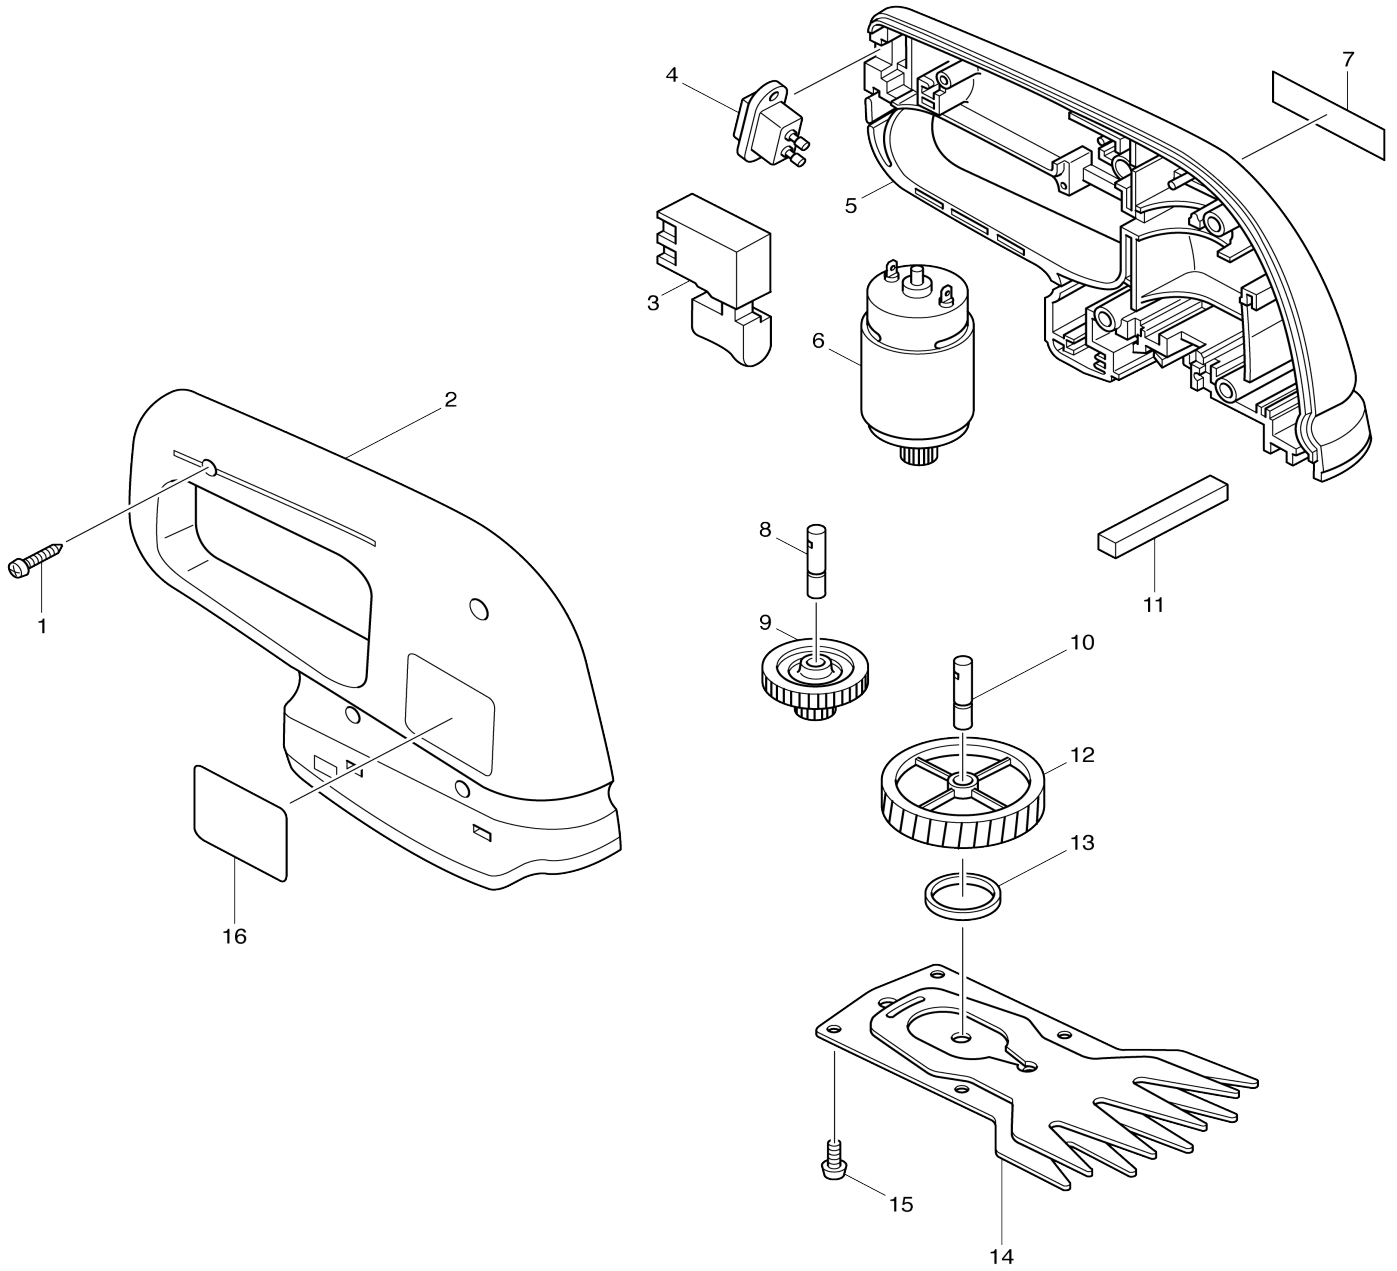

Model No.UM103D CORDLESS GRASS SHEAR

Model No.UM103D CORDLESS GRASS SHEAR

Item No.	Parts No.	Description	Interchangability	Q'ty	New/Old	Note1	Note2
001	265874-8	TAPPING SCREW BT 4X20		4			
002	182682-1	Housing set (blue)		1			
D10		INC. 5					
003	651276-8	Switch SGES120C		1			
004	655409-7	Inlet		1			
005	182682-1	Housing set (blue)		1			
D10		INC. 2					
006	629679-4	DC motor		1			
C10	221922-3	Spur gear 9		1			
007	819063-3	MAKITA LABEL		1			
008	321835-9	SHAFT		1			
009	226804-4	Gear 14-34		1			
010	321835-9	SHAFT		1			
011	423121-5	Sponge seal		1			
012	221742-5	Helical gear 52		1			
013	257116-4	Ring 21		1			
014	125030-1	Shear blade assembly		1			
C10	216001-0	STEEL BALL 3.5		1			
C20	256686-0	PIN 7		1			
C30	961018-5	STOP RING E-5		1			
015	911128-8	P.H.SCREW M4X16 WITH WR		4			
016	857619-4	Name plate UM103D		1			
A01	410540-4	Blade cover		1			
A02	192493-6	Extension cord set		1	*		
A02-1	667979-4	Extension cord	O	1			

Please state Parts No. when your order.

Print Date 25/10/2023