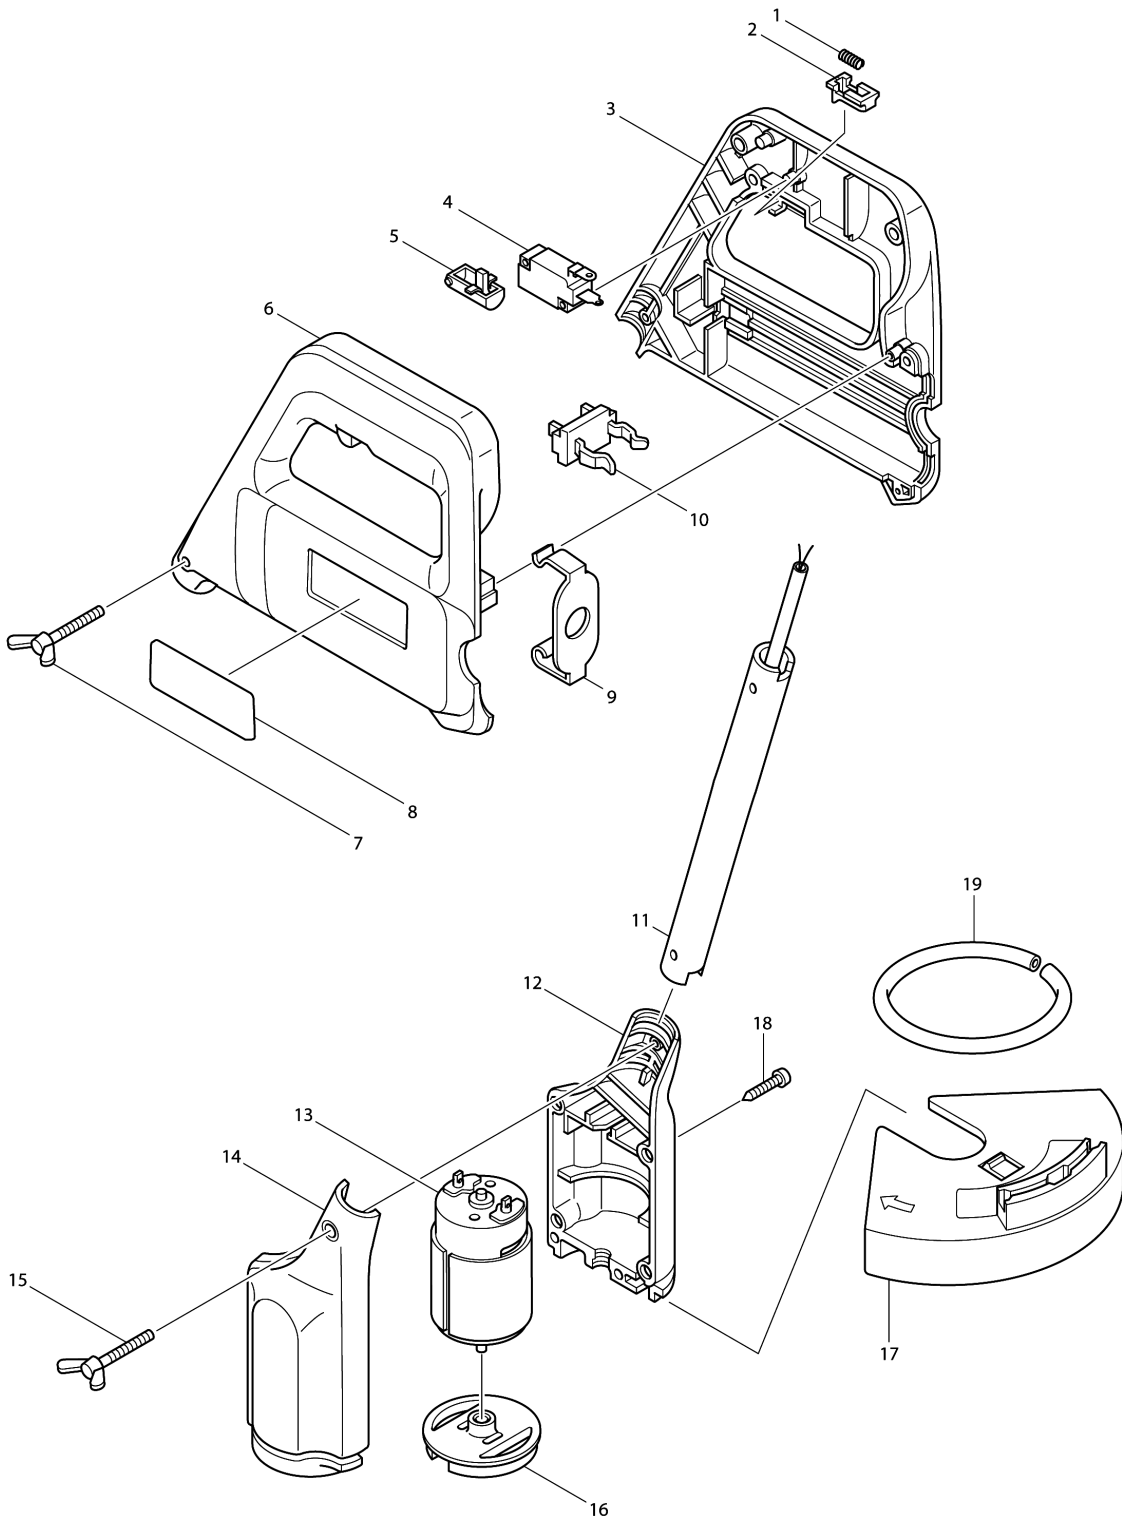

Model No.UM1200D CORDLESS GRASS TRIMMER 120MM

Model No.UM1200D CORDLESS GRASS TRIMMER 120MM

Item	Parts No.	Description	I/C	Qty	New/Old	Opt. 1	Opt. 2	Note
001	231390-2	COMPRESSION SPRING 3		1				
002-1	414169-8	LOCK-OFF LEVER		1				
003	181841-4	GRIP SET		1				
D10		INC. 6						
004-1	651866-7	SWITCH V-5130E-092		1	*			
004-2	651944-3	SWITCH DMC-1115-13	O	1				
005	410632-9	SWITCH LEVER		1				
006	181841-4	GRIP SET		1				
D10		INC. 3						
007	924151-4	WING BOLT M4X30		1				
008	855406-5	NAME PLATE UM1200D		1				
009	342833-0	SET PLATE		1				
010	643909-9	BATTERY HOLDER		1				
011	331278-7	PIPE 18		1				
012	181842-2	MOTOR HOUSING SET		1				
D10		INC. 14						
013	629539-0	DC MOTOR 7.2V		1				
014	181842-2	MOTOR HOUSING SET		1				
D14		INC. 12						
015	924151-4	WING BOLT M4X30		1				
016	410631-1	BLADE HOLDER		1				
017B_	155887-6	SAFETY COVER COMPLETE		1				
C10	817857-0	CAUTION LABEL		1				
018	265837-4	+ TAPPING SCREW 3X20		1				
019	412074-3	POLYETHYLENE TUBE 4		1				
027-1	191679-9	BATTERY 7000 SET		1				
400-1	792374-060	GRASS TRIMMER BLADE		1				
401	414938-7	BATTERY COVER		1				

Please order the parts with part number.

Print Date 23/11/2023