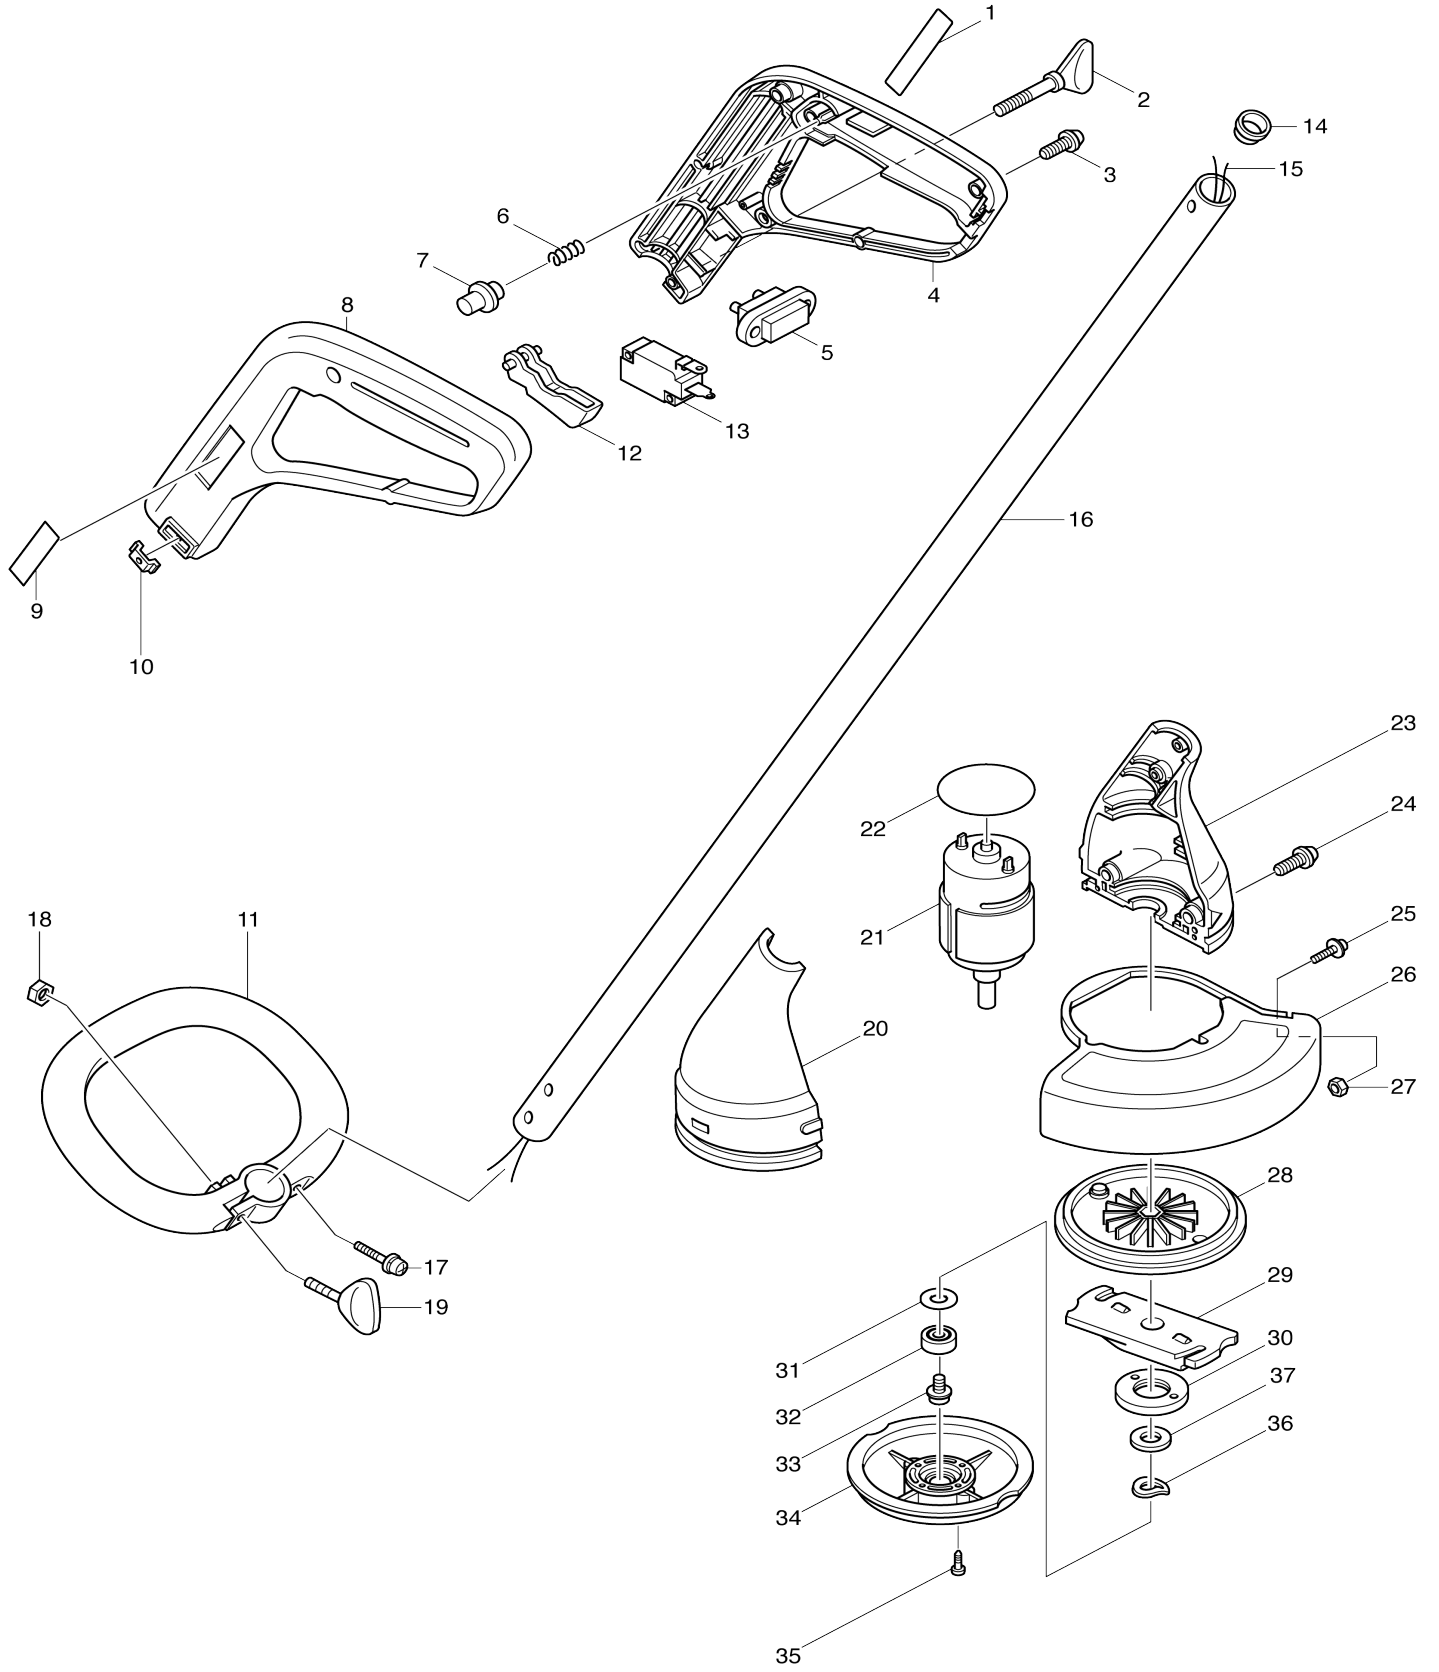

Model No.UM140D CORDLESS GRASS TRIMMER

Model No.UM140D CORDLESS GRASS TRIMMER

Item No.	Parts No.	Description	Interchangeability	Q'ty	New/Old	Note1	Note2
001	857618-6	Name plate UM140D		1			
002	251880-9	SCREW M5X33		1			
003	265871-4	TAPPING SCREW BT 4X16		6			
004	182684-7	Handle set (blue)		1			
D10		INC. 8					
005	655409-7	Inlet		1			
006	231457-6	COMPRESSION SPRING 3		1			
007	415674-8	LOCK OFF BUTTON		1			
008	182684-7	Handle set (blue)		1			
D10		INC. 4					
009	819063-3	MAKITA LABEL		1			
010	252042-2	SQUARE NUT M5		1			
011	415358-8	SIDE HANDLE		1			
012	415580-7	SWITCH LEVER		1			
013	651866-7	SWITCH V-5130E-092		1	*		
013-1	651944-3	SWITCH DMC-1115-13	O	1			
014	262058-9	P.P ring 17		1			
015	667972-8	Power supply cord 18-2-1.38		1			
016	154414-6	PIPE COMPLETE		1			
C10	951166-8	SPRING PIN 5-24		1			
017	911243-8	PAN HEAD SCREW M5X25		1			
018	931202-6	HEX. NUT M5		2			
019	251878-6	SCREW M5X20		1			
020	182685-5	Motor housing set (blue)		1			
D10		INC. 23					
021	629673-6	DC motor		1			
C10	322697-8	SHAFT		1			
022	213556-6	O RING 42		1			
023	182685-5	Motor housing set (blue)		1			
D10		INC. 20					
024	265871-4	TAPPING SCREW BT 4X16		4			
025	911124-6	PAN HEAD SCREW M4X14		1			
026	150518-2	Safety cover complete (black)		1			
C10	810786-6	Indication label		1			
027	931102-0	HEX. NUT M4		1			
028	154415-4	BLADE HOLDER COMPLETE		1			
029	415542-5	RETAINER		1			
030	415545-9	BEARING BOX		1			
031	253865-1	FLAT WASHER 8		1			
032	210005-4	BALL BEARING 608DDW		1			
033	251459-6	Slotted flat head screw M5X10		1			
034	415544-1	CAP		1			
035	265966-3	Pan head BT tapping screw 3X10		2			
036	253948-7	WAVE WASHER 8		1			
037	267135-2	Flat washer 8		1			
A01	192441-5	Blade set (10 pcs)		1			

Please state Parts No. when your order.

Print Date 25/10/2023