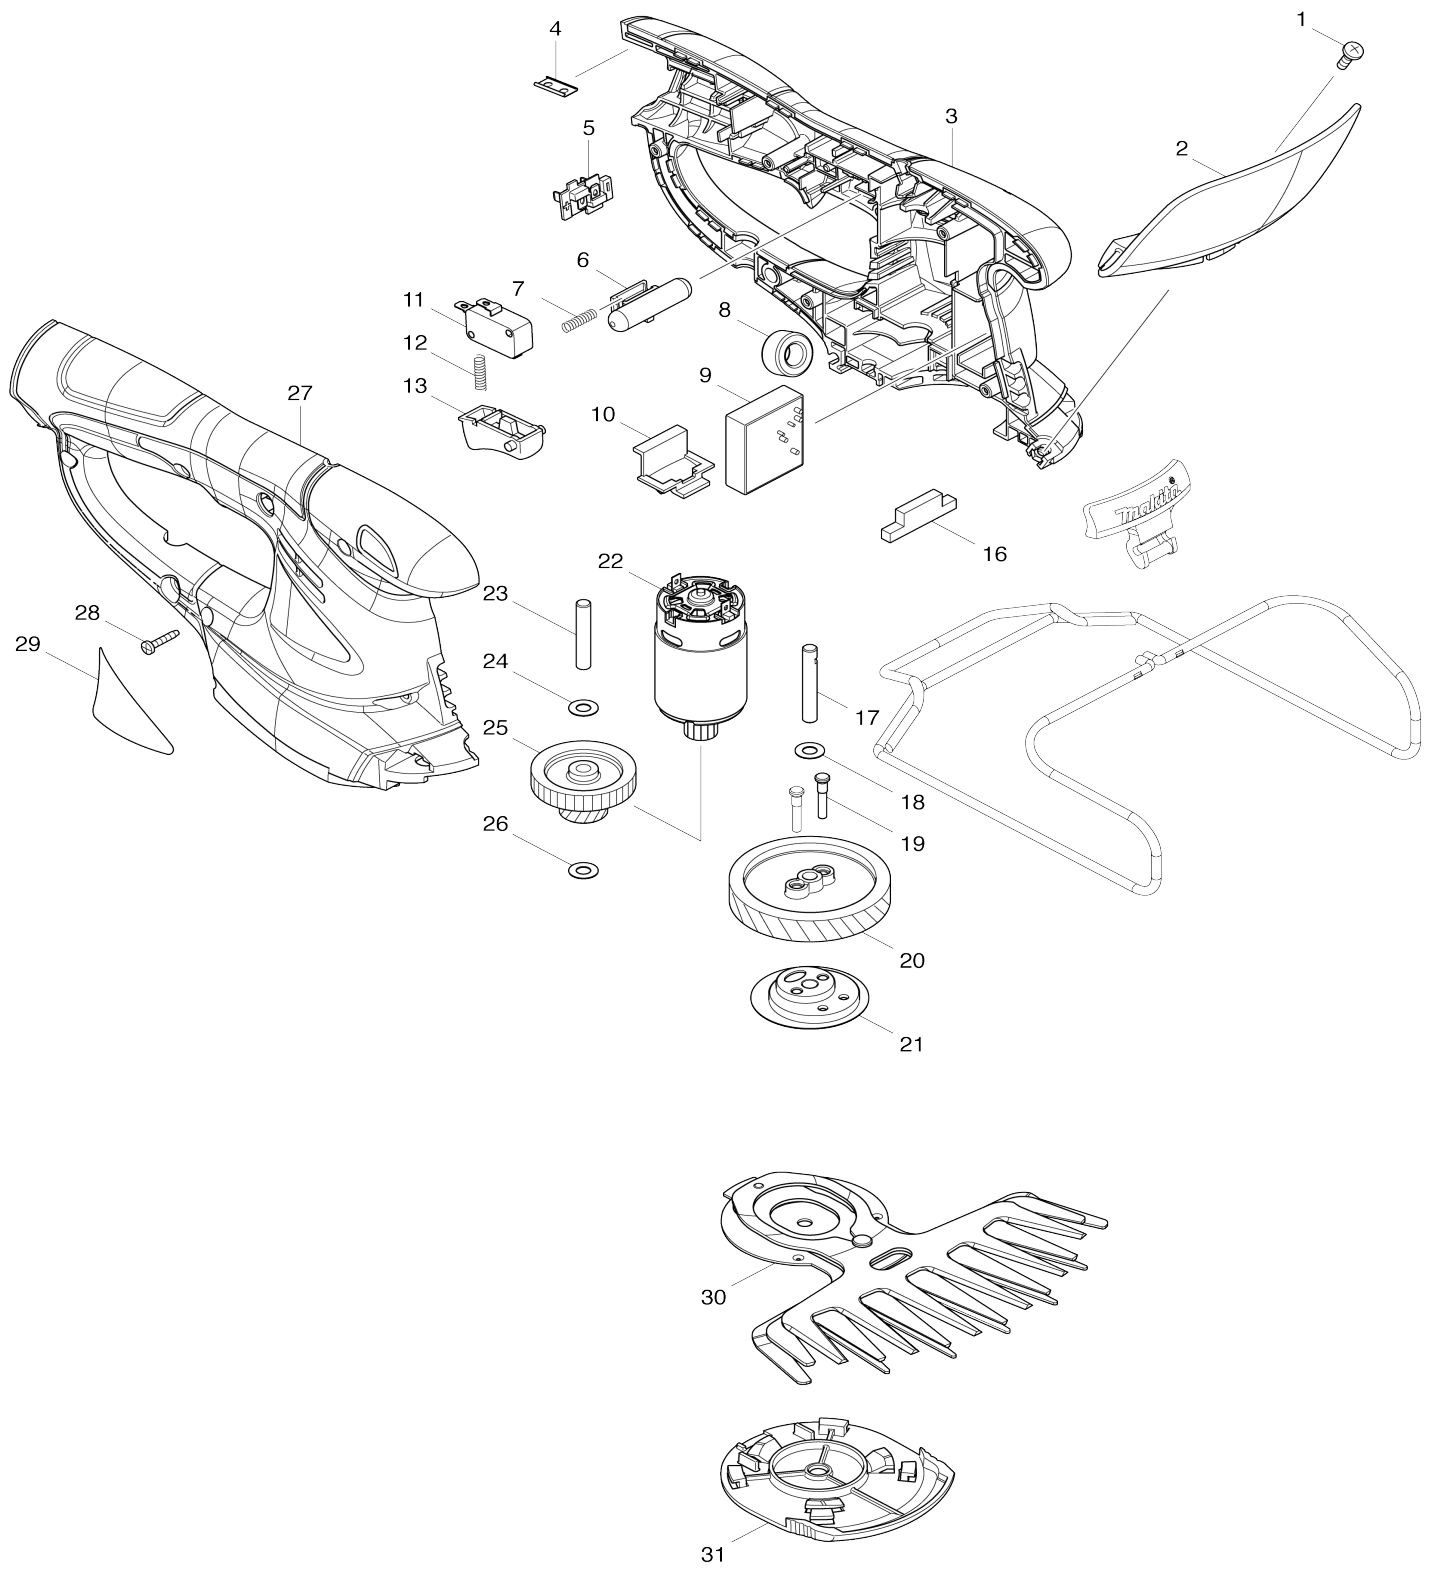

Model No.UM164D 160MM CORDLESS GRASS SHEAR

Model No.UM164D 160MM CORDLESS GRASS SHEAR

Item No.	Parts No.	Description	Interchangeability	Q'ty	New/Old	Note1	Note2
001	915116-7	BINDING HEAD SCREW M4X12		1			
002	140599-4	PROTECTOR COMPLETE		1			
C10	819948-3	CAUTION LABEL		1	*		
003	188830-0	HOUSING SET		1			
C10	931102-0	HEX. NUT M4		1			
C20	346275-0	PLATE		2	*		
C21	347590-5	PLATE	O	2			
D10		INC.27					
004	345998-7	SET PLATE		1			
005	643817-4	TERMINAL		1			
006	451809-7	LOCK OFF BUTTON		1	*		
006-1	452438-9	LOCK OFF BUTTON	O	1			
007	231473-8	COMPRESSION SPRING 4		1			
008	688131-1	LINE FILTER		1	*		
008-1	688131-1	LINE FILTER	O	1			
009	135383-0	CONTROLLER ASSY		1			
C10	654069-2	RECEPTACLE		4	*		
C11	654086-2	RECEPTACLE	O	4			
D10		INC.8					
010	451812-8	LOCK LEVER		1			
011	651944-3	SWITCH DMC-1115-13		1			
012	231473-8	COMPRESSION SPRING 4		1			
013	417564-1	SWITCH LEVER		1			
016	451814-4	DUST GUARD		1			
017	268254-7	PIN 6		1			
018	261122-3	WASHER 6		1			
019	268256-3	PIN 4		2			
020	227728-7	HELICAL GEAR 47		1			
021	165609-6	CRANK COMPLETE		1			
022	629877-0	DC MOTOR		1			
023	268076-5	PIN 6		1			
024	261122-3	WASHER 6		1			
025	226831-1	GEAR 12-31		1			
026	261122-3	WASHER 6		1			
027	188830-0	HOUSING SET		1			
C10	931102-0	HEX. NUT M4		1			
C20	346275-0	PLATE		2	*		
C21	347590-5	PLATE	O	2			
D10		INC.3					
028	266429-2	TAPPING SCREW 3X16		5			
029	867905-5	UM164D NAME PLATE		1			
030	195267-4	SHEAR BLADE ASSEMBLY SET		1	*		
030-1	195267-4	SHEAR BLADE ASSEMBLY SET	O	1			
031	140451-6	UNDER COVER COMPLETE		1	*		
031-1	140451-6	UNDER COVER COMPLETE	<	1			
A01	325896-1	BASE FRAME		1			
A02	451813-6	CHANGE LEVER		1			

A03	452055-5	BLADE COVER		1		
F01-1	196066-7	BATTERY BL1013 SET	O	1		
F06-1	195267-4	SHEAR BLADE ASSEMBLY SET	O	1		
F08-1	195269-0	BASE FRAME SET	O	1		

Please state Parts No. when your order.

Print Date 12/05/2023