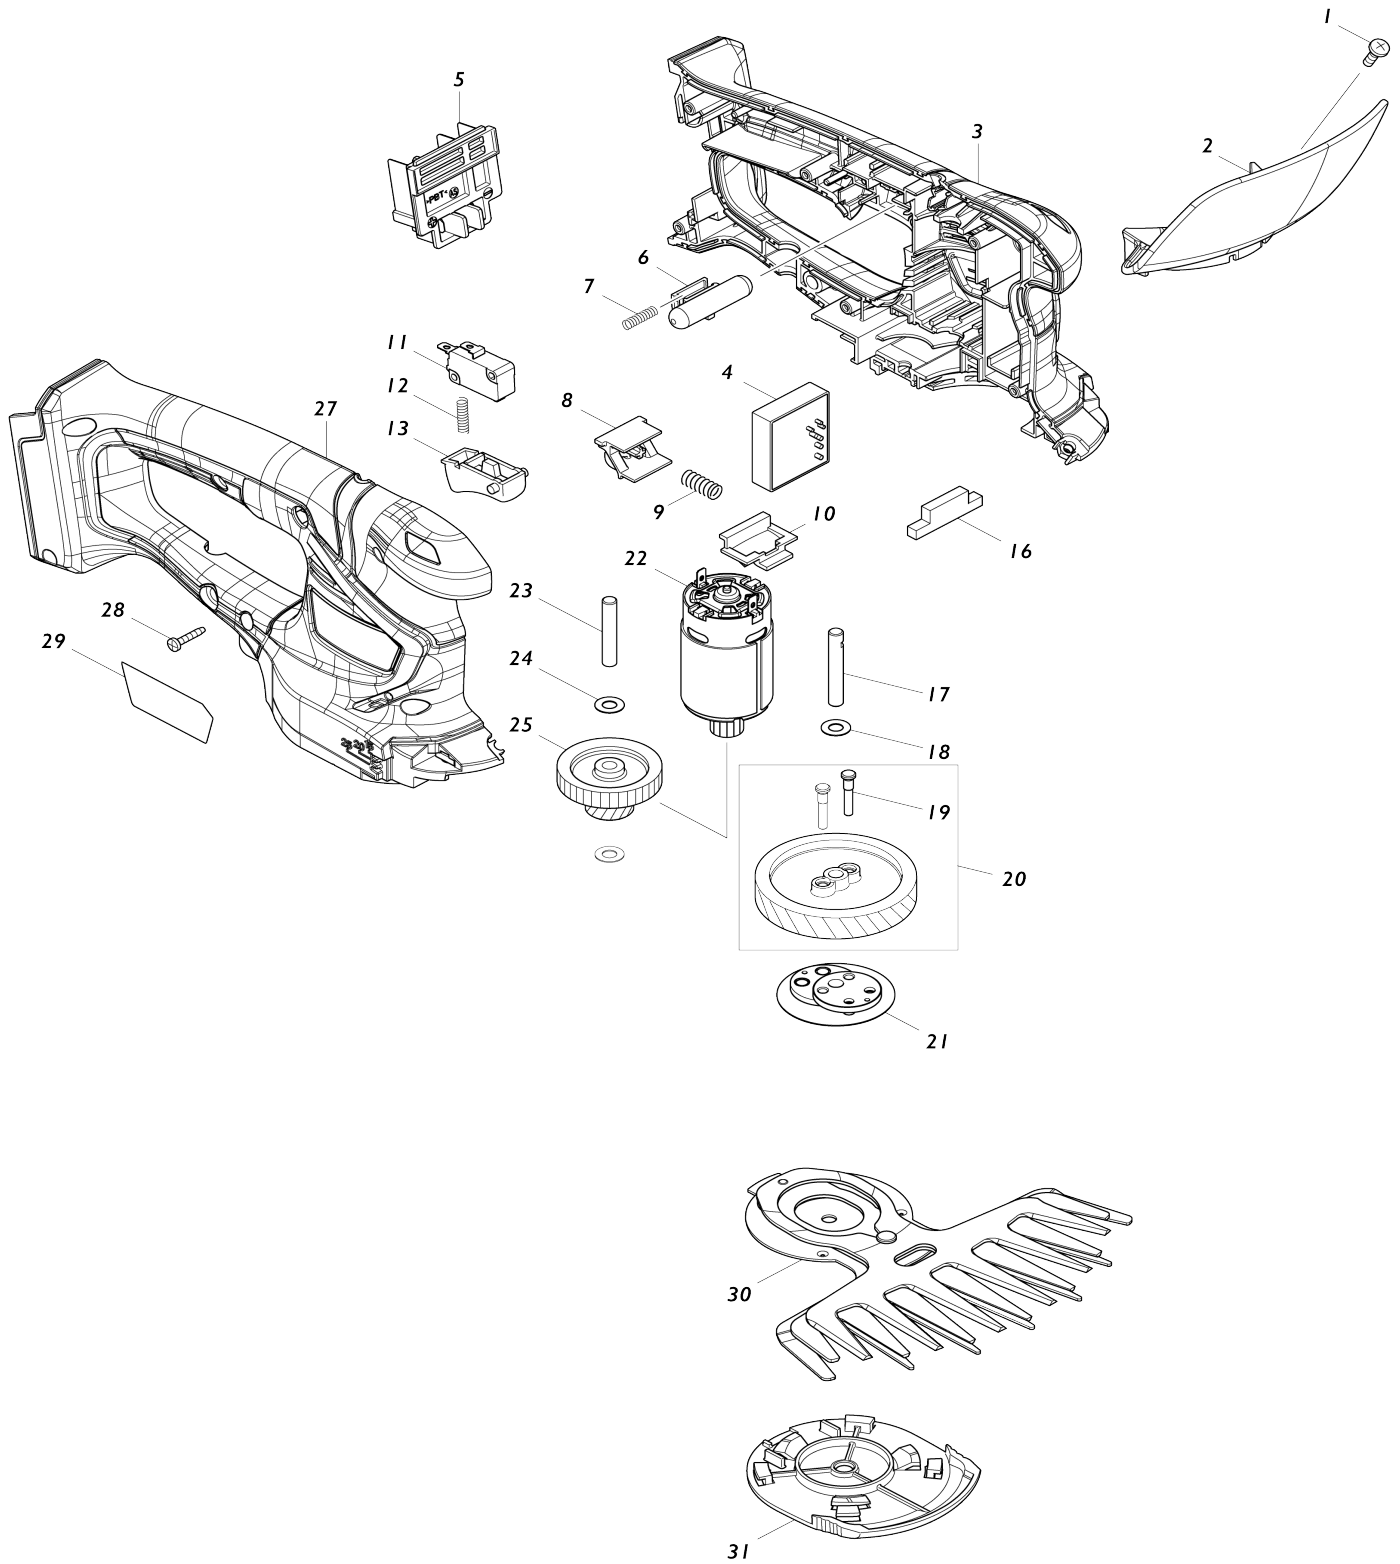

Model No.UM603D 160MM CORDLESS GRASS SHEAR

Model No.UM603D 160MM CORDLESS GRASS SHEAR

Item No.	Parts No.	Description	Interchangeability	Q'ty	New/Old	Note1	Note2
001	915116-7	BINDING HEAD SCREW M4X12		1			
002	144342-3	PROTECTOR COMPLETE		1	*		
002-1	140V97-0	PROTECTOR COMPLETE	<	1			
003	183G07-4	HOUSING SET		1	*		
C10	931102-0	HEX. NUT M4		1	*		
C20	346275-0	PLATE		2	*		
D10		INC. 27					
003-1	183U49-2	HOUSING SET	S	1			
C10	931102-0	HEX. NUT M4		1			
C20	346275-0	PLATE		2			
D10		INC. 27					
004	620646-2	CONTROLLER		1	*		
004-1	620E39-3	CONTROLLER	<	1			
005	643862-9	TERMINAL		1			
006	452438-9	LOCK OFF BUTTON		1	*		
006-1	413A16-6	LOCK OFF BUTTON	S	1			
007	231473-8	COMPRESSION SPRING 4		1			
008	454878-7	SLIDE PLATE		1			
009	234339-1	COMPRESSION SPRING 6		1			
010	454879-5	LOCK LEVER		1			
011	650744-8	SWITCH D3V-16-3C26		1			
012	231473-8	COMPRESSION SPRING 4		1			
013	417564-1	SWITCH LEVER		1			
016	451814-4	DUST GUARD		1			
017	268254-7	PIN 6		1			
018	253715-0	FLAT WASHER 6		1			
019	268256-3	PIN 4		2			
020	135883-0	HELICAL GEAR 47 ASS'Y		1			
D10		INC. 19					
021	161598-3	CRANK COMPLETE		1			
022	629945-9	DC MOTOR		1			
023	268076-5	PIN 6		1			
024	253715-0	FLAT WASHER 6		2			
025	226831-1	GEAR 12-31		1			
027	183G07-4	HOUSING SET		1	*		
C10	931102-0	HEX. NUT M4		1	*		
C20	346275-0	PLATE		2	*		
D10		INC. 3					
027-1	183U49-2	HOUSING SET	S	1			
C10	931102-0	HEX. NUT M4		1			
C20	346275-0	PLATE		2			
D10		INC. 3					
028	266429-2	TAPPING SCREW 3X16		6			
029	852Y95-7	UM603D NAME PLATE		1			
030	195267-4	SHEAR BLADE ASSEMBLY SET		1	*		
C10	188369-3	OIL VESSEL SET		1	*		
030-1	195267-4	SHEAR BLADE ASSEMBLY SET	O	1			

C10	188369-3	OIL VESSEL SET		1		
031	140451-6	UNDER COVER COMPLETE		1		
A01	452055-5	BLADE COVER		1		
A02	457426-1	GRASS RECEIVER 160		1		
E01	812G42-2	SOUND 83DB LABEL		1		
F02-1	195267-4	SHEAR BLADE ASSEMBLY SET	O	1		

Please state Parts No. when your order.

Print Date 10/25/2023