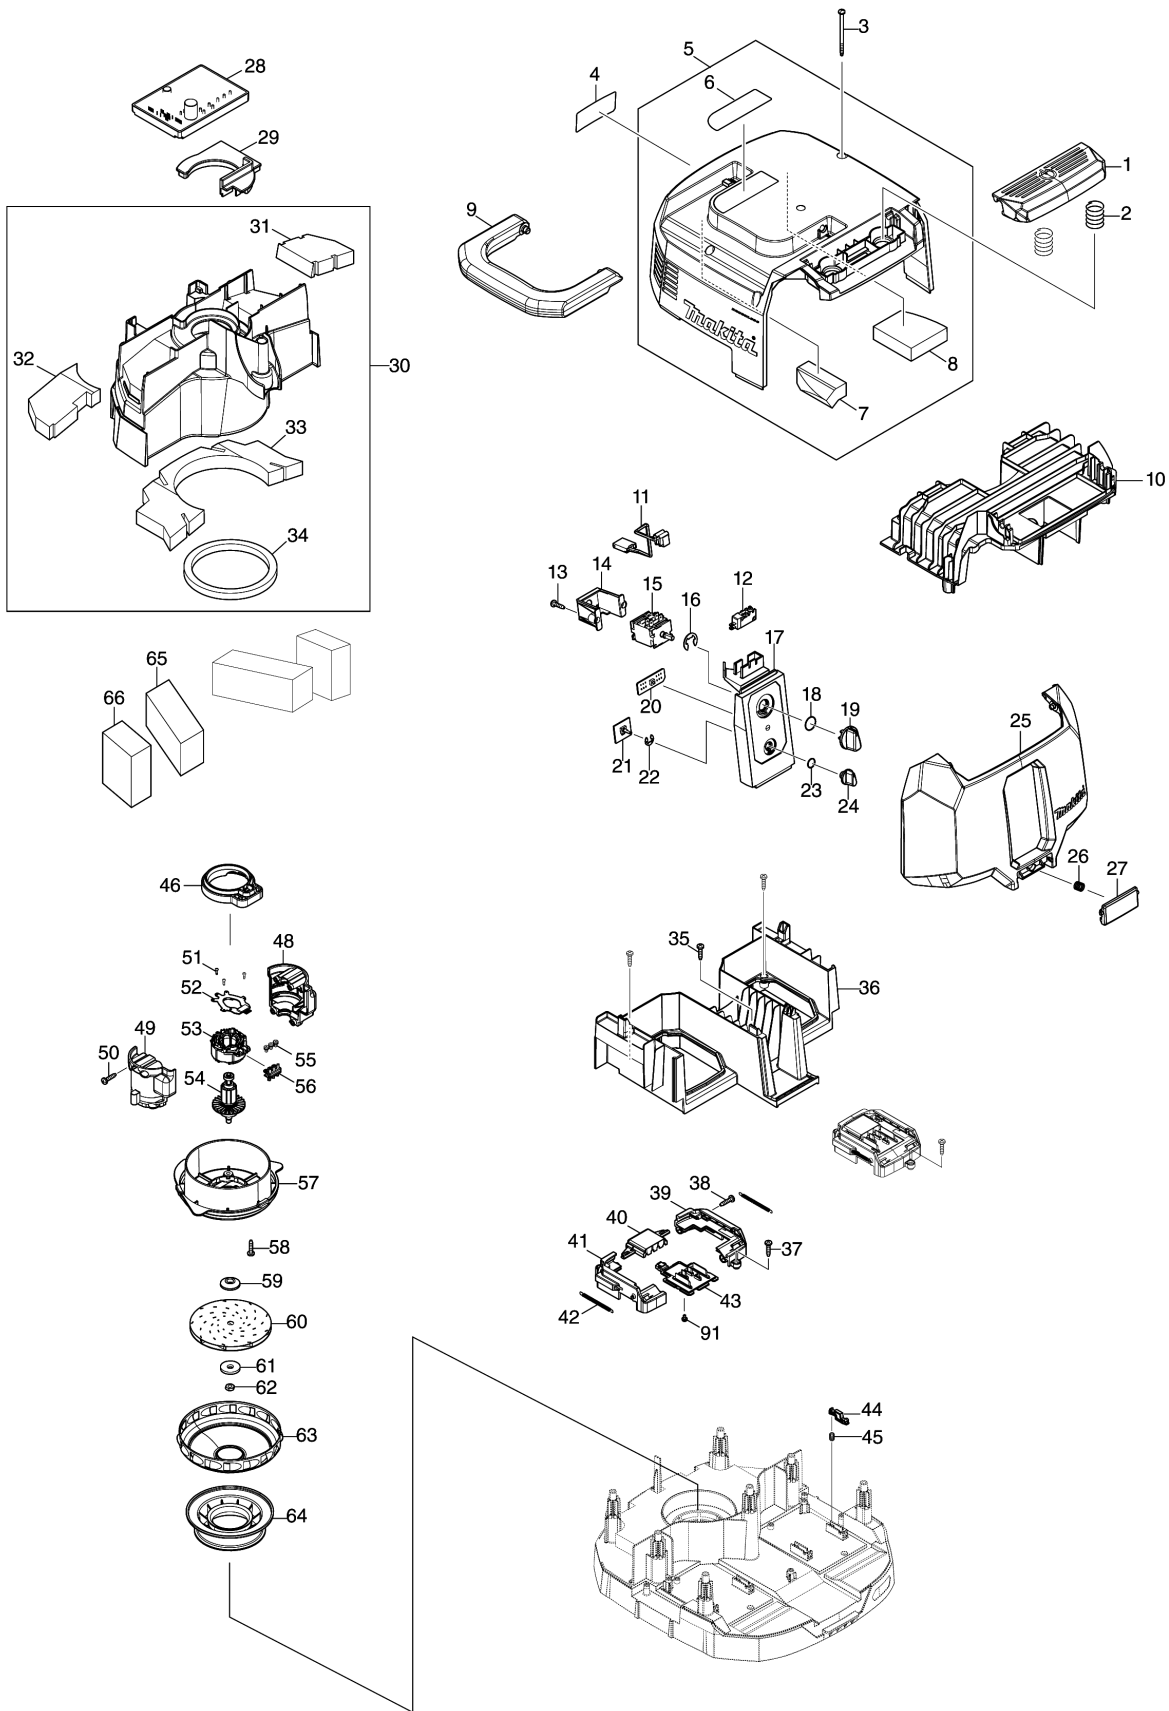

Model No.VC001GL CORDLESS VACUUM CLEANER

Model No.VC001GL CORDLESS VACUUM CLEANER

Model No.VC001GL CORDLESS VACUUM CLEANER

Item	Parts No.	Description	I/C	Qty	New/Old	Opt. 1	Opt. 2	Note
001	413B26-9	SWITCH BUTTON		1				
002	234273-5	COMPRESSION SPRING 20		2				
003	266340-8	TAPPING SCREW 4X65		7				
004	8112J1-3	VC001GL NAME PLATE		1				
005	141F78-1	COWLING COMPLETE		1				
D10		INC. 6-8						
006	813A18-6	CAUTION LABEL		1				
007	422796-7	TOP DAMPER A		1				
008	422797-5	TOP DAMPER B		1				
009	413B27-7	GRIP		1				
010	413B33-2	UPPER HOUSING		1				
011	638A20-6	LEAD UNIT		1				
012	651910-0	SWITCH D2VW-01-3HS		1				
013	266326-2	TAPPING SCREW 4X18		2				
014	451343-7	SWITCH HOLDER		1				
015	650013-7	SWITCH 1703.4002		1				
016	961062-2	STOP RING E-12		1				
017	141F75-7	SWITCH BASE COMPLETE		1				
C10	8040N1-6	INDICATION LABEL		1				
018	213176-6	O RING 14		1				
019	455733-6	SWITCH LEVER		1				
020	620F40-4	INDICATION CIRCUIT		1				
021	620D39-7	SUB CONTROLLER		1				
022	961013-5	STOP RING E-7		1				
023	213054-0	O RING 9		1				
024	451344-5	SWITCH DIAL		1				
025	413B28-5	BATTERY COVER		1				
026	231456-8	COMPRESSION SPRING 7		1				
027	413B30-8	BATTERY COVER HOOK		1				
028	620F37-3	CONTROLLER		1				
029	422795-9	RUBBER CAP		1				
030	141F84-6	SEPARATOR COMPLETE		1				
D10		INC. 31-34						
031	422802-8	BAND DUMPER E		1				
032	422801-0	BAND DUMPER D		1				
033	422799-1	BAND DUMPER B		1				
034	422804-4	SEAL A		1				
035	266326-2	TAPPING SCREW 4X18		3				
036	413B31-6	LOWER HOUSING		1				
037	266326-2	TAPPING SCREW 4X18		4				
038	266326-2	TAPPING SCREW 4X18		4				
039	183U06-0	TERMINAL CASE SET		2				
D10		INC. 41						
040	413B40-5	TERMINAL COVER		2				
041	183U06-0	TERMINAL CASE SET		2				