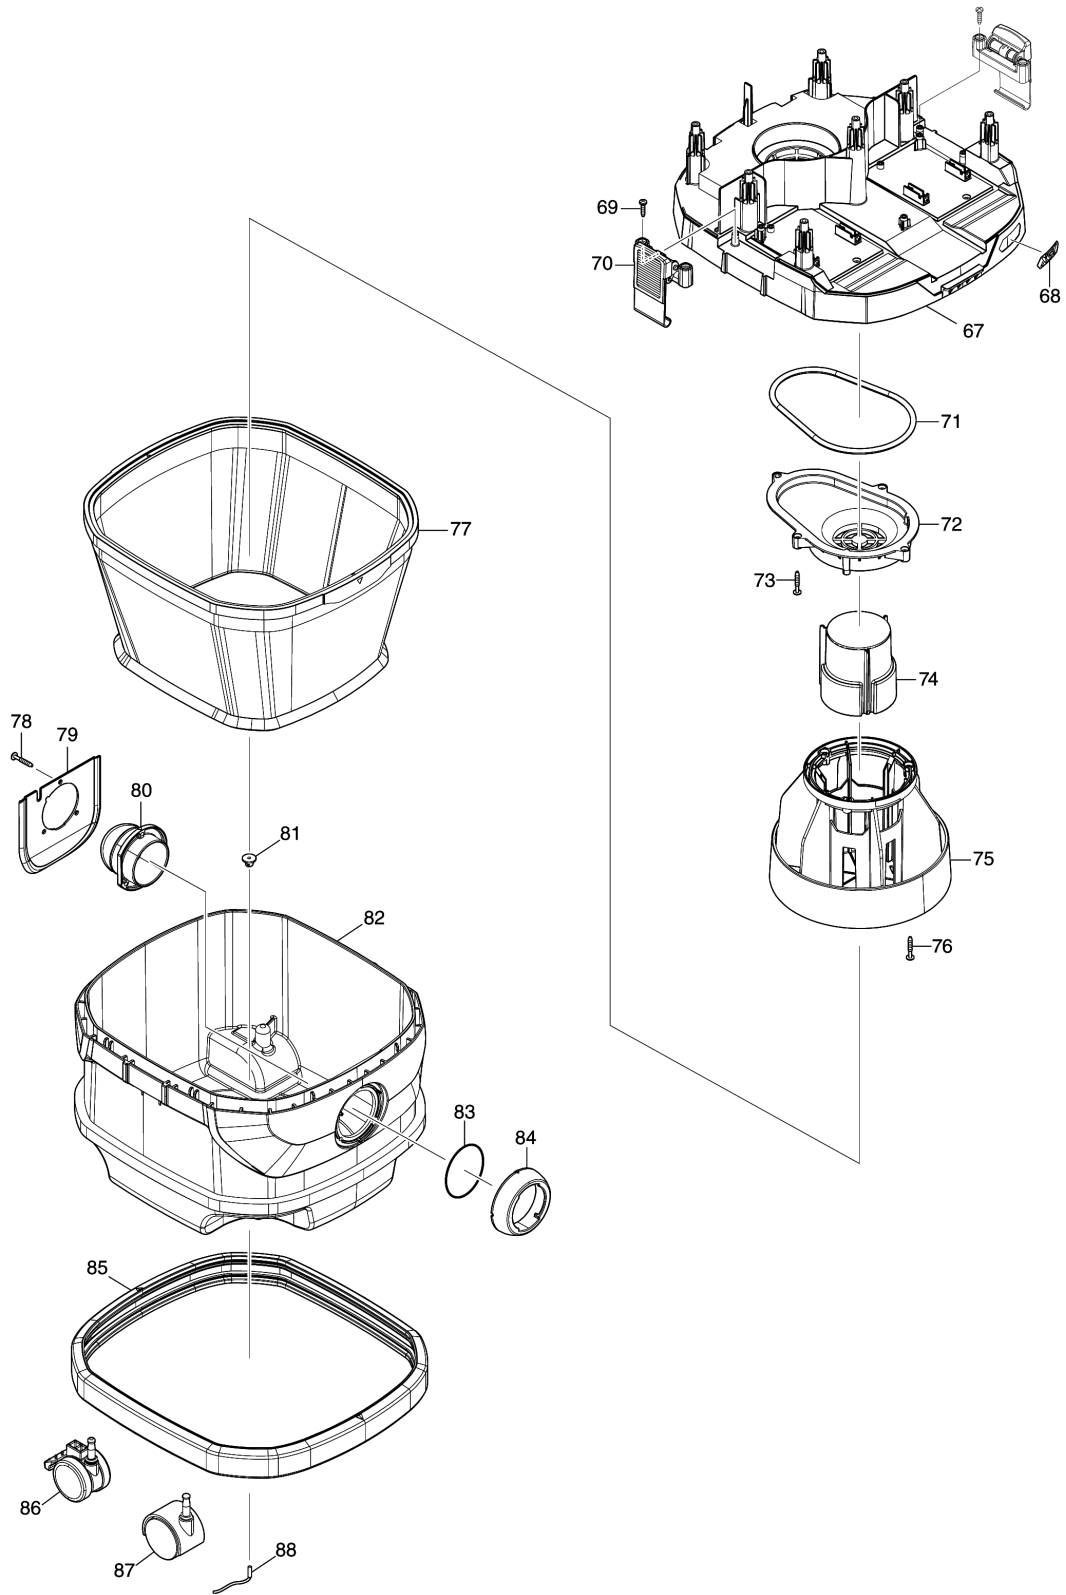

Model No.VC001GL CORDLESS VACUUM CLEANER

Model No.VC001GL CORDLESS VACUUM CLEANER

Model No.VC001GL CORDLESS VACUUM CLEANER

Item	Parts No.	Description	I/C	Qty	New/Old	Opt. 1	Opt. 2	Note
001	413B26-9	SWITCH BUTTON		1				
002	234273-5	COMPRESSION SPRING 20		2				
003	266340-8	TAPPING SCREW 4X65		7				
004	8112J1-3	VC001GL NAME PLATE		1				
005	141F78-1	COWLING COMPLETE		1				
D10		INC. 6-8						
006	813A18-6	CAUTION LABEL		1				
007	422796-7	TOP DAMPER A		1				
008	422797-5	TOP DAMPER B		1				
009	413B27-7	GRIP		1				
010	413B33-2	UPPER HOUSING		1				
011	638A20-6	LEAD UNIT		1				
012	651910-0	SWITCH D2VW-01-3HS		1				
013	266326-2	TAPPING SCREW 4X18		2				
014	451343-7	SWITCH HOLDER		1				
015	650013-7	SWITCH 1703.4002		1				
016	961062-2	STOP RING E-12		1				
017	141F75-7	SWITCH BASE COMPLETE		1				
C10	8040N1-6	INDICATION LABEL		1				
018	213176-6	O RING 14		1				
019	455733-6	SWITCH LEVER		1				
020	620F40-4	INDICATION CIRCUIT		1				
021	620D39-7	SUB CONTROLLER		1				
022	961013-5	STOP RING E-7		1				
023	213054-0	O RING 9		1				
024	451344-5	SWITCH DIAL		1				
025	413B28-5	BATTERY COVER		1				
026	231456-8	COMPRESSION SPRING 7		1				
027	413B30-8	BATTERY COVER HOOK		1				
028	620F37-3	CONTROLLER		1				
029	422795-9	RUBBER CAP		1				
030	141F84-6	SEPARATOR COMPLETE		1				
D10		INC. 31-34						
031	422802-8	BAND DUMPER E		1				
032	422801-0	BAND DUMPER D		1				
033	422799-1	BAND DUMPER B		1				
034	422804-4	SEAL A		1				
035	266326-2	TAPPING SCREW 4X18		3				
036	413B31-6	LOWER HOUSING		1				
037	266326-2	TAPPING SCREW 4X18		4				
038	266326-2	TAPPING SCREW 4X18		4				
039	183U06-0	TERMINAL CASE SET		2				
D10		INC. 41						
040	413B40-5	TERMINAL COVER		2				
041	183U06-0	TERMINAL CASE SET		2				