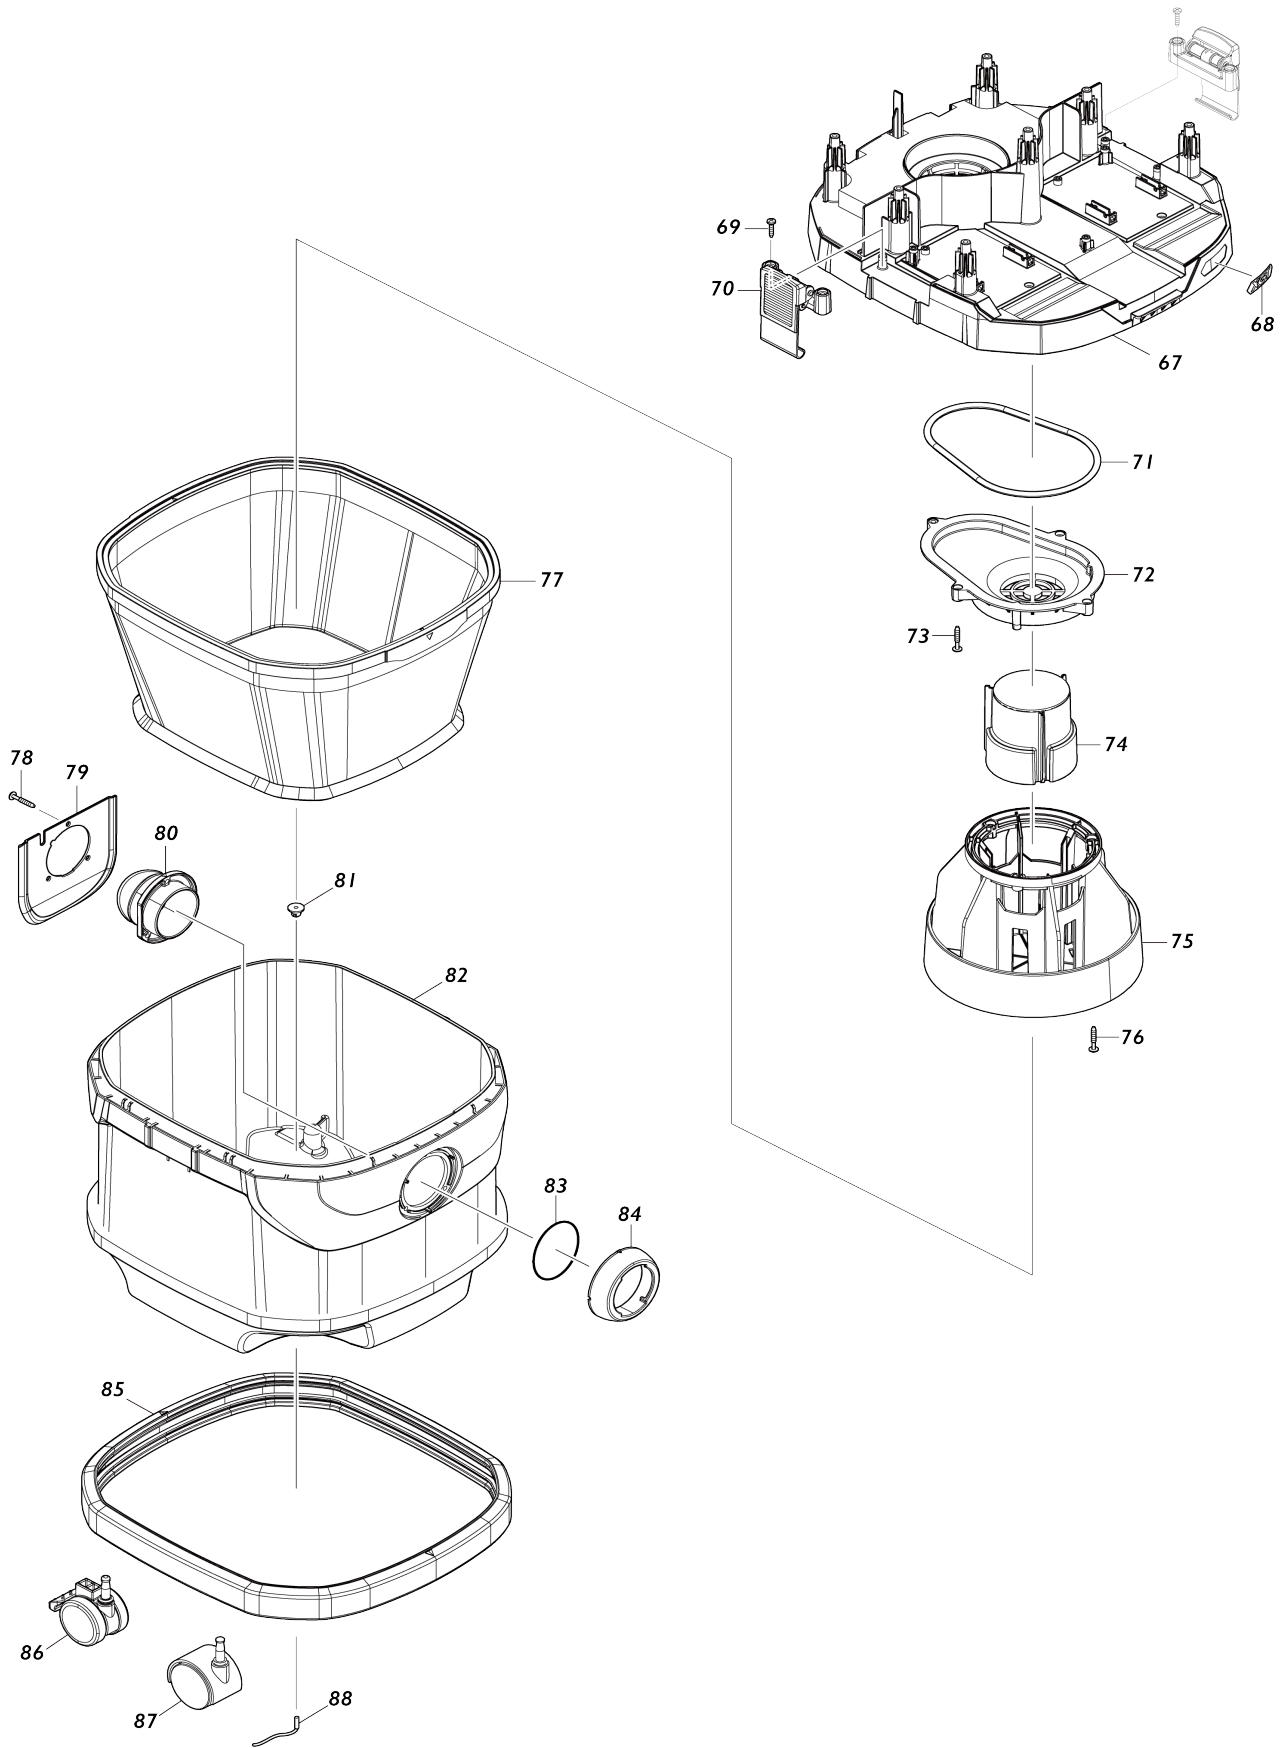

Model No.VC003GL CORDLESS VACUUM CLEANER

Model No.VC003GL CORDLESS VACUUM CLEANER

Model No.VC003GL CORDLESS VACUUM CLEANER

Item No.	Parts No.	Description	Interchangability	Q'ty	New/Old	Note1	Note2
001	413B26-9	SWITCH BUTTON		1			
002	234273-5	COMPRESSION SPRING 20		2			
003	266340-8	TAPPING SCREW 4X65		7			
004	8112L2-5	VC003GL NAME PLATE		1			
005	141F78-1	COWLING COMPLETE		1			
D10		INC. 6-8					
006	813A18-6	CAUTION LABEL		1			
007	422796-7	TOP DAMPER A		1			
008	422797-5	TOP DAMPER B		1			
009	413B27-7	GRIP		1			
010	413B33-2	UPPER HOUSING		1			
011	638A20-6	LEAD UNIT		1			
012	651910-0	SWITCH D2VW-01-3HS		1			
013	266326-2	TAPPING SCREW 4X18		2			
014	451343-7	SWITCH HOLDER		1			
015	650013-7	SWITCH 1703.4002		1			
016	961062-2	STOP RING E-12		1			
017	141F75-7	SWITCH BASE COMPLETE		1			
C10	8040N1-6	INDICATION LABEL		1			
018	213176-6	O RING 14		1			
019	455733-6	SWITCH LEVER		1			
020	620F40-4	INDICATION CIRCUIT		1			
021	620D39-7	SUB CONTROLLER		1			
022	961013-5	STOP RING E-7		1			
023	213054-0	O RING 9		1			
024	451344-5	SWITCH DIAL		1			
025	413B28-5	BATTERY COVER		1			
026	231456-8	COMPRESSION SPRING 7		1			
027	413B30-8	BATTERY COVER HOOK		1			
028	620F37-3	CONTROLLER		1			
029	422795-9	RUBBER CAP		1			
030	141F84-6	SEPARATOR COMPLETE		1			
D10		INC. 31-34					
031	422802-8	BAND DUMPER E		1			
032	422801-0	BAND DUMPER D		1			
033	422799-1	BAND DUMPER B		1			
034	422804-4	SEAL A		1			
035	266326-2	TAPPING SCREW 4X18		3			
036	413B31-6	LOWER HOUSING		1			
037	266326-2	TAPPING SCREW 4X18		4			
038	266326-2	TAPPING SCREW 4X18		4			
039	183U06-0	TERMINAL CASE SET		2			
D10		INC. 41					
040	413B40-5	TERMINAL COVER		2			
041	183U06-0	TERMINAL CASE SET		2			
D10		INC. 39					
042	232722-6	TENSION SPRING 4		4			