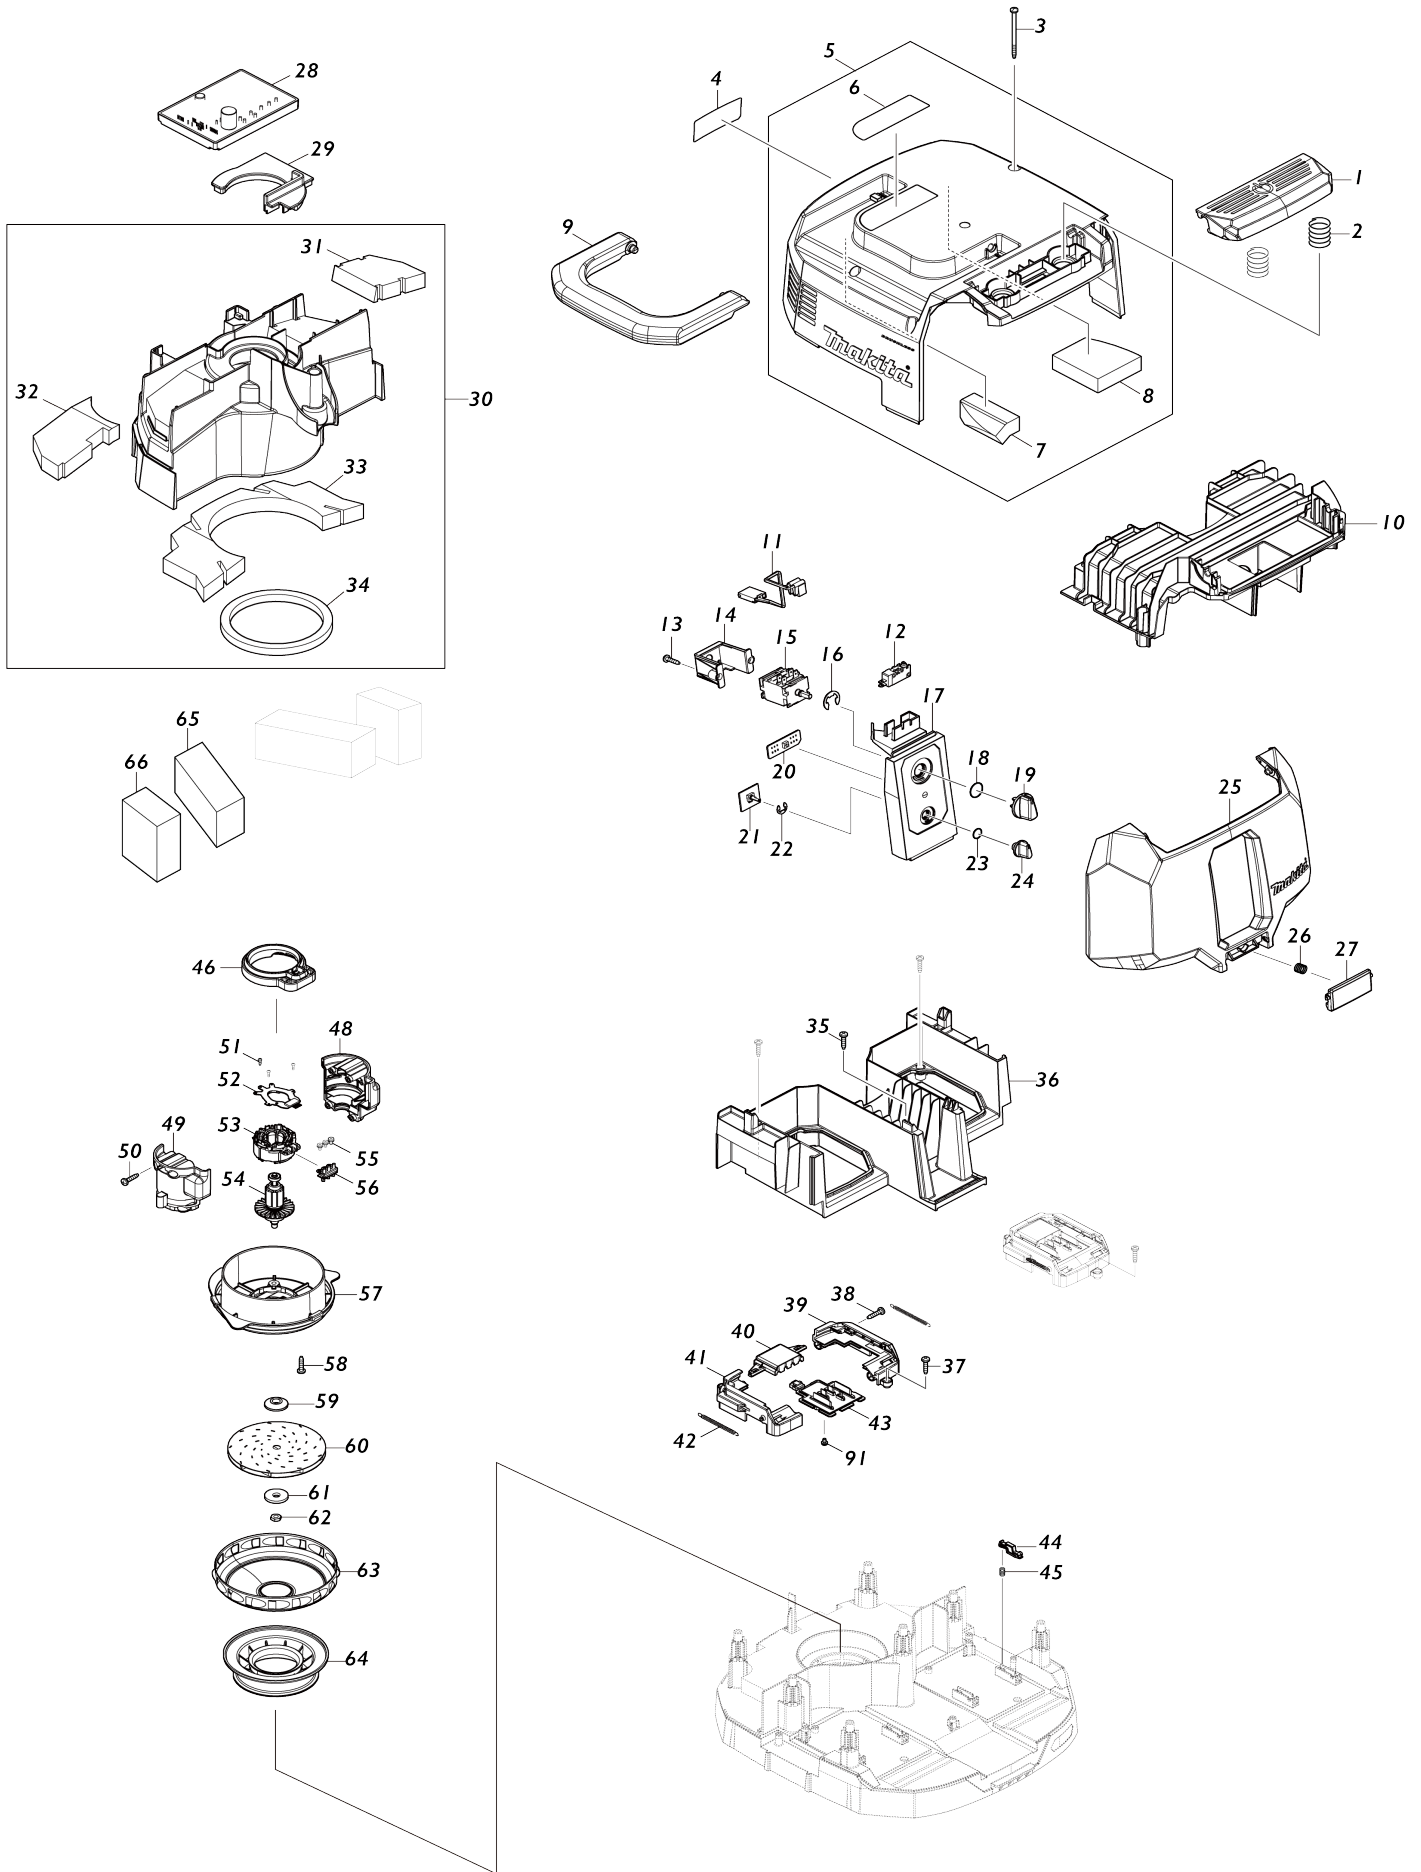

Model No.VC003GL CORDLESS VACUUM CLEANER

Model No.VC003GL CORDLESS VACUUM CLEANER

Model No.VC003GL CORDLESS VACUUM CLEANER

Item No.	Parts No.	Description	Interchangability	Q'ty	New/Old	Note1	Note2
001	413B26-9	SWITCH BUTTON		1			
002	234273-5	COMPRESSION SPRING 20		2			
003	266340-8	TAPPING SCREW 4X65		7			
004	8112L2-5	VC003GL NAME PLATE		1			
005	141F78-1	COWLING COMPLETE		1			
D10		INC. 6-8					
006	813A18-6	CAUTION LABEL		1			
007	422796-7	TOP DAMPER A		1			
008	422797-5	TOP DAMPER B		1			
009	413B27-7	GRIP		1			
010	413B33-2	UPPER HOUSING		1			
011	638A20-6	LEAD UNIT		1			
012	651910-0	SWITCH D2VW-01-3HS		1			
013	266326-2	TAPPING SCREW 4X18		2			
014	451343-7	SWITCH HOLDER		1			
015	650013-7	SWITCH 1703.4002		1			
016	961062-2	STOP RING E-12		1			
017	141F75-7	SWITCH BASE COMPLETE		1			
C10	8040N1-6	INDICATION LABEL		1			
018	213176-6	O RING 14		1			
019	455733-6	SWITCH LEVER		1			
020	620F40-4	INDICATION CIRCUIT		1			
021	620D39-7	SUB CONTROLLER		1			
022	961013-5	STOP RING E-7		1			
023	213054-0	O RING 9		1			
024	451344-5	SWITCH DIAL		1			
025	413B28-5	BATTERY COVER		1			
026	231456-8	COMPRESSION SPRING 7		1			
027	413B30-8	BATTERY COVER HOOK		1			
028	620F37-3	CONTROLLER		1			
029	422795-9	RUBBER CAP		1			
030	141F84-6	SEPARATOR COMPLETE		1			
D10		INC. 31-34					
031	422802-8	BAND DUMPER E		1			
032	422801-0	BAND DUMPER D		1			
033	422799-1	BAND DUMPER B		1			
034	422804-4	SEAL A		1			
035	266326-2	TAPPING SCREW 4X18		3			
036	413B31-6	LOWER HOUSING		1			
037	266326-2	TAPPING SCREW 4X18		4			
038	266326-2	TAPPING SCREW 4X18		4			
039	183U06-0	TERMINAL CASE SET		2			
D10		INC. 41					
040	413B40-5	TERMINAL COVER		2			
041	183U06-0	TERMINAL CASE SET		2			
D10		INC. 39					
042	232722-6	TENSION SPRING 4		4			