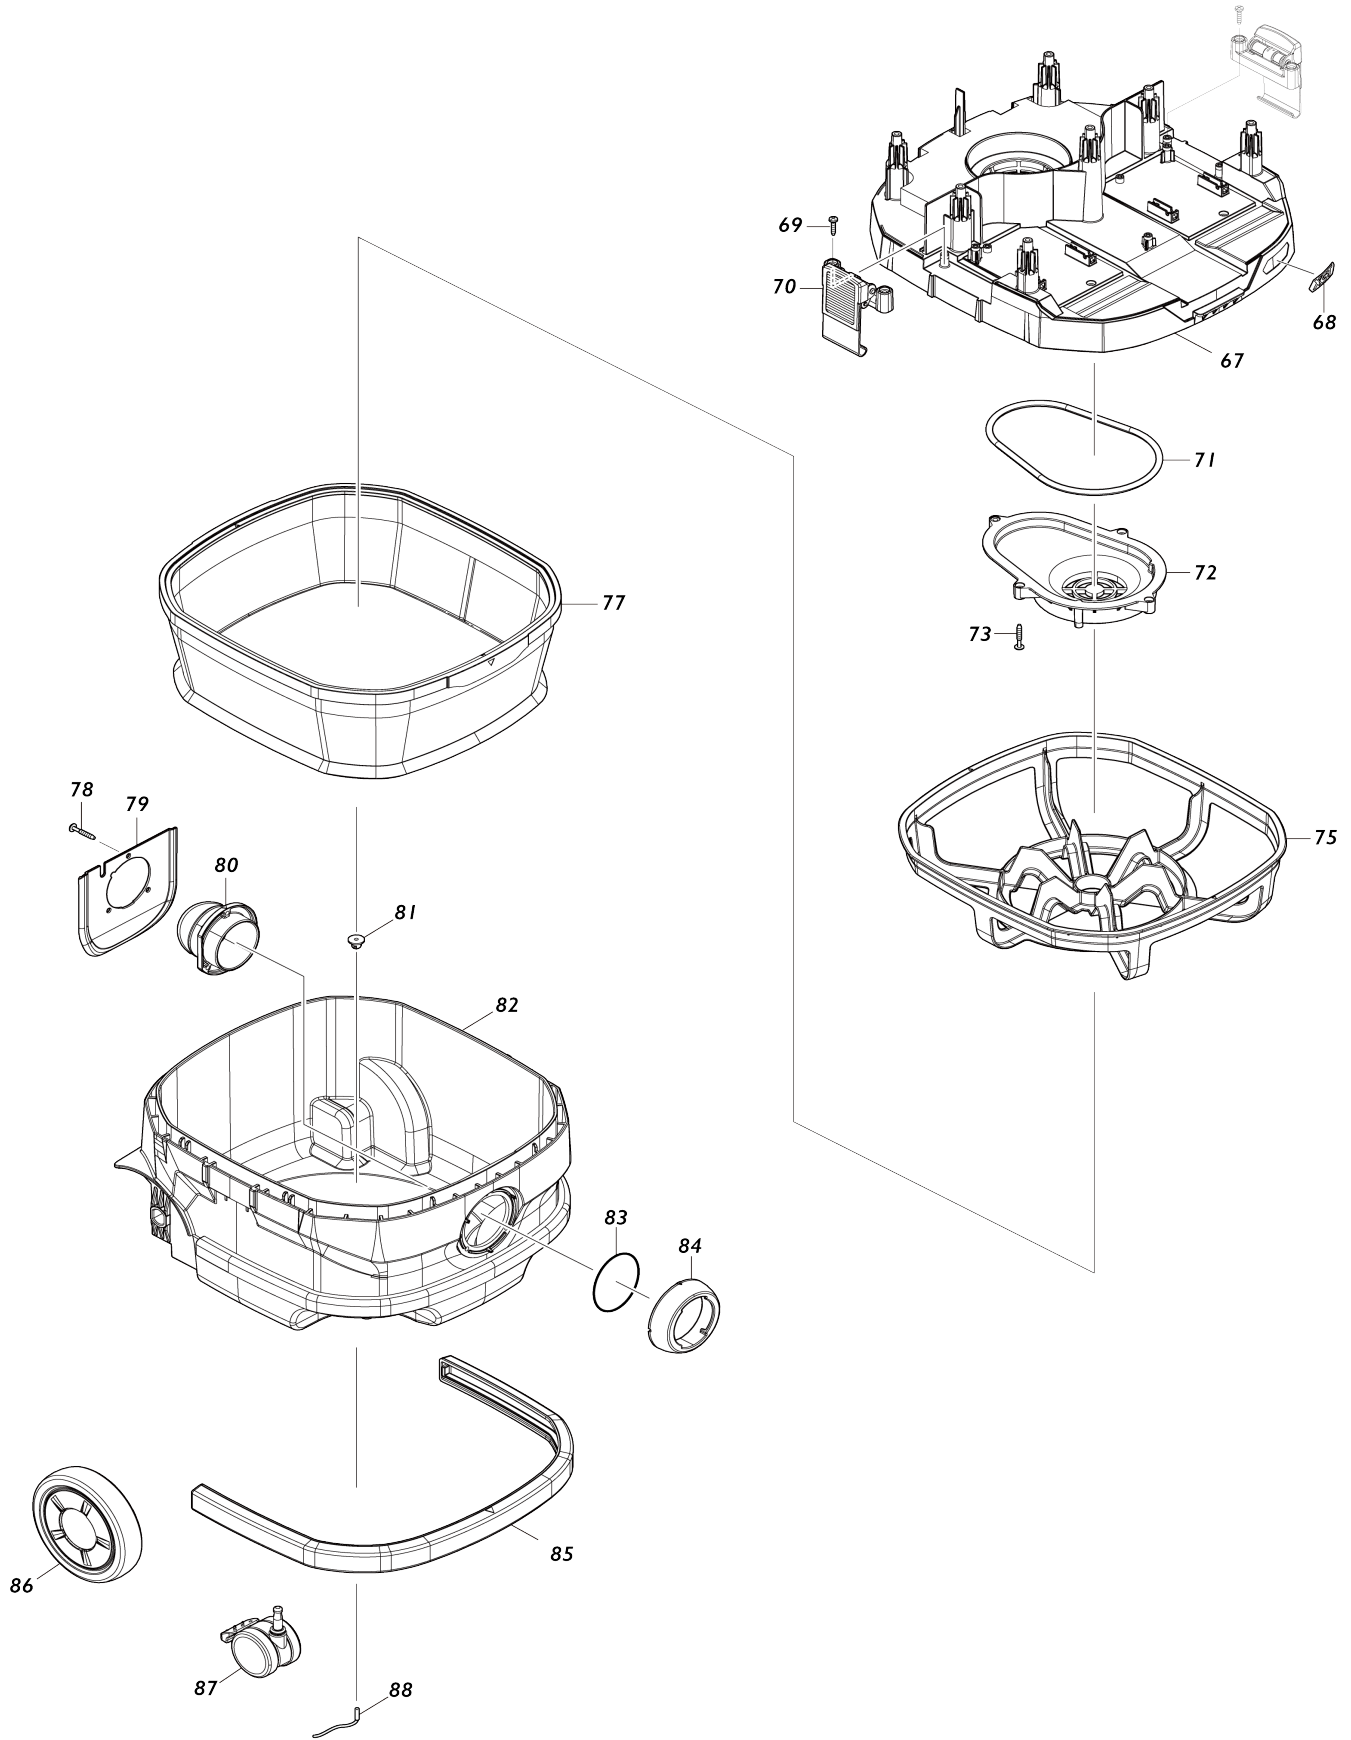

# Model No.VC005GL CORDLESS VACUUM CLEANER

# Model No.VC005GL CORDLESS VACUUM CLEANER

Model No.VC005GL CORDLESS VACUUM CLEANER

Item No.	Parts No.	Description	Interchangability	Q'ty	New/Old	Note1	Note2
001	413B26-9	SWITCH BUTTON		1			
002	234273-5	COMPRESSION SPRING 20		2			
003	266340-8	TAPPING SCREW 4X65		7			
004	8112N6-1	VC005GL NAME PLATE		1			
005	141F78-1	COWLING COMPLETE		1			
D10		INC. 6-8					
006	813A18-6	CAUTION LABEL		1			
007	422796-7	TOP DAMPER A		1			
008	422797-5	TOP DAMPER B		1			
009	413B27-7	GRIP		1			
010	413B33-2	UPPER HOUSING		1			
011	638A20-6	LEAD UNIT		1			
012	651910-0	SWITCH D2VW-01-3HS		1			
013	266326-2	TAPPING SCREW 4X18		2			
014	451343-7	SWITCH HOLDER		1			
015	650013-7	SWITCH 1703.4002		1			
016	961062-2	STOP RING E-12		1			
017	141H90-3	SWITCH BASE COMPLETE		1			
C10	8045P7-8	INDICATION LABEL		1			
018	213176-6	O RING 14		1			
019	455733-6	SWITCH LEVER		1			
020	620F40-4	INDICATION CIRCUIT		1			
021	620D39-7	SUB CONTROLLER		1			
022	961013-5	STOP RING E-7		1			
023	213054-0	O RING 9		1			
024	451344-5	SWITCH DIAL		1			
025	413B28-5	BATTERY COVER		1			
026	231456-8	COMPRESSION SPRING 7		1			
027	413B30-8	BATTERY COVER HOOK		1			
028	620F37-3	CONTROLLER		1			
029	422795-9	RUBBER CAP		1			
030	141F84-6	SEPARATOR COMPLETE		1			
D10		INC. 31-34					
031	422802-8	BAND DUMPER E		1			
032	422801-0	BAND DUMPER D		1			
033	422799-1	BAND DUMPER B		1			
034	422804-4	SEAL A		1			
035	266326-2	TAPPING SCREW 4X18		3			
036	413B31-6	LOWER HOUSING		1			
037	266326-2	TAPPING SCREW 4X18		4			
038	266326-2	TAPPING SCREW 4X18		4			
039	183U06-0	TERMINAL CASE SET		2			
D10		INC. 41					
040	413B40-5	TERMINAL COVER		2			
041	183U06-0	TERMINAL CASE SET		2			
D10		INC. 39					
042	232722-6	TENSION SPRING 4		4			