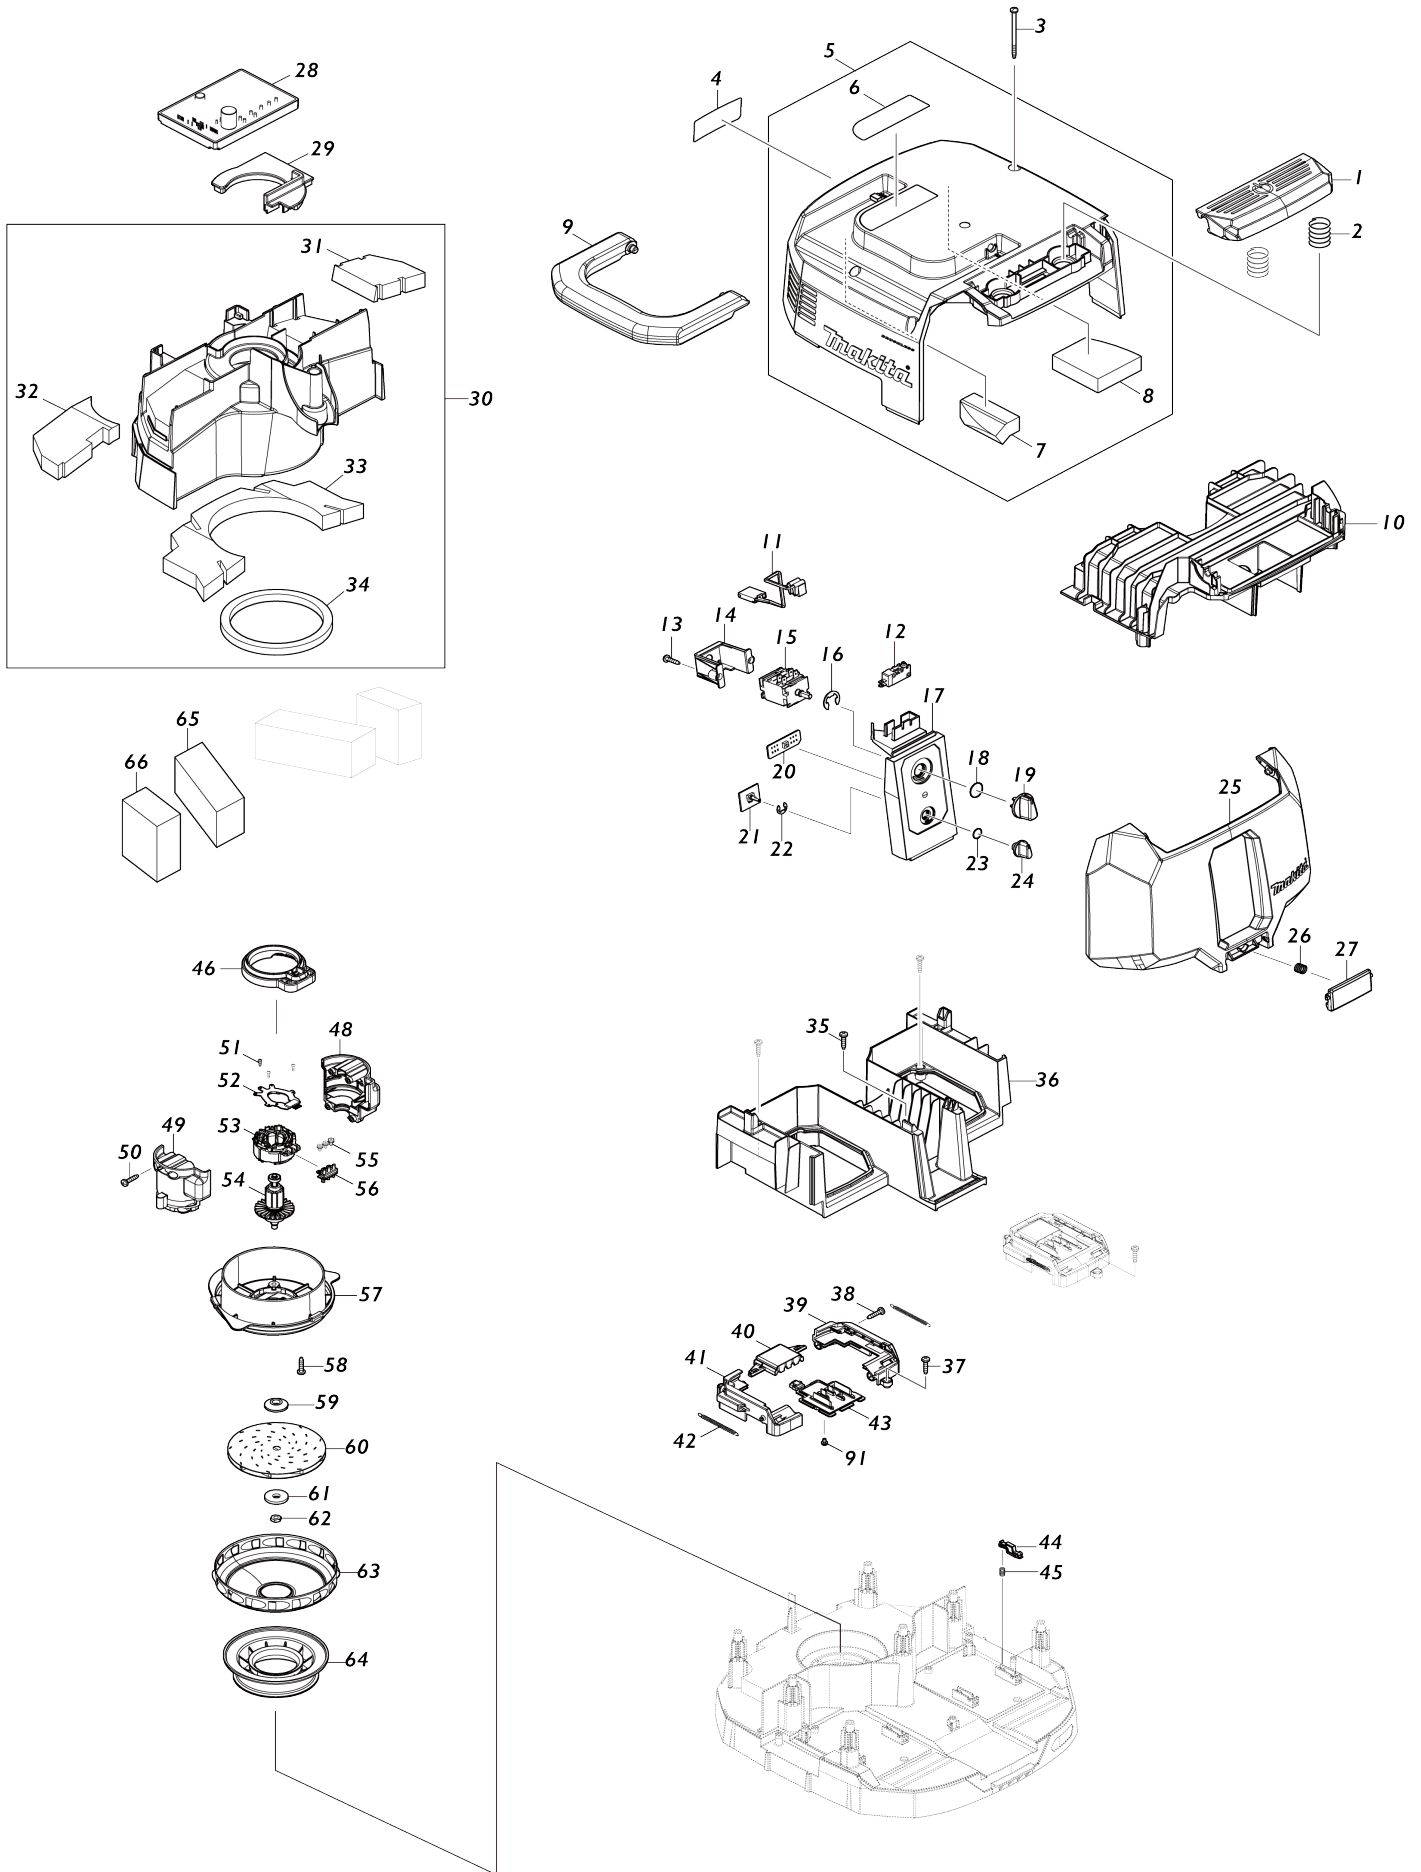

# Model No.VC005GL CORDLESS VACUUM CLEANER

# Model No.VC005GL CORDLESS VACUUM CLEANER

Model No.VC005GL CORDLESS VACUUM CLEANER

Item No.	Parts No.	Description	Interchangability	Q'ty	New/Old	Note1	Note2
001	413B26-9	SWITCH BUTTON		1			
002	234273-5	COMPRESSION SPRING 20		2			
003	266340-8	TAPPING SCREW 4X65		7			
004	8112N6-1	VC005GL NAME PLATE		1			
005	141F78-1	COWLING COMPLETE		1			
D10		INC. 6-8					
006	813A18-6	CAUTION LABEL		1			
007	422796-7	TOP DAMPER A		1			
008	422797-5	TOP DAMPER B		1			
009	413B27-7	GRIP		1			
010	413B33-2	UPPER HOUSING		1			
011	638A20-6	LEAD UNIT		1			
012	651910-0	SWITCH D2VW-01-3HS		1			
013	266326-2	TAPPING SCREW 4X18		2			
014	451343-7	SWITCH HOLDER		1			
015	650013-7	SWITCH 1703.4002		1			
016	961062-2	STOP RING E-12		1			
017	141H90-3	SWITCH BASE COMPLETE		1			
C10	8045P7-8	INDICATION LABEL		1			
018	213176-6	O RING 14		1			
019	455733-6	SWITCH LEVER		1			
020	620F40-4	INDICATION CIRCUIT		1			
021	620D39-7	SUB CONTROLLER		1			
022	961013-5	STOP RING E-7		1			
023	213054-0	O RING 9		1			
024	451344-5	SWITCH DIAL		1			
025	413B28-5	BATTERY COVER		1			
026	231456-8	COMPRESSION SPRING 7		1			
027	413B30-8	BATTERY COVER HOOK		1			
028	620F37-3	CONTROLLER		1			
029	422795-9	RUBBER CAP		1			
030	141F84-6	SEPARATOR COMPLETE		1			
D10		INC. 31-34					
031	422802-8	BAND DUMPER E		1			
032	422801-0	BAND DUMPER D		1			
033	422799-1	BAND DUMPER B		1			
034	422804-4	SEAL A		1			
035	266326-2	TAPPING SCREW 4X18		3			
036	413B31-6	LOWER HOUSING		1			
037	266326-2	TAPPING SCREW 4X18		4			
038	266326-2	TAPPING SCREW 4X18		4			
039	183U06-0	TERMINAL CASE SET		2			
D10		INC. 41					
040	413B40-5	TERMINAL COVER		2			
041	183U06-0	TERMINAL CASE SET		2			
D10		INC. 39					
042	232722-6	TENSION SPRING 4		4			