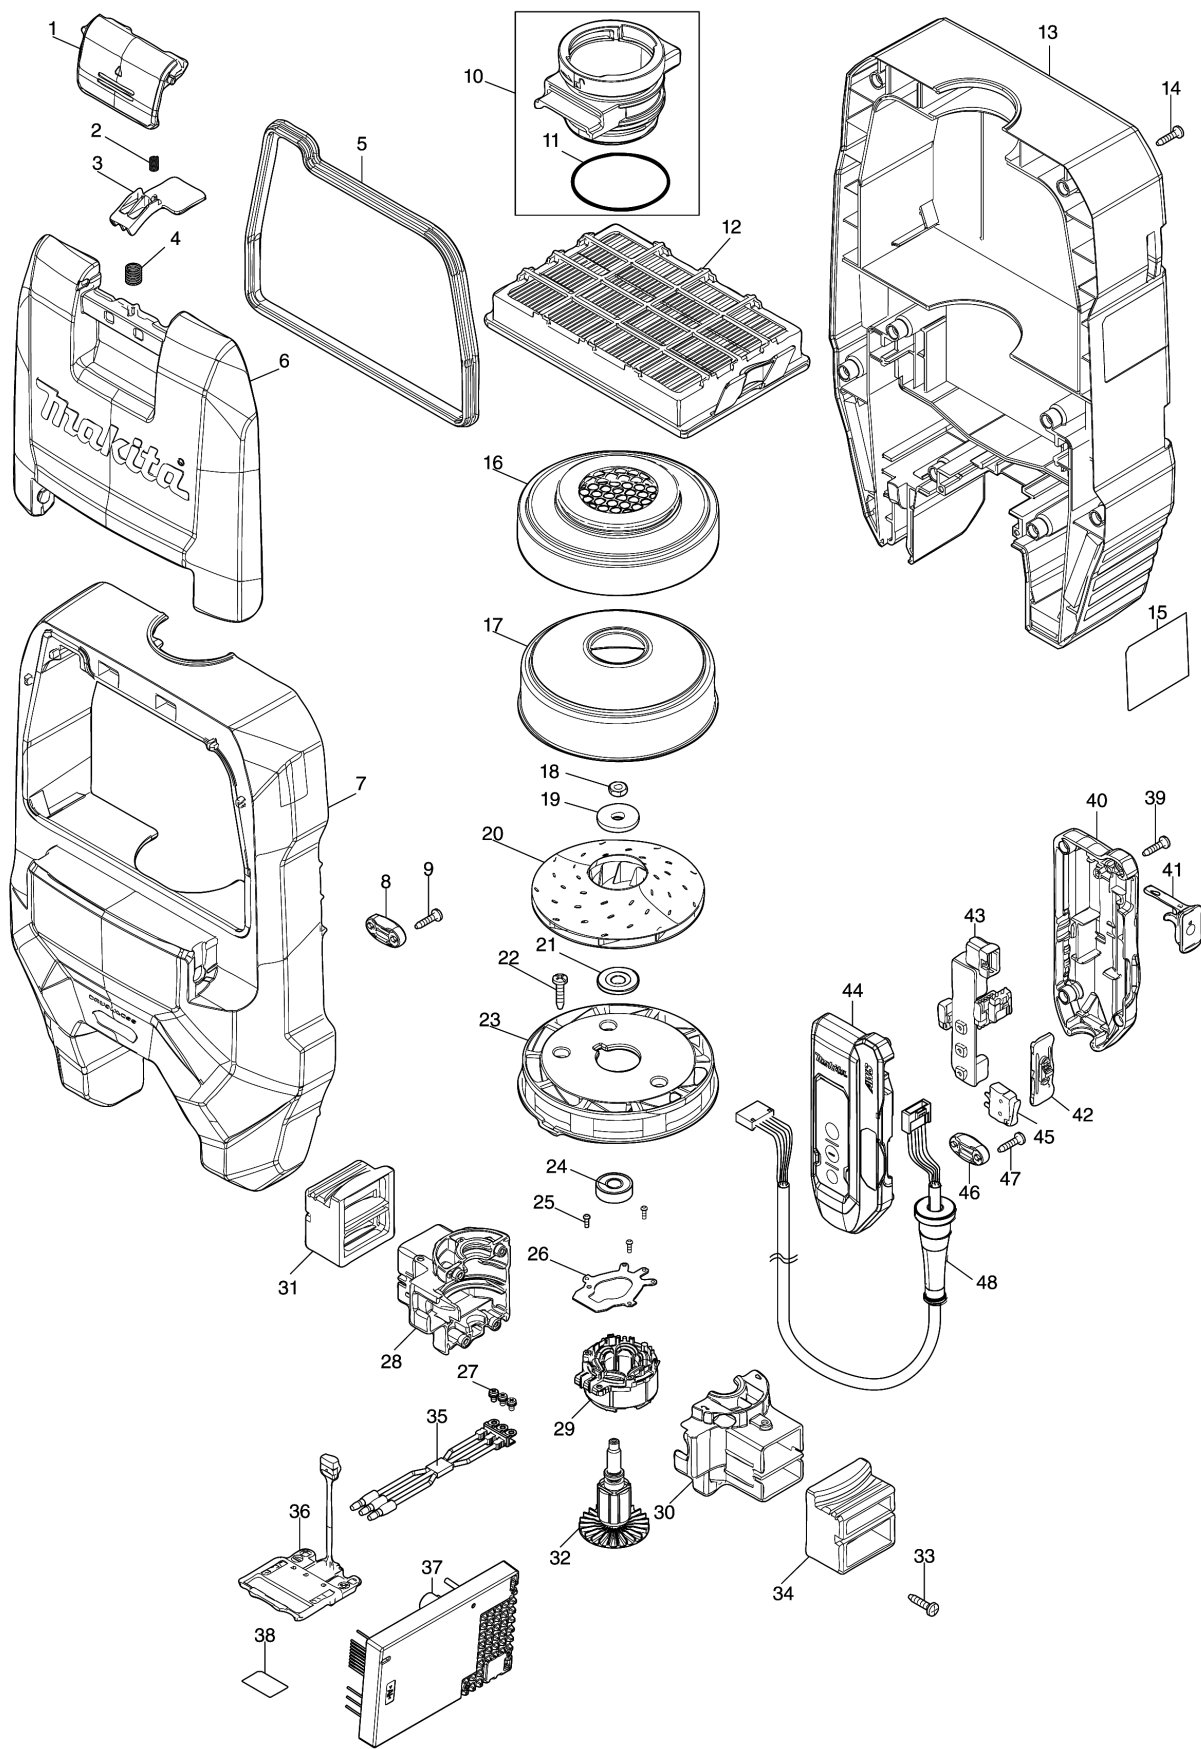

Model No.VC009G DC BACKPACK VACUUM CLEANER