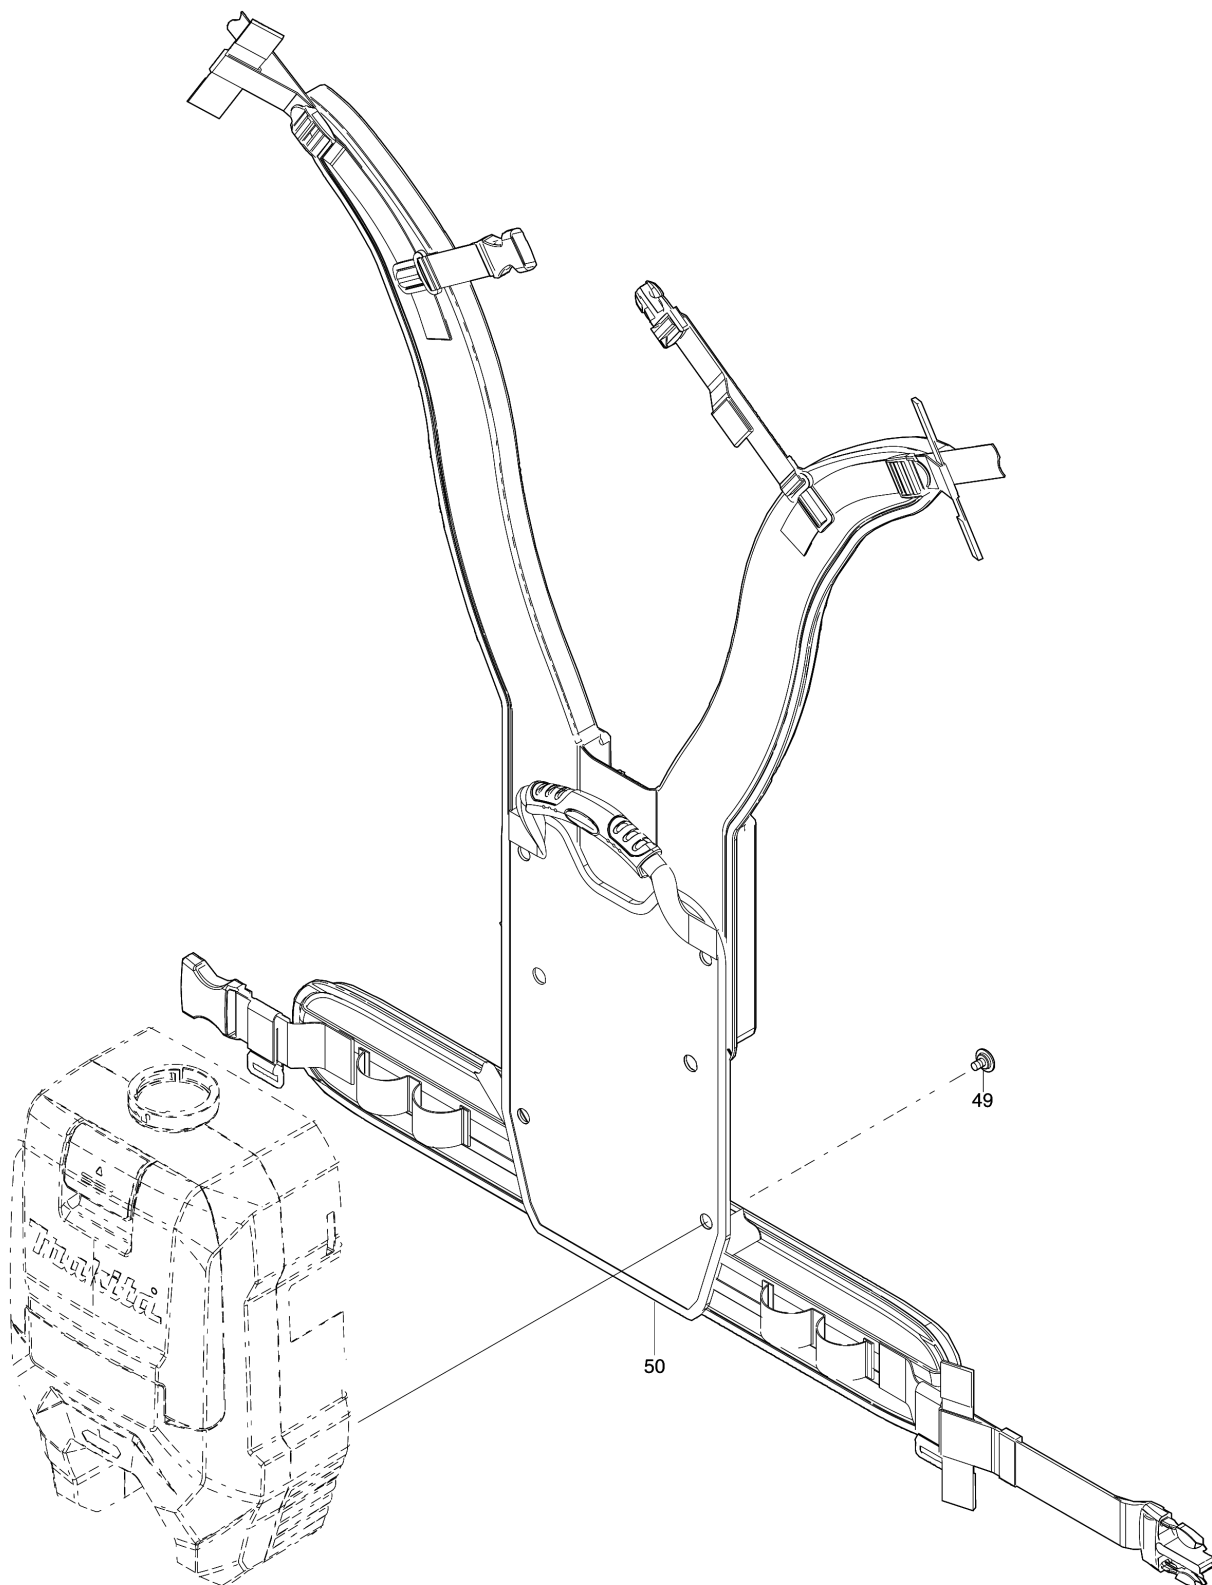

# Model No.VC009G DC BACKPACK VACUUM CLEANER

Model No.VC009G DC BACKPACK VACUUM CLEANER

Model No.VC009G DC BACKPACK VACUUM CLEANER

Item	Parts No.	Description	I/C	Qty	New/Old	Opt. 1	Opt. 2	Note
001	413E53-4	HOOK		1				
002	232389-0	COMPRESSION SPRING 5		1				
003	412268-0	STOPPER PLATE		1				
004	234391-9	COMPRESSION SPRING 8		1				
005	422850-7	SEAL		1				
006	413E54-2	DUST BOX COVER		1				
007	136648-3	UPPER HOUSING ASSY		1				
C10	263005-3	RUBBER PIN 6		2				
C20	8025F3-0	XGT LOGO LABEL		1				
008	687124-5	STRAIN RELIEF		1				
009	266326-2	TAPPING SCREW 4X18		2				
010	135771-1	INLET ASS'Y		1				
D10		INC. 11						
011	213655-4	O RING 56		1				
012	191Y27-2	MAIN FILTER H SET		1				
013	141H48-2	LOWER HOUSING COMPLETE		1				
C10	422854-9	REAR BLOCK FILTER A		2				
C20	422855-7	REAR BLOCK FILTER B		1				
014	266326-2	TAPPING SCREW 4X18		8				
015	8116L0-3	VC009G NAME PLATE		1				
016	422851-5	SUPPORT RING		1				
017	347965-8	FAN COVER		1				
018	252268-6	HEX. NUT M6		1				
019	253752-4	FLAT WASHER 8		1				
020	240178-9	FAN 104		1				
021	313062-2	FLANGE		1				
022	266326-2	TAPPING SCREW 4X18		3				
023	413E42-9	FAN BASE		1				
024	210005-4	BALL BEARING 608DDW		1				
025	266490-9	TAPPING SCREW PT 2X6		3				
026	620H32-5	CONTROLLER B		1				
027	652069-6	FLAT HEAD SCREW M3X6		3				
028	183V01-6	MOTOR HOUSING SET		1				
D10		INC. 30						
029	629B16-4	STATOR		1				
030	183V01-6	MOTOR HOUSING SET		1				
D10		INC. 28						
031	422856-5	SUPPORT A		1				
032	619746-3	ROTOR		1				
033	266326-2	TAPPING SCREW 4X18		4				
034	422856-5	SUPPORT A		1				
035	638A29-8	LEAD UNIT		1				
036	632P49-4	TERMINAL UNIT		1				
037	620H31-7	CONTROLLER		1				
038	8116L8-7	VC009G SERIAL NO. LABEL		1				