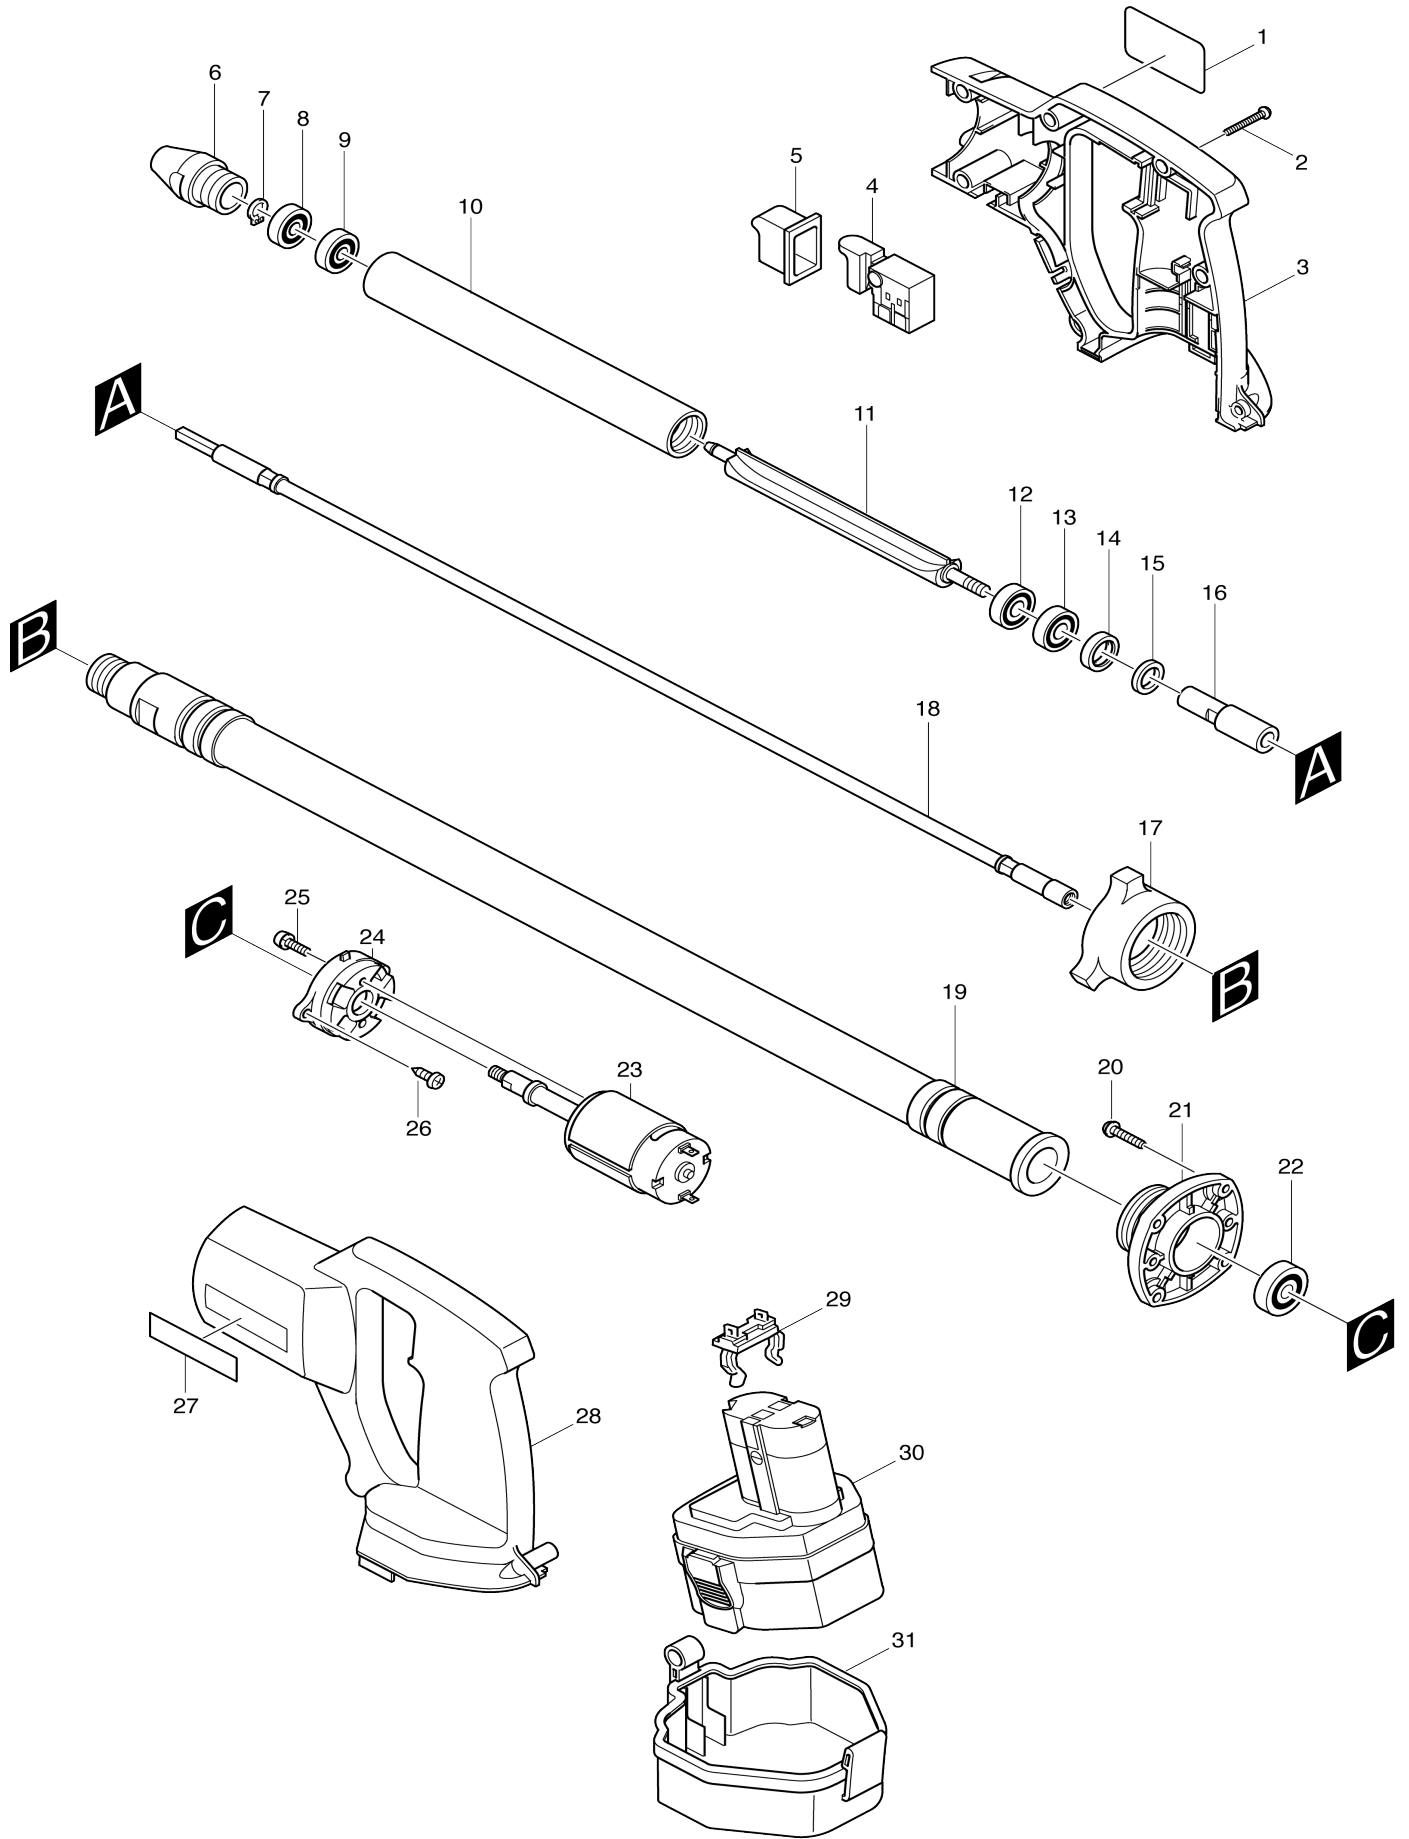

Model No.VR250D CORDLESS CONCRETE VIBRATOR

Model No.VR250D CORDLESS CONCRETE VIBRATOR

Item No.	Parts No.	Description	Interchangability	Q'ty	New/Old	Note1	Note2
001	859168-7	NAME PLATE VR250D		1			
002	265995-6	TAPPING SCREW 4X18		7			
003	182895-4	HOUSING SET		1			
D10		INC. 27,28					
004	651259-8	SWITCH SGE120C-2		1			
005	421142-1	SWITCH COVER		1			
006	322935-8	CAP		1			
007	961002-0	RETAINING RING S-6		1			
008	210018-5	BALL BEARING 626		1			
009	210018-5	BALL BEARING 626		1			
010	331503-6	PIPE 25		1			
011	322934-0	UNBALANCER		1			
012	211016-2	BALL BEARING 626LLB		1			
013	211016-2	BALL BEARING 626LLB		1			
014	421578-4	RUBBER RING		1			
015	443101-5	FELT RING		1			
016	322969-1	JOINT		1			
017	416244-6	NUT 36		1			
018	163387-2	FLEXIBLE WIRE		1	*		
018-1	161806-2	FLEXIBLE WIRE	<	1			
019	163386-4	FLEXIBLE HOSE		1	*		
019-1	135072-7	FLEXIBLE HOSE ASS'Y	<	1	*		
C10	163386-4	FLEXIBLE HOSE		1	*		
D10		INC. 6-16,18					
019-2	126732-2	FLEXIBLE ASSEMBLY	<	1			
C10	163386-4	FLEXIBLE HOSE		1			
D10		INC. 6-16,18					
020	265995-6	TAPPING SCREW 4X18		4			
021	316893-8	BEARING BOX		1			
022	211056-0	BALL BEARING 629LLB		1	*		
022-1	210066-4	BALL BEARING 629LLB	O	1	*		
022-2	210042-8	BALL BEARING 629LLB	O	1			
023	629713-0	DC MOTOR		1			
C10	322970-6	SPINDLE		1			
024	316892-0	SUPPORTER		1			
025	911018-5	PAN HEAD SCREW M3X12		2			
026	266026-4	TAPPING SCREW BIND CT 4X12		2			
027	819063-3	MAKITA LABEL		1			
028	182895-4	HOUSING SET		1			
D10		INC. 3,27					
029	643918-8	BATTERY HOLDER		1			
030D_	193100-4	BATTERY 1234 SET		1	*		
030D 1	193100-4	BATTERY 1234 SET	O	1			
031	150765-5	COVER COMPLETE		1			
C10	810909-6	CAUTION LABEL		1			
A01	824486-2	PLASTIC CARRYING CASE		1			
C10	186347-7	SLIDE LATCH SET		1			

C20	819143-5	MAKITA LABEL		1			
A02	414938-7	BATTERY COVER		1			
A03D_	193100-4	BATTERY 1234 SET		1	*		
A03D 1	193100-4	BATTERY 1234 SET	O	1			
B02	134806-5	MOTOR ASS'Y		1			
D10		INC. 22-25					
E01	414938-7	BATTERY COVER		1			