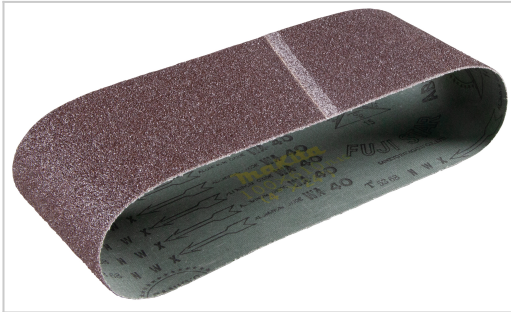

Abrasive belt 100 x 610 mm, 40G, Wood / Metal, 5 pcs

794133-8

Product Description

Abrasive belt 100 x 610 mm, 40G

Wood/Metal • 5 pcs

Just a moment...

Enable JavaScript and cookies to continue