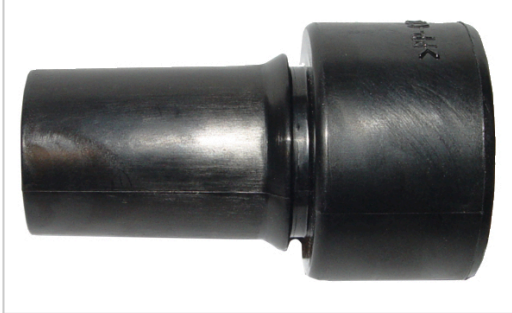

Adapter 22 / 25 mm

195547-8

Product Description

Adapter 22 / 25 mm

22 / 25 mm

Just a moment...

Enable JavaScript and cookies to continue