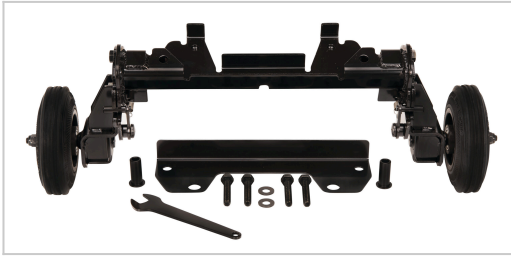

Auxiliary Wheel Attachment Set (DCU180)

191A01-6

Product Description

Auxiliary Wheel Attachment Set
DCU180

Just a moment...

Enable JavaScript and cookies to continue