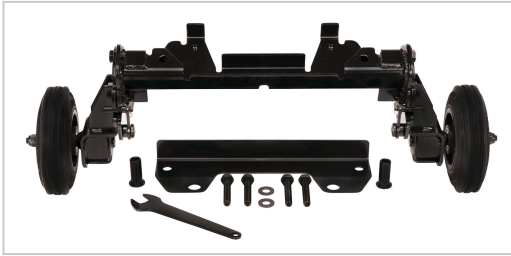

Auxiliary Wheel Attachment Set (DCU180)

191A01-6

Product Description

Auxiliary Wheel Attachment Set
DCU180

Product Specifications

Quantity

1

More info

<https://makita.ae/product/auxiliary-wheel-attachment-set-dcu180-191a01-6/>