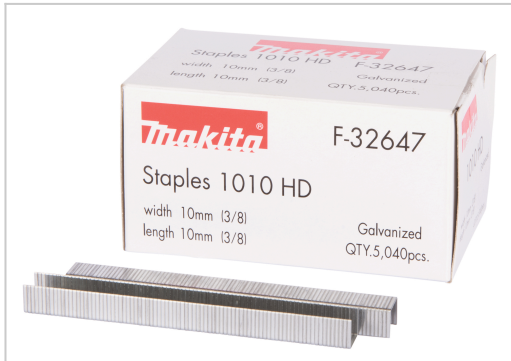

**Crown staple 10 x 10 mm, 5 040 pcs**

**F-32647**

#### Product Description

*Crown staple 10 x 10 mm, 5 040 pcs*

**10 x 10 mm • 5 040 pcs**

Just a moment...

Enable JavaScript and cookies to continue