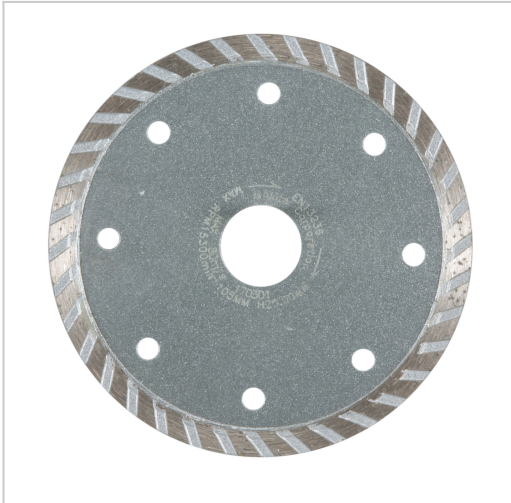

Diamond Wheel 105 x 20 mm, Dry, Corrugated, Granite A-84040

Product Description

Diamond Wheel 105 x 20 mm

105 x 20 mm • Corrugated • Dry • Granite

Product Specifications

Thickness	2,0 mm
Segment Height	7 mm
Diameter (D)	105 mm
Bore Size (Arbor Diameter)	20 mm

More info

<https://makita.ae/product/diamond-wheel-105-x-20-mm-dry-corrugated-granite-a-84040/>