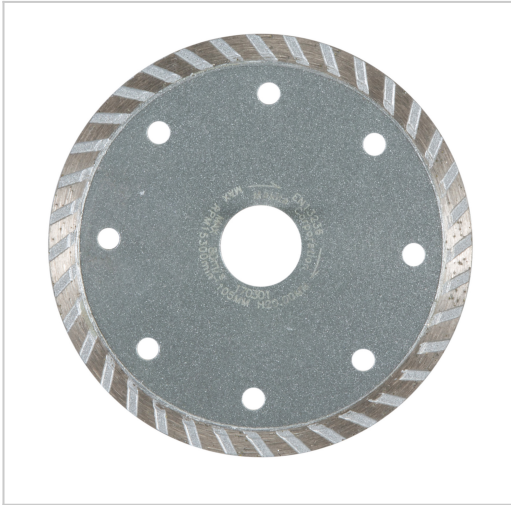

Diamond Wheel 105 x 20 mm, Dry, Corrugated, Granite

A-84040

Product Description

Diamond Wheel 105 x 20 mm

105 x 20 mm • Corrugated • Dry • Granite

Product Specifications

Thickness	2,0 mm
Segment Height	7 mm
Diameter (D)	105 mm
Bore Size (Arbor Diameter)	20 mm

More info

<https://makita.ae/product/diamond-wheel-105-x-20-mm-dry-corrugated-granite-a-84040/>