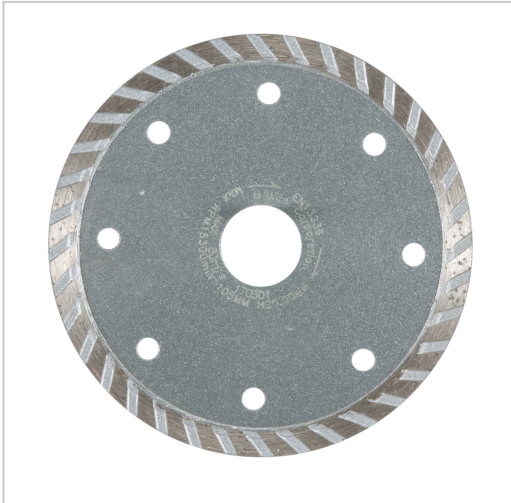

Diamond Wheel 105 x 20 mm, Dry, Corrugated, Granite

A-84040

Product Description

Diamond Wheel 105 x 20 mm

105 x 20 mm • Corrugated • Dry • Granite

Just a moment...

Enable JavaScript and cookies to continue