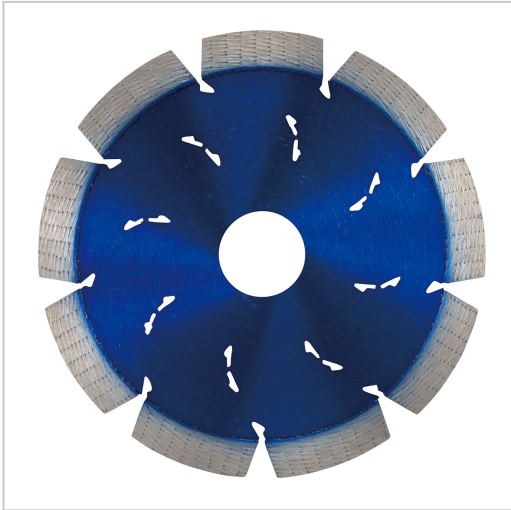

Diamond wheel 115 mm, Comet Rapide, Dry & Wet B-12762

Product Description

Diamond wheel 115 mm, Comet Rapide, Dry & Wet
115 x 22,23 mm • Comet Rapide • Dry & Wet • Concrete, Brick

Product Specifications

Thickness	2,2 mm
Segment Height	10 mm
Diameter (D)	115 mm
Bore Size (Arbor Diameter)	22,23 mm

More info

<https://makita.ae/product/diamond-wheel-115-mm-comet-rapide-dry-wet-b-12762/>