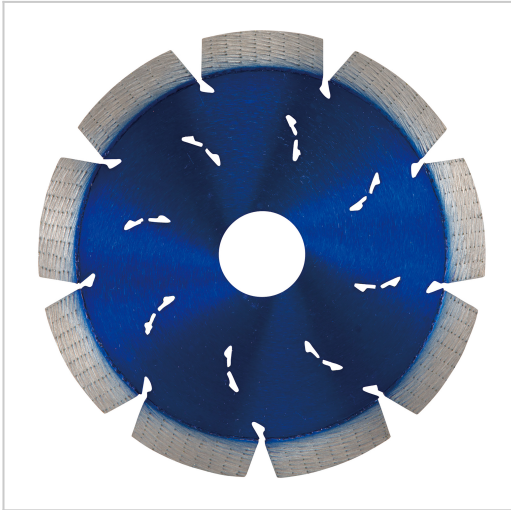

Diamond wheel 115 mm, Comet Rapide, Dry & Wet B-12762

Product Description

Diamond wheel 115 mm, Comet Rapide, Dry & Wet

115 x 22,23 mm • Comet Rapide • Dry & Wet • Concrete, Brick

Just a moment...

Enable JavaScript and cookies to continue