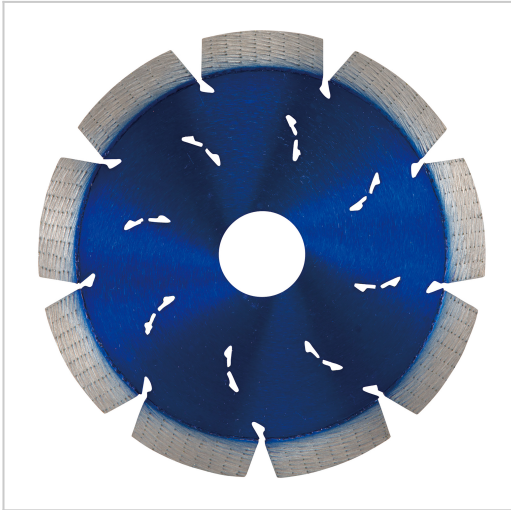

## Diamond wheel 115 mm, Comet Rapide, Dry & Wet B-12762

### Product Description

*Diamond wheel 115 mm, Comet Rapide, Dry & Wet*  
**115 x 22,23 mm • Comet Rapide • Dry & Wet • Concrete, Brick**

### Product Specifications

<b>Thickness</b>	2,2 mm
<b>Segment Height</b>	10 mm
<b>Diameter (D)</b>	115 mm
<b>Bore Size (Arbor Diameter)</b>	22,23 mm

### More info

<https://makita.ae/product/diamond-wheel-115-mm-comet-rapide-dry-wet-b-12762/>