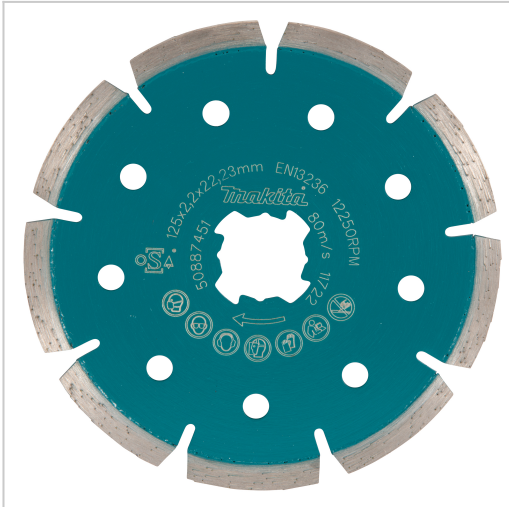

Diamond wheel 125 mm, X-LOCK

E-02076

Product Description

Diamond wheel 125 mm, X-LOCK

X-LOCK • 125 x 22,23 mm • Segmented • Concrete, Granite, Marble

Product Specifications

Thickness	1,6 mm
Segment Height	7 mm
Diameter (D)	125 mm
Bore Size (Arbor Diameter)	22,23 mm

More info

<https://makita.ae/product/diamond-wheel-125-mm-x-lock-e-02076/>