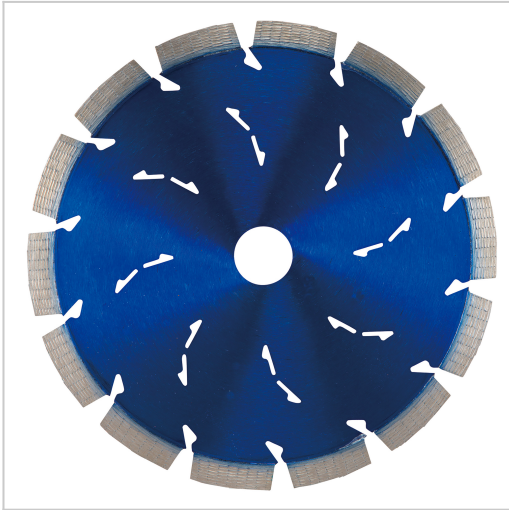

Diamond wheel 180 mm, Comet Rapide, Dry & Wet B-27193

Product Description

Diamond wheel 180 mm, Comet Rapide, Dry & Wet
180 x 22,23 mm • Comet Rapide • Dry & Wet • Concrete, Brick

Product Specifications

| | |
|-----------------------------------|----------|
| Thickness | 2,2 mm |
| Segment Height | 10 mm |
| Diameter (D) | 180 mm |
| Bore Size (Arbor Diameter) | 22,23 mm |

More info

<https://makita.ae/product/diamond-wheel-180-mm-comet-rapide-dry-wet-b-27193/>