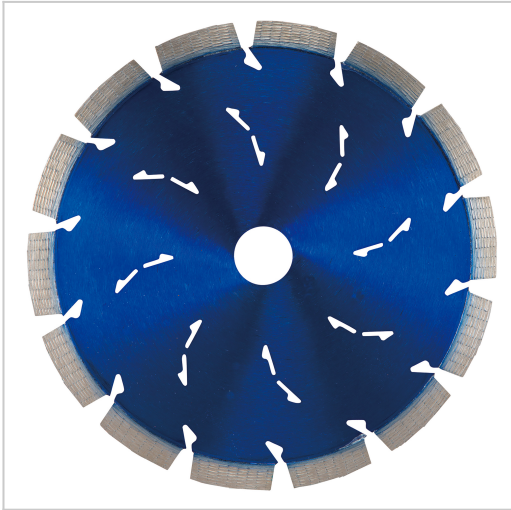

Diamond wheel 180 mm, Comet Rapide, Dry & Wet B-27193

Product Description

Diamond wheel 180 mm, Comet Rapide, Dry & Wet
180 x 22,23 mm • Comet Rapide • Dry & Wet • Concrete, Brick

Product Specifications

Thickness	2,2 mm
Segment Height	10 mm
Diameter (D)	180 mm
Bore Size (Arbor Diameter)	22,23 mm

More info

<https://makita.ae/product/diamond-wheel-180-mm-comet-rapide-dry-wet-b-27193/>