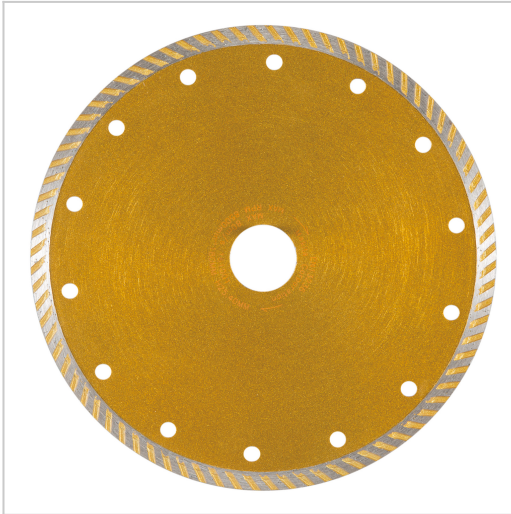

## Diamond Wheel 180 x 25,4 mm, Dry, Corrugated, Concrete

# A-84165

### Product Description

*Diamond Wheel 180 x 25,4 mm*

**180 x 25,4 mm • Dry • Corrugated • Concrete**

Just a moment...

Enable JavaScript and cookies to continue